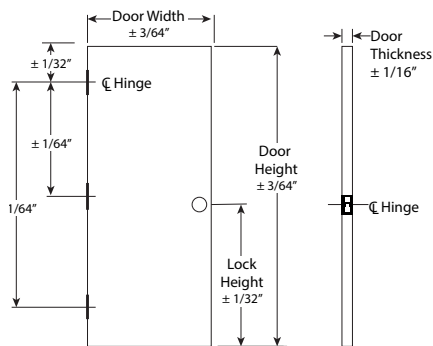

Use the **Free SDC App** to send a picture with your contact information. SDC will recommend a **cost effective solution with product information links** to retrofit the opening for access control locking hardware.

- Snap a picture of your door opening application
- Submit through the Free SDC app
- Receive a complimentary Access & Egress Electrified Solution