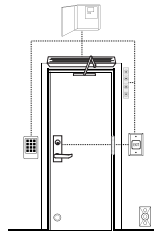

DOOR CHECKLIST

Security Door Controls

800-413-8783

www.sdcsecurity.com

service@sdsecurity.com

Job Name						Date					
Door Identification						Interior		Exterior			
Single Door Handing		RH	LH	RHR	LHR	Double Door Handing		RH	LH	RHR	LHR
Type of Door		Wood (with or without lite)		Hollow Metal (with or without lite)		Aluminum & Glass		Herculite (top and/or bottom rail)		Herculite (pivot & lock patch fittings)	
Door Size		Width		Height		Door Thickness		Lock Height		Lock Backset	
Type of Header		None		Wood		Steel		Aluminum		Glass	
Type of Frame		Face Width		Wood		Hollow Metal		Aluminum		Timely	
Existing Lock			Type			Brand			Finish		
Hinge			Type (pivot, continuous, heavy duty)			Size (width x height)			Finish		
Door Closer			Surface Mount Inside		Surface Mount Outside		In the Header		In Floor		
			Hold Open Feature		Degree of Opening		Closer Manufacturer				
Automatic Door			Manufacturer			Model Number		Push or Pull	Push Plates (hardwired or wireless)		
EXIT Sign Above Door?		No		Yes							
Pictures of Door?		No		Yes							
Distance From		Door to Access Controllers				Door to Power Supply					
Wiring		Wire Gauge		Wire Type		# of Wires		Extra Wires			
Ceiling		Height		Ladder Height Requirement							
Ceiling Access for Wire Run		Plaster		Dry Wall		Lift Out		Panels		Puzzle	
Voltage		At Door		At Power Supply			Current at Door				