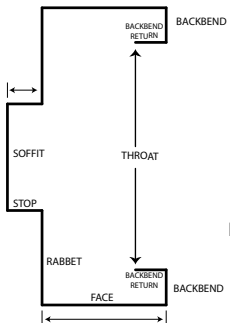

Power Controllers

Door Prop Alarms & Annunciators

Accessories & Misc

Use the **Free SDC App** to send a picture with your contact information. SDC will recommend a **cost effective solution with product information links** to retrofit the opening for access control locking hardware.

- Snap a picture of your door opening application
- Submit through the Free SDC app
- Receive a complimentary Access & Egress Electrified Solution

FRAME DETAILS

DOOR HANDS