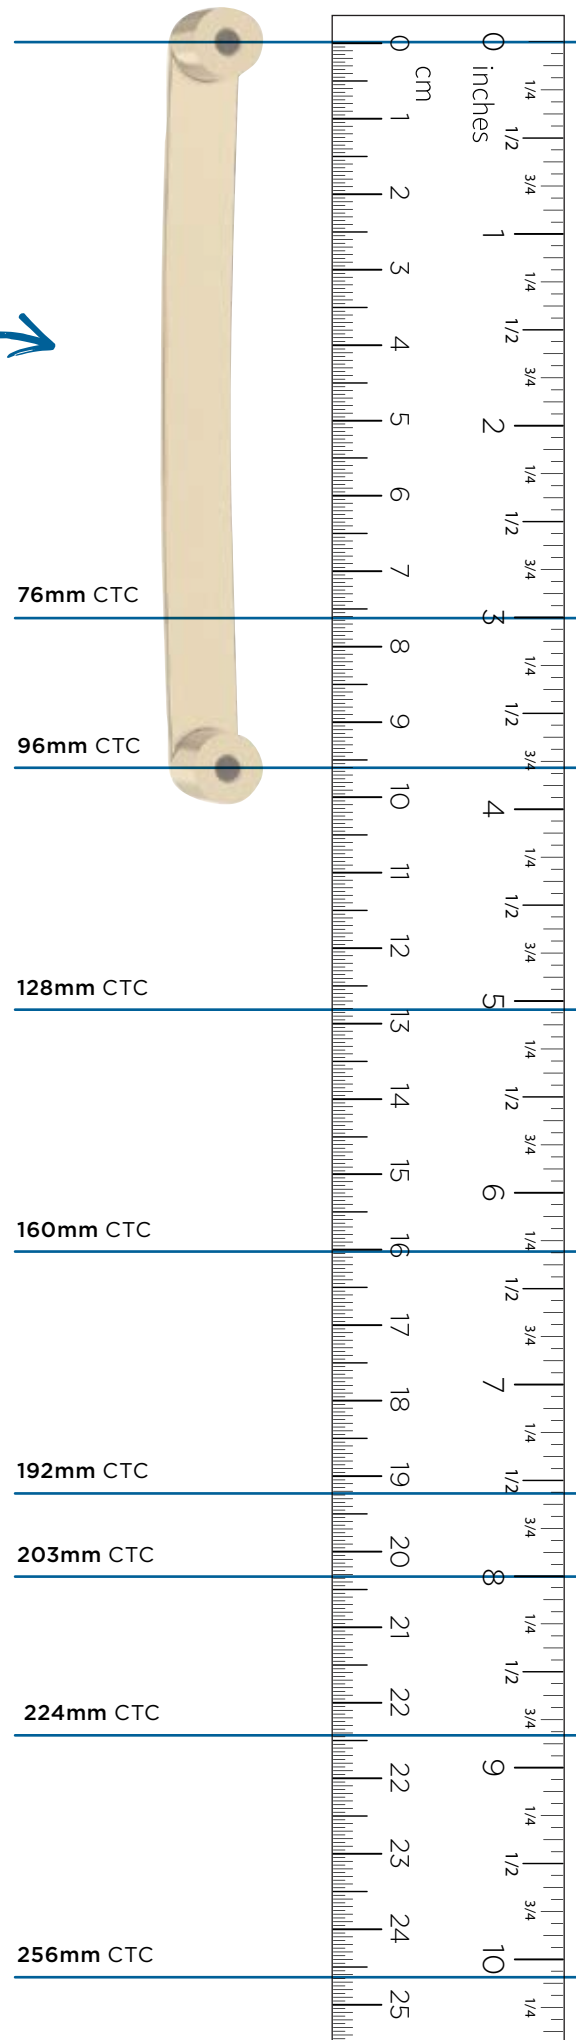

# Center-to-Center Measuring Tool

MERGENCE  
p. 20

Replacing a pull,  
**but not sure what  
size you need?**

Place the pull's screw holes on  
the ruler on the right to find its  
center-to-center (CTC).