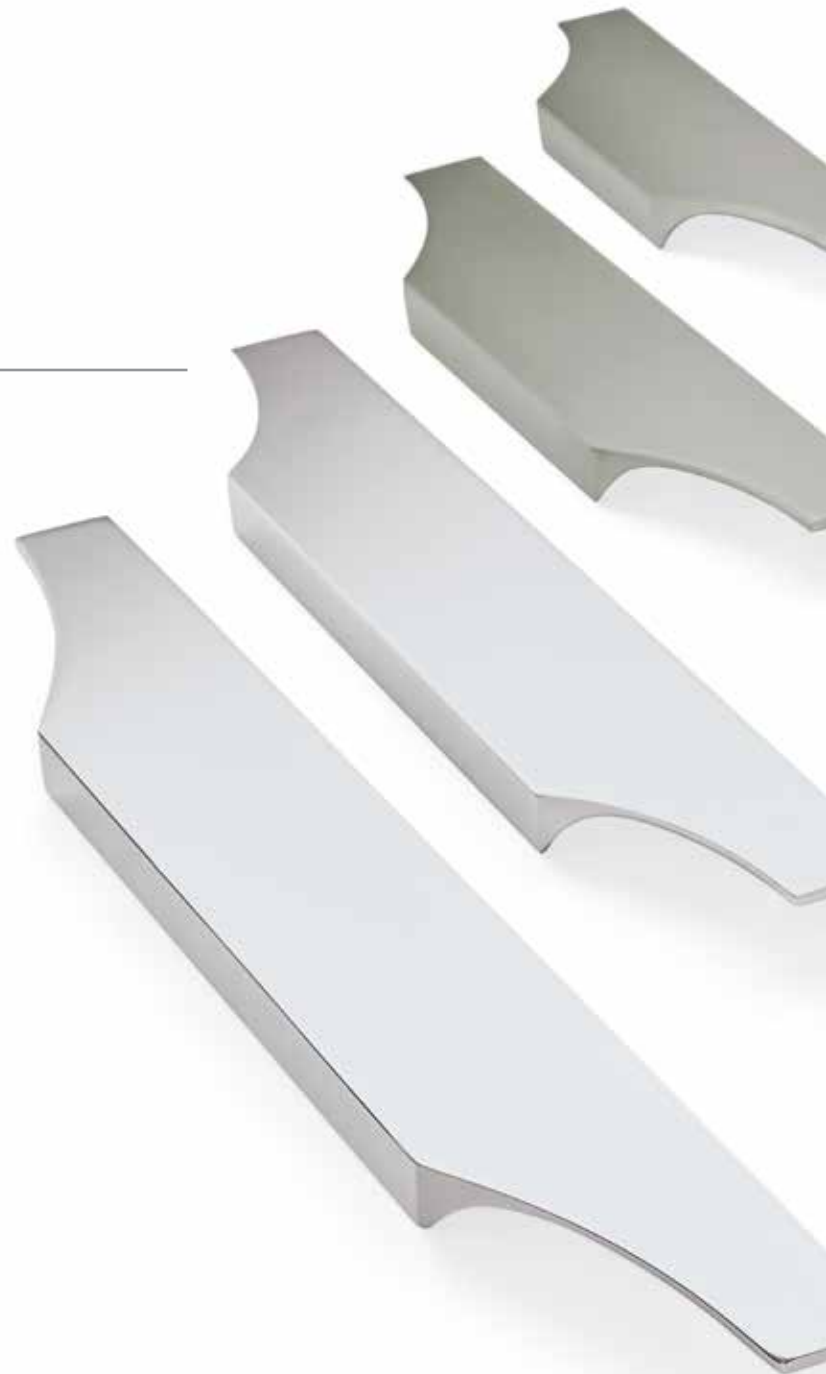

Extent

AVAILABLE FINISHES

- Polished Chrome (26)
- Polished Nickel (PN)
- Satin Nickel (G10)
- **NEW!** Black Chrome (BCR)

26   PN   G10   BCR

AVAILABLE SIZES

Edge Pulls

- 5-13/16in (147mm) LGTH
  4-3/16in (106mm) CTC - BP36750
- 7-3/4in (197mm) LGTH
  4-9/16in (116mm) CTC - BP36751
- 9-3/4in (247mm) LGTH
  6-9/16in (167mm) CTC - BP36752
- 11-11/16in (297mm) LGTH
  8-9/16in (217mm) CTC - BP36753

HARDWARE INCLUDED

Edge Pulls

(2) M4 x 12mm LGTH Wood Screws

For additional SKU-specific details on the Extent collection, see p. 39.

perfect style pairings

*Suggested Kitchen
Plumbing Style*

*Suggested Bath
Plumbing Style*

*Suggested
Lighting Style*