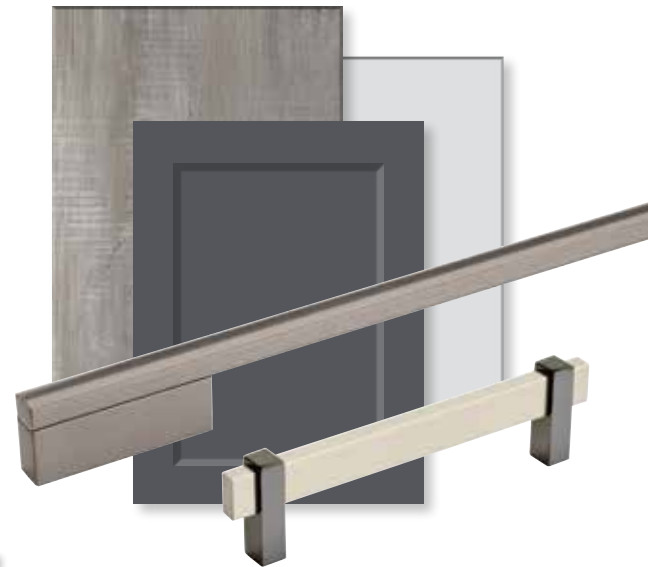

**Crisp neutrals +
cool silver tones**

Polished Chrome or
Black Chrome

**Toasty greys +
warm tones**

Silver Champagne or
Black Brushed Nickel