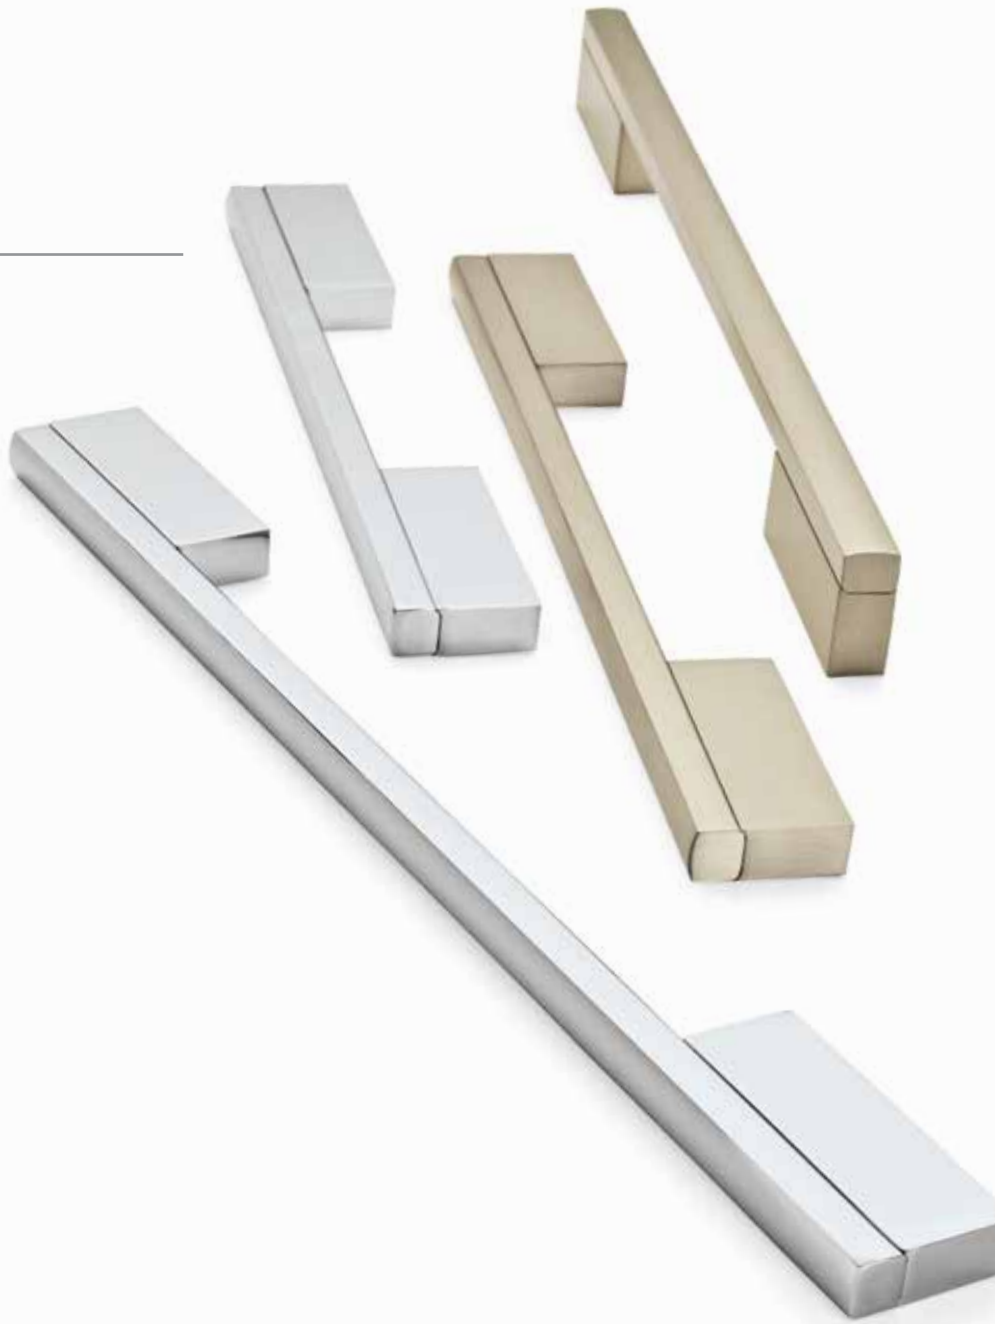

Separa

AVAILABLE FINISHES

- Polished Chrome (26)
- **NEW!** Silver Champagne (SC)
- **NEW!** Black Brushed Nickel (BBN)

26   SC   BBN

AVAILABLE SIZES

Pulls (3 Sizes Available)

- 8-13/16in (224mm) LGTH
  6-5/16in (160mm) CTC - BP36735
- 10-1/2in (267mm) LGTH
  8in (203mm) CTC - BP36736
- 12-5/8in (321mm) LGTH
  10-1/16in (256mm) CTC - BP36737

HARDWARE INCLUDED

Pulls

- (2) M4 x 25mm LGTH Machine Screws
- (2) M4 x 40mm LGTH Machine Screws

For additional SKU-specific details on the Separa collection, see p. 38.

perfect style pairings

*Suggested Kitchen
Plumbing Style*

*Suggested Bath
Plumbing Style*

*Suggested
Lighting Style*