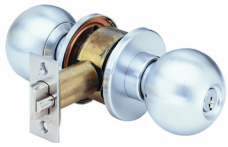

Functions 2-3/4" Backset	
Passage, Bright Brass	XHK01-BB-03-306-Q73
Passage, Dark Oxidized Satin Bronze Clear Coated	XHK01-BB-10BP-306-Q73
Passage, Satin Stainless Steel	XHK01-BB-32D-306-Q73
Privacy, Bright Brass	XHK02-BB-03-306-Q73
Privacy, Dark Oxidized Satin Bronze Clear Coated	XHK02-BB-10BP-306-Q73
Privacy, Satin Stainless Steel	XHK02-BB-32D-306-Q73
Single Dummy, Bright Brass	XHK08-BB-03
Single Dummy, Dark Oxidized Satin Bronze Clear Coated	XHK08-BB-10BP
Single Dummy, Satin Stainless Steel	XHK08-BB-32D
Entrance, Bright Brass, AR Keyway	XHK11-BB-03-306-Q71-ARKD
Entrance, Bright Brass, CS Keyway	XHK11-BB-03-306-Q71-CSKD
Entrance, Bright Brass, SFIC Prep	XHK11-BB-03-306-Q71-IC
Entrance, Dark Oxidized Satin Bronze Clear Coated, AR Keyway	XHK11-BB10BP-306-Q71-ARKD
Entrance, Dark Oxidized Satin Bronze Clear Coated, CS Keyway	XHK11-BB10BP-306-Q71-CSKD
Entrance, Dark Oxidized Satin Bronze Clear Coated, SFIC Prep	XHK11-BB-10BP-306-Q71-IC
Entrance, Satin Stainless Steel, AR Keyway	XHK11-BB-32D-306-Q71-ARKD
Entrance, Satin Stainless Steel, CS Keyway	XHK11-BB-32D-306-Q71-CSKD
Entrance, Satin Stainless Steel, SFIC Prep	XHK11-BB-32D-306-Q71-IC
Storeroom, Bright Brass, AR Keyway	XHK12-BB-03-306-Q71-ARKD
Storeroom, Bright Brass, CS Keyway	XHK12-BB-03-306-Q71-CSKD
Storeroom, Bright Brass, SFIC Prep	XHK12-BB-03-306-Q71-IC
Storeroom, Dark Oxidized Satin Bronze Clear Coated, AR Keyway	XHK12-BB10BP-306-Q71-ARKD
Storeroom, Dark Oxidized Satin Bronze Clear Coated, CS Keyway	XHK12-BB10BP-306-Q71-CSKD
Storeroom, Dark Oxidized Satin Bronze Clear Coated, SFIC Prep	XHK12-BB-10BP-306-Q71-IC
Storeroom, Satin Stainless Steel, AR Keyway	XHK12-BB-32D-306-Q71-ARKD
Storeroom, Satin Stainless Steel, CS Keyway	XHK12-BB-32D-306-Q71-CSKD
Storeroom, Satin Stainless Steel, SFIC Prep	XHK12-BB-32D-306-Q71-IC
Classroom, Bright Brass, AR Keyway	XHK17-BB-03-306-Q71-ARKD
Classroom, Bright Brass, CS Keyway	XHK17-BB-03-306-Q71-CSKD
Classroom, Bright Brass, SFIC Prep	XHK17-BB-03-306-Q71-IC
Classroom, Dark Oxidized Satin Bronze Clear Coated, AR Keyway	XHK17-BB10BP-306-Q71-ARKD
Classroom, Dark Oxidized Satin Bronze Clear Coated, CS Keyway	XHK17-BB10BP-306-Q71-CSKD
Classroom, Dark Oxidized Satin Bronze Clear Coated, SFIC Prep	XHK17-BB-10BP-306-Q71-IC
Classroom, Satin Stainless Steel, AR Keyway	XHK17-BB-32D-306-Q71-ARKD
Classroom, Satin Stainless Steel, CS Keyway	XHK17-BB-32D-306-Q71-CSKD
Classroom, Satin Stainless Steel, SFIC Prep	XHK17-BB-32D-306-Q71-IC
Asylum, Satin Stainless Steel, AR Keyway	XHK33-BB-32D-306-Q71-ARKD
Asylum, Satin Stainless Steel, CS Keyway	XHK33-BB-32D-306-Q71-CSKD
Asylum, Satin Stainless Steel, SFIC Prep	XHK33-BB-32D-306-Q71-IC