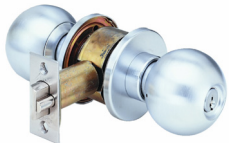

GRADE 1 CYLINDRICAL LEVER LOCK

HK Series

ASSA ABLOY

Experience a safer
and more open world

Parts	
Standard Cylinder, AR Keyway, Satin Brass	X-700HD.04
Standard Cylinder, AR Keyway, Satin Chrome	X-700HD.26D
Standard Cylinder, CS Keyway, Satin Brass	X-700HD-CS.04
Standard Cylinder, CS Keyway, Satin Chrome	X-700HD-CS.26D
Snap Ring For Standard Cylinder	X-700HD-103.FIN
Housing Cap For Standard Cylinder	X-700HD-111PK.FIN
Tailpiece For Standard Cylinder	X-700HD-44.FIN
Standard Locking Latch, 2-3/4" Backset, Bright Brass	X-Q71.03
Standard Locking Latch, 2-3/4" Backset, Satin Stainless Steel	X-Q71.32D
Standard Locking Latch, 2-3/4" Backset, Dark Oxidized Satin Bronze Equivalent	X-Q71.613E
Standard Non-Locking Latch, 2-3/4" Backset, Bright Brass	X-Q73.03
Standard Non-Locking Latch, 2-3/4" Backset, Satin Stainless Steel	X-Q73.32D
Standard Non-Locking Latch, 2-3/4" Backset, Dark Oxidized Satin Bronze Equivalent	X-Q73.613E
Optional Locking Latch, 2-3/8" Backset, Bright Brass	ARX-R20.03
Optional Locking Latch, 2-3/8" Backset, Satin Stainless Steel	ARX-R20.32D
Optional Locking Latch, 2-3/8" Backset, Dark Oxidized Satin Bronze Equivalent	ARX-R20.613E
Optional Non-Locking Latch, 2-3/8" Backset, Bright Brass	ARX-R22.03
Optional Non-Locking Latch, 2-3/8" Backset, Satin Stainless Steel	ARX-R22.32D
Optional Non-Locking Latch, 2-3/8" Backset, Dark Oxidized Satin Bronze Equivalent	ARX-R22.613E
Screw Pacl, Bright Brass	X-HK-201.605
Screw Pacl, Dark Oxidized Satin Bronze Equivalent	X-HK-201.613E
Screw Pacl, Satin Stainless Steel	X-HK-201.630
Tailpiece Kit for HK IC Lock Prep	X-HK-44-201.FIN