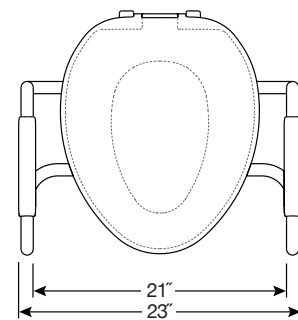

+ ASSURANCE™ BIDET ATTACHMENT*

- Non-Electric, Simple Twist Knob Controls Wash During Use
- Adjustable T-valve for Customizable and Consistent Water Pressure
- Water Spray Angle Accommodates Higher Seat Height