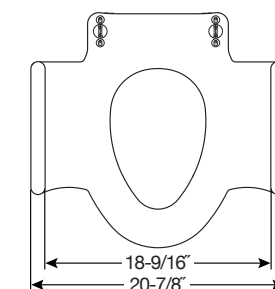

Universal-Fit
Fits Both Round & Elongated Toilets
Ideal for Temporary Use