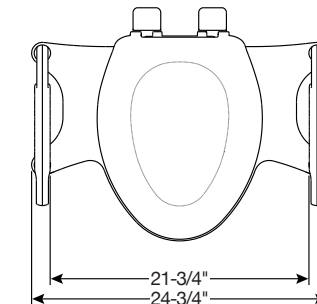

Universal-Fit
Fits Both Round & Elongated Toilets