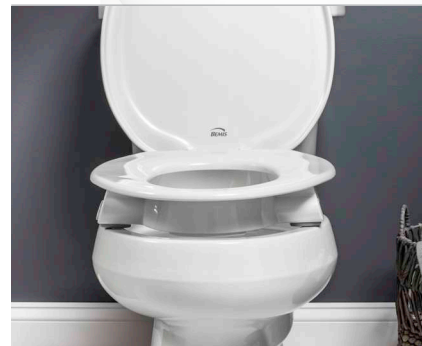

### 3" RAISED PREMIUM TOILET SEAT + OPTIONS

- Heavy-Duty, Oversized, Raised Seat for Comfort & Support
- Seat Capacity: 1,000 lbs.
- Clean-Shield™ Keeps Toilet Cleaner
- Stay-Tite™ Commercial Fastening System™ Never Loosens. Guaranteed.
- Larger Seat Opening
- Non-Corroding Stainless Steel Posts & Pintles
- Four Super-Grip™ Bumpers
- Self-Sustaining Check Hinges Keep Seat Upright for Standing Use or Cleaning
- Easy-to-Clean Plastic with Residential Style Cover

### 3" RAISED OPEN-FRONT HEAVY-DUTY TOILET SEAT

- Raised Seat for Comfort & Support
- Stay-Tite™ Commercial Fastening System™ Never Loosens. Guaranteed.
- Non-Corroding Stainless Steel Posts & Pintles
- Heavy-Duty Commercial Grade Easy-to-Clean Plastic
- Open-Front Provides Easier Access
- Four Super-Grip™ Bumpers
- Self-Sustaining Check Hinges Keep Seat Upright for Standing Use & Cleaning
- Seat Capacity: 500 lbs.