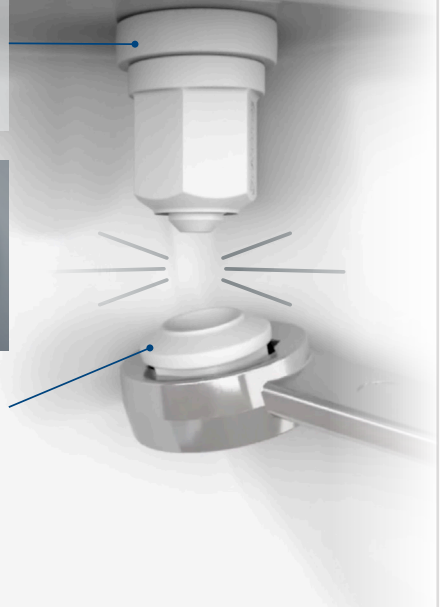

Family-owned since 1901, Bemis Manufacturing Company has been improving customers' lives by engineering seats with trust-worthy features and quality craftsmanship made in the USA. Our residential style seats have features that simplify life, providing stability, comfort and cleanliness. We take great pride in ensuring both value and quality in our innovative products for everyday life.