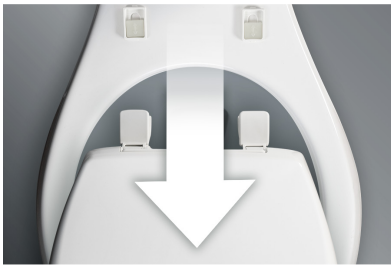

Stay·Tite®
Seat Fastening System™
Never Loosens. Guaranteed.

Easy·Clean®
Removes for Cleaning.

Precision·Fit®
Adjustable, Easy Installation.

Super·Grip®
Stabilizing Bumpers

BENTON®

Chrome

26CHSL | ROUND
126CHSL | ELONGATED