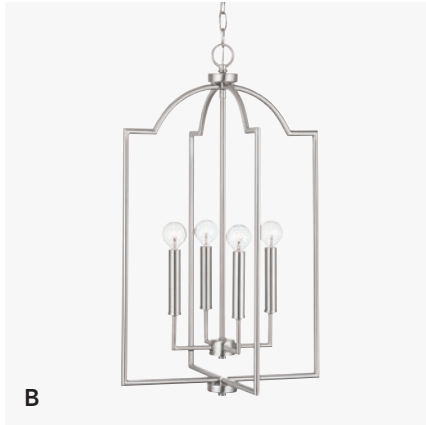

Available in: Aged Brass,
Brushed Nickel, Matte Black
16"W x 21"H

A

D

G

B

E

H

C