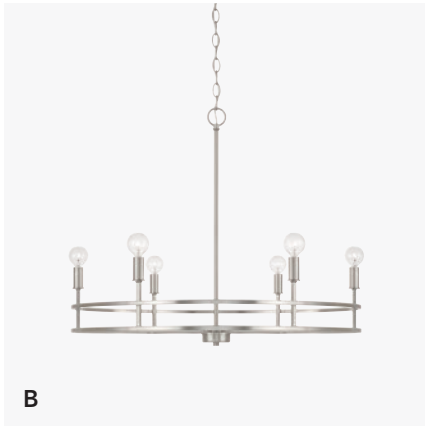

I. BRADFORD WALL LANTERN 946431BK*
Available in: Black, Oiled Bronze
8"W x 24"H x 9.75"E

*Available in Night Sky Friendly designs

MADISON CHANDELIER 447091MB

Available in: Aged Brass, Brushed

Nickel, Matte Black

32.50"W x 38"H

A

D

G

B

E

H

C