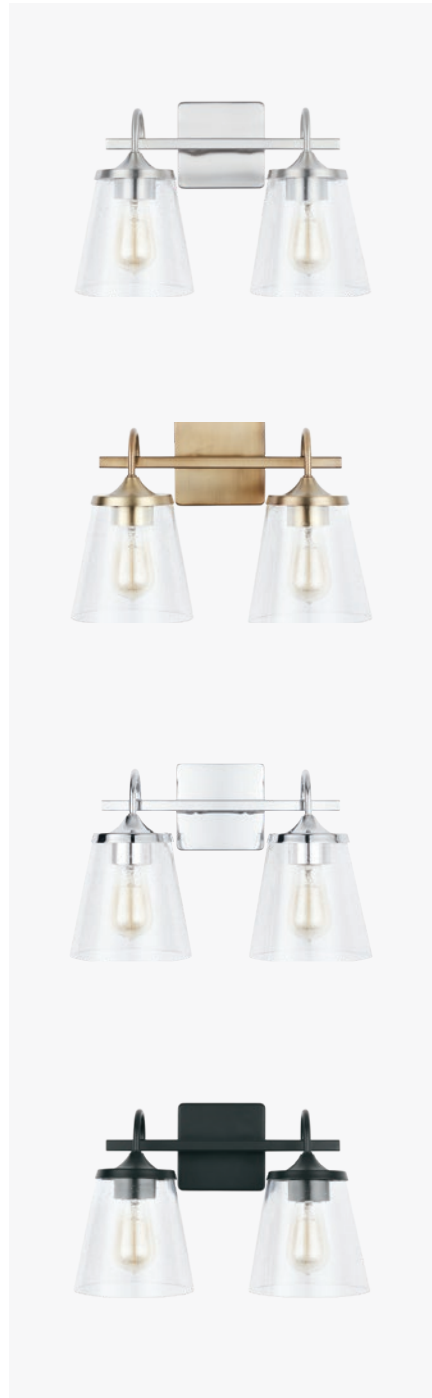

JAYNE 2-LIGHT VANITY

- ▲ **139122BN-496** *Brushed Nickel*
- ▲ **139122AD-496** *Aged Brass*
- ▲ **139122CH-496** *Chrome*
- ▲ **139122MB-496** *Matte Black*

15.25"W x 10.5"H x 9"E
Backplate: 5"W x 5"H x 0.75"E
Ctr/top: 2.5" Ctr/btm: 8"
2 - 100 Watt E26 Medium
Clear Seeded Glass
Damp Rated