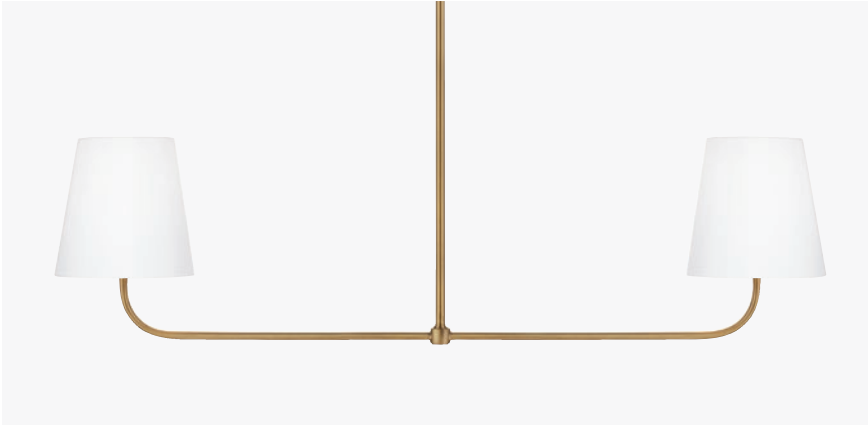

Linear Chandeliers

- ◀ **849421AD BRODY LINEAR CHANDELIER**
  Aged Brass
  50"W x 21.25"H x 9"E
  Hanging Height: 22"-72"
  Rods Included 6"(1), 12"(1) & 18"(1)L
  12" Chain; 120" Wire
  Canopy: 5"W x 0.75"H
  2 - 100 Watt E26 Medium
  White Fabric Stay-Straight Shades