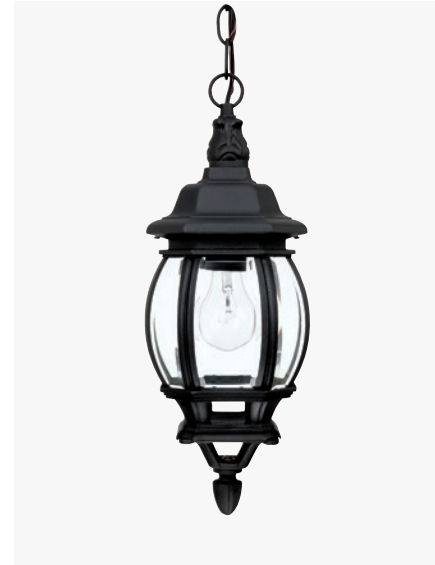

FRENCH COUNTRY HANGING LANTERN

▲ **9868BK** Black
6.5"W x 16.5"H
Hanging Height: 20.25"-94.5"
72" Chain; 120" Wire
Canopy: 5"W x 1"H
1 - 100 Watt E26 Medium
Clear Beveled Glass
Damp Rated