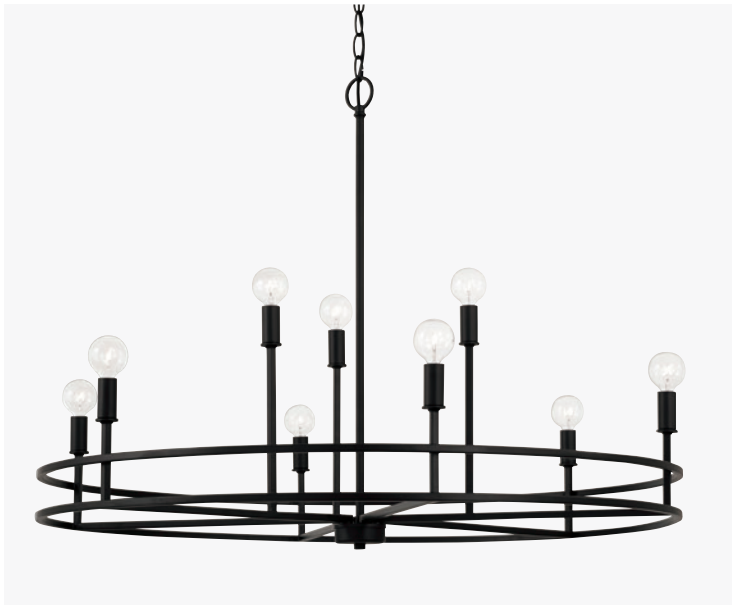

FULLER 9-LIGHT CHANDELIER

▲ **448791MB** *Matte Black*
448791AD *Aged Brass*
448791BN *Brushed Nickel*

34.75"W x 26"H
Hanging Height: 29.5"-152"
120" Chain; 144" Wire
Canopy: 5"W x 0.75"H
9 - 60 Watt E12 Candelabra