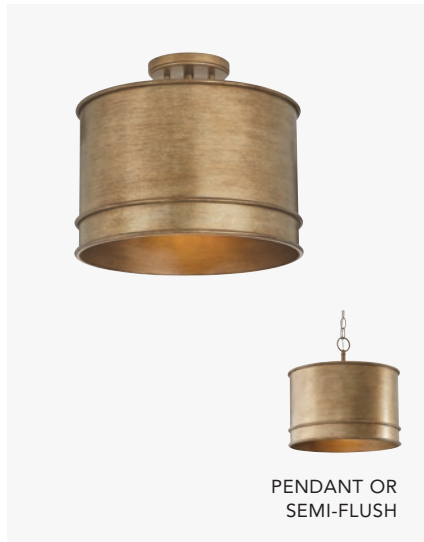

PENDANT OR
SEMI-FLUSH

PENDANT OR
SEMI-FLUSH

▲ **349211ML NOLE DUAL MOUNT**

Mystic Luster

14"W x 13.75"H
Hanging Height: 17.75"-139.75"
120" Chain; 180" Wire
Canopy: 5"W x 0.75"H
1 - 100 Watt E26 Medium
Convertible Dual Mount