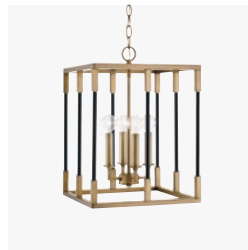

BLEEKER
page 62