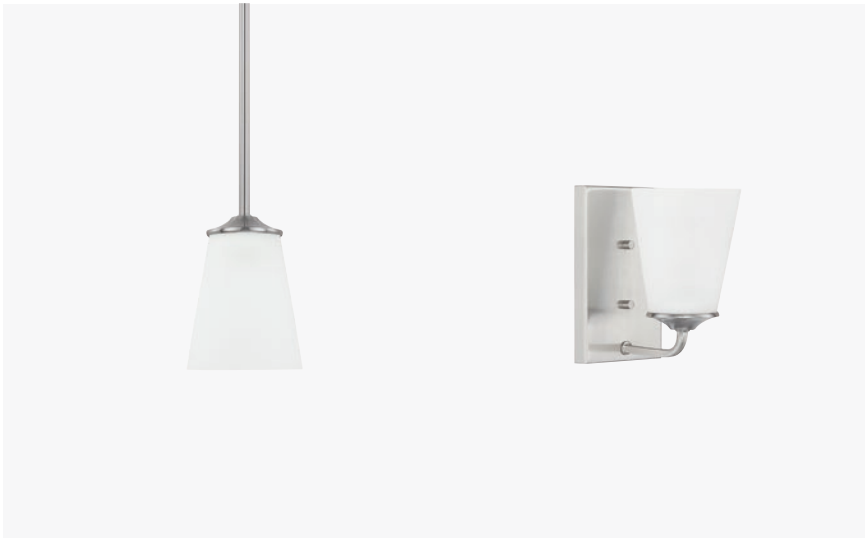

BRAYLON MINI PENDANT

◀ **314111BN-331** *Brushed Nickel*

5"W x 6.5"H
Hanging Height: 13.25"-51.5"
Rods Included 6"(2) & 12"(2)
6" Chain; 72" Wire
Canopy: 5"W x 0.75"H
1 - 100 Watt E26 Medium
Soft White Glass

BRAYLON SCONCE

◀ **614111BN-331** *Brushed Nickel*

5"W x 8"H x 6.75"E
Backplate: 5"W x 8"H x 0.75"E
Ctr/top: 4" Ctr/btm: 4"
1 - 100 Watt E26 Medium
Soft White Glass
Damp Rated