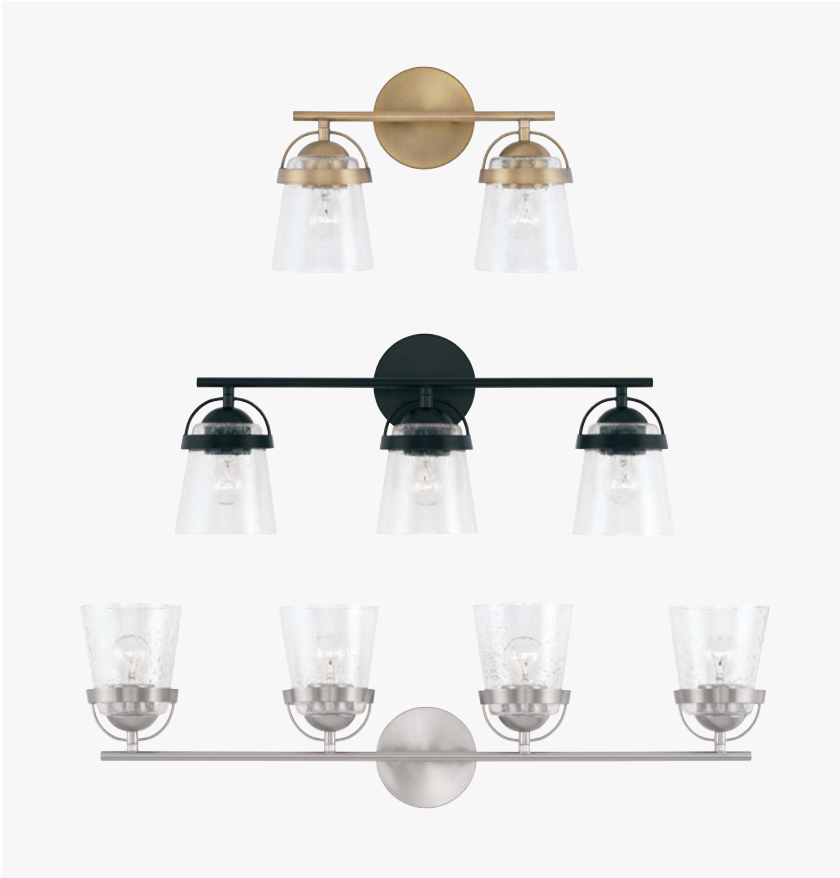

VANITY LIGHTS

MADISON 2-LIGHT VANITY

- ◀ **147021AD-534** *Aged Brass*
- **147021BN-534** *Brushed Nickel*
- **147021MB-534** *Matte Black*
- 14"W x 9.5"H x 6.5"E
- Backplate: 5"W x 5"H x 0.75"E
- Ctr/top: 2.5" Ctr/btm: 7"
- 2 - 100 Watt E26 Medium
- Clear Seeded Glass
- Damp Rated

MADISON 3-LIGHT VANITY

- ◀ **147031MB-534** *Matte Black*
- **147031AD-534** *Aged Brass*
- **147031BN-534** *Brushed Nickel*
- 23.25"W x 9.5"H x 6.5"E
- 3 - 100 Watt E26 Medium

MADISON 4-LIGHT VANITY

- ◀ **147041BN-534** *Brushed Nickel*
- **147041AD-534** *Aged Brass*
- **147041MB-534** *Matte Black*
- 32.5"W x 9.5"H x 6.5"E
- 4 - 100 Watt E26 Medium