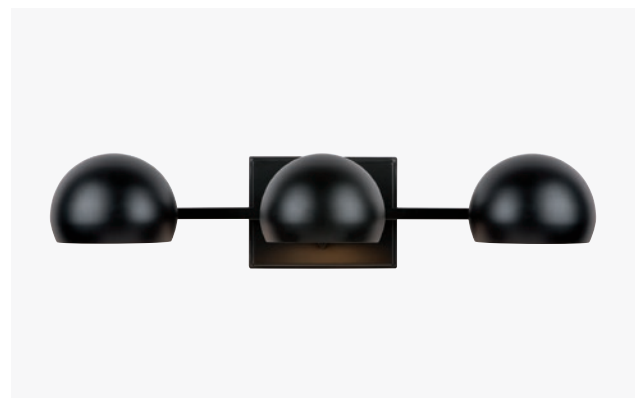

HADLEY 3-LIGHT VANITY

- ▲ **133131MB** *Matte Black*

24"W x 5.5"H x 8"E
Backplate: 7"W x 5.25"H x 1.25"E
Ctr/top: 2.75" Ctr/btm: 2.75"
3 - 60 Watt E12 Candelabra
Tilttable Bolt-On Metal Shades with White Interior
Damp Rated