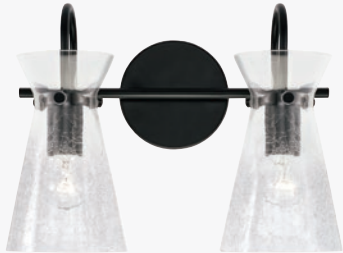

Vanity Lights

MILA 2-LIGHT VANITY

- ▲ **142421AD** Aged Brass
- ▲ **142421MB** Matte Black
- ▲ **142421PN** Polished Nickel

14.25"W x 11"H x 7.5"E
Backplate: 5"W x 5"H x 0.75"E
Ctr/top: 4" Ctr/btm: 7"
2 - 100 Watt E26 Medium
Clear Half-Crackle Glass
Damp Rated

MILA 3-LIGHT VANITY

- ▲ **142431AD** Aged Brass
- ▲ **142431MB** Matte Black
- ▲ **142431PN** Polished Nickel

24"W x 11"H x 7.5"E
Backplate: 5"W x 5"H x 0.75"E
Ctr/top: 4" Ctr/btm: 7"
3 - 100 Watt E26 Medium
Clear Half-Crackle Glass
Damp Rated