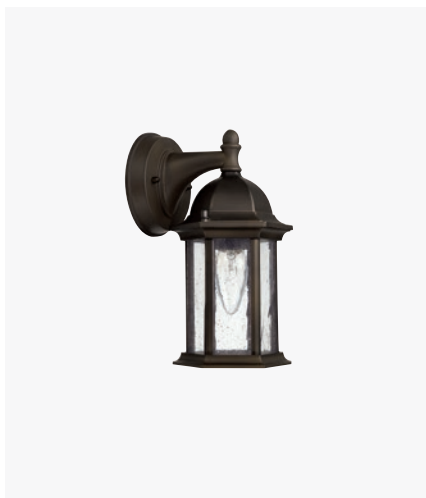

MAIN STREET EXTRA SMALL WALL LANTERN

▲ **9831OB** *Old Bronze*
9831BK *Black*
5"W x 9.5"H x 6.25"E
Backplate: 4.5"W x 4.5"H x 1"E
Ctr/top: 2" Ctr/btm: 7.5"
1 - 75 Watt E26 Medium
Antiqued Glass
Wet Rated