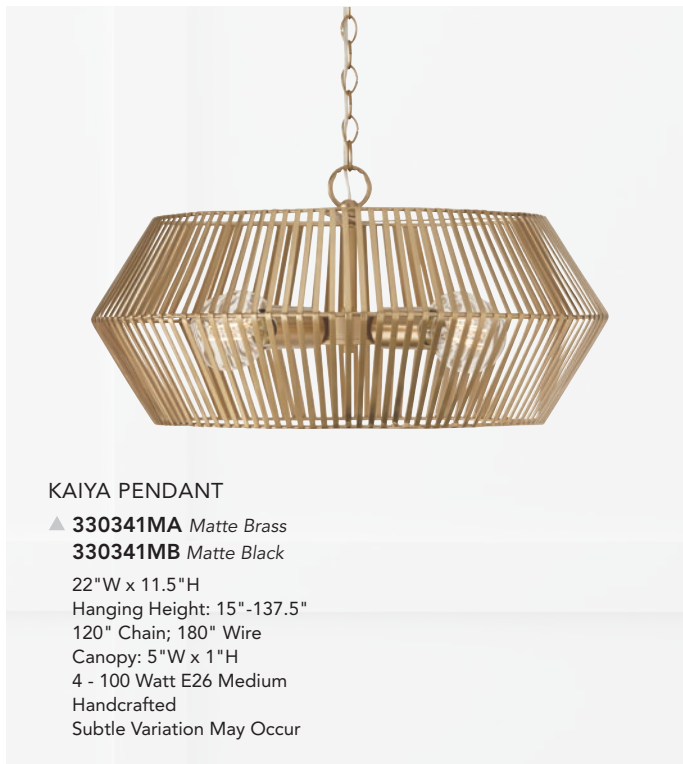

KAIYA PENDANT

▲ **330341MA** *Matte Brass*

330341MB *Matte Black*

22"W x 11.5"H

Hanging Height: 15"-137.5"

120" Chain; 180" Wire

Canopy: 5"W x 1"H

4 - 100 Watt E26 Medium

Handcrafted

Subtle Variation May Occur