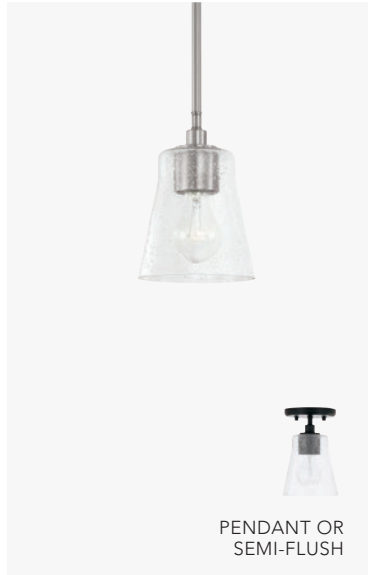

PENDANT OR
SEMI-FLUSH