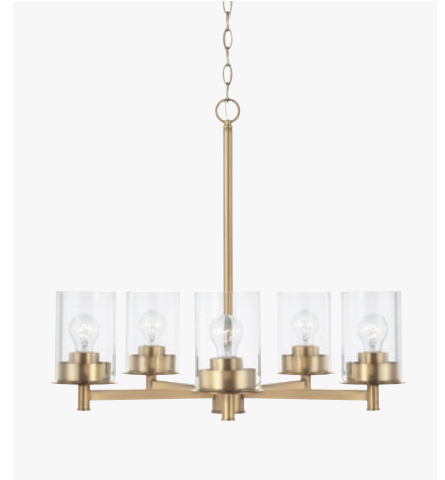

MASON 5-LIGHT CHANDELIER

▲ **446851AD-532** *Aged Brass*
446851BN-532 *Brushed Nickel*
446851MB-532 *Matte Black*
26"W x 23.5"H
Hanging Height: 27.5"-149.5"
120" Chain; 144" Wire
Canopy: 5"W x 0.75"H
5 - 100 Watt E26 Medium
Clear Glass