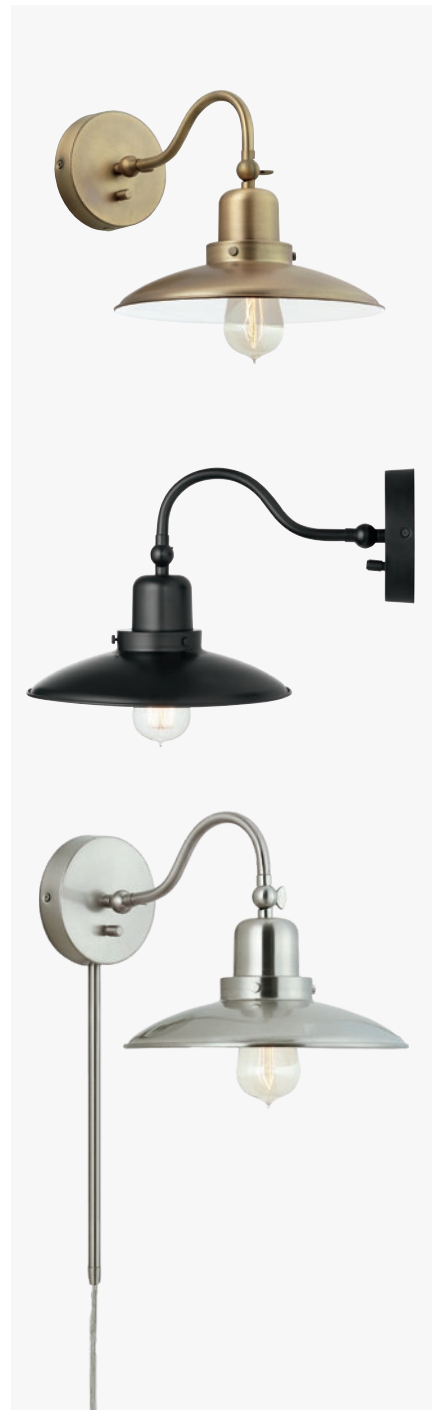

versatile task lighting

ADJUSTABLE AND PLUG-IN OPTIONAL

These wall sconces are designed with a plug-in option for ultimate versatility.

Plug-in sconces are perfect for lighting needs in small spaces where you don't have the ability to wire a traditional fixture. They come with a 6-foot cord and plug, plus a 12-inch cord cover in a coordinating finish, allowing them to be plugged into a wall outlet. Alternatively, remove the cord cover and install as a conventional hard-wired sconce, mounting directly to an electrical box.

All of these fixtures include a dimmer switch and are Damp Rated for use in powder rooms and bathrooms. Most have a swing arm, hinge arm or adjustable wing-nut for customizable positions in reading nooks, home offices or bedside.

DEWITT SCONCE

▲ **634811AD** Aged Brass

▲ **634811BN** Brushed Nickel

▲ **634811MB** Matte Black

10.25"W x 17.75"H x 15"E

Backplate: 5.25"W x 5.25"H x 1.25"E

Ctr/top: 2.5" Ctr/btm: 15.25"

1 - 100 Watt E26 Medium

Metal Shade with White Interior

Damp Rated

Adjustable Up-Down Arm and Shade

Dimmable Switch

Optional Plug-In with 12" Cord Cover