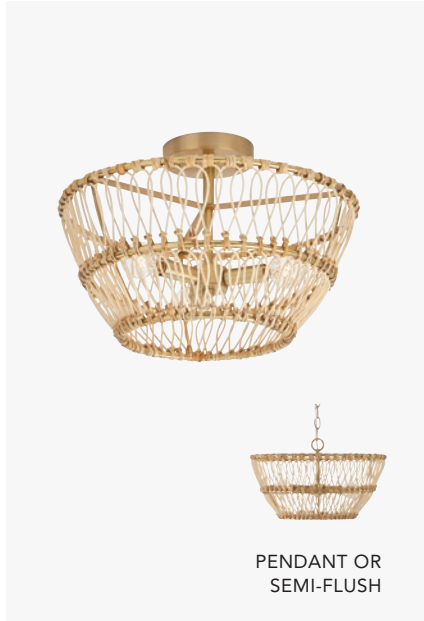

PENDANT OR
SEMI-FLUSH

▲ **244131MA WREN DUAL MOUNT**

Matte Brass

16"W x 9.75"H
Hanging Height: 12.5"-135.75"
120" Chain; 180" Wire
Canopy: 5"W x 1"H
3 - 60 Watt E12 Candelabra
Handcrafted of Rattan
Natural Variation Will Occur
Convertible Dual Mount