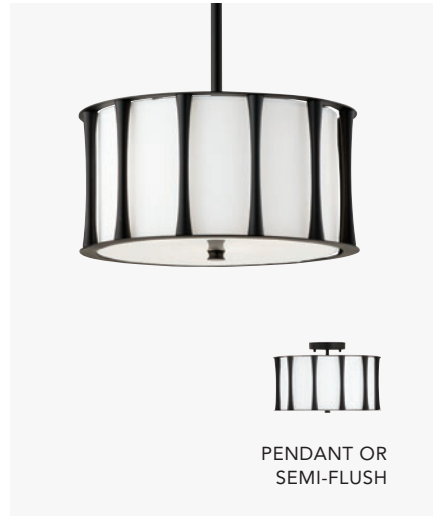

PENDANT OR
SEMI-FLUSH

▲ **244631MB** BODIE DUAL MOUNT

Matte Black

15"W x 9"H

Hanging Height: 9.75"-61"

Rods Included 6"(1), 12"(1) & 18"(1)L

Canopy: 5"W x 1"H

3 - 60 Watt E12 Candelabra

White Fabric Shade with Frosted Acrylic Diffuser

Convertible Dual Mount