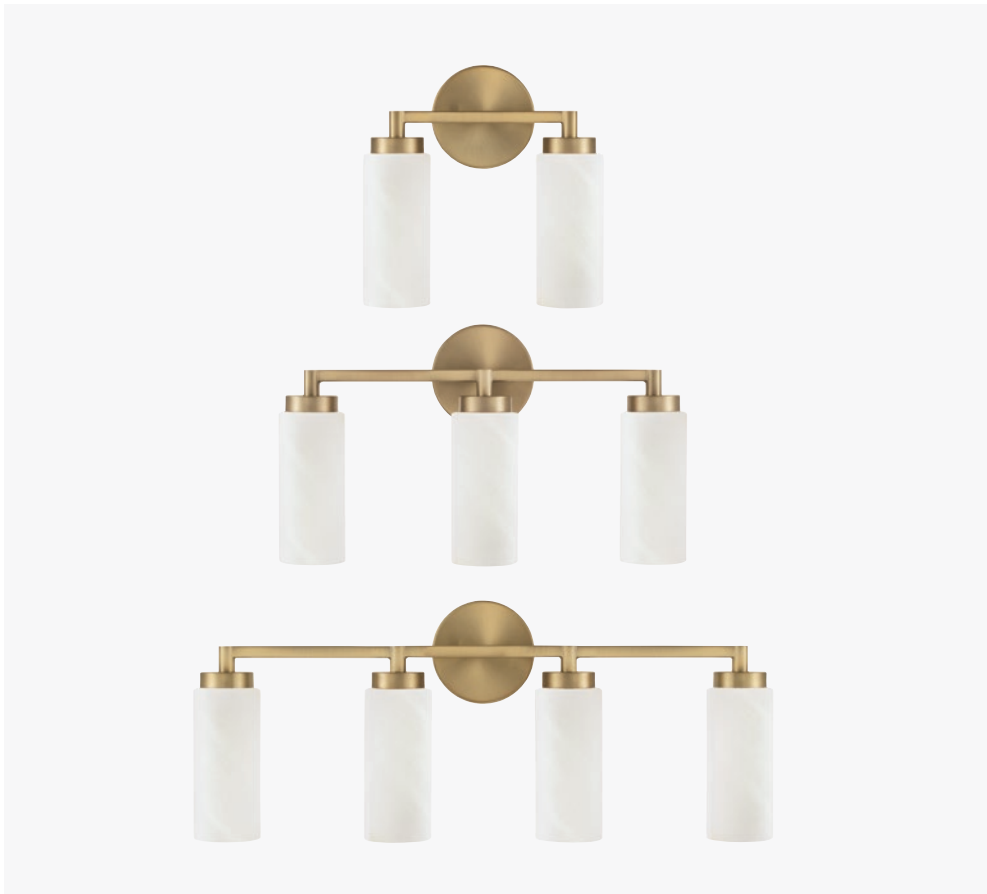

ALYSSA 2-LIGHT VANITY

- ◀ **151721AD** *Aged Brass*
- 11.25"W x 11.5"H x 4.5"E
  Backplate: 5"W x 5"H x 0.75"E
  Ctr/top: 2.5" Ctr/btm: 9"
  2 - 60 Watt E12 Candelabra
  Faux Alabaster Glass
  Damp Rated

ALYSSA 3-LIGHT VANITY

- ◀ **151731AD** *Aged Brass*
- 19"W x 11.5"H x 4.5"E
  Backplate: 5"W x 5"H x 0.75"E
  Ctr/top: 2.5" Ctr/btm: 9"
  3 - 60 Watt E12 Candelabra
  Faux Alabaster Glass
  Damp Rated

ALYSSA 4-LIGHT VANITY

- ◀ **151741AD** *Aged Brass*
- 27.5"W x 11.5"H x 4.5"E
  Backplate: 5"W x 5"H x 0.75"E
  Ctr/top: 2.5" Ctr/btm: 9"
  4 - 60 Watt E12 Candelabra
  Faux Alabaster Glass
  Damp Rated