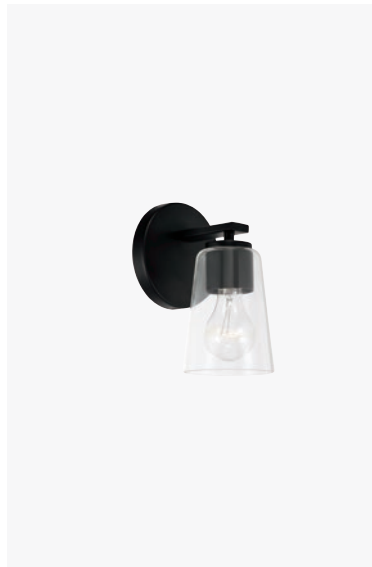

AGED BRASS, BRUSHED NICKEL OR MATTE BLACK

PORTMAN PENDANT

- ◀ **348641BN-538** *Brushed Nickel*
- **348641MB-538** *Matte Black*
- **348641AD-538** *Aged Brass*

17.5"W x 21"H
Hanging Height: 24.5"-147"
120" Chain; 144" Wire
Canopy: 5"W x 0.75"H
4 - 60 Watt E12 Candelabra
Clear Glass

PORTMAN SCONCE

- ◀ **648611MB-537** *Matte Black*
- **648611AD-537** *Aged Brass*
- **648611BN-537** *Brushed Nickel*

5"W x 8.5"H x 5.75"E
Backplate: 5"W x 5"H x 0.75"E
Ctr/top: 2.5" Ctr/btm: 5.75"
1 - 100 Watt E26 Medium
Clear Glass
Damp Rated