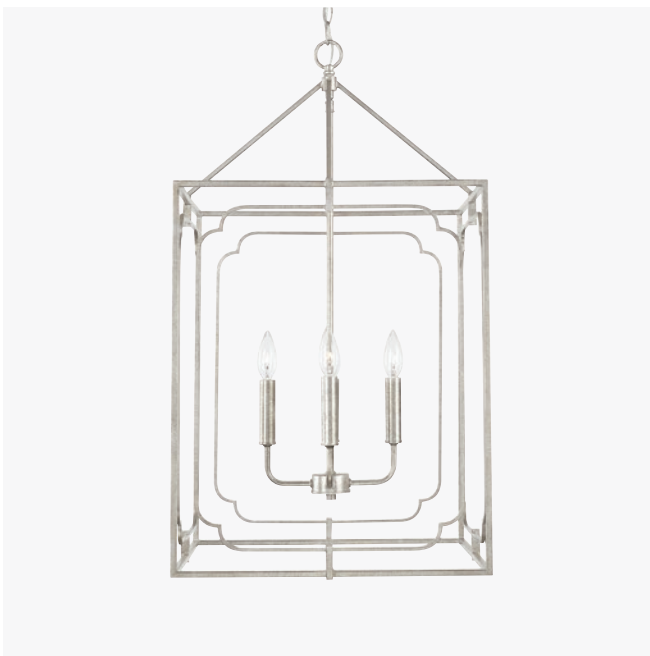

4 - 60 Watt E12 Candelabra

Handcrafted, Intentionally Distressed Finish

Subtle Variation May Occur

▲ **543441AS** MERRICK FOYER

Antique Silver

18.25"W x 32.5"H

Hanging Height: 36"-158.5"

120" Chain; 180" Wire