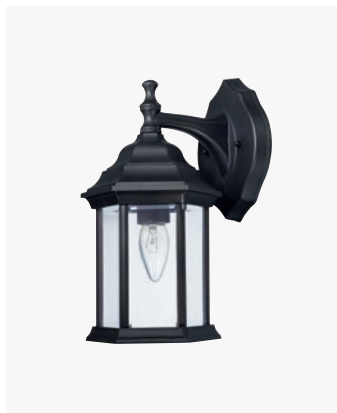

OUTDOOR WALL LANTERN

- ▲ **9830BK** *Black*
- 6.5"W x 12.25"H x 8"E
- Backplate: 5.25"W x 7.25"H x 1"E
- Ctr/top: 3.5" Ctr/btm: 8.75"
- 1 - 60 Watt E26 Medium
- Clear Glass
- Wet Rated