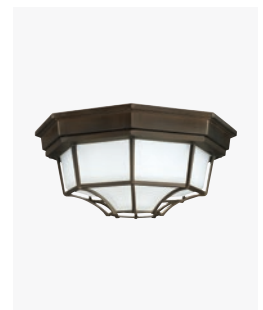

RAIN or SHINE
DURABLE EXTERIOR LIGHTS

Capital Lighting knows that outdoor fixtures must deliver visual appeal while standing up to the elements. Our Rain or Shine Series was created to bring you both. Look for the Rain or Shine logo on collections that are weather resistant—they're made from non-corrosive materials, coated with a UV-inhibitor, and backed by a 5-Year Warranty against rust and fading.

**OTHER
OUTDOOR**
page 496