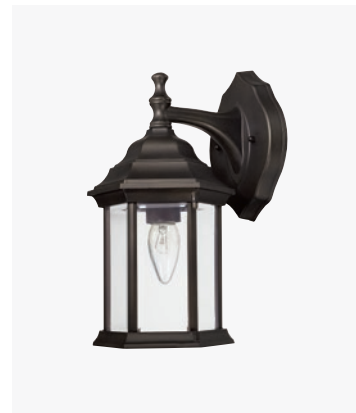

OUTDOOR WALL LANTERN

- ▲ **9830OB** *Old Bronze*
- 6.5"W x 12.25"H x 8"E
- Backplate: 5.25"W x 7.25"H x 1"E
- Ctr/top: 3.5" Ctr/btm: 8.75"
- 1 - 60 Watt E26 Medium
- Clear Glass
- Wet Rated