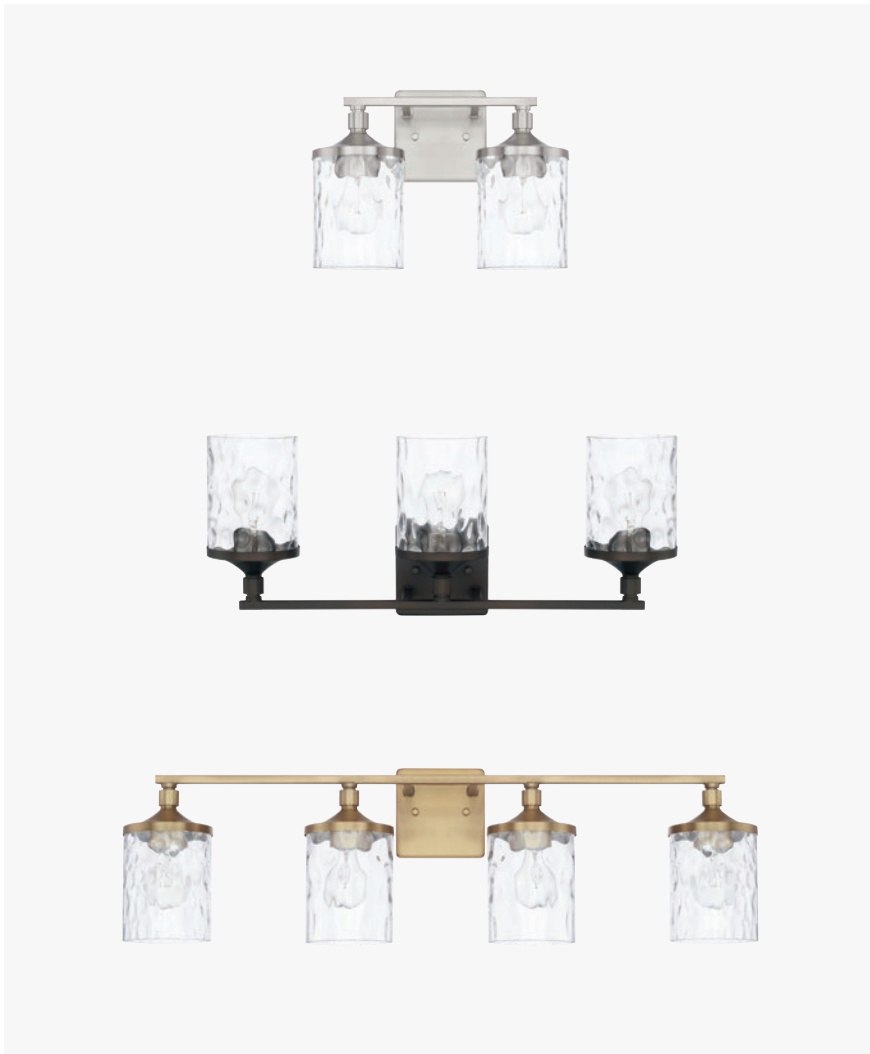

COLTON 2-LIGHT VANITY

1. ◀ **128821BN-451** *Brushed Nickel*
   - **128821AD-451** *Aged Brass*
   - **128821BZ-451** *Bronze*
   - **128821MB-451** *Matte Black*
2. 13"W x 10"H x 7"E
   Backplate: 5"W x 5"H x 0.75"E
   Ctr/top: 2.5" Ctr/btm: 7.5"
   2 - 100 Watt E26 Medium
   Clear Water Glass
   Damp Rated

COLTON 3-LIGHT VANITY

1. ◀ **128831BZ-451** *Bronze*
   - **128831AD-451** *Aged Brass*
   - **128831BN-451** *Brushed Nickel*
   - **128831MB-451** *Matte Black*
2. 24"W x 10"H x 7"E
   3 - 100 Watt E26 Medium

COLTON 4-LIGHT VANITY

1. ◀ **128841AD-451** *Aged Brass*
   - **128841BN-451** *Brushed Nickel*
   - **128841BZ-451** *Bronze*
   - **128841MB-451** *Matte Black*
- 33.5"W x 10"H x 7"E
  4 - 100 Watt E26 Medium

AVAILABLE IN THESE FINISHES:

Aged Brass (AD)

Brushed Nickel (BN)

Matte Black (MB)

Bronze (BZ) - Vanities Only