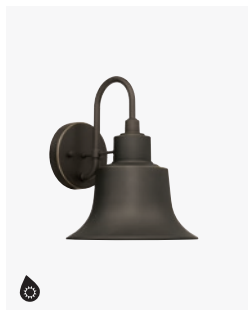

BROCK
page 453