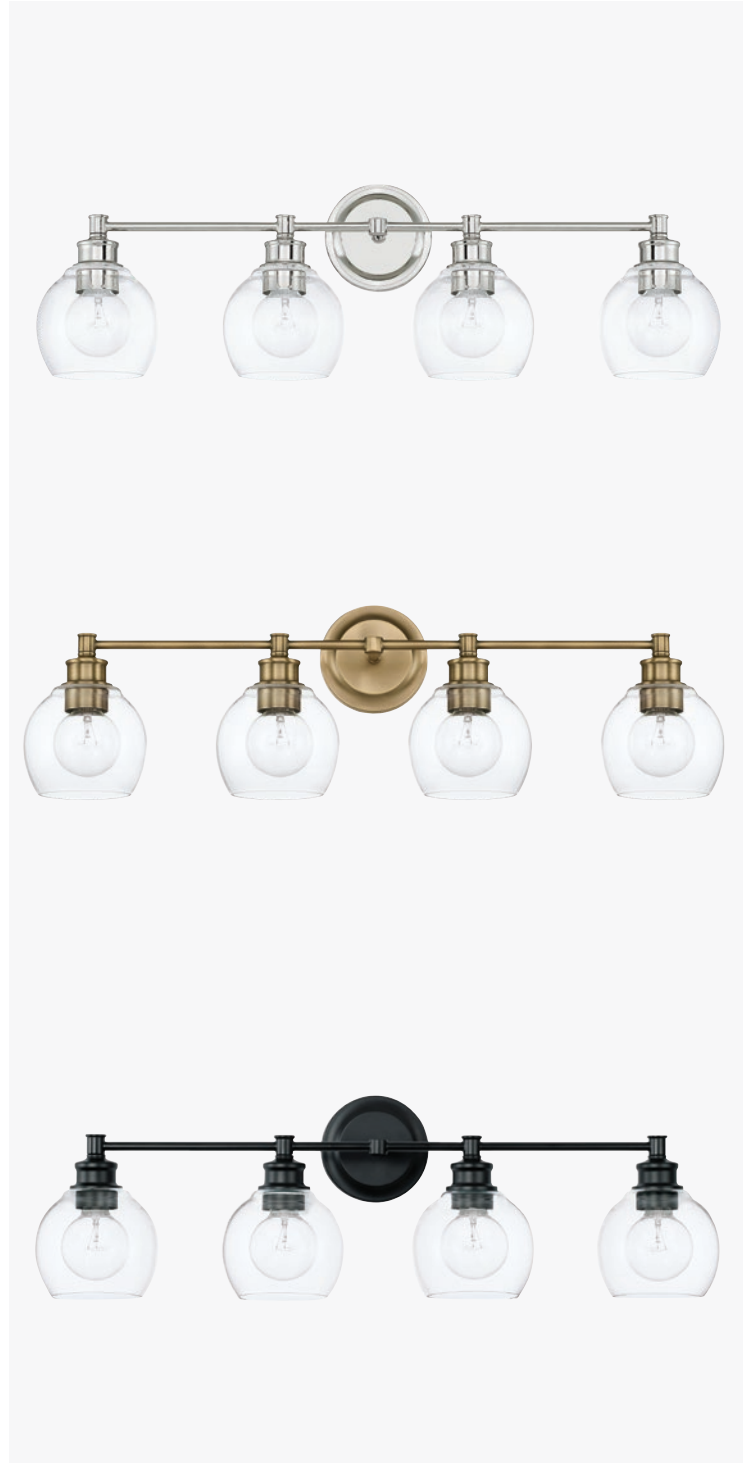

MID CENTURY 4-LIGHT VANITY

- ▲ **121141PN-426** Polished Nickel
- ▲ **121141AD-426** Aged Brass
- ▲ **121141MB-426** Matte Black

32"W x 9.75"H x 6.75"E
Backplate: 5.25"W x 5.25"H x 1"E
Ctr/top: 2.75" Ctr/btm: 7"
4 - 100 Watt E26 Medium
Clear Glass
Damp Rated