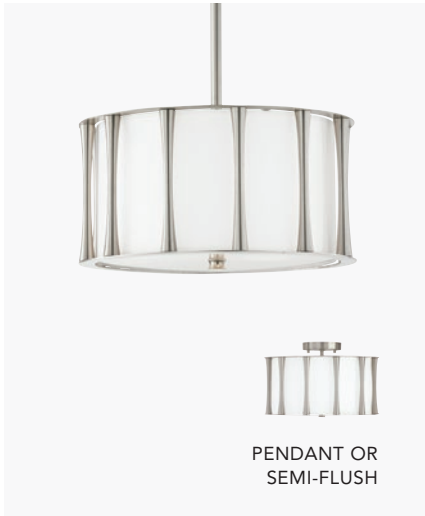

PENDANT OR
SEMI-FLUSH

▲ **244631BN** BODIE DUAL MOUNT

Brushed Nickel

15"W x 9"H

Hanging Height: 9.75"-61"

Rods Included 6"(1), 12"(1) & 18"(1)L

Canopy: 5"W x 1"H

3 - 60 Watt E12 Candelabra

White Fabric Shade with Frosted Acrylic Diffuser

Convertible Dual Mount