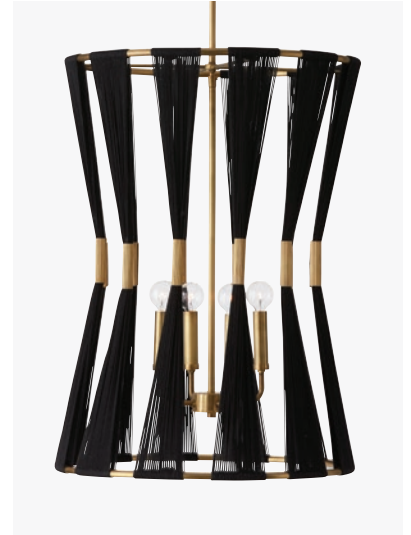

▲ **541141KP BIANCA FOYER**

Black Rope and Patinaed Brass
19.5"W x 28"H
Hanging Height: 33.25"-80"
Rods Included 6"(1), 12"(1) & 18"(1)L
12" Chain; 120" Wire
Canopy: 5.25"W x 1"H
4 - 60 Watt E12 Candelabra
Hand-Wrapped Rope
Hand-Applied Patina
Subtle Variation May Occur