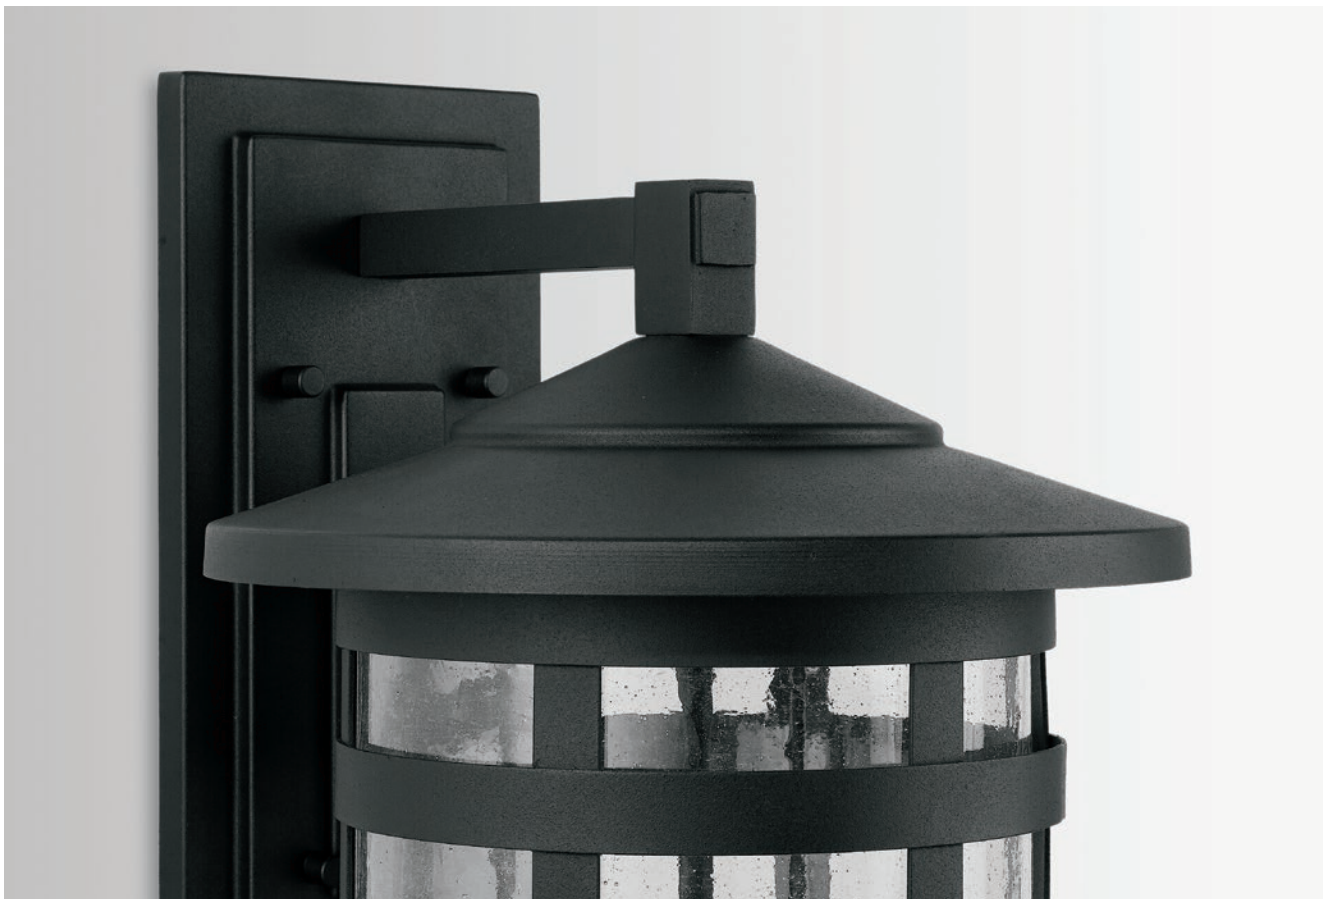

▲ **935511BK** *Black*
935511OZ *Oiled Bronze*

7"W x 13.5"H x 8.5"E
Backplate: 5"W x 11.5"H x 1"E
Ctr/top: 4.75" Ctr/btm: 8.75"
1 - 100 Watt E26 Medium
Antiqued Seeded Glass
Wet Rated