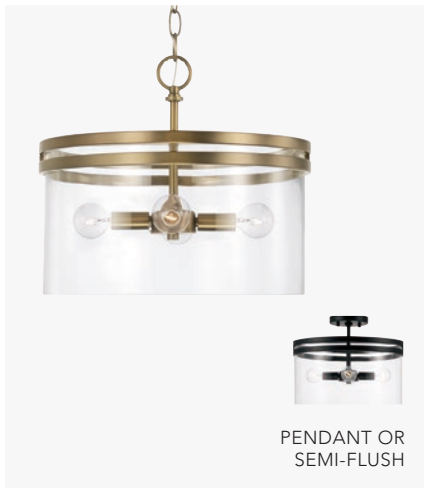

FULLER DUAL MOUNT

- ▲ **248741AD** *Aged Brass*
- **248741BN** *Brushed Nickel*
- **248741MB** *Matte Black*
- 14.5"W x 12.75"H
- Hanging Height: 16.75"-138.75"
- 120" Chain; 144" Wire
- Canopy: 5"W x 0.75"H
- 4 - 60 Watt E12 Candelabra
- Clear Glass