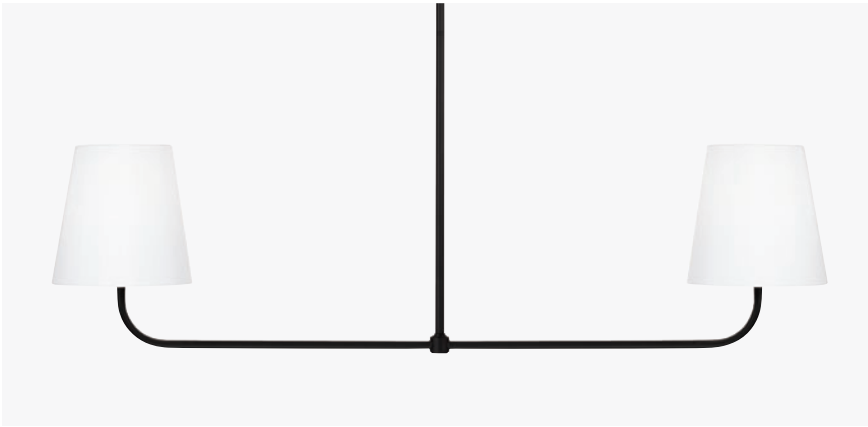

- ◀ **849421MB BRODY LINEAR CHANDELIER**
  Matte Black
  50"W x 21.25"H x 9"E
  Hanging Height: 22"-72"
  Rods Included 6"(1), 12"(1) & 18"(1)L
  12" Chain; 120" Wire
  Canopy: 5"W x 0.75"H
  2 - 100 Watt E26 Medium
  White Fabric Stay-Straight Shades