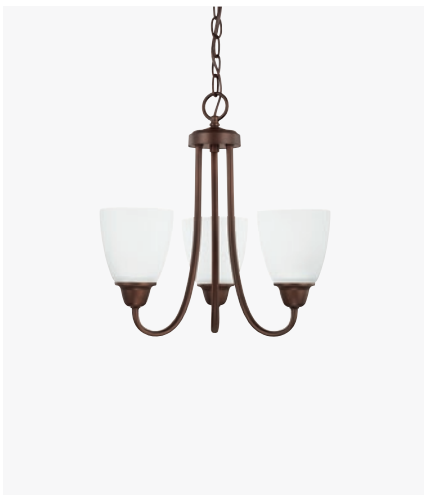

▲ **415131BZ-337** *Bronze*
415131BN-337 *Brushed Nickel*
15"W x 14.75"H
Hanging Height: 18"-138"
120" Chain; 144" Wire
Canopy: 5"W x 1"H
3 - 100 Watt E26 Medium
Acid Washed Glass