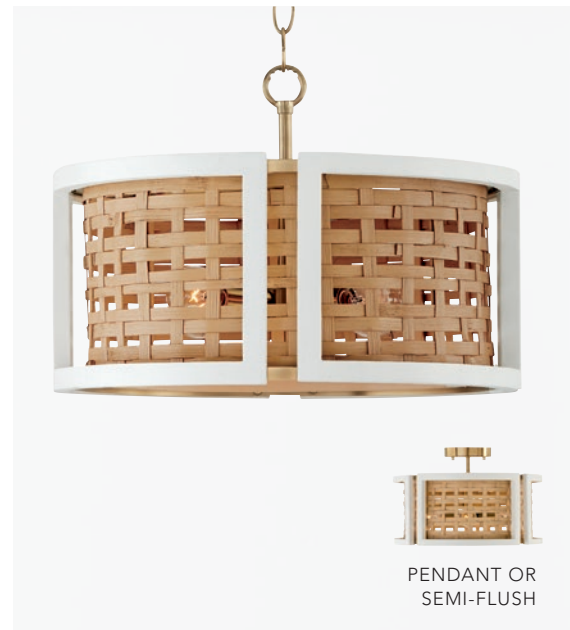

LIAM CYLINDER PENDANT

▲ **350911LT** *Light Wood and White*
9.25"W x 14.75"H
Hanging Height: 21.75"-66"
Rods Included 6"(1), 12"(1) & 18"(1)L
12" Chain; 120" Wire
Canopy: 5"W x 1"H
1 - 100 Watt E26 Medium
Soft White Glass
Handcrafted with Mango Wood
Natural Variation Will Occur

LIAM DRUM PENDANT

▲ **350912LT** *Light Wood and White*
18"W x 8.75"H
Hanging Height: 15.75"-60"
Rods Included 6"(1), 12"(1) & 18"(1)L
12" Chain; 120" Wire
Canopy: 5"W x 1"H
1 - 100 Watt E26 Medium
Soft White Glass Orb
Matte White Metal Shade
Handcrafted with Mango Wood
Natural Variation Will Occur

handcrafted
NATURAL MATERIALS
CAN CREATE SUBTLE
VARIATIONS

LOLA CHANDELIER

▶ **444361WM** Flat White and Matte Brass

30"W x 11"H
 Hanging Height: 18"-63"
 Rods Included 6"(1), 12"(1) & 18"(1)L
 12" Chain; 120" Wire
 Canopy: 5"W x 1"H
 6 - 60 Watt E12 Candelabra
 Handcrafted with Mango Wood and Rattan
 Natural Variation and Wood Seam
 Expansion Will Occur

PENDANT OR
SEMI-FLUSH

LOLA PENDANT

▲ **344341WM** Flat White and Matte Brass

24"W x 14"H
 Hanging Height: 21"-66"
 Rods Included 6"(1), 12"(1) & 18"(1)L
 12" Chain; 120" Wire
 Canopy: 5"W x 1"H
 4 - 60 Watt E12 Candelabra
 Handcrafted with Mango Wood and Rattan
 Natural Variation and Wood Seam Expansion Will Occur