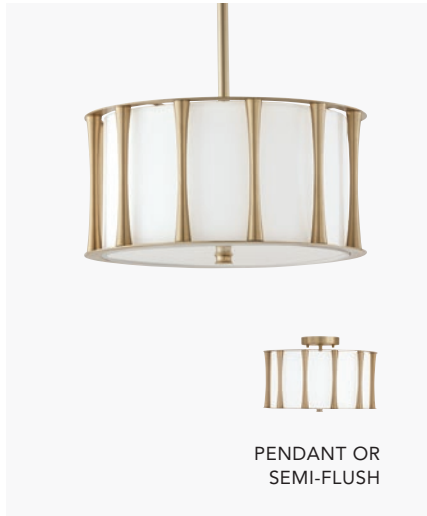

PENDANT OR
SEMI-FLUSH

▲ **244631MA** BODIE DUAL MOUNT

Matte Brass

15"W x 9"H

Hanging Height: 9.75"-61"

Rods Included 6"(1), 12"(1) & 18"(1)L

Canopy: 5"W x 1"H

3 - 60 Watt E12 Candelabra

White Fabric Shade with Frosted Acrylic Diffuser

Convertible Dual Mount