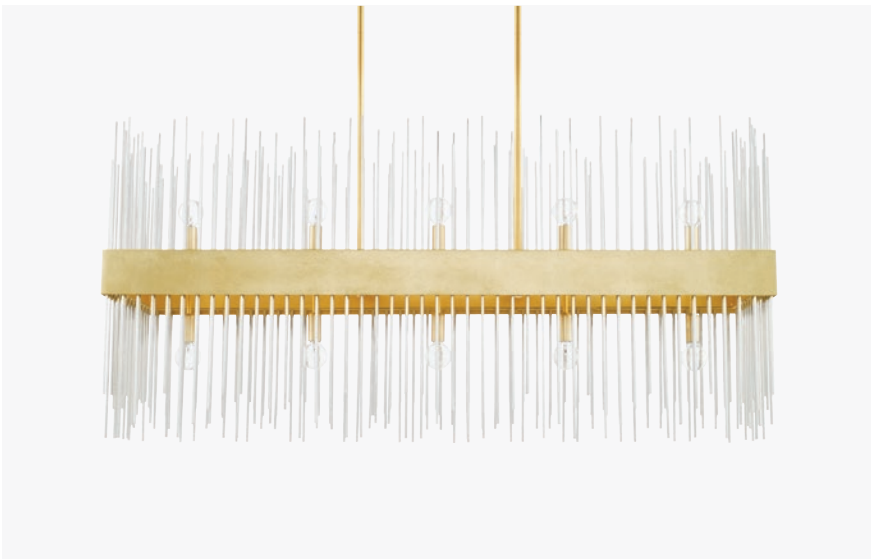

- ◀ **842661AD-701 ABBIE LINEAR CHANDELIER**
Aged Brass
48"W x 25"H x 24"E
Hanging Height: 30"-80"
Rods Included 6"(2), 12"(2) & 18"(2)L
12" Chain; 120" Wire
Canopy: 5"W x 1"H x 17"L
6 - 60 Watt E12 Candelabra
White Fabric Stay-Straight Shades