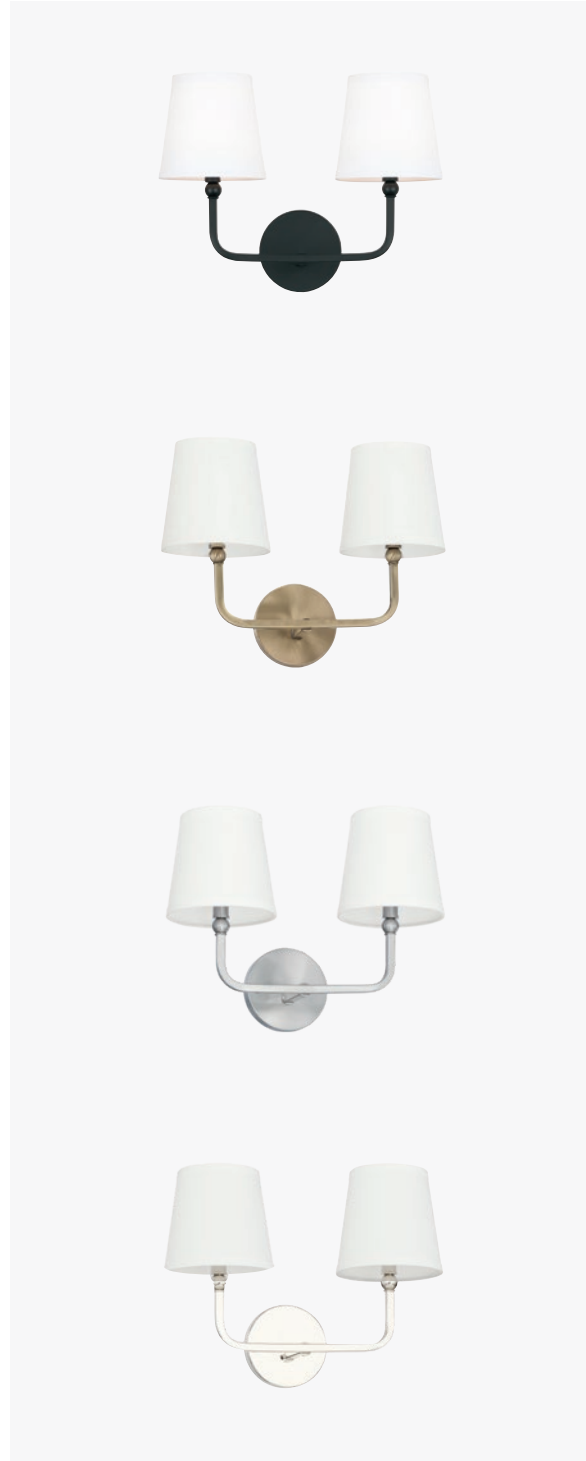

Vanity Lights

DAWSON SCNCE

- ▲ **619311MB-674** *Matte Black*
- ▲ **619311AD-674** *Aged Brass*
- ▲ **619311BN-674** *Brushed Nickel*
- ▲ **619311PN-674** *Polished Nickel*

6"W x 17"H x 8"E
Backplate: 5"W x 5"H x 0.75"E
Ctr/top: 14.5" Ctr/btm: 2.5"
1 - 60 Watt E12 Candelabra
White Fabric Stay-Straight Shade
Damp Rated

DAWSON 2-LIGHT VANITY

- ▲ **119321MB-674** *Matte Black*
- ▲ **119321AD-674** *Aged Brass*
- ▲ **119321BN-674** *Brushed Nickel*
- ▲ **119321PN-674** *Polished Nickel*

16"W x 12"H x 7.25"E
Backplate: 5"W x 5"H x 0.75"E
Ctr/top: 9.5" Ctr/btm: 2.5"
2 - 60 Watt E12 Candelabra
White Fabric Stay-Straight Shades
Damp Rated