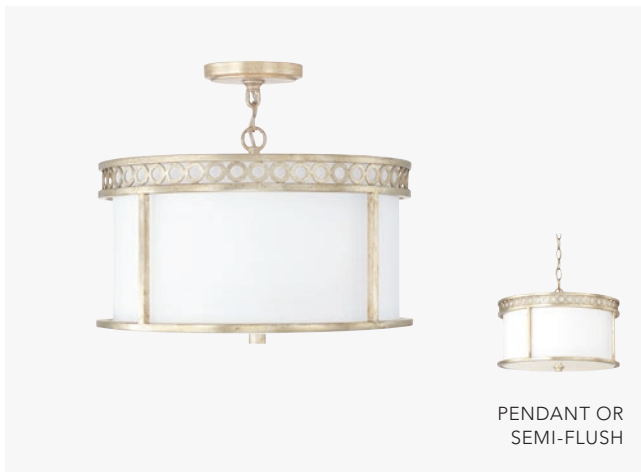

▲ **243141WG ISABELLA DUAL MOUNT**

Winter Gold
15.25"W x 10.5"H
Hanging Height: 13.5"-136.5"
120" Chain; 180" Wire
Canopy: 5"W x 0.75"H
4 - 60 Watt E12 Candelabra
White Fabric Shade with White Glass Diffuser
Convertible Dual Mount