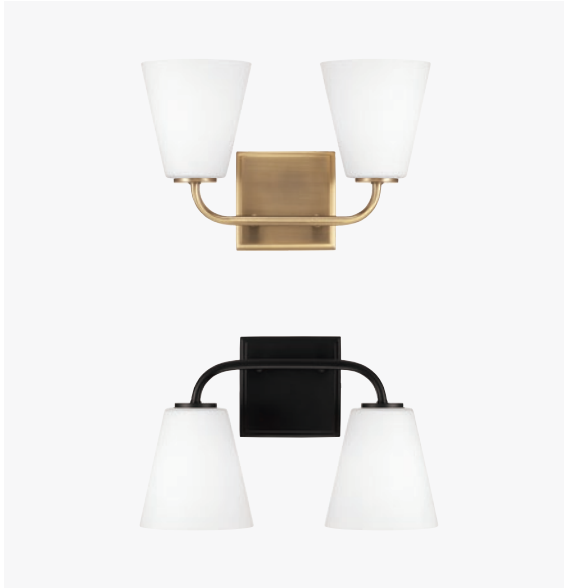

Vanity Lights

BRODY 2-LIGHT VANITY

- ▲ **149421AD-543** *Aged Brass*
- ▲ **149421MB-543** *Matte Black*

14.5"W x 9"H x 6.5"E
Backplate: 5"W x 5"H x 1"E
Ctr/top: 2.25" Ctr/btm: 6.75"
2 - 100 Watt E26 Medium
Soft White Glass
Damp Rated