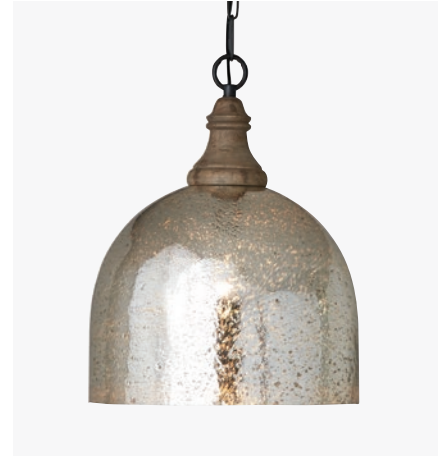

Foyers + Pendants

▲ **336011YP-484** INGLEWOOD STONE SEEDED GLASS PENDANT

Grey Wash and Dark Pewter

15"W x 19.25"H
Hanging Height: 22.75" - 145.25"
120" Chain; 180" Wire
Canopy: 5"W x 1"H
1 - 100 Watt E26 Medium
Clear Stone Seeded Glass
Hand-Blown Glass
Handcrafted Mango Wood Finial
Natural Variation Will Occur

▲ **336011YP-485** INGLEWOOD RIPPLE GLASS PENDANT

Grey Wash and Dark Pewter

15"W x 19.25"H
Hanging Height: 22.75" - 145.25"
120" Chain; 180" Wire
Canopy: 5"W x 1"H
1 - 100 Watt E26 Medium
Clear Organic Rippled Glass
Hand-Blown Glass
Handcrafted Mango Wood Finial
Natural Variation Will Occur

▲ **336011YP-483** INGLEWOOD MERCURY GLASS PENDANT

Grey Wash and Dark Pewter

15"W x 19.25"H
Hanging Height: 22.75" - 145.25"
120" Chain; 180" Wire
Canopy: 5"W x 1"H
1 - 100 Watt E26 Medium
Stone Seeded Mercury Glass
Hand-Blown Glass
Handcrafted Mango Wood Finial
Natural Variation Will Occur