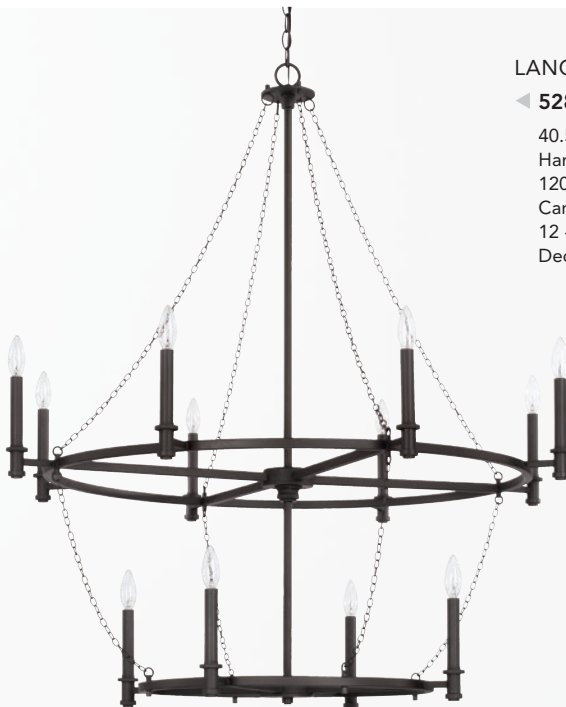

LANCASTER OVERSIZED CHANDELIER

▶ **528702BI** *Black Iron*

60"W x 67.75"H

Hanging Height: 71.75"-193.75"

120" Chain; 180" Wire

Canopy: 5"W x 0.75"H

20 - 60 Watt E12 Candelabra

Decorative Linked Chains

LANCASTER LARGE CHANDELIER

◀ **528701BI** *Black Iron*

40.5"W x 45.5"H

Hanging Height: 49"-169"

120" Chain; 180" Wire

Canopy: 5"W x 0.75"H

12 - 60 Watt E12 Candelabra

Decorative Linked Chains