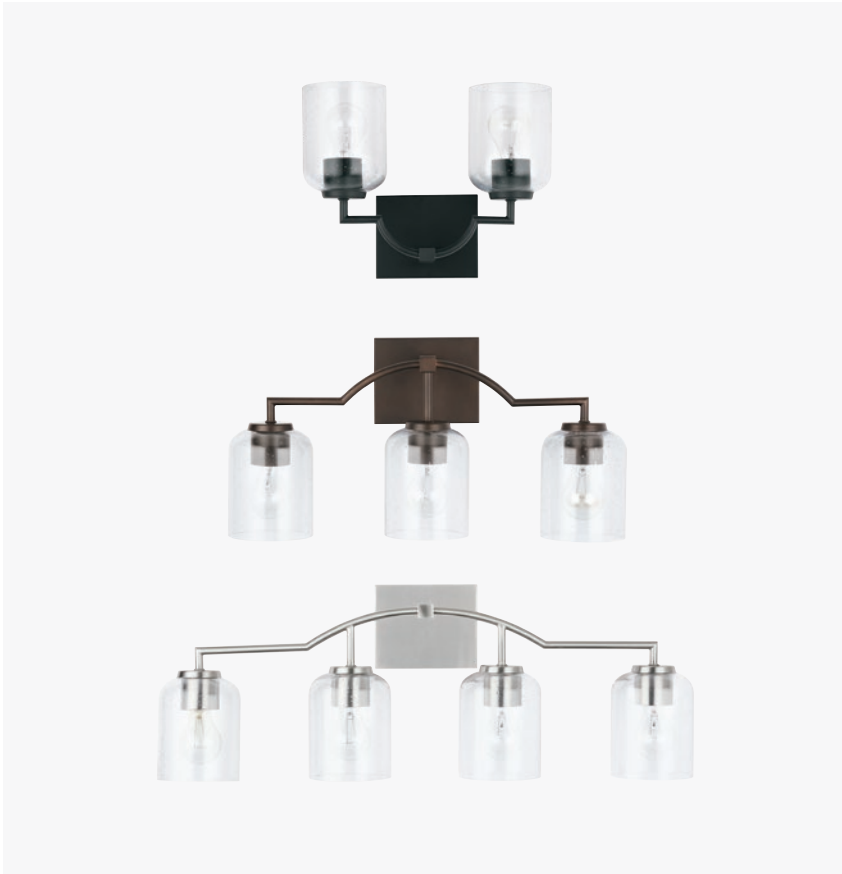

VANITY LIGHTS

CARTER 2-LIGHT VANITY

- ◀ **139321MB-500** *Matte Black*
- **139321BN-500** *Brushed Nickel*
- **139321BZ-500** *Bronze*

14"W x 11"H x 6.5"E
Backplate: 6"W x 5"H x 0.75"E
Ctr/top: 2.5" Ctr/btm: 8.5"
2 - 100 Watt E26 Medium
Clear Seeded Glass
Damp Rated

CARTER 3-LIGHT VANITY

- ◀ **139331BZ-500** *Bronze*
- **139331BN-500** *Brushed Nickel*
- **139331MB-500** *Matte Black*

22"W x 11"H x 6.5"E
3 - 100 Watt E26 Medium

CARTER 4-LIGHT VANITY

- ◀ **139341BN-500** *Brushed Nickel*

30.5"W x 11"H x 6.5"E
4 - 100 Watt E26 Medium