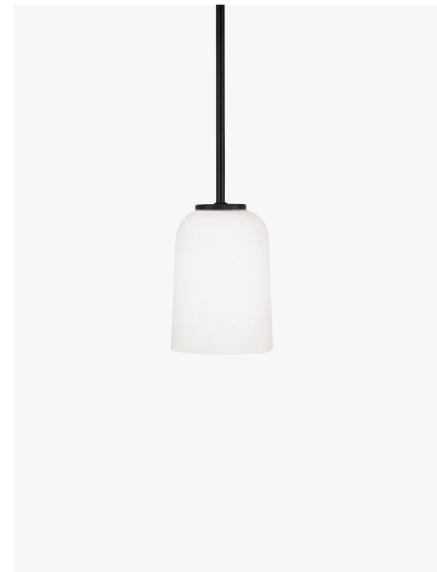

LAWSON PENDANT

▲ **348812MB-542** *Matte Black*
348812BN-542 *Brushed Nickel*
348812AD-542 *Aged Brass*
3"W x 6"H
Hanging Height: 13.5"-51.5"
Rods Included 6"(2) & 12"(2)
6" Chain; 72" Wire
Canopy: 5"W x 0.75"H
1 - 100 Watt E26 Medium
Soft White Glass