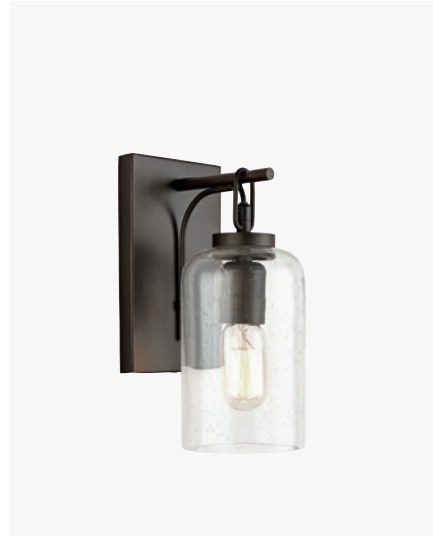

▲ **631311OB-464** WILTON SCONCE

Old Bronze

5"W x 11"H x 6.25"E
Backplate: 5"W x 8.25"H x 0.75"E
Ctr/top: 4" Ctr/btm: 7"
1 - 100 Watt E26 Medium
Clear Seeded Glass
Damp Rated
Must Be Mounted Glass Down