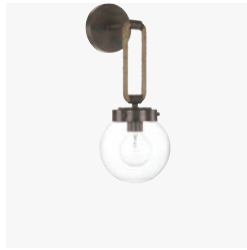

BEAUFORT
page 48