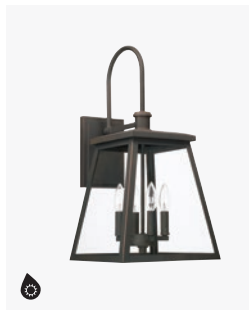

BELMORE
page 448