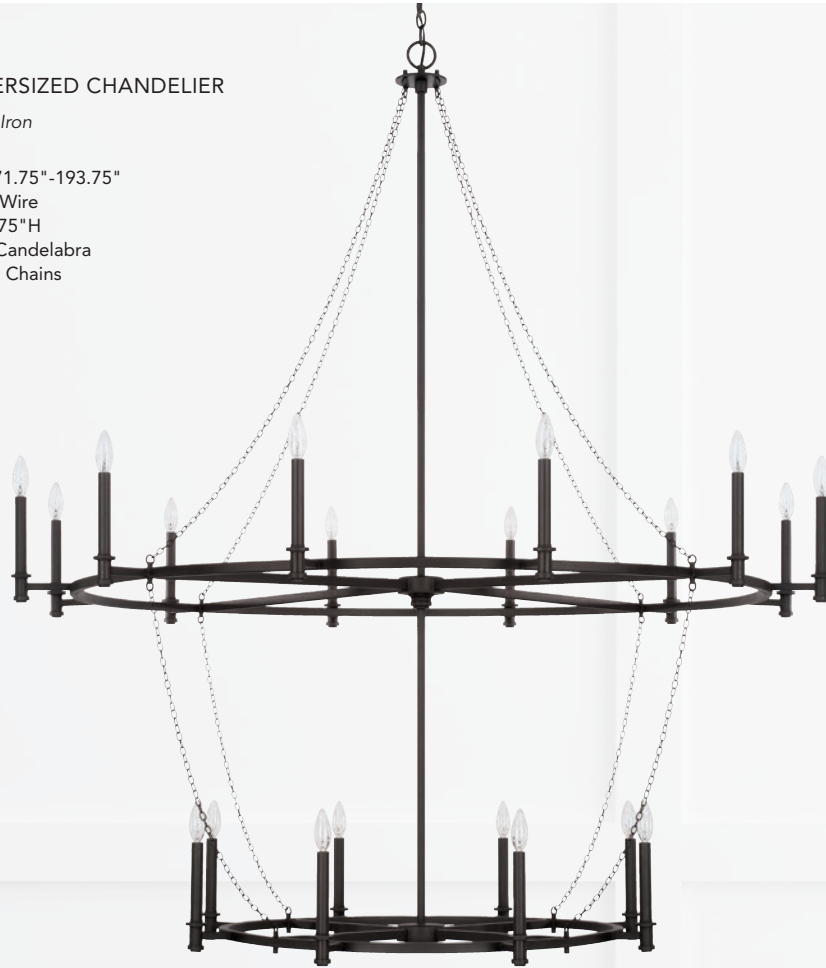

LANCASTER OVERSIZED CHANDELIER

▶ **528702BI** *Black Iron*

60"W x 67.75"H

Hanging Height: 71.75"-193.75"

120" Chain; 180" Wire

Canopy: 5"W x 0.75"H

20 - 60 Watt E12 Candelabra

Decorative Linked Chains

LANCASTER LARGE CHANDELIER

◀ **528701BI** *Black Iron*

40.5"W x 45.5"H

Hanging Height: 49"-169"

120" Chain; 180" Wire

Canopy: 5"W x 0.75"H

12 - 60 Watt E12 Candelabra

Decorative Linked Chains