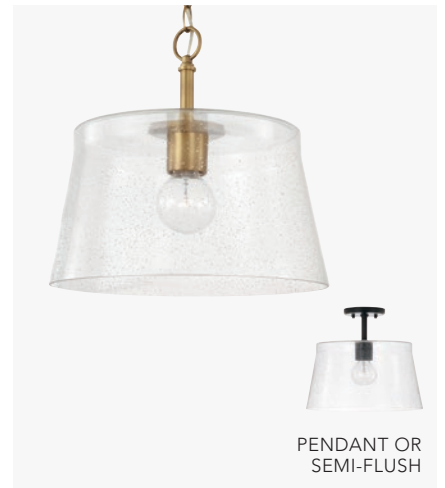

BAKER DUAL MOUNT

- ▲ **246911AD** *Aged Brass*
- **246911BN** *Brushed Nickel*
- **246911MB** *Matte Black*
- 14.25"W x 13.75"H
- Hanging Height: 12"-139.75"
- 120" Chain; 144" Wire
- Canopy: 5"W x 0.75"H
- 1 - 100 Watt E26 Medium
- Clear Seeded Glass
- Convertible Dual Mount