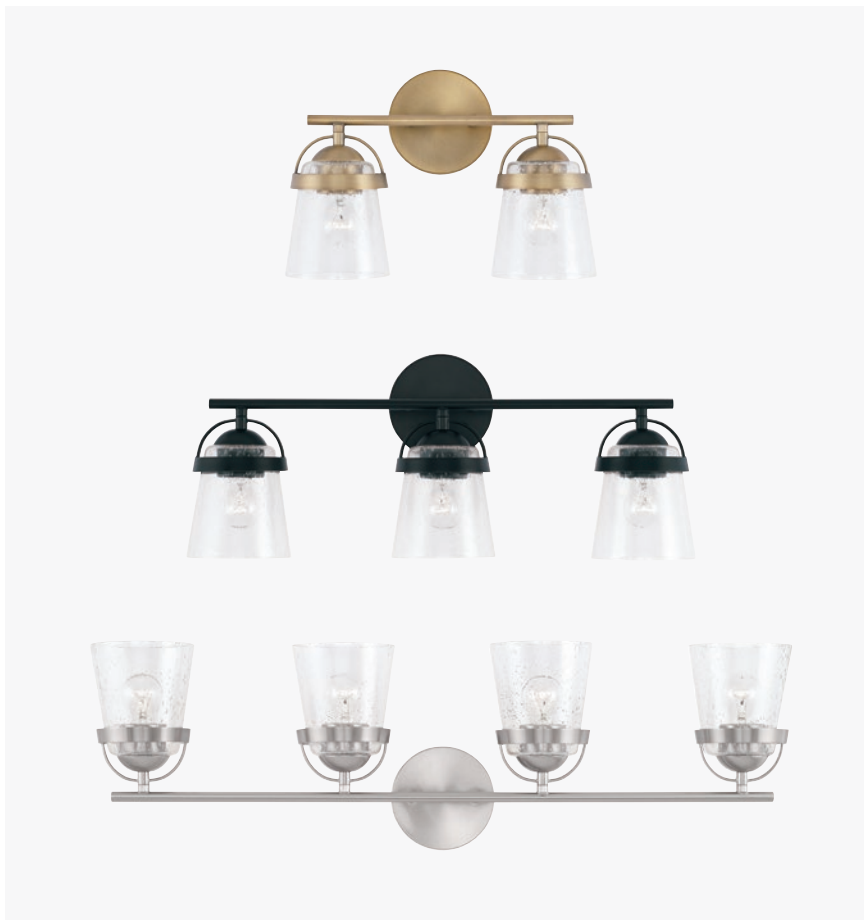

PENDANT OR
SEMI-FLUSH

MADISON 2-LIGHT VANITY

- ◀ **147021AD-534** *Aged Brass*
- **147021BN-534** *Brushed Nickel*
- **147021MB-534** *Matte Black*
- 14"W x 9.5"H x 6.5"E
- Backplate: 5"W x 5"H x 0.75"E
- Ctr/top: 2.5" Ctr/btm: 7"
- 2 - 100 Watt E26 Medium
- Clear Seeded Glass
- Damp Rated

MADISON 3-LIGHT VANITY

- ◀ **147031MB-534** *Matte Black*
- **147031AD-534** *Aged Brass*
- **147031BN-534** *Brushed Nickel*
- 23.25"W x 9.5"H x 6.5"E
- 3 - 100 Watt E26 Medium

MADISON 4-LIGHT VANITY

- ◀ **147041BN-534** *Brushed Nickel*
- **147041AD-534** *Aged Brass*
- **147041MB-534** *Matte Black*
- 32.5"W x 9.5"H x 6.5"E
- 4 - 100 Watt E26 Medium

AVAILABLE IN THESE FINISHES:

Aged Brass (AD)

Brushed Nickel (BN)

Matte Black (MB)