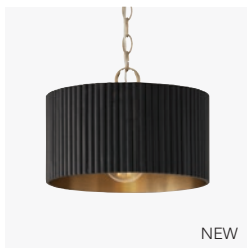

DONOVAN
page 118