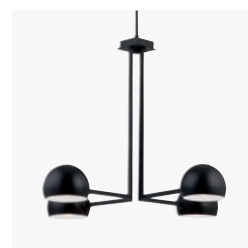

HADLEY
page 134