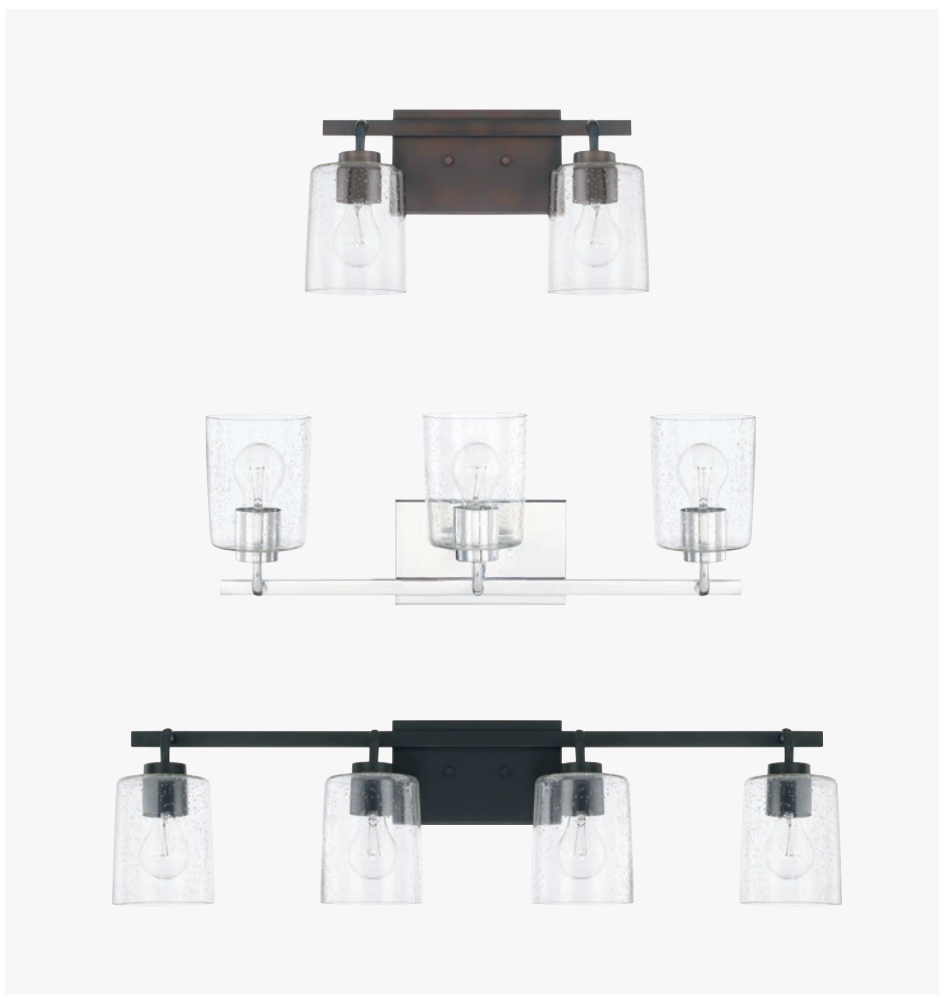

AGED BRASS, BRONZE, BRUSHED NICKEL, MATTE BLACK OR CHROME

GREYSON MINI PENDANT

1. ◀ **328511MB-449** *Matte Black*
   - **328511AD-449** *Aged Brass*
   - **328511BN-449** *Brushed Nickel*
   - **328511BZ-449** *Bronze*
- 4.75"W x 6.75"H
  Hanging Height: 13.5"-51.5"
  Rods Included 6" (2) & 12" (2)
  6" Chain; 72" Wire
  Canopy: 5"W x 0.75"H
  1 - 100 Watt E26 Medium
  Clear Seeded Glass

GREYSON SCONCE

1. ◀ **628511AD-449** *Aged Brass*
   - **628511BN-449** *Brushed Nickel*
   - **628511BZ-449** *Bronze*
   - **628511CH-449** *Chrome*
   - **628511MB-449** *Matte Black*
2. 5"W x 15.5"H x 6"E
   Backplate: 5"W x 5"H x 0.75"E
   Ctr/top: 9" Ctr/btm: 6.5"
   1 - 100 Watt E26 Medium
   Clear Seeded Glass
   Damp Rated

GREYSON 2-LIGHT VANITY

1. ◀ **128521BZ-449** *Bronze*
   - **128521AD-449** *Aged Brass*
   - **128521BN-449** *Brushed Nickel*
   - **128521CH-449** *Chrome*
   - **128521MB-449** *Matte Black*
- 14.5"W x 9.25"H x 6"E
  Backplate: 8.25"W x 5"H x 0.75"E
  Ctr/top: 2.5" Ctr/btm: 6.75"
  2 - 100 Watt E26 Medium
  Clear Seeded Glass
  Damp Rated

GREYSON 3-LIGHT VANITY

1. ◀ **128531CH-449** *Chrome*
   - **128531AD-449** *Aged Brass*
   - **128531BN-449** *Brushed Nickel*
   - **128531BZ-449** *Bronze*
   - **128531MB-449** *Matte Black*
- 24.5"W x 9.25"H x 6"E
  3 - 100 Watt E26 Medium

GREYSON 4-LIGHT VANITY

1. ◀ **128541MB-449** *Matte Black*
   - **128541AD-449** *Aged Brass*
   - **128541BN-449** *Brushed Nickel*
   - **128541BZ-449** *Bronze*
   - **128541CH-449** *Chrome*
- 34.5"W x 9.25"H x 6"E
  4 - 100 Watt E26 Medium

AVAILABLE IN THESE FINISHES: