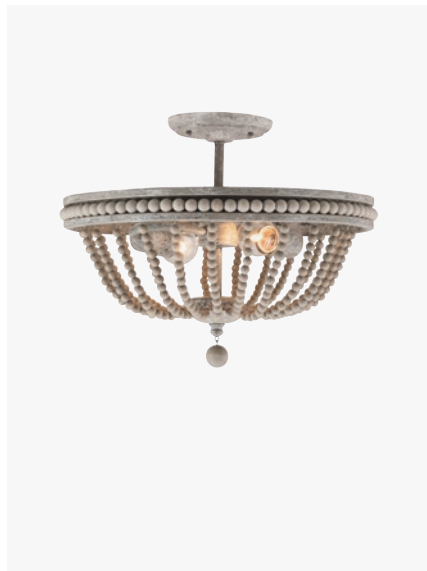

Rods Included 6"(1), 12"(1) & 18"(1)L

Canopy: 5.25"W x 1"H

3 - 60 Watt E12 Candelabra

Hand-Wrapped Jute Rope | Hand-Applied Patina

Natural Variation Will Occur

Convertible Dual Mount

▲ 229521MS KAYLA SEMI-FLUSH