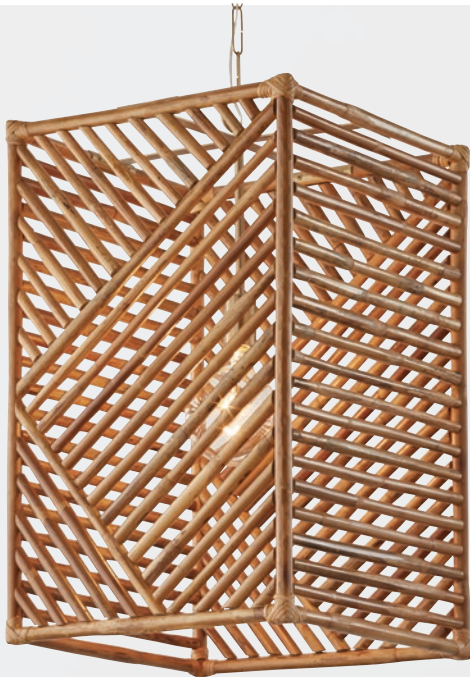

SOLEIL LINEAR CHANDELIER

► **847431MA** *Matte Brass*
35.5"W x 12.5"H x 9.5"E
Hanging Height: 19.5" -65"
Rods Included 6"(2), 12"(2) & 18"(2)L
12" Chain; 120" Wire
Canopy: 4.5"W x 1"H x 18"L
3 - 100 Watt E26 Medium
Handcrafted of Bamboo
Natural Variation Will Occur

SOLEIL FOYER

▲ **547411MA** *Matte Brass*
17"W x 28"H
Hanging Height: 31.5" -154"
120" Chain; 180" Wire
Canopy: 5"W x 0.75"H
1 - 100 Watt E26 Medium
Handcrafted of Bamboo
Natural Variation Will Occur