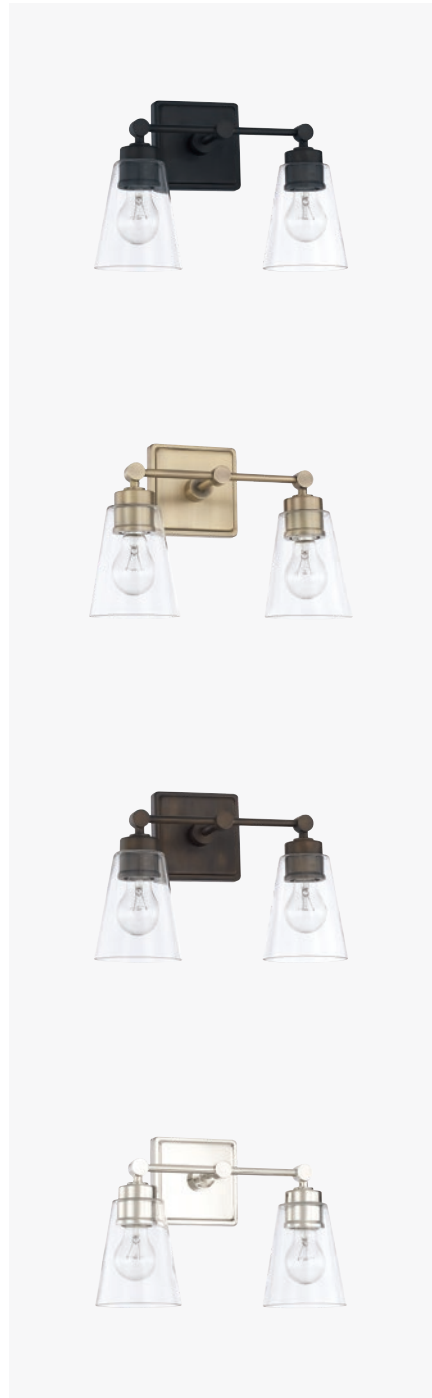

24"W x 8"H x 7.75"E
Backplate: 8.25"W x 5"H x 1"E
Ctr/top: 2.5" Ctr/btm: 5.5"
3 - 100 Watt E26 Medium
Clear Embossed Spiral Glass
Damp Rated

RORY 2-LIGHT VANITY

- ▲ **121821MB-432** *Matte Black*
- ▲ **121821AD-432** *Aged Brass*
- ▲ **121821OB-432** *Old Bronze*
- ▲ **121821PN-432** *Polished Nickel*