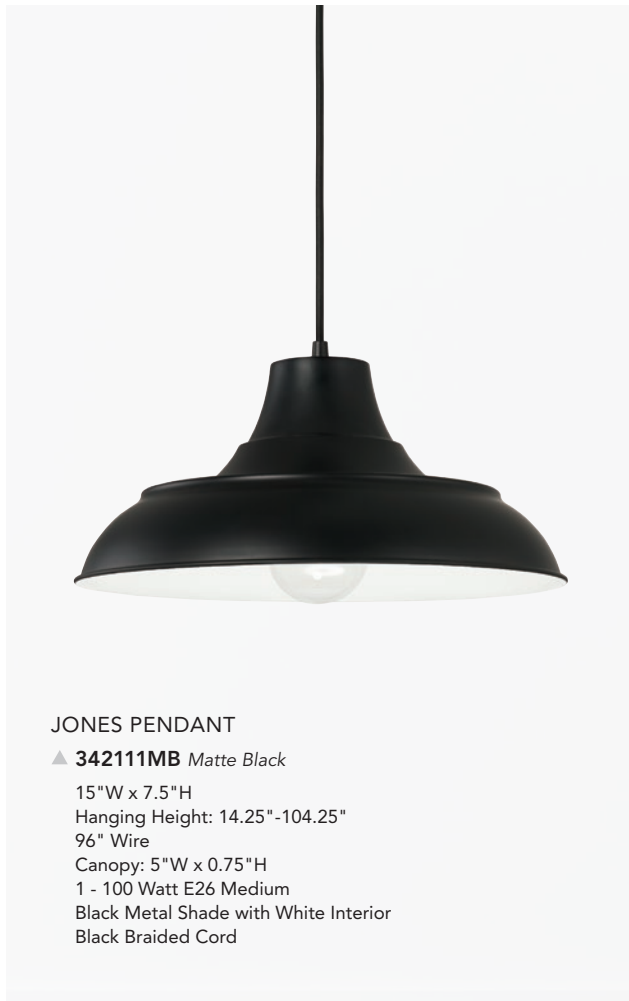

JONES PENDANT

▲ **342111MB** *Matte Black*

15"W x 7.5"H
Hanging Height: 14.25"-104.25"
96" Wire
Canopy: 5"W x 0.75"H
1 - 100 Watt E26 Medium
Black Metal Shade with White Interior
Black Braided Cord