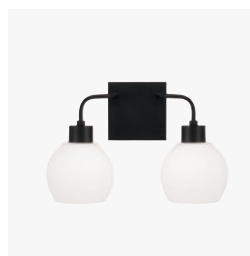

VANITY LIGHTS
page 540