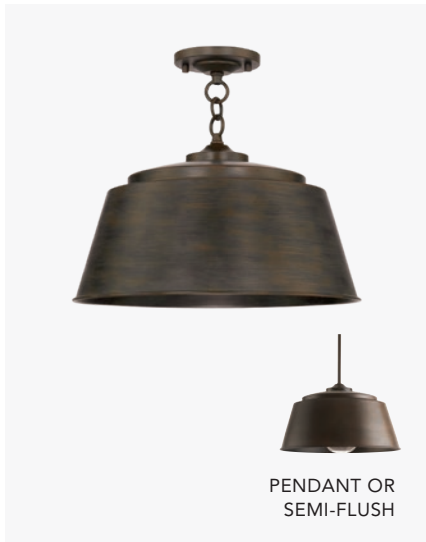

PENDANT OR
SEMI-FLUSH

▲ **229111NG TYBEE METAL PENDANT**

Nordic Grey

16"W x 8.75"H
Hanging Height: 13.75"-60"
Rods Included 6"(1), 12"(1) & 18"(1)L
12" Chain; 120" Wire
Canopy: 5"W x 0.75"H
1 - 100 Watt E26 Medium
Hand-Painted Finish
Convertible Dual Mount
Subtle Variation May Occur