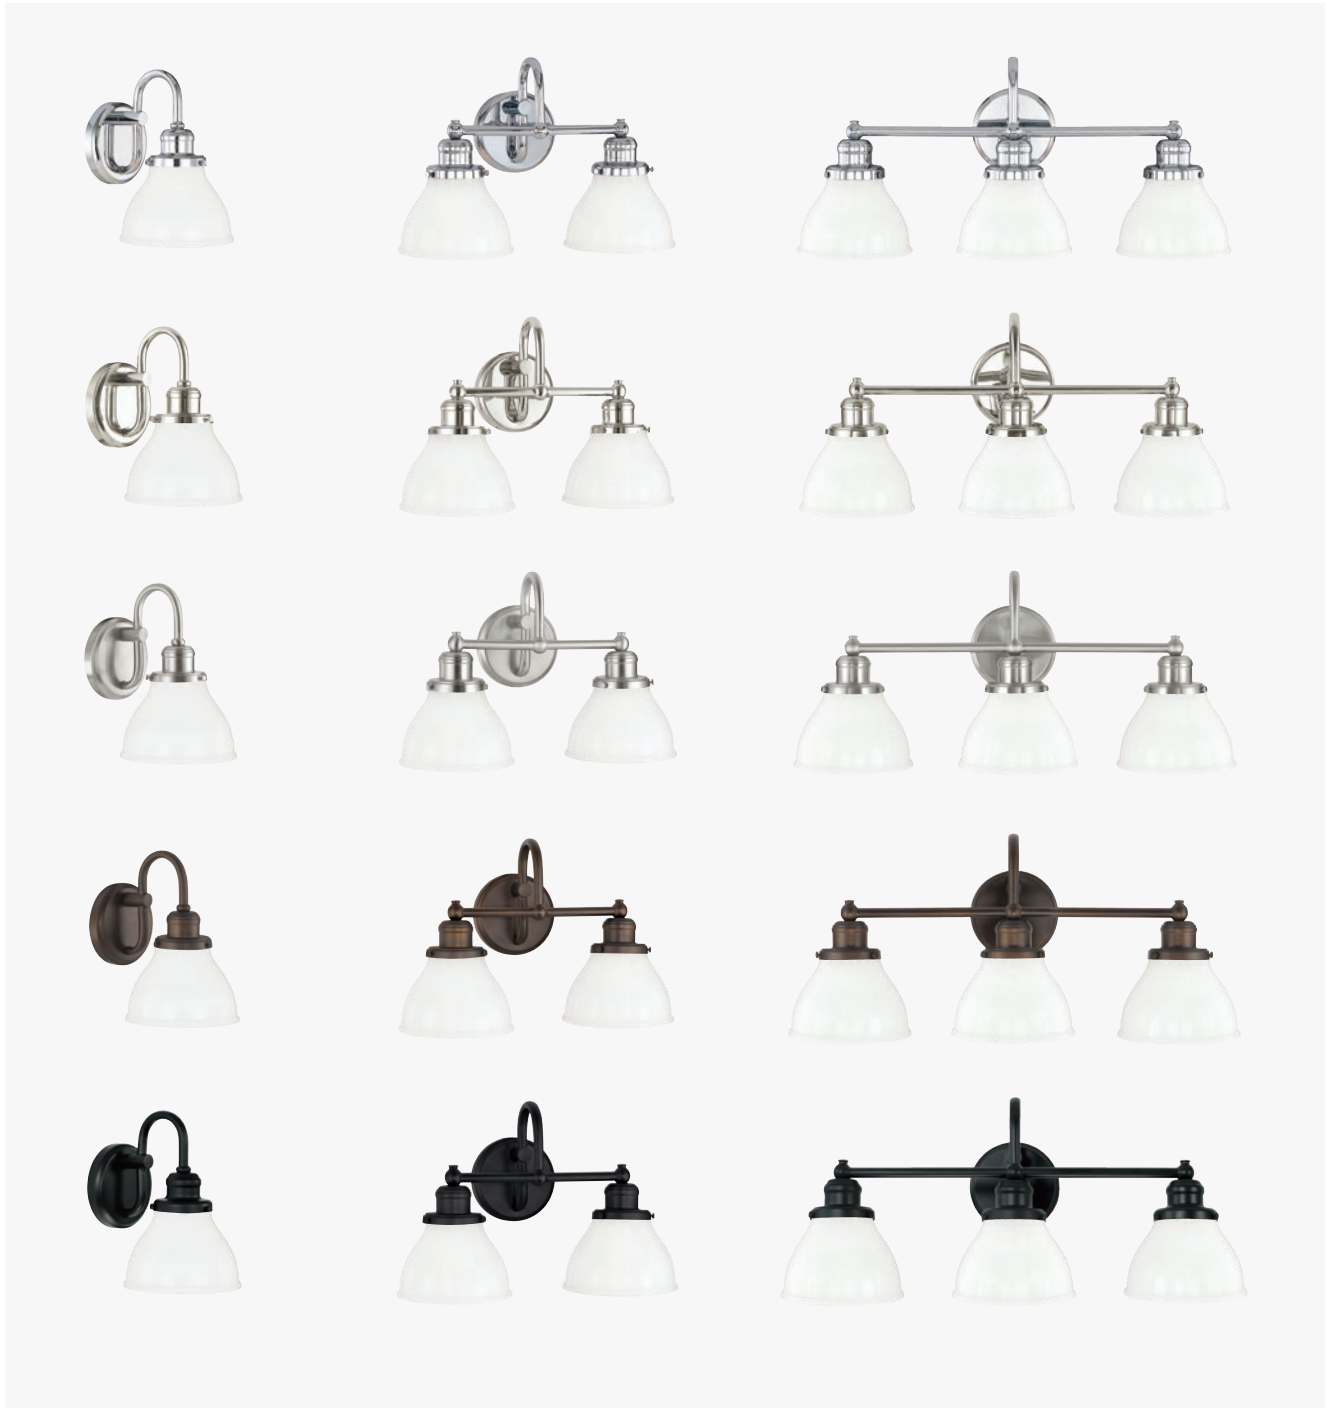

Vanity Lights

BAXTER SCONCE

- ▲ **8301CH-128** *Chrome*
- ▲ **8301PN-128** *Polished Nickel*
- ▲ **8301BN-128** *Brushed Nickel*
- ▲ **8301BB-128** *Burnished Bronze*
- ▲ **8301MB-128** *Matte Black*

6.5"W x 10"H x 8.25"E
Backplate: 5"W x 5"H x 1"E
Ctr/top: 5.5" Ctr/btm: 4.5"
1 - 100 Watt E26 Medium
Milk Glass
Damp Rated

BAXTER 2-LIGHT VANITY

- ▲ **8302CH-128** *Chrome*
- ▲ **8302PN-128** *Polished Nickel*
- ▲ **8302BN-128** *Brushed Nickel*
- ▲ **8302BB-128** *Burnished Bronze*
- ▲ **8302MB-128** *Matte Black*

16.25"W x 11"H x 8.25"E
Backplate: 5"W x 5"H x 1"E
Ctr/top: 4.5" Ctr/btm: 6.5"
2 - 100 Watt E26 Medium
Milk Glass
Damp Rated

BAXTER 3-LIGHT VANITY

- ▲ **8303CH-128** *Chrome*
- ▲ **8303PN-128** *Polished Nickel*
- ▲ **8303BN-128** *Brushed Nickel*
- ▲ **8303BB-128** *Burnished Bronze*
- ▲ **8303MB-128** *Matte Black*

24.25"W x 11"H x 8.25"E
Backplate: 5"W x 5"H x 1"E
Ctr/top: 4.5" Ctr/btm: 6.5"
3 - 100 Watt E26 Medium
Milk Glass
Damp Rated