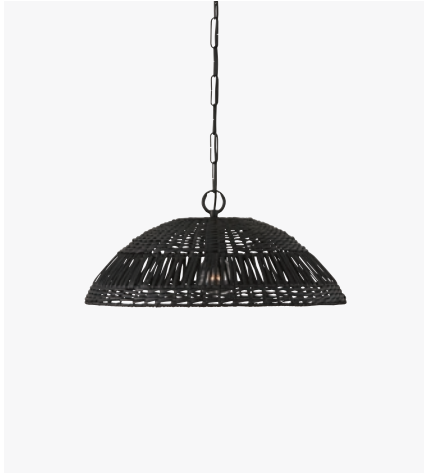

120" Chain; 180" Wire

Canopy: 5"W x 1"H

1 - 100 Watt E26 Medium

Handcrafted, Perforated Metal Shade

Handcrafted with Mango Wood

Hand-Painted Distressed Metal Finish

Natural Variation Will Occur

Foyers + Pendants