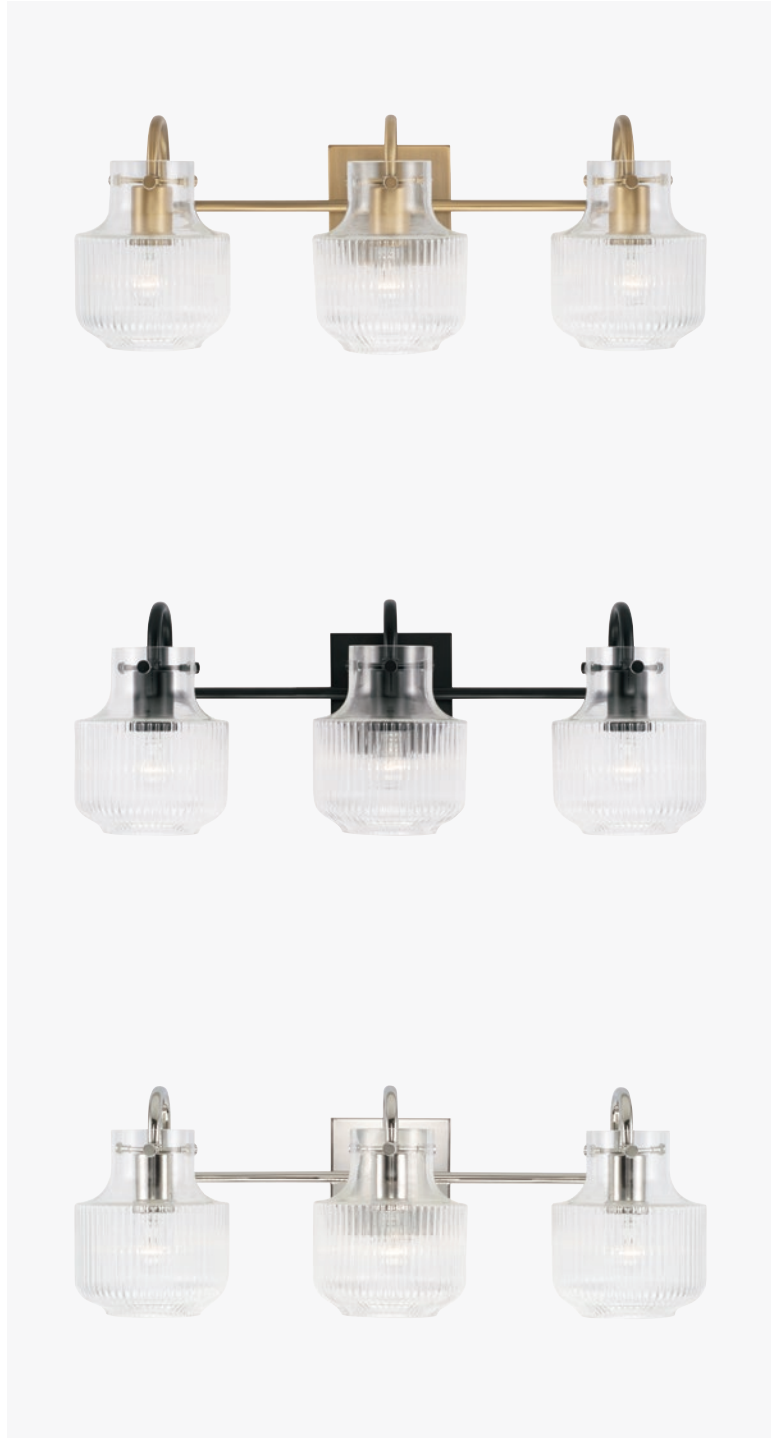

NYLA 3-LIGHT VANITY

- ▲ **145131AD** Aged Brass
- ▲ **145131MB** Matte Black
- ▲ **145131PN** Polished Nickel

24.25"W x 9"H x 8"E
Backplate: 5"W x 5"H x 1"E
Ctr/top: 3.75" Ctr/btm: 5.25"
3 - 100 Watt E26 Medium
Clear Fluted Glass
Damp Rated