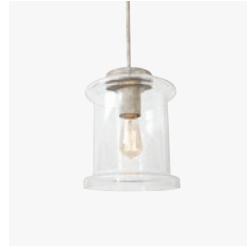

KAYLA
page 154