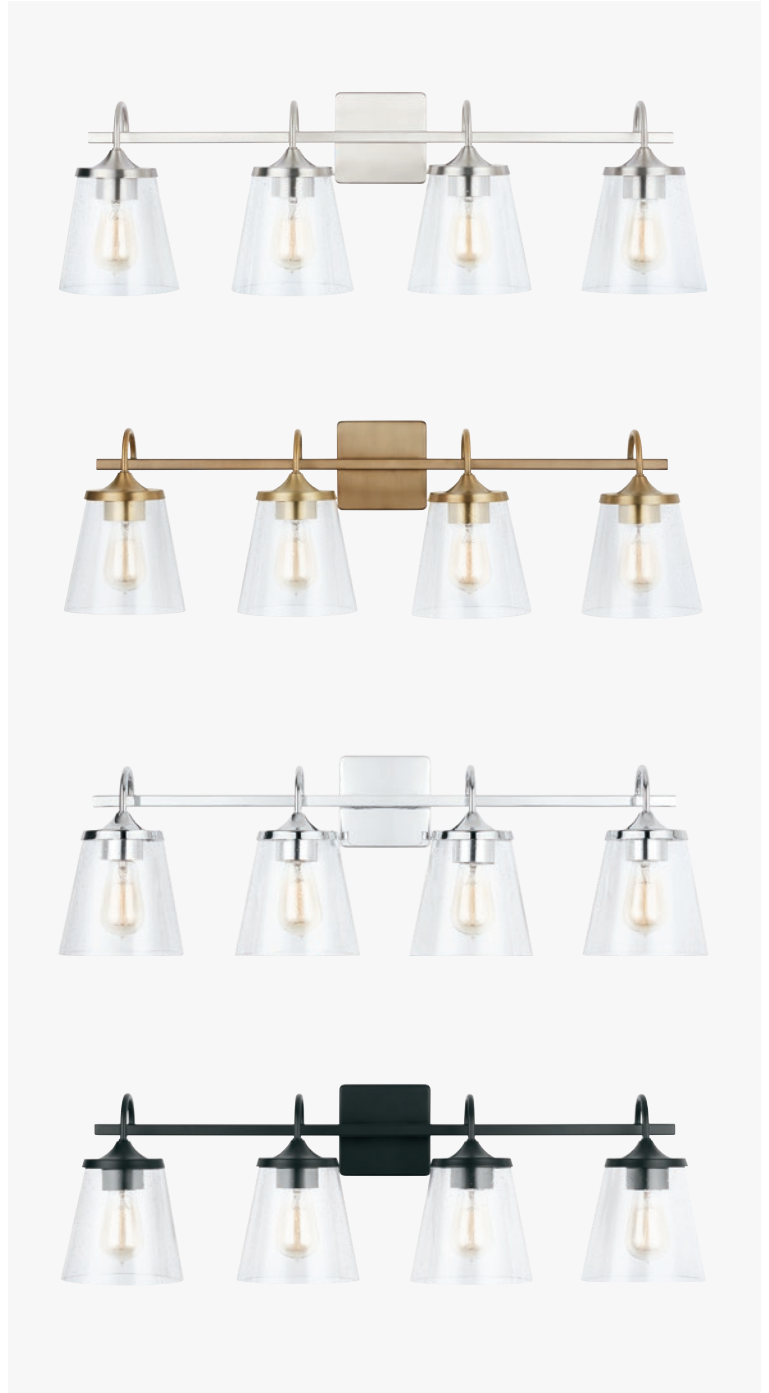

JAYNE 4-LIGHT VANITY

- ▲ **139142BN-496** *Brushed Nickel*
- ▲ **139142AD-496** *Aged Brass*
- ▲ **139142CH-496** *Chrome*
- ▲ **139142MB-496** *Matte Black*

33.25"W x 10.5"H x 9"E
Backplate: 5"W x 5"H x 0.75"E
Ctr/top: 2.5" Ctr/btm: 8"
4 - 100 Watt E26 Medium
Clear Seeded Glass
Damp Rated