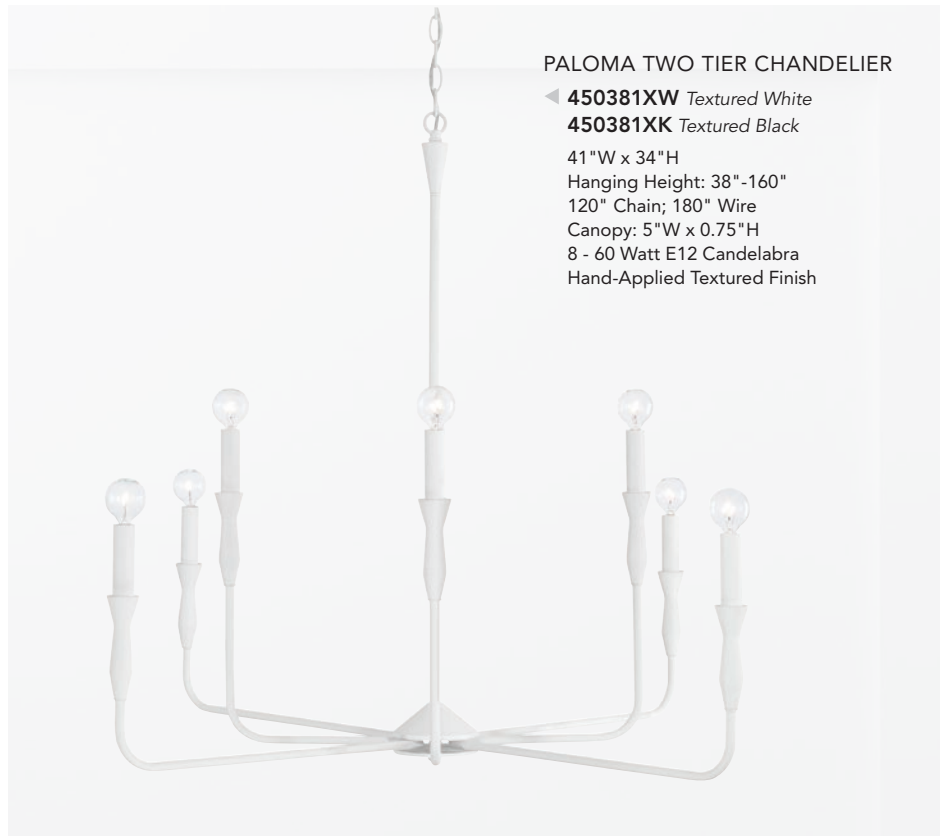

PALOMA TWO TIER CHANDELIER

- ◀ **450381XW** *Textured White*
- **450381XK** *Textured Black*
- 41"W x 34"H
- Hanging Height: 38"-160"
- 120" Chain; 180" Wire
- Canopy: 5"W x 0.75"H
- 8 - 60 Watt E12 Candelabra
- Hand-Applied Textured Finish