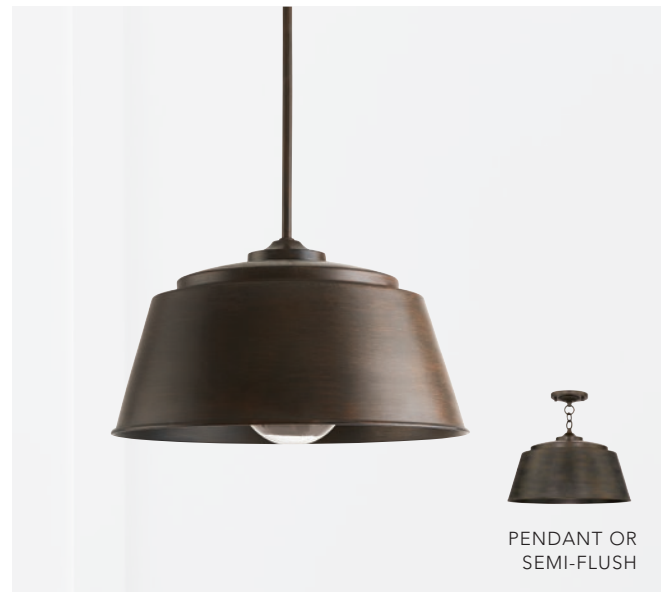

PENDANT OR
SEMI-FLUSH

TYBEE METAL PENDANT

▲ **229111NG** Nordic Grey

16"W x 8.75"H
Hanging Height: 13.75"-60"
Rods Included 6"(1), 12"(1) & 18"(1)L
12" Chain; 120" Wire
Canopy: 5"W x 0.75"H
1 - 100 Watt E26 Medium
Hand-Painted Finish
Subtle Variation May Occur
Convertible Dual Mount