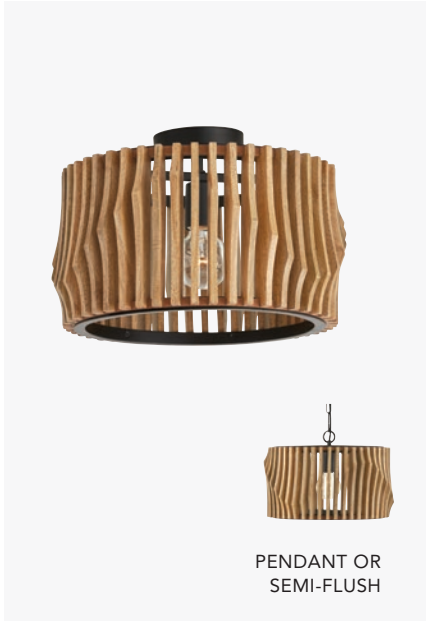

Mystic Sand

15.5"W x 12.5"H

Canopy: 5"W x 1"H

2 - 100 Watt E26 Medium

Hand-Painted Finish

Smooth Painted Wood Beads

Natural Variation Will Occur

Flush + Semi-Flush