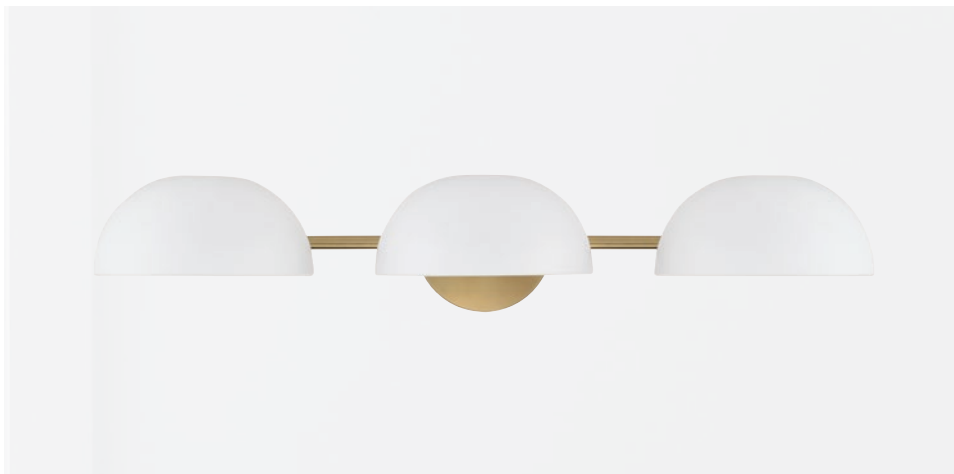

REECE 3-LIGHT VANITY

◀ **151431AW** *Aged Brass and White*

26"W x 5"H x 10"E
Backplate: 5"W x 5"H x 1"E
Ctr/top: 2.5" Ctr/btm: 2.5"
3 - 60 Watt E12 Candelabra
Matte White Metal Shades
Damp Rated
Tilttable Shades