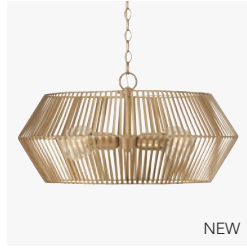

KAIYA
page 152