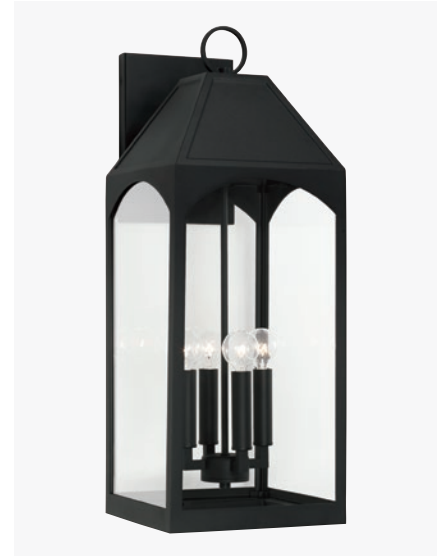

BURTON LARGE WALL LANTERN

▲ **946341BK** Black
9.75"W x 26.25"H x 11.5"E
Backplate: 6.75"W x 9.5"H x 1"E
Ctr/top: 5.75" Ctr/btm: 20.5"
4 - 60 Watt E12 Candelabra
Clear Glass
Wet Rated