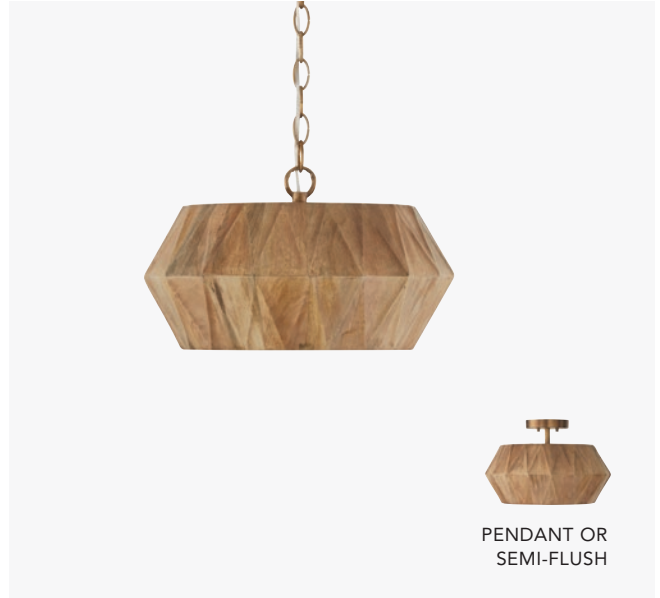

120" Chain; 180" Wire

Canopy: 5"W x 1"H

4 - 60 Watt E12 Candelabra

Handcrafted of Rattan

Natural Variation Will Occur

Foyers + Pendants

▲ **351041LW NADEAU PENDANT**
Light Wood and Patinaed Brass
22"W x 10.75"H
Hanging Height: 17.75"-62"
Rods Included 6"(1), 12"(1) & 18"(1)L
12" Chain; 120" Wire
Canopy: 5"W x 1"H
4 - 60 Watt E12 Candelabra
Handcrafted with Mango Wood
Natural Variation Will Occur

▲ **251011LW NADEAU DUAL MOUNT**
Light Wood and Patinaed Brass
15"W x 10.75"H
Hanging Height: 9.5"-136.75"
120" Chain; 180" Wire
Canopy: 5"W x 1"H
1 - 100 Watt E26 Medium
Handcrafted with Mango Wood
Natural Variation Will Occur
Convertible Dual Mount