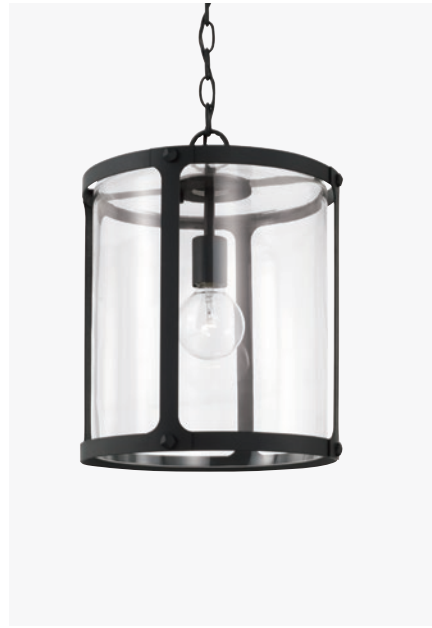

▲ **344911BI** BRENNEN SMALL PENDANT
Black Iron
12"W x 15"H
Hanging Height: 19"-141"
120" Chain; 180" Wire
Canopy: 5"W x 0.75"H
1 - 100 Watt E26 Medium
Clear Glass