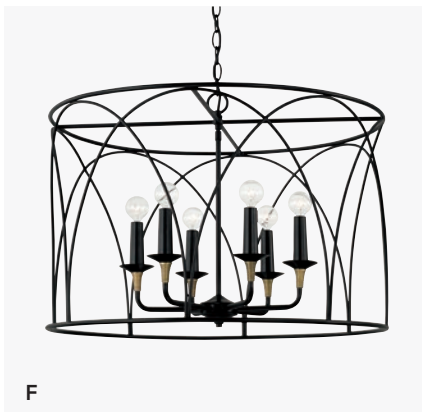

E

F

I

CREATE A WELL-ROUNDED ROOM

When a simple shape has striking features, it instantly draws the eye upward and adds dimension to any space. The layers of contrast and character become the center of attention.

See more Foyers + Pendants on page 250.

A. 344941BI BRENNEN LARGE PENDANT
25"W x 18"H | see page 74

B. 350912LT LIAM DRUM PENDANT
18"W x 8.75"H | see page 167

C. 344642WK ARCHER PENDANT
24"W x 14"H | see page 42

D. 344641MA BODIE PENDANT
24.5"W x 11"H | see page 66

E. 344061FK RICO DRUM PENDANT
22"W x 13"H | see page 204

F. 345661KB AMARA DRUM PENDANT
28"W x 20.5"H | see page 41

G. 341281KP CECILIA MEDIUM PENDANT
24.25"W x 14"H | see page 84

H. 350741WS DONOVAN PENDANT
19.75"W x 14.5"H | see page 119

I. 343942CW TALLULAH DRUM PENDANT
24"W x 14"H | see page 218