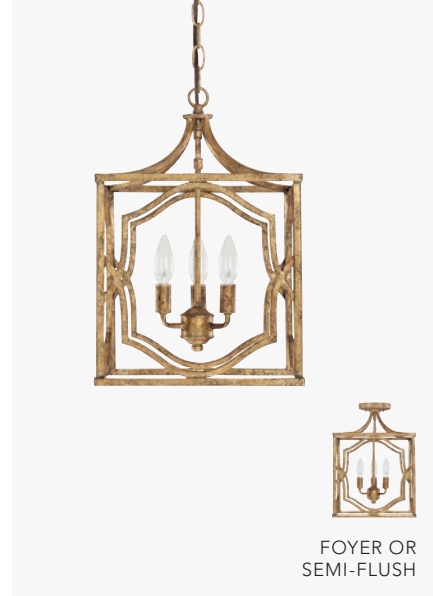

FOYER OR
SEMI-FLUSH

▲ **9481AG** BLAKELY SMALL FOYER

Antique Gold
12.25"W x 17.75"H
Hanging Height: 17.25"-143.75"
120" Chain; 180" Wire
Canopy: 5.25"W x 1.25"H
3 - 60 Watt E12 Candelabra
Convertible Dual Mount