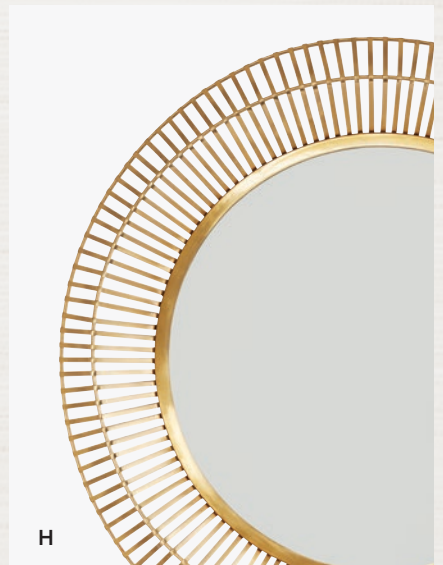

F

H

Make a space feel larger and brighter with an artisan crafted mirror. These designer pieces are the perfect way to reflect your style.

Explore more Mirrors on page 240.

A. 740705MM SEDONA MIRROR
32.5"W x 32.5"H x 1.5"E | see page 245