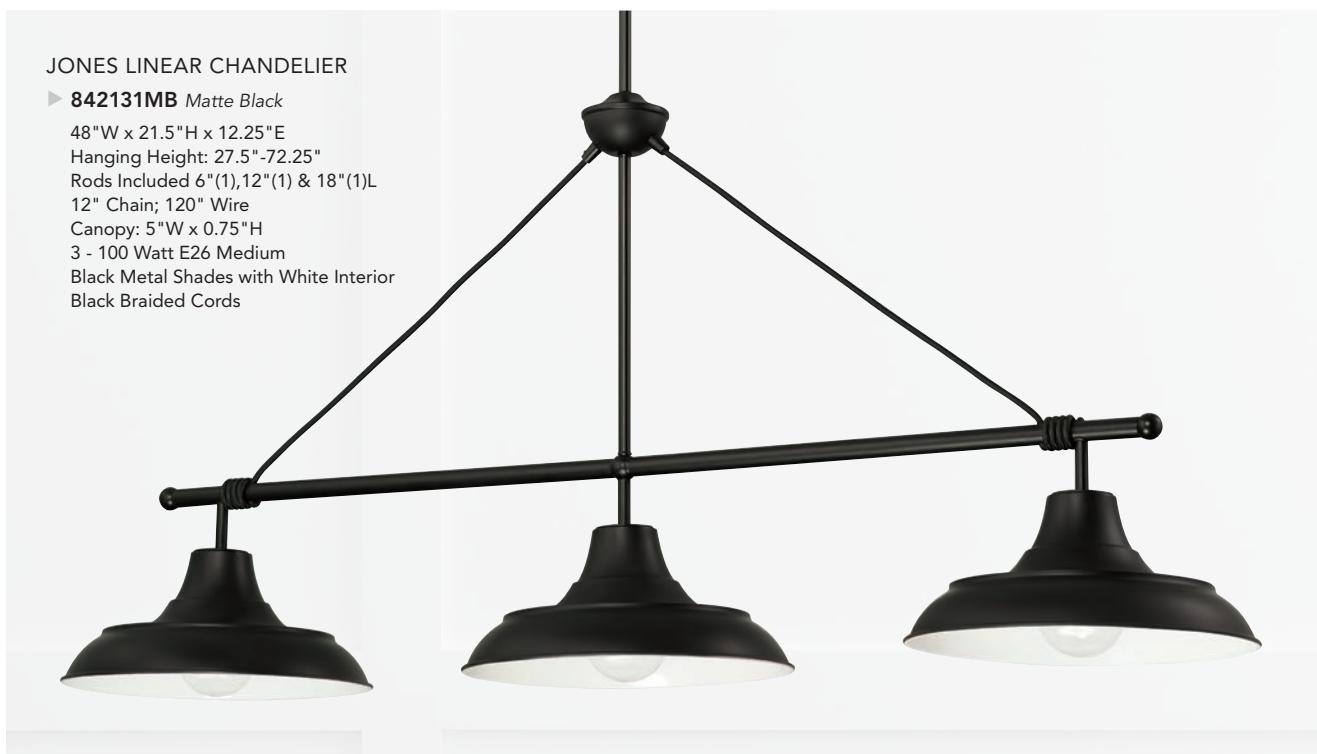

Natural Variation Will Occur

optional shades

CHANDELIERS ARE DESIGNED
TO LOOK GREAT WITH OR
WITHOUT THE INCLUDED
FABRIC SHADES

JONES PENDANT

▲ **342111MB** *Matte Black*

15"W x 7.5"H
Hanging Height: 14.25"-104.25"
96" Wire
Canopy: 5"W x 0.75"H
1 - 100 Watt E26 Medium
Black Metal Shade with White Interior
Black Braided Cord

JONES LINEAR CHANDELIER

► **842131MB** *Matte Black*

48"W x 21.5"H x 12.25"E
Hanging Height: 27.5"-72.25"
Rods Included 6"(1), 12"(1) & 18"(1)L
12" Chain; 120" Wire
Canopy: 5"W x 0.75"H
3 - 100 Watt E26 Medium
Black Metal Shades with White Interior
Black Braided Cords