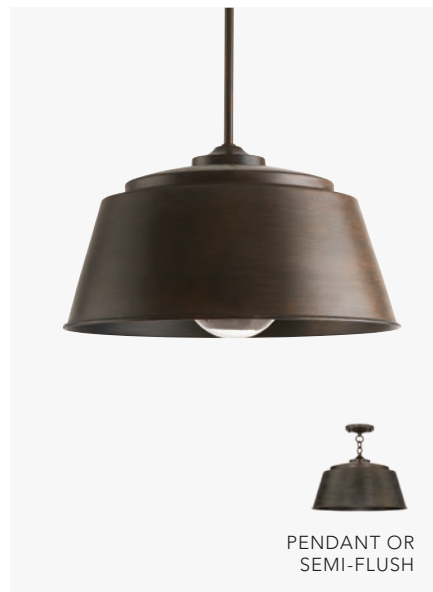

PENDANT OR
SEMI-FLUSH

▲ **229111NG TYBEE METAL PENDANT**
Nordic Grey
16"W x 8.75"H
Hanging Height: 13.75"-60"
Rods Included 6"(1), 12"(1) & 18"(1)L
12" Chain; 120" Wire
Canopy: 5"W x 0.75"H
1 - 100 Watt E26 Medium
Hand-Painted Finish
Convertible Dual Mount
Subtle Variation May Occur