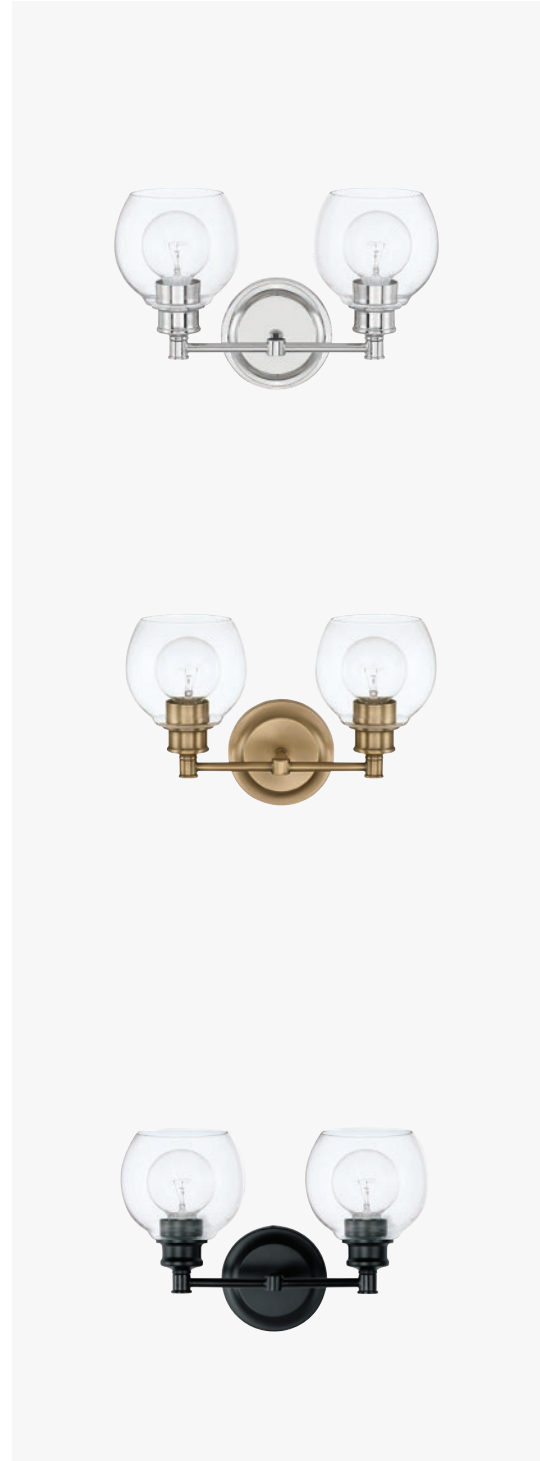

Vanity Lights

MID CENTURY SCONCE

1. ▲ **621111PN-426** *Polished Nickel*
   - ▲ **621111AD-426** *Aged Brass*
   - ▲ **621111MB-426** *Matte Black*
- 5.75"W x 9.75"H x 6.75"E
  Backplate: 5.25"W x 5.25"H x 1"E
  Ctr/top: 2.75" Ctr/btm: 7"
  1 - 100 Watt E26 Medium
  Clear Glass
  Damp Rated

MID CENTURY 2-LIGHT VANITY

1. ▲ **121121PN-426** *Polished Nickel*
   - ▲ **121121AD-426** *Aged Brass*
   - ▲ **121121MB-426** *Matte Black*
- 14.5"W x 9.75"H x 6.75"E
  Backplate: 5.25"W x 5.25"H x 1"E
  Ctr/top: 2.75" Ctr/btm: 7"
  2 - 100 Watt E26 Medium
  Clear Glass
  Damp Rated