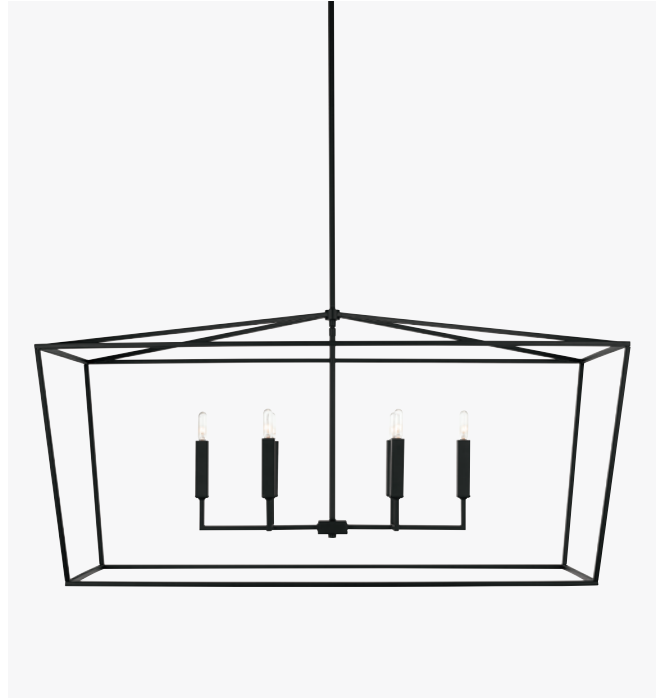

Linear Chandeliers

THEA LINEAR CHANDELIER

- ▲ **837661AD** *Aged Brass*
- ▲ **837661MB** *Matte Black*
- ▲ **837661OR** *Oil Rubbed Bronze*
- ▲ **837661PN** *Polished Nickel*

42"W x 20.5"H x 19.75"E
Hanging Height: 27.25"-71.25"
Rods Included 6"(1), 12"(1) & 18"(1)L
12" Chain; 120" Wire
Canopy: 5"W x 0.75"H
6 - 60 Watt E12 Candelabra