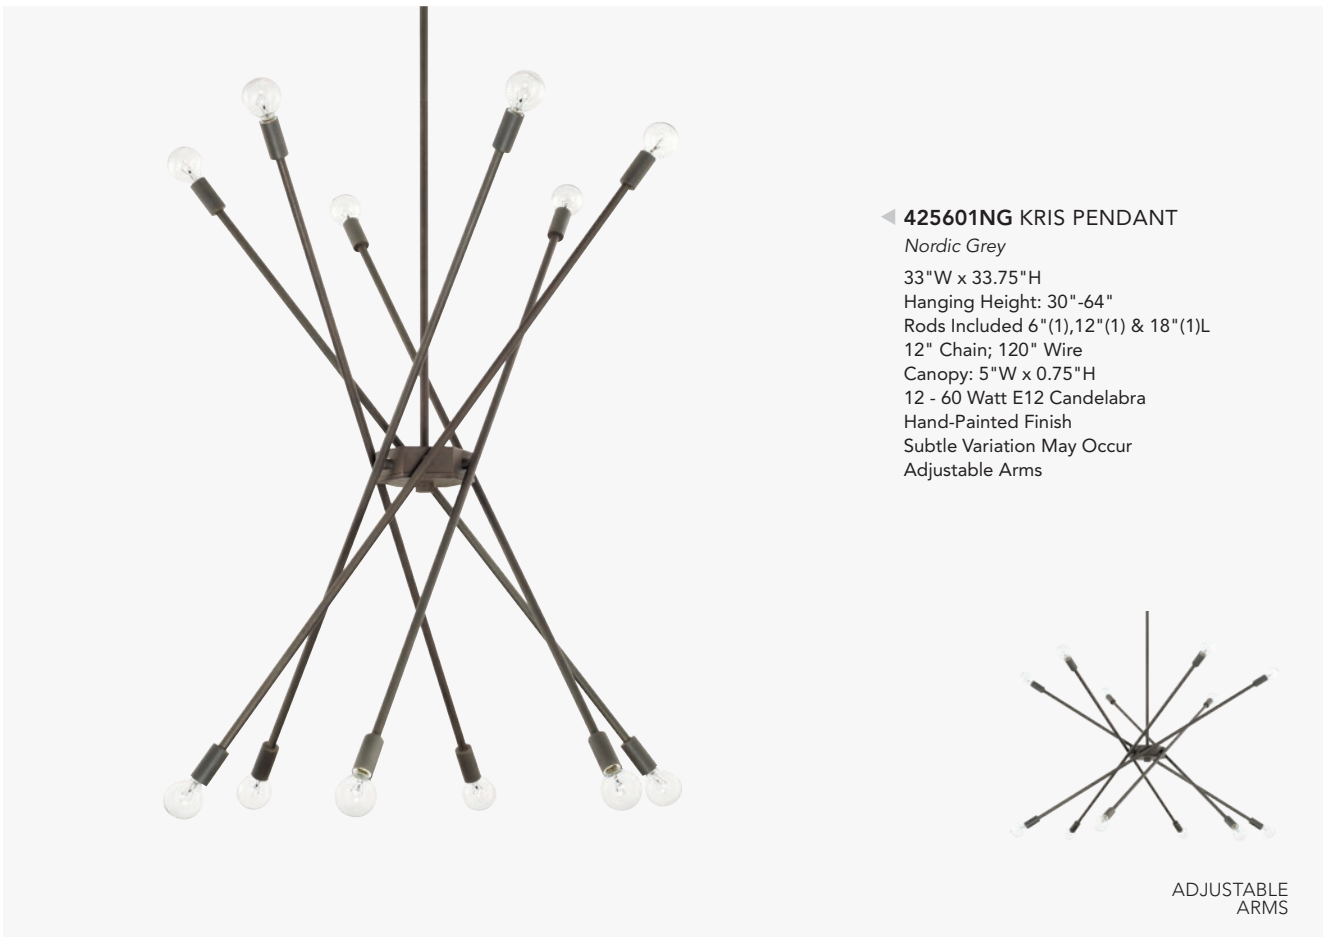

◀ **425601NG KRIS PENDANT**

Nordic Grey

33"W x 33.75"H

Hanging Height: 30"-64"

Rods Included 6"(1), 12"(1) & 18"(1)L

12" Chain; 120" Wire

Canopy: 5"W x 0.75"H

12 - 60 Watt E12 Candelabra

Hand-Painted Finish

Subtle Variation May Occur

Adjustable Arms

ADJUSTABLE
ARMS