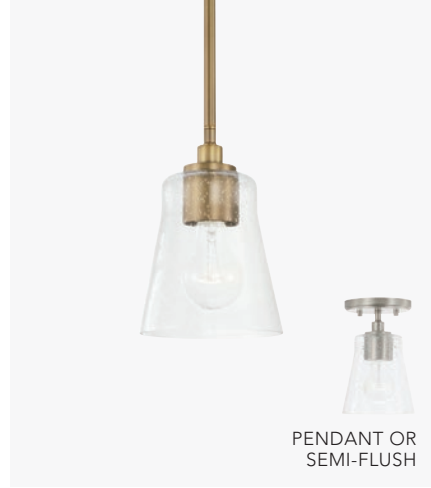

- ▲ **346911AD-533** *Aged Brass*
- **346911BN-533** *Brushed Nickel*
- **346911MB-533** *Matte Black*
- 5.5"W x 7.75"H
- Hanging Height: 8.5"-53.25"
- Rods Included 6"(2) & 12"(2)
- 6" Chain; 72" Wire
- Canopy: 5"W x 0.75"H
- 1 - 100 Watt E26 Medium
- Clear Seeded Glass
- Convertible Dual Mount