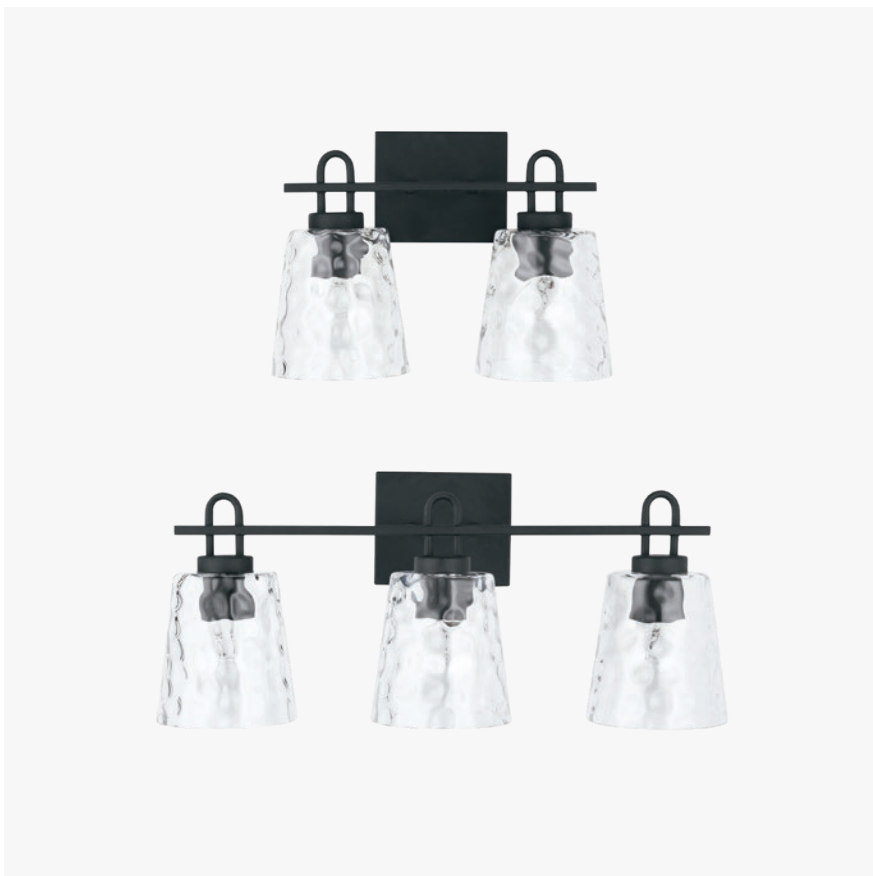

FENTON 2-LIGHT VANITY

◀ **138322BI-492** *Black Iron*

15"W x 10.5"H x 8"E
Backplate: 6"W x 5"H x 0.75"E
Ctr/top: 2.5" Ctr/btm: 8"
2 - 100 Watt E26 Medium
Clear Water Glass
Damp Rated

FENTON 3-LIGHT VANITY

◀ **138332BI-492** *Black Iron*

24"W x 10.5"H x 8"E
Backplate: 6"W x 5"H x 0.75"E
Ctr/top: 2.5" Ctr/btm: 8"
3 - 100 Watt E26 Medium
Clear Water Glass
Damp Rated