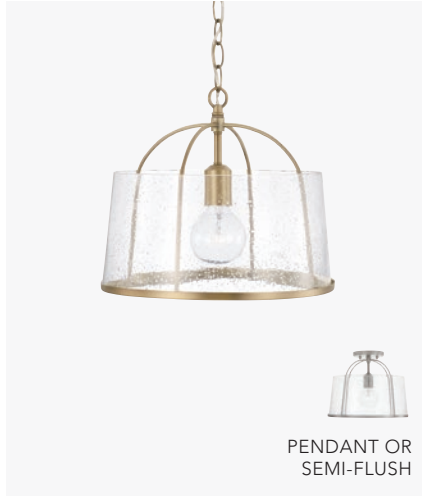

MADISON DUAL MOUNT

- ▲ **247011AD** *Aged Brass*
- **247011BN** *Brushed Nickel*
- **247011MB** *Matte Black*
- 13"W x 11.5"H
- Hanging Height: 10.5"-137.5"
- 120" Chain; 144" Wire
- Canopy: 5"W x 0.75"H
- 1 - 100 Watt E26 Medium
- Clear Seeded Glass
- Convertible Dual Mount