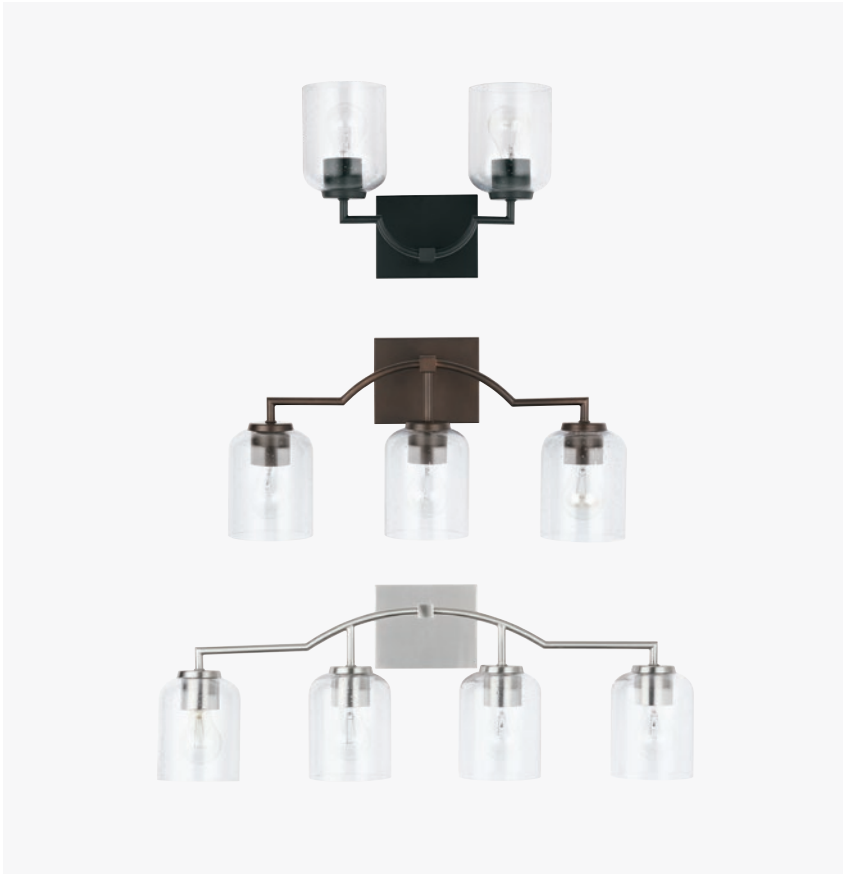

VANITY LIGHTS

CARTER 2-LIGHT VANITY

- ◀ **139321MB-500** *Matte Black*
- **139321BN-500** *Brushed Nickel*
- **139321BZ-500** *Bronze*
- 14"W x 11"H x 6.5"E
- Backplate: 6"W x 5"H x 0.75"E
- Ctr/top: 2.5" Ctr/btm: 8.5"
- 2 - 100 Watt E26 Medium
- Clear Seeded Glass
- Damp Rated

CARTER 3-LIGHT VANITY

- ◀ **139331BZ-500** *Bronze*
- **139331BN-500** *Brushed Nickel*
- **139331MB-500** *Matte Black*
- 22"W x 11"H x 6.5"E
- 3 - 100 Watt E26 Medium

CARTER 4-LIGHT VANITY

- ◀ **139341BN-500** *Brushed Nickel*
- 30.5"W x 11"H x 6.5"E
- 4 - 100 Watt E26 Medium