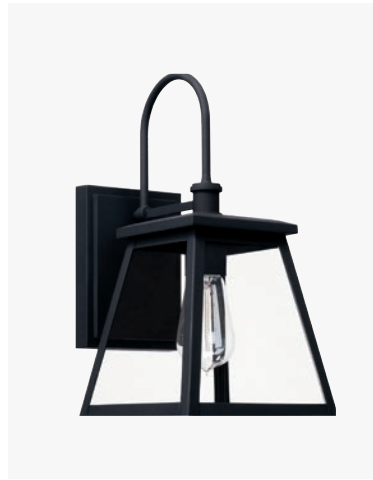

BELMORE

BLACK OR OILED BRONZE (SELECT ITEMS)

BELMORE SMALL WALL LANTERN

▲ **926811BK** *Black*
7.5"W x 14.5"H x 9.75"E
Backplate: 5"W x 7"H x 1"E
Ctr/top: 8" Ctr/btm: 6.5"
1 - 100 Watt E26 Medium
Clear Glass
Wet Rated