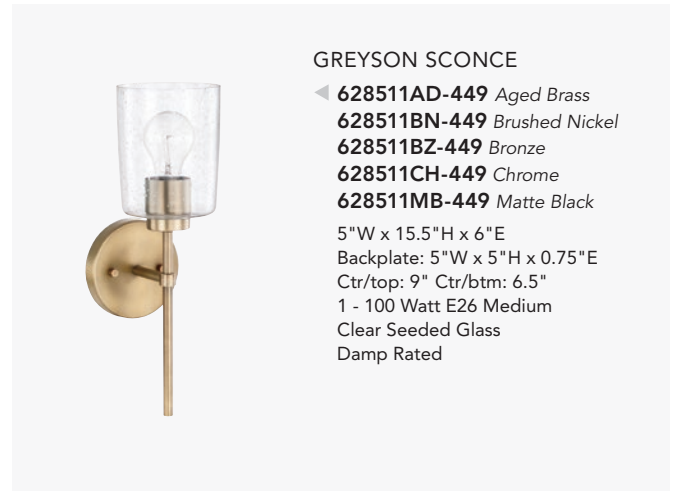

# GREYSON

AGED BRASS, BRONZE, BRUSHED NICKEL OR MATTE BLACK

GREYSON 5-LIGHT CHANDELIER

▲ **428551MB** *Matte Black*  
**428551AD** *Aged Brass*  
**428551BN** *Brushed Nickel*  
**428551BZ** *Bronze*  
29"W x 33"H  
Hanging Height: 36.5"-159"  
120" Chain; 144" Wire  
Canopy: 5"W x 0.75"H  
5 - 60 Watt E12 Candelabra

GREYSON 12-LIGHT CHANDELIER

▲ **428501AD** *Aged Brass*  
**428501BN** *Brushed Nickel*  
**428501BZ** *Bronze*  
**428501MB** *Matte Black*  
40"W x 40"H  
Hanging Height: 43.5"-166"  
120" Chain; 144" Wire  
Canopy: 5"W x 0.75"H  
12 - 60 Watt E12 Candelabra

GREYSON FOYER

▲ **528541BZ** *Bronze*  
**528541AD** *Aged Brass*  
**528541BN** *Brushed Nickel*  
**528541MB** *Matte Black*  
16"W x 22.5"H  
Hanging Height: 29.25"-67.5"  
Rods Included 6"(2) & 12"(2)  
6" Chain; 72" Wire  
Canopy: 5"W x 0.75"H  
4 - 60 Watt E12 Candelabra

### GREYSON MINI PENDANT

- ◀ **328511MB-449** *Matte Black*
  - 328511AD-449** *Aged Brass*
  - 328511BN-449** *Brushed Nickel*
  - 328511BZ-449** *Bronze*
- 4.75"W x 6.75"H  
 Hanging Height: 13.5"-51.5"  
 Rods Included 6" (2) & 12" (2)  
 6" Chain; 72" Wire  
 Canopy: 5"W x 0.75"H  
 1 - 100 Watt E26 Medium  
 Clear Seeded Glass