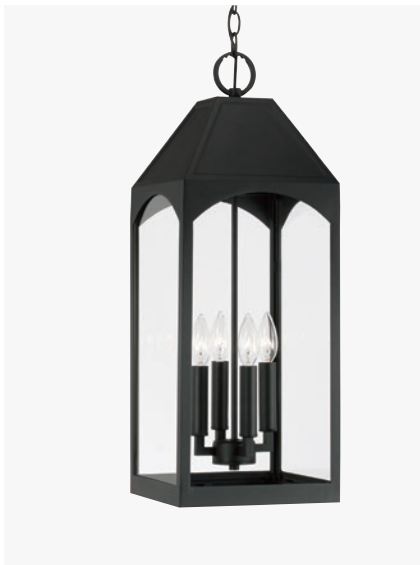

✦ WALL LANTERNS ALSO AVAILABLE IN NIGHT-SKY FRIENDLY DESIGNS

FLUSH MOUNT IN OILED BRONZE

BURTON FLUSH

▲ **946731BK** *Black*  
 ▲ **946731OZ** *Oiled Bronze*  
 14"W x 9"H  
 Canopy: 8"W x 1.5"H  
 3 - 60 Watt E26 Medium  
 Clear Glass  
 Damp Rated