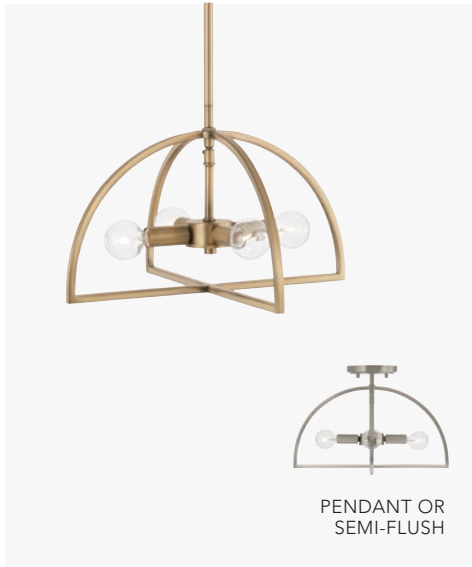

AGED BRASS, BRUSHED NICKEL OR MATTE BLACK