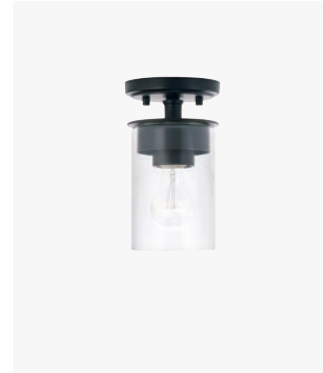

MASON MINI DUAL MOUNT

▲ **246811MB-532** Matte Black
246811AD-532 Aged Brass
246811BN-532 Brushed Nickel
5"W x 7.75"H
Hanging Height: 8.5"-2.75"
Rods Included 6"(2) & 12"(2)
6" Chain; 72" Wire
Canopy: 5"W x 0.75"H
1 - 100 Watt E26 Medium
Clear Glass
Convertible Dual Mount