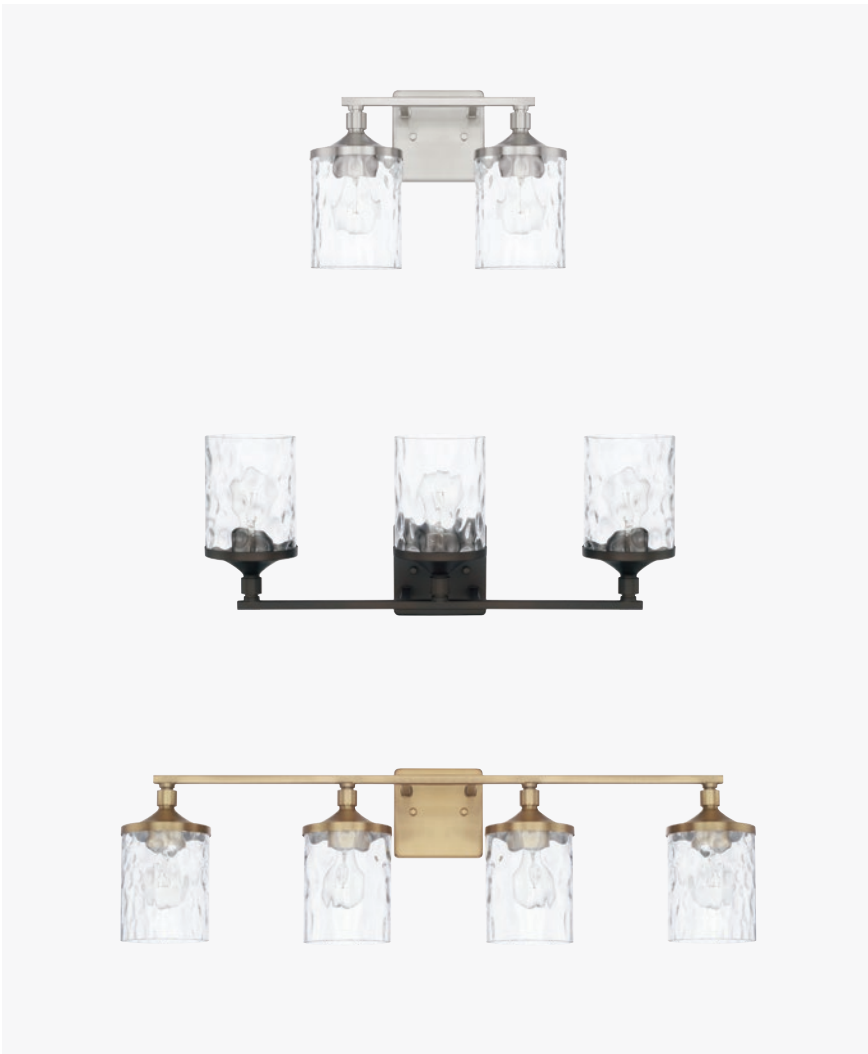

COLTON 2-LIGHT VANITY

- ◀ **128821BN-451** *Brushed Nickel*
- **128821AD-451** *Aged Brass*
- **128821BZ-451** *Bronze*
- **128821MB-451** *Matte Black*

13"W x 10"H x 7"E
Backplate: 5"W x 5"H x 0.75"E
Ctr/top: 2.5" Ctr/btm: 7.5"
2 - 100 Watt E26 Medium
Clear Water Glass
Damp Rated

COLTON 3-LIGHT VANITY

- ◀ **128831BZ-451** *Bronze*
- **128831AD-451** *Aged Brass*
- **128831BN-451** *Brushed Nickel*
- **128831MB-451** *Matte Black*

24"W x 10"H x 7"E
3 - 100 Watt E26 Medium

COLTON 4-LIGHT VANITY

- ◀ **128841AD-451** *Aged Brass*
- **128841BN-451** *Brushed Nickel*
- **128841BZ-451** *Bronze*
- **128841MB-451** *Matte Black*

33.5"W x 10"H x 7"E
4 - 100 Watt E26 Medium

AVAILABLE IN THESE FINISHES:

Aged Brass (AD)

Brushed Nickel (BN)

Matte Black (MB)

Bronze (BZ) - Vanities Only