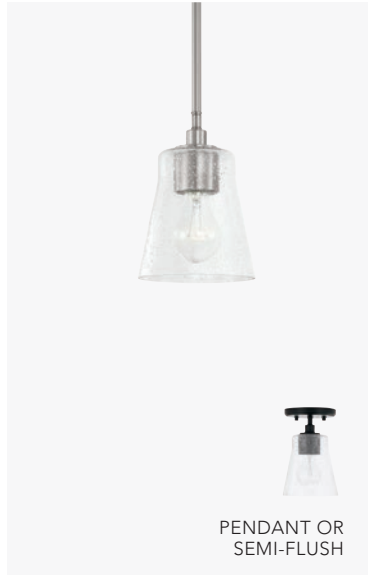

## BAKER ISLAND

▶ **846931BN** *Brushed Nickel*

**846931AD** *Aged Brass*

**846931MB** *Matte Black*

44.5"W x 9.75"H x 10.5"E

Hanging Height: 16.5"-57.5"

Rods Included 6"(4) & 12"(4)

6" Chain; 72" Wire

Canopy: 5"W x 0.75"H x 14.5"L

3 - 100 Watt E26 Medium

Clear Seeded Glass