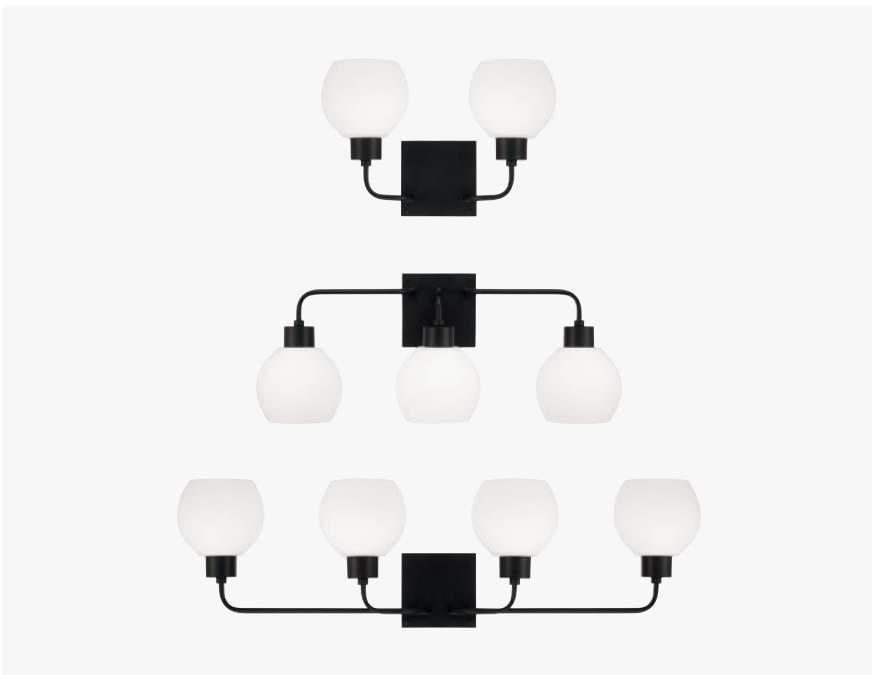

TANNER 2-LIGHT VANITY

◀ **120021MB-540** *Matte Black*

15"W x 9.75"H x 7"E
Backplate: 5"W x 5"H x 0.75"E
Ctr/top: 2.75" Ctr/btm: 7"
2 - 100 Watt E26 Medium
Soft White Glass
Damp Rated

TANNER 3-LIGHT VANITY

◀ **120031MB-540** *Matte Black*

24.5"W x 9.75"H x 7"E
3 - 100 Watt E26 Medium

TANNER 4-LIGHT VANITY

◀ **120041MB-540** *Matte Black*

34"W x 9.75"H x 7.75"E
4 - 100 Watt E26 Medium