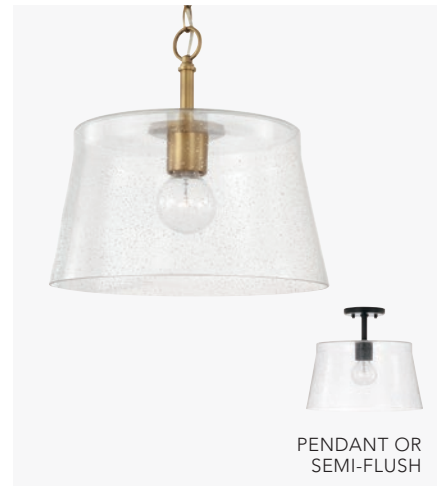

BAKER DUAL MOUNT

- ▲ **246911AD** *Aged Brass*
- **246911BN** *Brushed Nickel*
- **246911MB** *Matte Black*
- 14.25"W x 13.75"H
- Hanging Height: 12"-139.75"
- 120" Chain; 144" Wire
- Canopy: 5"W x 0.75"H
- 1 - 100 Watt E26 Medium
- Clear Seeded Glass
- Convertible Dual Mount