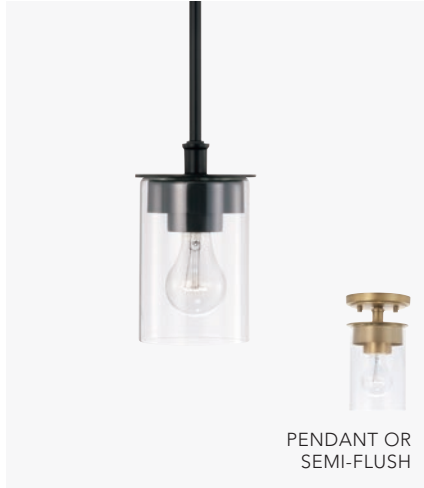

FOYERS + PENDANTS

GREYSON MINI PENDANT

- ▲ **328511AD-449** *Aged Brass*
- **328511BN-449** *Brushed Nickel*
- **328511BZ-449** *Bronze*
- **328511MB-449** *Matte Black*
- 4.75"W x 6.75"H
- Hanging Height: 13.5"-51.5"
- Rods Included 6"(2) & 12"(2)
- 6" Chain; 72" Wire
- Canopy: 5"W x 0.75"H
- 1 - 100 Watt E26 Medium
- Clear Seeded Glass

MASON MINI DUAL MOUNT

- ▲ **246811MB-532** *Matte Black*
- **246811AD-532** *Aged Brass*
- **246811BN-532** *Brushed Nickel*
- 5"W x 7.75"H
- Hanging Height: 8.5"-2.75"
- Rods Included 6"(2) & 12"(2)
- 6" Chain; 72" Wire
- Canopy: 5"W x 0.75"H
- 1 - 100 Watt E26 Medium
- Clear Glass
- Convertible Dual Mount

PENDANT OR
SEMI-FLUSH

BAKER MINI PENDANT

- ▲ **346911AD-533** *Aged Brass*
- **346911BN-533** *Brushed Nickel*
- **346911MB-533** *Matte Black*
- 5.5"W x 7.75"H
- Hanging Height: 8.5"-53.25"
- Rods Included 6"(2) & 12"(2)
- 6" Chain; 72" Wire
- Canopy: 5"W x 0.75"H
- 1 - 100 Watt E26 Medium
- Clear Seeded Glass
- Convertible Dual Mount

PENDANT OR
SEMI-FLUSH

BAXLEY MINI PENDANT

- ▲ **314411BZ-334** *Bronze*
- **314411MB-334** *Matte Black*
- **314411BN-334** *Brushed Nickel*
- **314411PN-334** *Polished Nickel*
- 5"W x 6"H
- Hanging Height: 13"-51.25"
- Rods Included 6"(2) & 12"(2)
- 6" Chain; 72" Wire
- Canopy: 5"W x 0.75"H
- 1 - 100 Watt E26 Medium
- Soft White Glass

LAWSON PENDANT

- ▲ **348812MB-542** *Matte Black*
- **348812BN-542** *Brushed Nickel*
- **348812AD-542** *Aged Brass*
- 5"W x 6"H
- Hanging Height: 12.75"-50.75"
- Rods Included 6"(2) & 12"(2)
- 6" Chain; 72" Wire
- Canopy: 5"W x 0.75"H
- 1 - 60 Watt E26 Medium
- Soft White Glass

STANTON SMALL PENDANT

- ▲ **4031BB-212** *Burnished Bronze*
- **4031BN-212** *Brushed Nickel*
- 6.75"W x 6.5"H
- Hanging Height: 12.5"-56.75"
- Rods Included 6"(1), 12"(1) & 18"(1)L
- 12" Chain; 120" Wire
- Canopy: 5"W x 1"H
- 1 - 100 Watt E26 Medium
- Soft White Glass