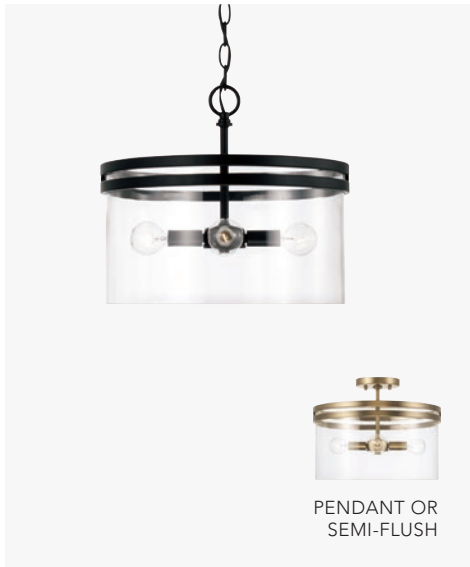

AGED BRASS, BRUSHED NICKEL OR MATTE BLACK