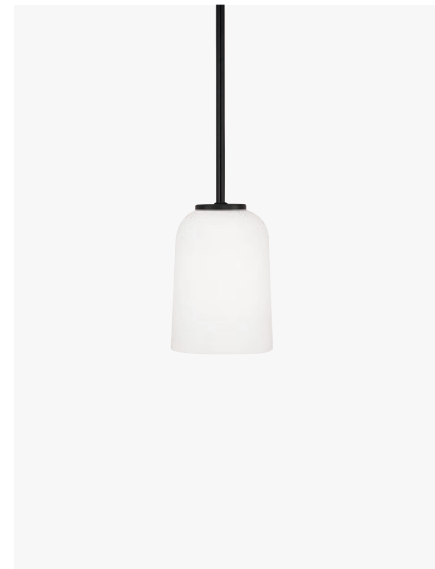

LAWSON PENDANT

▲ **348812MB-542** *Matte Black*
348812BN-542 *Brushed Nickel*
348812AD-542 *Aged Brass*
3"W x 6"H
Hanging Height: 13.5"-51.5"
Rods Included 6"(2) & 12"(2)
6" Chain; 72" Wire
Canopy: 5"W x 0.75"H
1 - 100 Watt E26 Medium
Soft White Glass