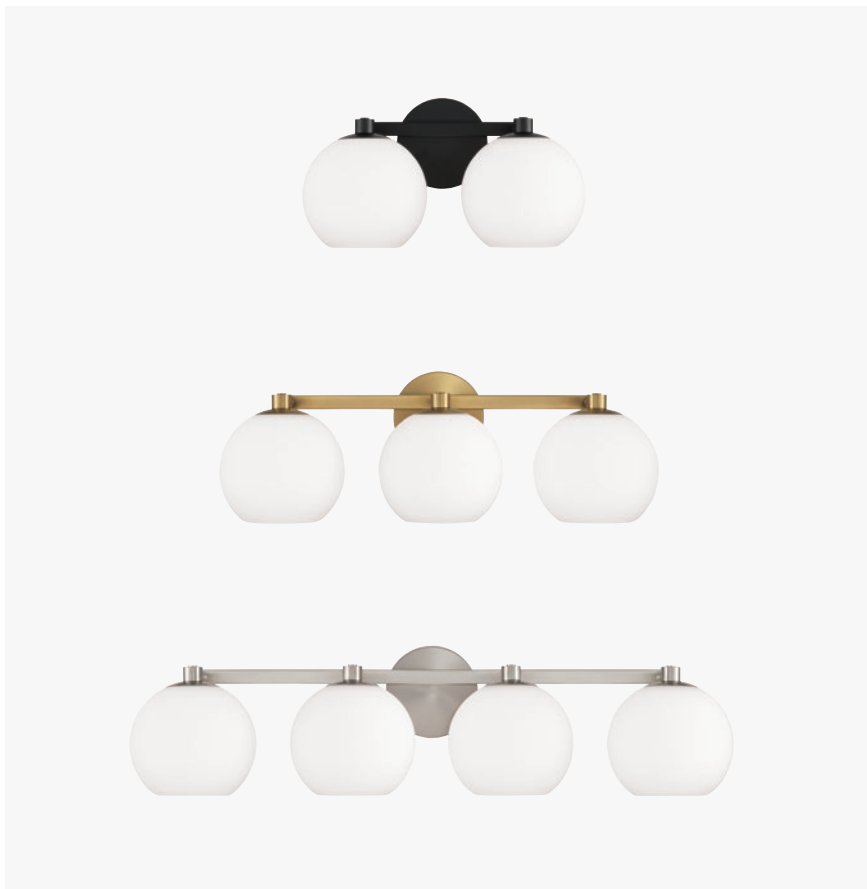

ANSLEY 2-LIGHT VANITY

- ◀ **152121MB-548** *Matte Black*
- **152121AD-548** *Aged Brass*
- **152121BN-548** *Brushed Nickel*
- 14.75"W x 8"H x 7.75"E
- Backplate: 5"W x 5"H x 1"E
- Ctr/top: 2.5" Ctr/btm: 5.5"
- 2 - 100 Watt E26 Medium
- Soft White Glass
- Damp Rated

ANSLEY 3-LIGHT VANITY

- ◀ **152131AD-548** *Aged Brass*
- **152131BN-548** *Brushed Nickel*
- **152131MB-548** *Matte Black*
- 22.75"W x 8"H x 7.75"E
- 3 - 100 Watt E26 Medium

ANSLEY 4-LIGHT VANITY

- ◀ **152141BN-548** *Brushed Nickel*
- **152141AD-548** *Aged Brass*
- **152141MB-548** *Matte Black*
- 31"W x 8"H x 7.75"E
- 4 - 100 Watt E26 Medium

AVAILABLE IN THESE FINISHES:

Aged Brass (AD)

Brushed Nickel (BN)

Matte Black (MB)