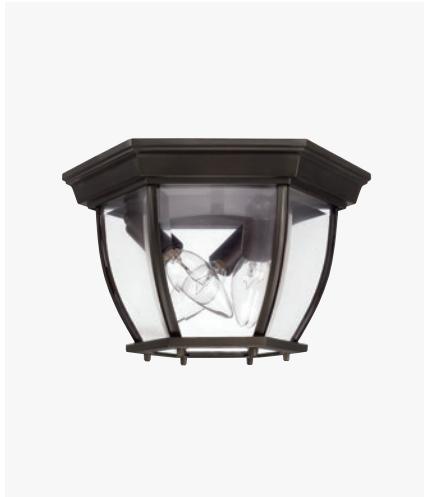

OUTDOOR FLUSH-MOUNT

▲ **9802OB** *Old Bronze*
9802BK *Black*
10.75"W x 6.75"H
3 - 60 Watt E12 Candelabra
Clear Beveled Glass
Damp Rated