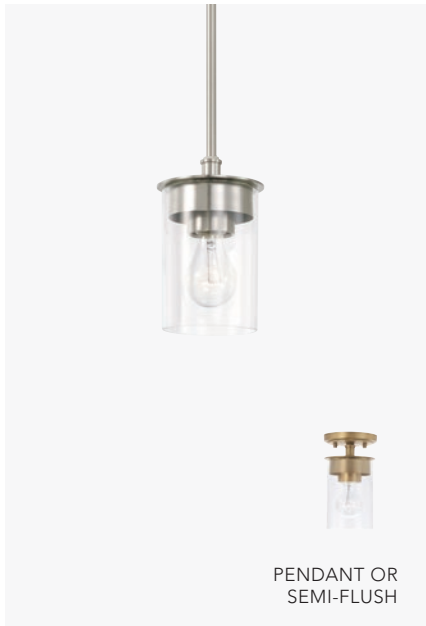

AGED BRASS, BRUSHED NICKEL OR MATTE BLACK