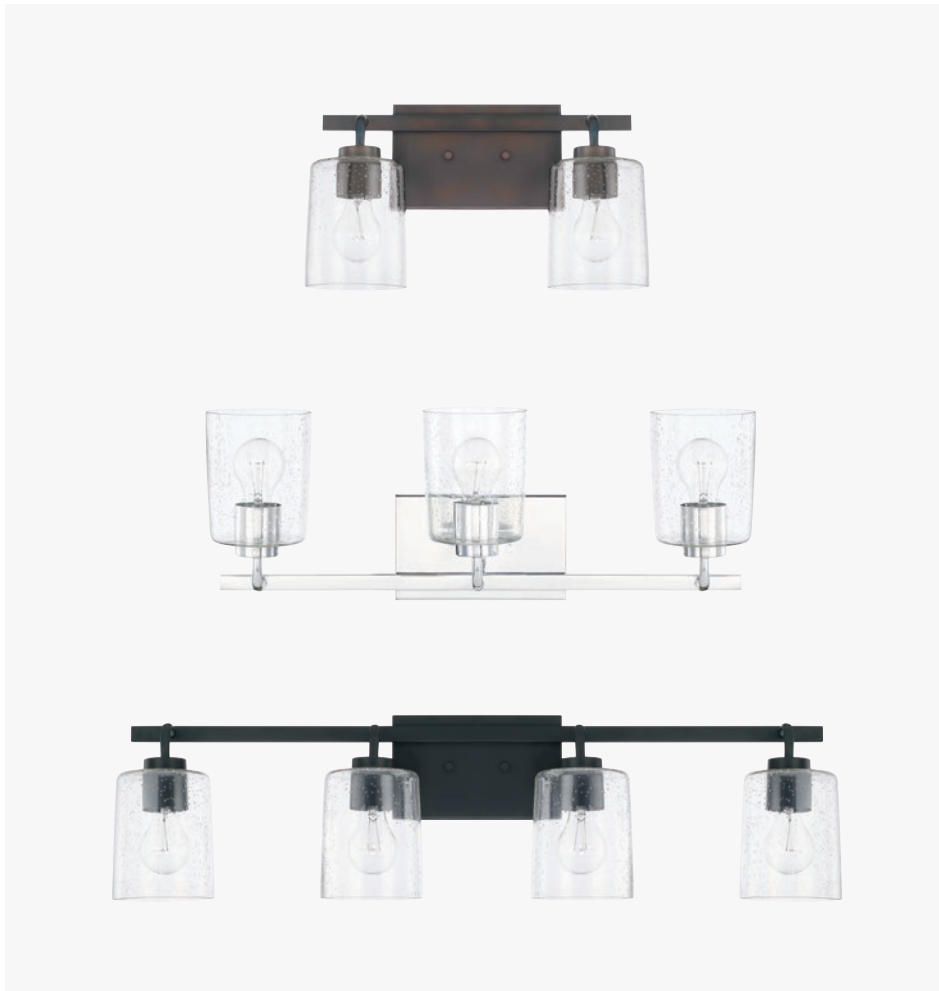

AGED BRASS, BRONZE, BRUSHED NICKEL, MATTE BLACK OR CHROME

GREYSON MINI PENDANT

1. ◀ **328511MB-449** *Matte Black*
   - **328511AD-449** *Aged Brass*
   - **328511BN-449** *Brushed Nickel*
   - **328511BZ-449** *Bronze*
- 4.75"W x 6.75"H
  Hanging Height: 13.5"-51.5"
  Rods Included 6" (2) & 12" (2)
  6" Chain; 72" Wire
  Canopy: 5"W x 0.75"H
  1 - 100 Watt E26 Medium
  Clear Seeded Glass

GREYSON SCONCE

1. ◀ **628511AD-449** *Aged Brass*
   - **628511BN-449** *Brushed Nickel*
   - **628511BZ-449** *Bronze*
   - **628511CH-449** *Chrome*
   - **628511MB-449** *Matte Black*
2. 5"W x 15.5"H x 6"E
   Backplate: 5"W x 5"H x 0.75"E
   Ctr/top: 9" Ctr/btm: 6.5"
   1 - 100 Watt E26 Medium
   Clear Seeded Glass
   Damp Rated

GREYSON 2-LIGHT VANITY

1. ◀ **128521BZ-449** *Bronze*
   - **128521AD-449** *Aged Brass*
   - **128521BN-449** *Brushed Nickel*
   - **128521CH-449** *Chrome*
   - **128521MB-449** *Matte Black*
- 14.5"W x 9.25"H x 6"E
  Backplate: 8.25"W x 5"H x 0.75"E
  Ctr/top: 2.5" Ctr/btm: 6.75"
  2 - 100 Watt E26 Medium
  Clear Seeded Glass
  Damp Rated

GREYSON 3-LIGHT VANITY

1. ◀ **128531CH-449** *Chrome*
   - **128531AD-449** *Aged Brass*
   - **128531BN-449** *Brushed Nickel*
   - **128531BZ-449** *Bronze*
   - **128531MB-449** *Matte Black*
- 24.5"W x 9.25"H x 6"E
  3 - 100 Watt E26 Medium

GREYSON 4-LIGHT VANITY

1. ◀ **128541MB-449** *Matte Black*
   - **128541AD-449** *Aged Brass*
   - **128541BN-449** *Brushed Nickel*
   - **128541BZ-449** *Bronze*
   - **128541CH-449** *Chrome*
- 34.5"W x 9.25"H x 6"E
  4 - 100 Watt E26 Medium

AVAILABLE IN THESE FINISHES: