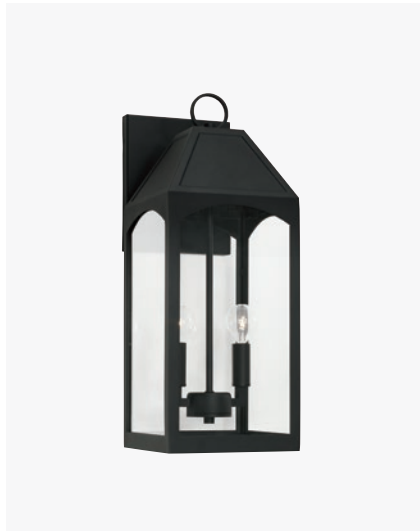

BURTON MEDIUM WALL LANTERN

▲ **946321BK** *Black*
7.75"W x 20.5"H x 9.75"E
Backplate: 6.75"W x 8.25"H x 1"E
Ctr/top: 4.5" Ctr/btm: 16"
2 - 60 Watt E12 Candelabra
Clear Glass
Wet Rated