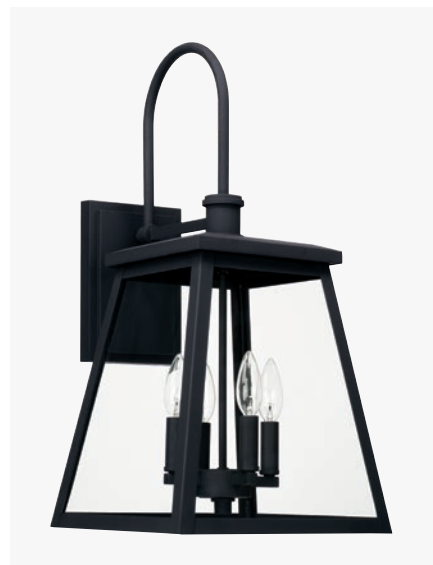

BELMORE LARGE WALL LANTERN

▲ **926841BK** *Black*
11.5"W x 24"H x 14.25"E
Backplate: 5.5"W x 8.25"H x 1.25"E
Ctr/top: 12" Ctr/btm: 12"
4 - 60 Watt E12 Candelabra
Clear Glass
Wet Rated

AVAILABLE IN THESE FINISHES:

Oiled Bronze (OZ)

Black (BK)