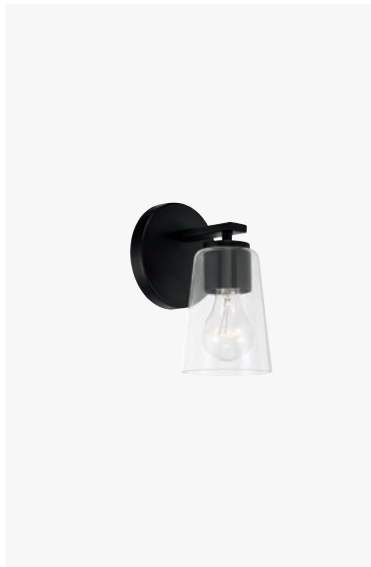

AGED BRASS, BRUSHED NICKEL OR MATTE BLACK

PORTMAN PENDANT

- ◀ **348641BN-538** *Brushed Nickel*
- **348641MB-538** *Matte Black*
- **348641AD-538** *Aged Brass*

17.5"W x 21"H
Hanging Height: 24.5"-147"
120" Chain; 144" Wire
Canopy: 5"W x 0.75"H
4 - 60 Watt E12 Candelabra
Clear Glass

PORTMAN SCONCE

- ◀ **648611MB-537** *Matte Black*
- **648611AD-537** *Aged Brass*
- **648611BN-537** *Brushed Nickel*

5"W x 8.5"H x 5.75"E
Backplate: 5"W x 5"H x 0.75"E
Ctr/top: 2.5" Ctr/btm: 5.75"
1 - 100 Watt E26 Medium
Clear Glass
Damp Rated