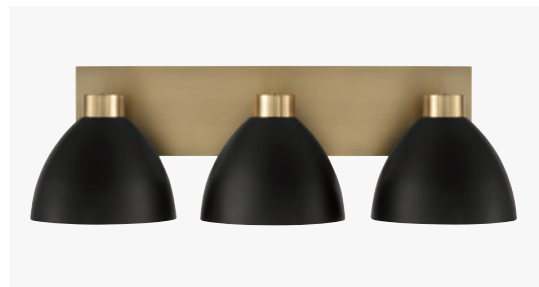

ROSS 3-LIGHT VANITY

- ▲ **152031AB** *Aged Brass and Black*
- ▲ **152031AW** *Aged Brass and White*
- 25.25"W x 8"H x 8.5"E
- 3 - 100 Watt E26 Medium
- Metal Shades with White Interior
- Damp Rated