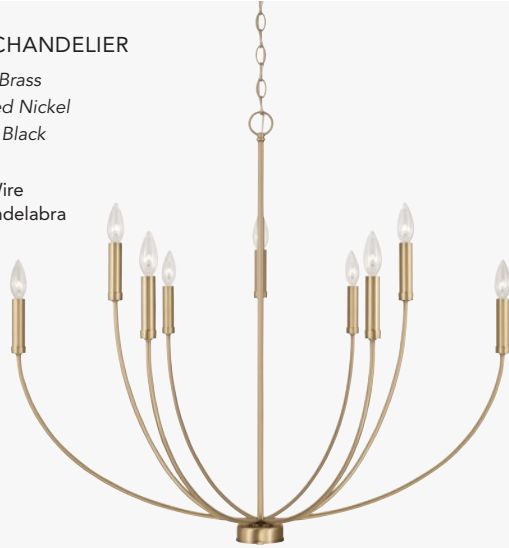

COHEN SMALL CHANDELIER

▲ **452561ML** *Mystic Luster*
 22"W x 32.25"H
 120" Chain; 180" Wire
 6 - 60 Watt E12 Candelabra

PENDANT OR
 SEMI-FLUSH

COHEN DUAL MOUNT

◀ **252531ML** *Mystic Luster*
 16"W x 13.5"H
 120" Chain; 180" Wire
 3 - 60 Watt E12 Candelabra
 White Fabric Bolt-On Shade with Painted White Glass Diffuser
 Convertible Dual Mount

BUILD BEAUTIFUL

HIGH DESIGN, PERFECTLY PRICED

Designed with new builds, remodels, and home projects in mind, our HomePlace Lighting brand is easy on the eyes, and on the budget. Discover elevated essentials to mix, match, and complement any style.

ANSLEY 9-LIGHT CHANDELIER

- ▶ **452191AD** *Aged Brass*
- 452191BN** *Brushed Nickel*
- 452191MB** *Matte Black*
- 35.25"W x 32.5"H
- 120" Chain; 144" Wire
- 9 - 60 Watt E12 Candelabra

ANSLEY 6-LIGHT CHANDELIER