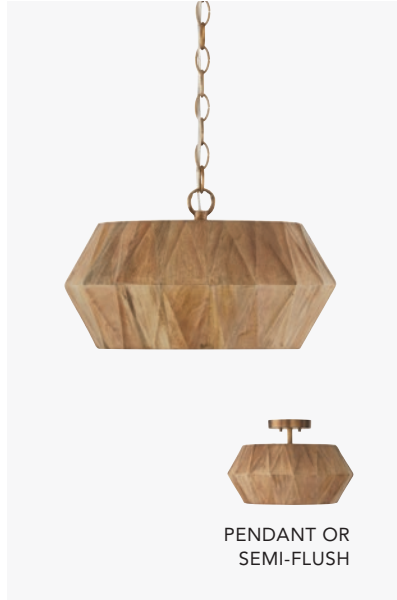

Nadeau

LIGHT WOOD + PATINAED BRASS

NADEAU SCONCE

▲ 651021LW

Light Wood and Patinaed Brass
6.5"W x 15"H x 7.5"E
2 - 60 Watt E12 Candelabra
Handcrafted of Mango Wood
Natural Variation May Occur
Damp Rated

PENDANT OR
SEMI-FLUSH

NADEAU DUAL MOUNT

▲ 251011LW

Light Wood and Patinaed Brass
15"W x 10.75"H
120" Chain; 180" Wire
1 - 100 Watt E26 Medium
Handcrafted of Mango Wood
Natural Variation May Occur
Convertible Dual Mount

NADEAU PENDANT

▲ 351041LW

Light Wood and Patinaed Brass
22"W x 10.75"H
Rods Included 6"(1), 12"(1) & 18"(1)L
12" Chain; 120" Wire
4 - 60 Watt E12 Candelabra
Handcrafted of Mango Wood
Natural Variation May Occur

Brody

NEW CHANDELIER SIZE