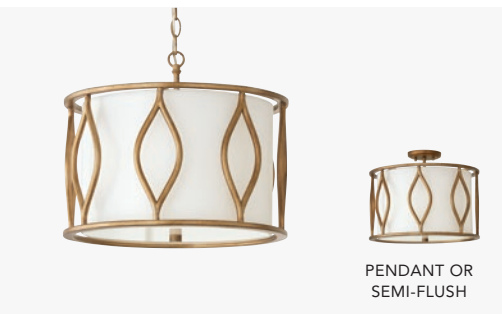

PENDANT OR
SEMI-FLUSH

COHEN DUAL MOUNT

◀ **252531ML** *Mystic Luster*
16"W x 13.5"H
120" Chain; 180" Wire
3 - 60 Watt E12 Candelabra
White Fabric Bolt-On Shade with Painted White Glass Diffuser
Convertible Dual Mount