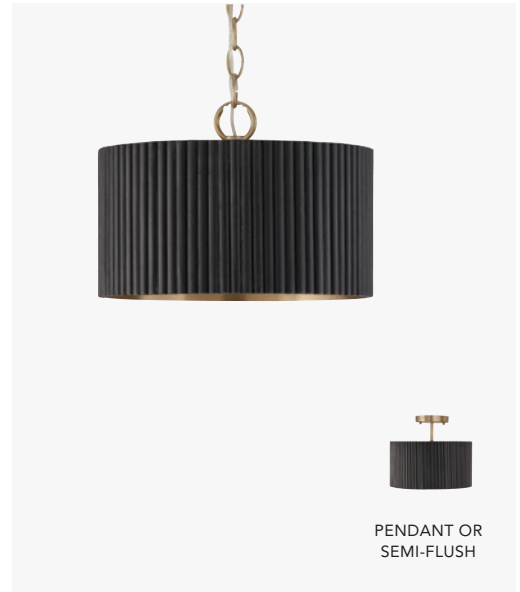

DONOVAN DUAL MOUNT

- ▲ **250711KR** *Black Stain and Matte Brass*
- **250711WS** *White Wash and Matte Brass*
- 12.5"W x 11.75"H
- 120" Chain; 180" Wire
- 1 - 100 Watt E26 Medium
- Handcrafted with Mango Wood
- Natural Variation May Occur
- Convertible Dual Mount