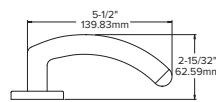

125

Lever returns within
1/2" (13mm) of door face

*Not available with Inspire™ roseless trim and not offered in 629 or 630 finishes.

Salvador

Dreamlike beauty
manifested in solid,
familiar forms.

106

107

108