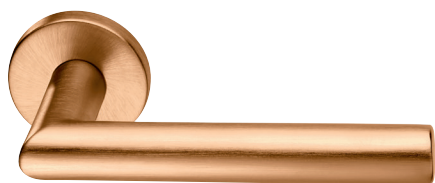

ML2000 Mortise Lock Thumbturns

MT1

MT2

MT3

NOTE: Thumbturn back plate will match shape of rose chosen (i.e. round or square)

ML2000 Mortise Lock Escutcheons

L ESCUTCHEON

R ESCUTCHEON

Muséo Finishes

605 Bright brass, clear coated

606 Satin brass, clear coated

611 Bright bronze, clear coated

612 Satin bronze, clear coated

613 Dark oxidized satin bronze,
oil rubbed

613E Dark oxidized satin bronze,
equivalent