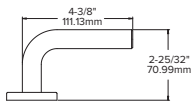

125

Lever returns within
1/2" (13mm) of door face

*Not available with Inspire™ roseless trim and not offered in 629 or 630 finishes.

Salvador

Dreamlike beauty
manifested in solid,
familiar forms.

106

107

108