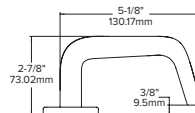

Jackson

Intuitive shapes, moving with the energetic rhythm of modern life.

105

117

119

121*

Lever returns within
1/2" (13mm) of door face

126