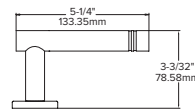

27M*

*Not available with Inspire™ roseless trim and only offered in 629, 630, 613E, BSP and WSP finishes.