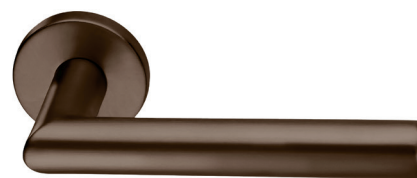

613E Dark oxidized satin bronze,
equivalent