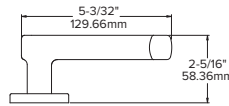

Jackson

Intuitive shapes, moving with the energetic rhythm of modern life.

105

117

119

121*

Lever returns within
1/2" (13mm) of door face

126