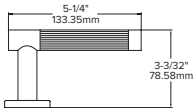

109

110

Lever returns within
1/2" (13mm) of door face

123

Lever returns within
1/2" (13mm) of door face

128

Piet

Striking levers with sleek, clean lines.