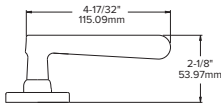

111*

112

114

115

116

Lever returns within
1/2" (13mm) of door face

131

Lever returns within
1/2" (13mm) of door face