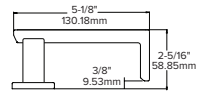

137*

136*

Lever returns within 1/2" (13mm) of door face

138*

Laszlo

Fine art meets function through crafted lines and flowing curves.

147

Lever returns within
1/2" (13mm) of door face