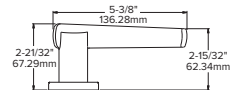

111*

112

114

115

116

Lever returns within
1/2" (13mm) of door face

131

Lever returns within
1/2" (13mm) of door face