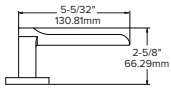

137*

136*

Lever returns within 1/2" (13mm) of door face

138*

Laszlo

Fine art meets function through crafted lines and flowing curves.

147

Lever returns within
1/2" (13mm) of door face