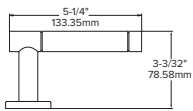

Piet

Striking levers with sleek, clean lines.

21G*

21L*

21M*

21S*

23M*

25M*

27M*

*Not available with Inspire™ roseless trim and only offered in 629, 630, 613E, BSP and WSP finishes.