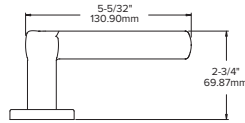

111*

112

114

115

116

Lever returns within
1/2" (13mm) of door face

131

Lever returns within
1/2" (13mm) of door face