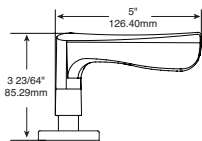

*Not available with Inspire™ roseless trim.
The Marc Collection is not offered in 629 or 630 finishes.