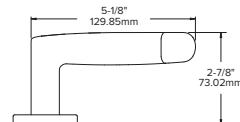

111*

112

114

115

116

Lever returns within
1/2" (13mm) of door face

131

Lever returns within
1/2" (13mm) of door face