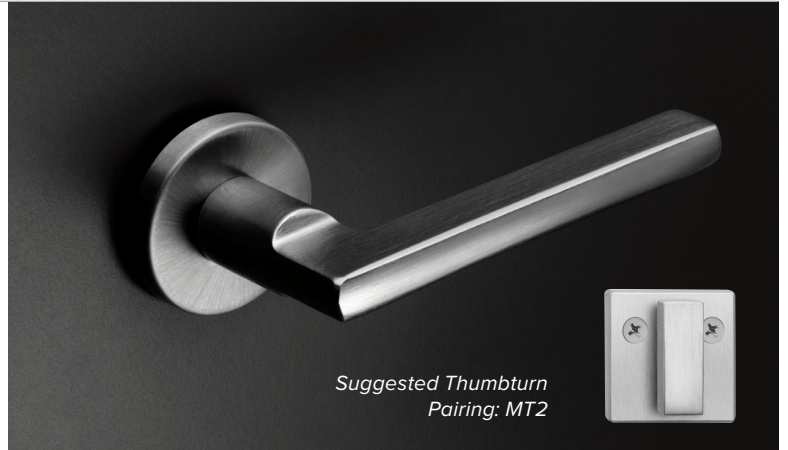

**Corbin
Russwin**

ASSA ABLOY

Experience a safer
and more open world

The ART of the Opening

The Museofi Line offers a wide variety of lever styles and finishes for commercial door hardware, providing a solution for any opening. The possibilities are endless.

Georgia

Timeless elegance in forms inspired by the natural world.

Suggested Thumbturn
Pairing: MT2

102

103

104*

124

Lever returns within
1/2" (13mm) of door face