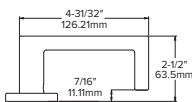

Lever returns within
1/2" (13mm) of door face

123