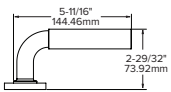

Laszlo

Fine art meets function through crafted lines and flowing curves.

147

Lever returns within
1/2" (13mm) of door face

148

149

150