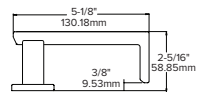

137*

136*

Lever returns within 1/2" (13mm) of door face

138*

Laszlo

Fine art meets function through crafted lines and flowing curves.

147

Lever returns within
1/2" (13mm) of door face