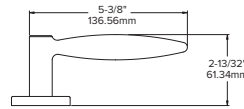

Jackson

Intuitive shapes, moving with the energetic rhythm of modern life.

105

117

119

121*

Lever returns within
1/2" (13mm) of door face

126

Lever returns within
1/2" (13mm) of door face

152

*Not available with Inspire™ roseless trim.

The Jackson Collection is not offered in 629 or 630 finishes.