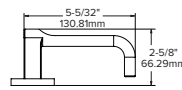

Laszlo

Fine art meets function through crafted lines and flowing curves.

147

Lever returns within
1/2" (13mm) of door face

148

149

150