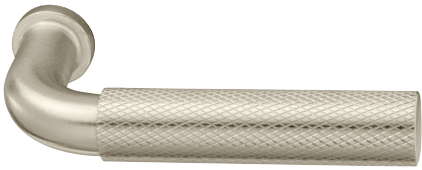

Laszlo

Fine art meets function through crafted lines and flowing curves.

147

Lever returns within
1/2" (13mm) of door face

148

149

150