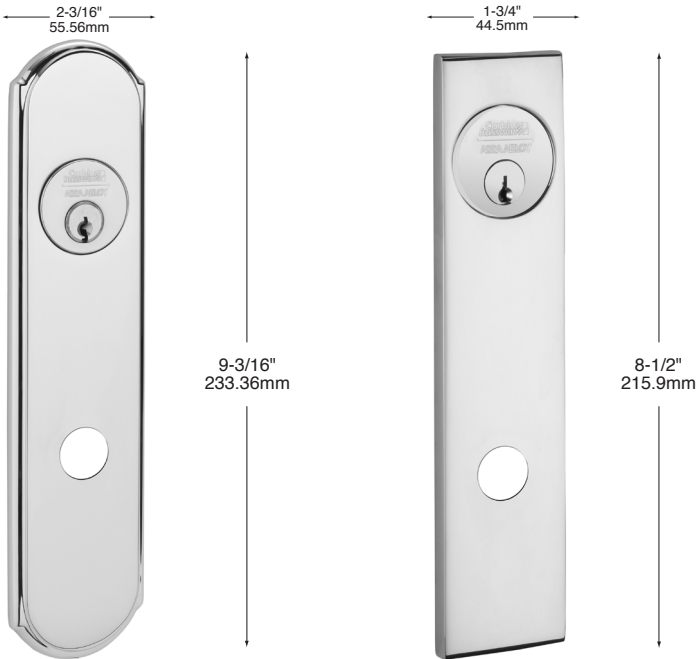

2-3/16"
55.56mm

Y ROSE

3-1/4"
82.55mm

E4 ROSE

*Square cylinder collar and thumbturn plate included when ordering E2, E3, E4 roses

Inspire™ Roseless Trim

J COLLAR

Compatible with:
 TL3700 tubular locks,
 ML2000 mortise locks and
 Access 600™ RNE1 mortise
 access control locks

ML2000 Mortise Lock Thumbturns

MT1

MT2

MT3

NOTE: Thumbturn back plate will match shape of rose chosen (i.e. round or square)

ML2000 Mortise Lock Escutcheons

L ESCUTCHEON

R ESCUTCHEON