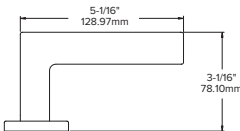

111*

112

114

115

116

Lever returns within
1/2" (13mm) of door face

131

Lever returns within
1/2" (13mm) of door face