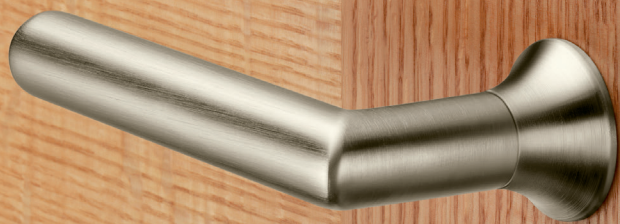

ASSA ABLOY

Experience a safer
and more open world

The ART of Inspiration

Jumpstart your creativity with Inspire™ roseless trim. The harmonious union of lever and door creates an artful approach to every opening.

Is door hardware obvious? Sometimes. But subtlety is key to good design. Select a stunning Museo lever, combine it with Inspire trim, and create a masterpiece!

Offered with most Museo levers, this exquisite trim by Corbin Russwin will inspire you and the door openings in your facilities to be works of art.