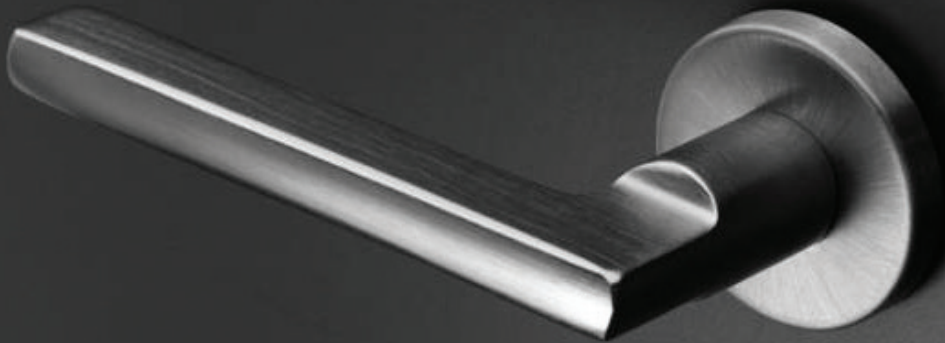

The ASSA ABLOY Group is the global leader in access solutions.
Every day, we help billions of people experience a more open world.

ASSA ABLOY Opening Solutions leads the development within
door openings and products for access solutions in homes, businesses
and institutions. Our offering includes doors, frames, door and window
hardware, mechanical and smart locks, access control and service.

Corbin Russwin, Inc.
225 Episcopal Road
Berlin, CT 06037-4004
corbinrusswin.com
corbinrusswinmuseo.com
Phone 800 543 3658
Fax 800 447 6714

ASSA ABLOY Opening Solutions
Door Security Solutions Canada
160 Four Valley Drive
Vaughan, ON L4K 4T9
www.assaabloydss.ca
Phone 1 800 461 3007

Corbin Russwin and Mus00 are registered trademarks of Corbin Russwin, Inc., an ASSA ABLOY Group company. These materials are protected under US copyright laws. Other products' brand names may be trademarks or registered trademarks of their respective owners and are mentioned for reference purposes only. All contents current at time of publication. Corbin Russwin, Inc., an ASSA ABLOY Group company reserves the right to change availability of any item in this catalog, its design, construction, and/or its materials. Copyright ' 2009-2024, ASSA ABLOY Access and Egress Hardware Group, Inc. All rights reserved. Reproduction in whole or in part without the express written permission of ASSA ABLOY Access and Egress Hardware Group, Inc. is prohibited.

45145 5024 0524R