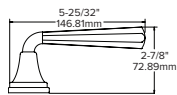

143*

*Not available with Inspire™ roseless trim

140 and 143 not available with privacy function on Tubular Locks (TL3720 and TL3720A).