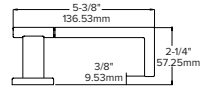

Josef

Tribute to the square with beautifully simple, but dramatic forms.

133*

134*

135*

Lever returns within 1/2" (13mm) of door face

137*

136*

Lever returns within 1/2" (13mm) of door face

138*