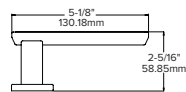

137*

136*

Lever returns within 1/2" (13mm) of door face

138*

Laszlo

Fine art meets function through crafted lines and flowing curves.

147

Lever returns within
1/2" (13mm) of door face