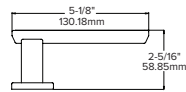

Josef

Tribute to the square with beautifully simple, but dramatic forms.

133*

134*

135*

Lever returns within 1/2" (13mm) of door face

137*

136*

Lever returns within 1/2" (13mm) of door face

138*