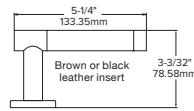

Piet

Striking levers with sleek, clean lines.

21G*

21L*

21M*

21S*

23M*

25M*

27M*

*Not available with Inspire™ roseless trim and only offered in 629, 630, 613E, BSP and WSP finishes.