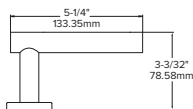

Piet

Striking levers with sleek, clean lines.

21G*

21L*

21M*

21S*

23M*

25M*

27M*

*Not available with Inspire™ roseless trim and only offered in 629, 630, 613E, BSP and WSP finishes.