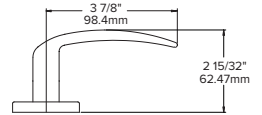

Jackson

Intuitive shapes, moving with the energetic rhythm of modern life.

105

117

119

121*

Lever returns within
1/2" (13mm) of door face

126

Lever returns within
1/2" (13mm) of door face

152

*Not available with Inspire™ roseless trim.

The Jackson Collection is not offered in 629 or 630 finishes.