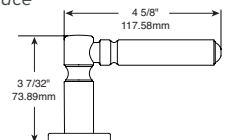

Lever returns within
1/2" (13mm) of door face