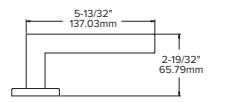

Salvador

Dreamlike beauty
manifested in solid,
familiar forms.

107

108

109

110

Lever returns within
1/2" (13mm) of door face

123

Lever returns within
1/2" (13mm) of door face

128