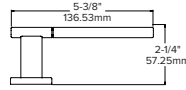

Josef

Tribute to the square with beautifully simple, but dramatic forms.

133*

134*

135*

Lever returns within 1/2" (13mm) of door face

137*

136*

Lever returns within 1/2" (13mm) of door face

138*