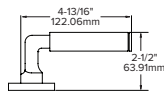

Laszlo

Fine art meets function through crafted lines and flowing curves.

147

Lever returns within
1/2" (13mm) of door face

148

149

150