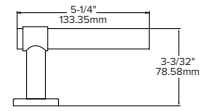

Piet

Striking levers with sleek, clean lines.

21G*

21L*

21M*

21S*

23M*

25M*

27M*

*Not available with Inspire™ roseless trim and only offered in 629, 630, 613E, BSP and WSP finishes.