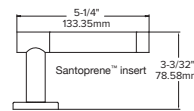

Piet

Striking levers with sleek, clean lines.

21G*

21L*

21M*

21S*

23M*

25M*

27M*

*Not available with Inspire™ roseless trim and only offered in 629, 630, 613E, BSP and WSP finishes.