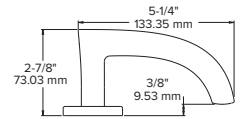

111*

112

114

115

116

Lever returns within
1/2" (13mm) of door face

131

Lever returns within
1/2" (13mm) of door face