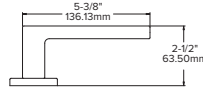

125

Lever returns within
1/2" (13mm) of door face

*Not available with Inspire™ roseless trim and not offered in 629 or 630 finishes.

Salvador

Dreamlike beauty
manifested in solid,
familiar forms.

106

107

108