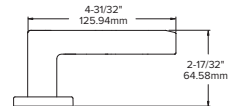

Jackson

Intuitive shapes, moving with the energetic rhythm of modern life.

105

117

119

121*

Lever returns within
1/2" (13mm) of door face

126