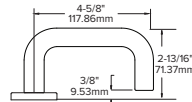

109

110

Lever returns within
1/2" (13mm) of door face

123

Lever returns within
1/2" (13mm) of door face

128

Piet

Striking levers with sleek, clean lines.