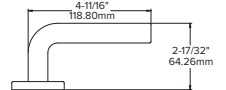

125

Lever returns within
1/2" (13mm) of door face

*Not available with Inspire™ roseless trim and not offered in 629 or 630 finishes.

Salvador

Dreamlike beauty
manifested in solid,
familiar forms.

106

107

108