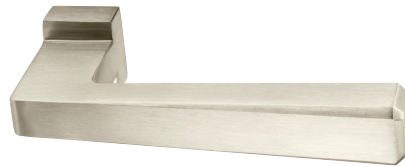

Georges

Structural pieces that evoke an emotional response with sophisticated design.

139*

140*

143*

*Not available with Inspire™ roseless trim

140 and 143 not available with privacy function on Tubular Locks (TL3720 and TL3720A).