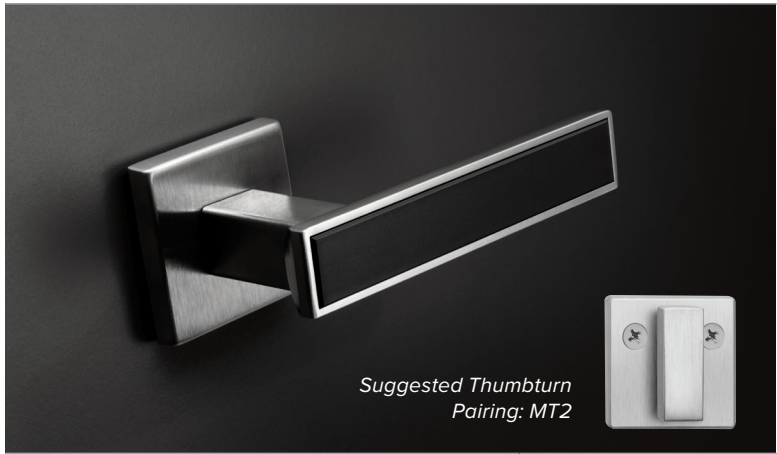

Josef

Tribute to the square with beautifully simple, but dramatic forms.