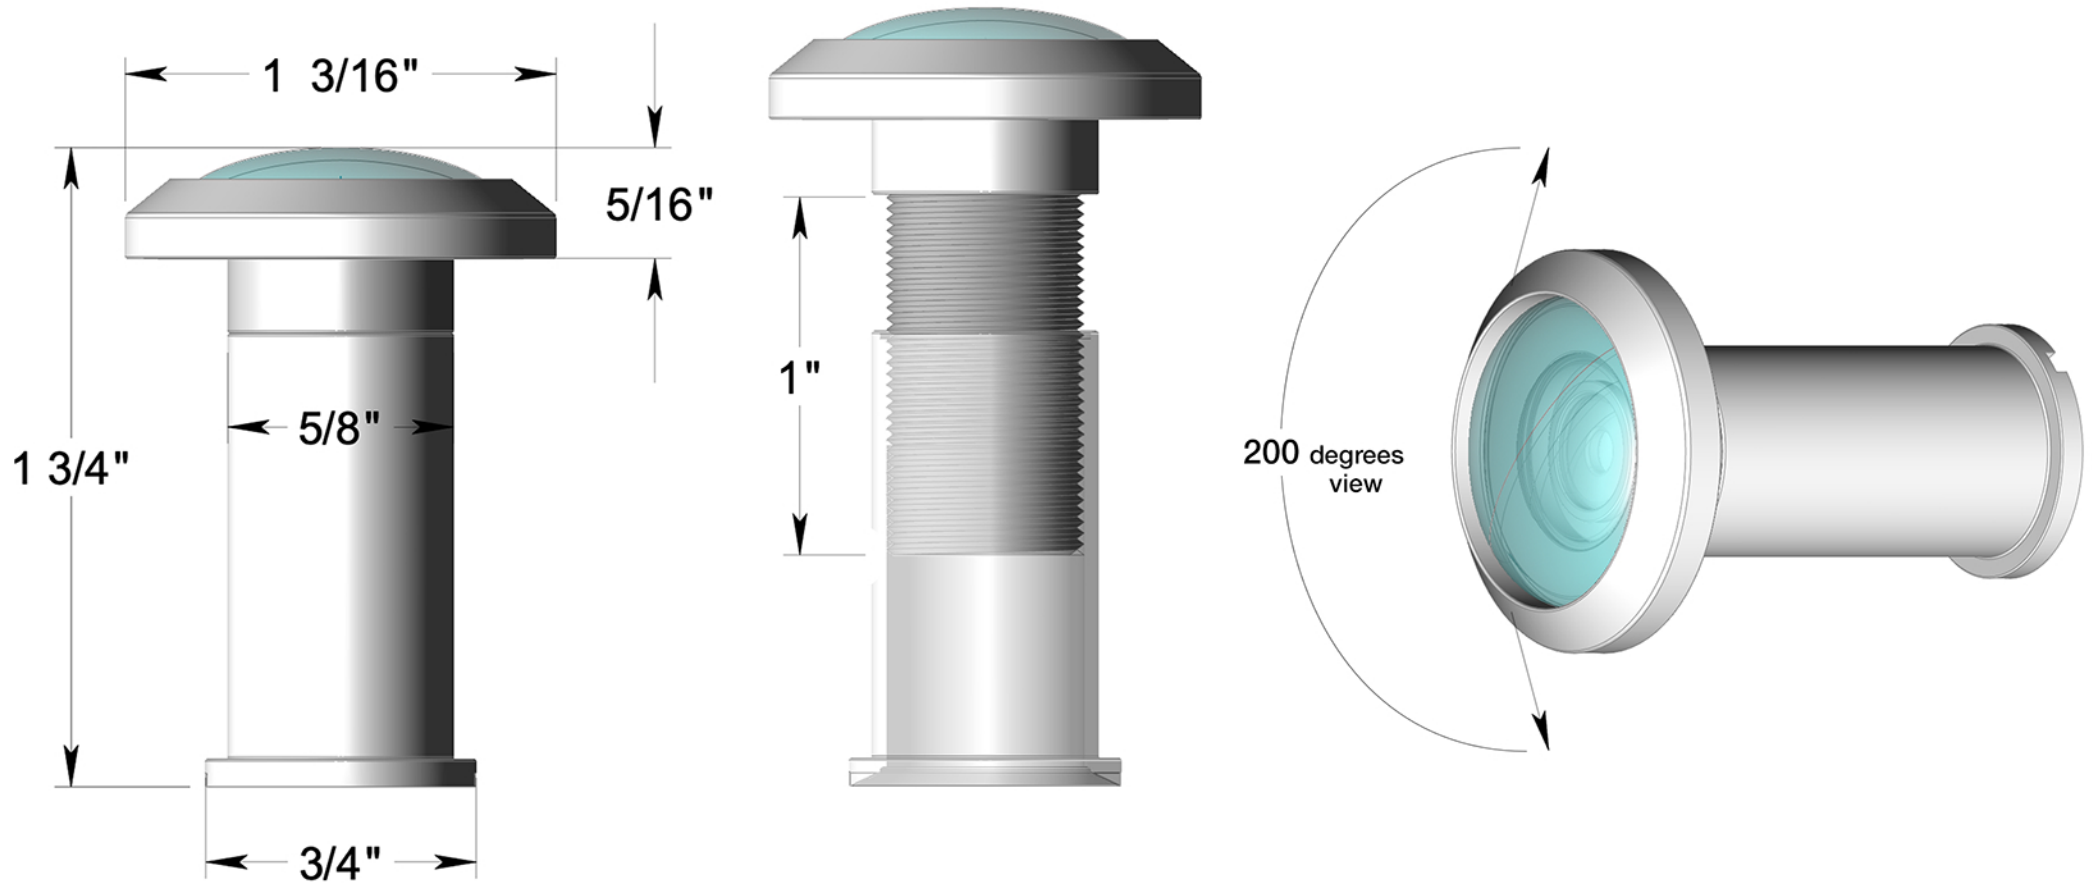

55211-UL

DOOR VIEWER / 200 DEGREES / UL LISTED / GLASS LENS
SOLID BRASS

DRAWING NOT TO SCALE

NOTE: Deltana reserves the right to constantly improve its products and is not responsible for differences between the product in-hand and the specifications contained in this drawing. We do not recommend to pre-drill holes or pre-cut woods or metals based on the drawing information if the veracity of the specifications has not been proven by the live product.