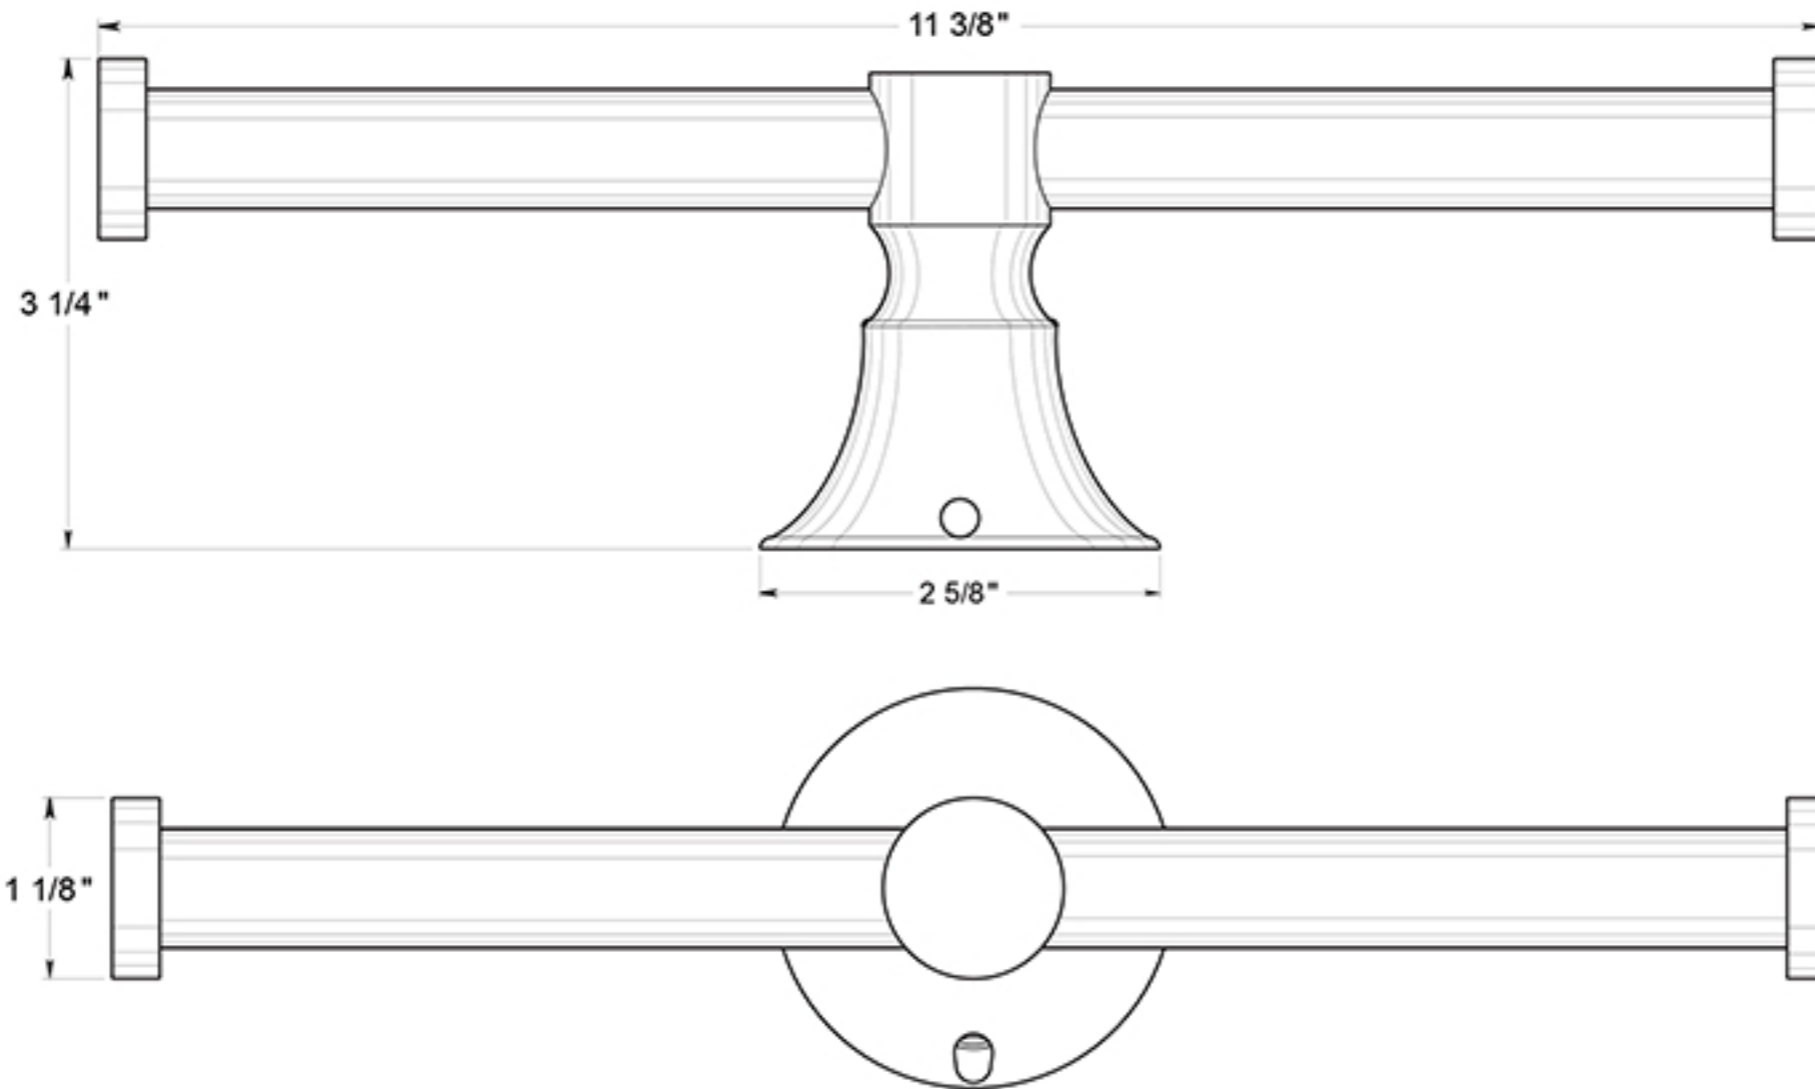

88DTPH

TOILER PAPER HOLDER / DOUBLE POST / SOLID BRASS

DRAWING NOT TO SCALE

NOTE: Deltana reserves the right to constantly improve its products and is not responsible for differences between the product in-hand and the specifications contained in this drawing. We do not recommend to pre-drill holes or pre-cut woods or metals based on the drawing information if the veracity of the specifications has not been proven by the live product.