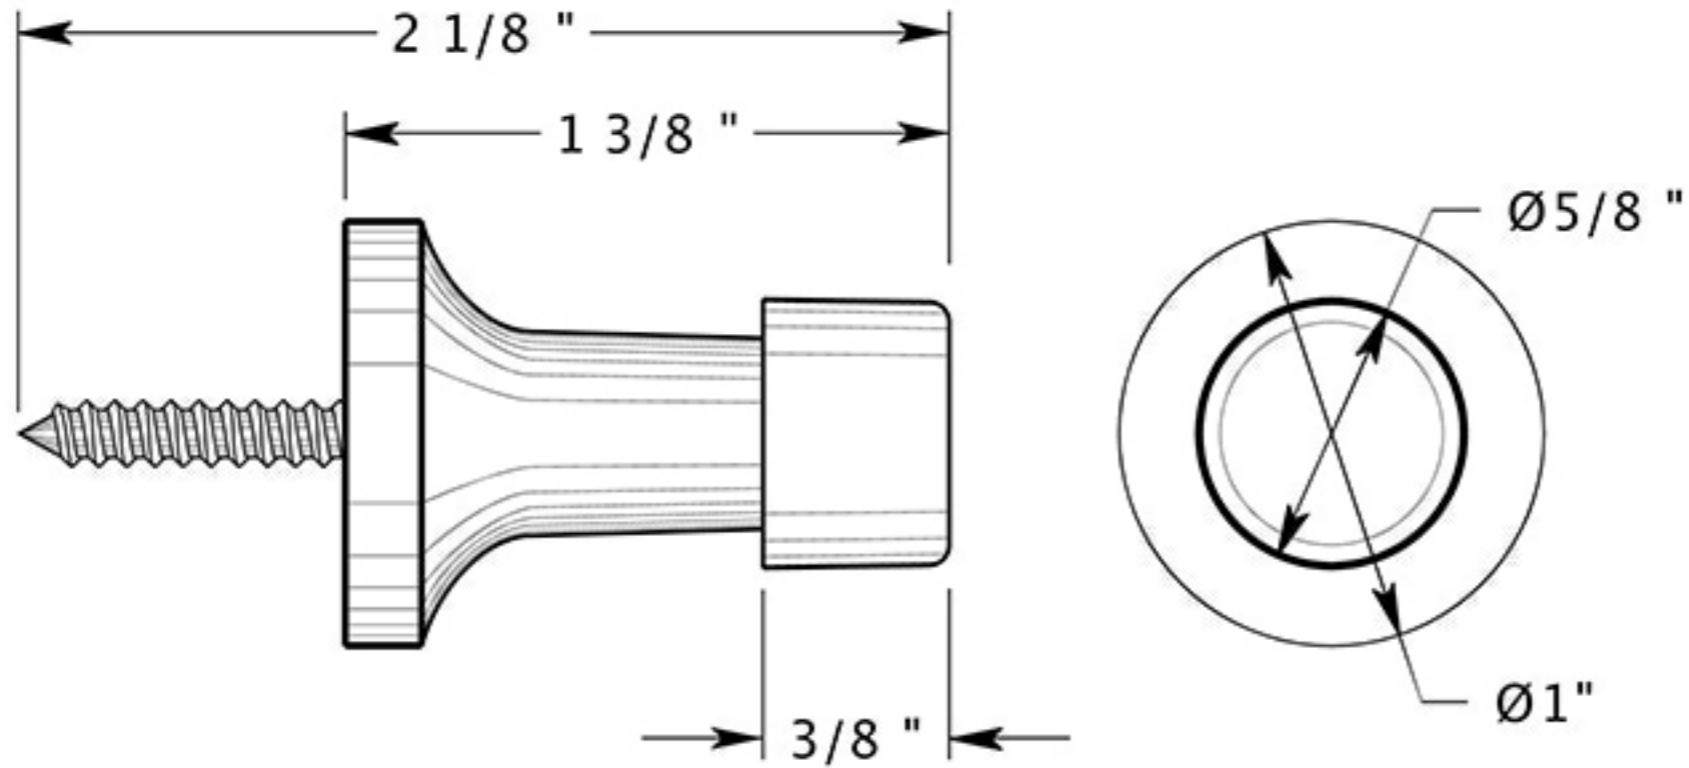

# BDS125

1-3/8" BASEBOARD DOOR BUMPER / SOLID BRASS

DRAWING NOT TO SCALE

NOTE: Deltana reserves the right to constantly improve its products and is not responsible for differences between the product in-hand and the specifications contained in this drawing. We do not recommend to pre-drill holes or pre-cut woods or metals based on the drawing information if the veracity of the specifications has not been proven by the live product.