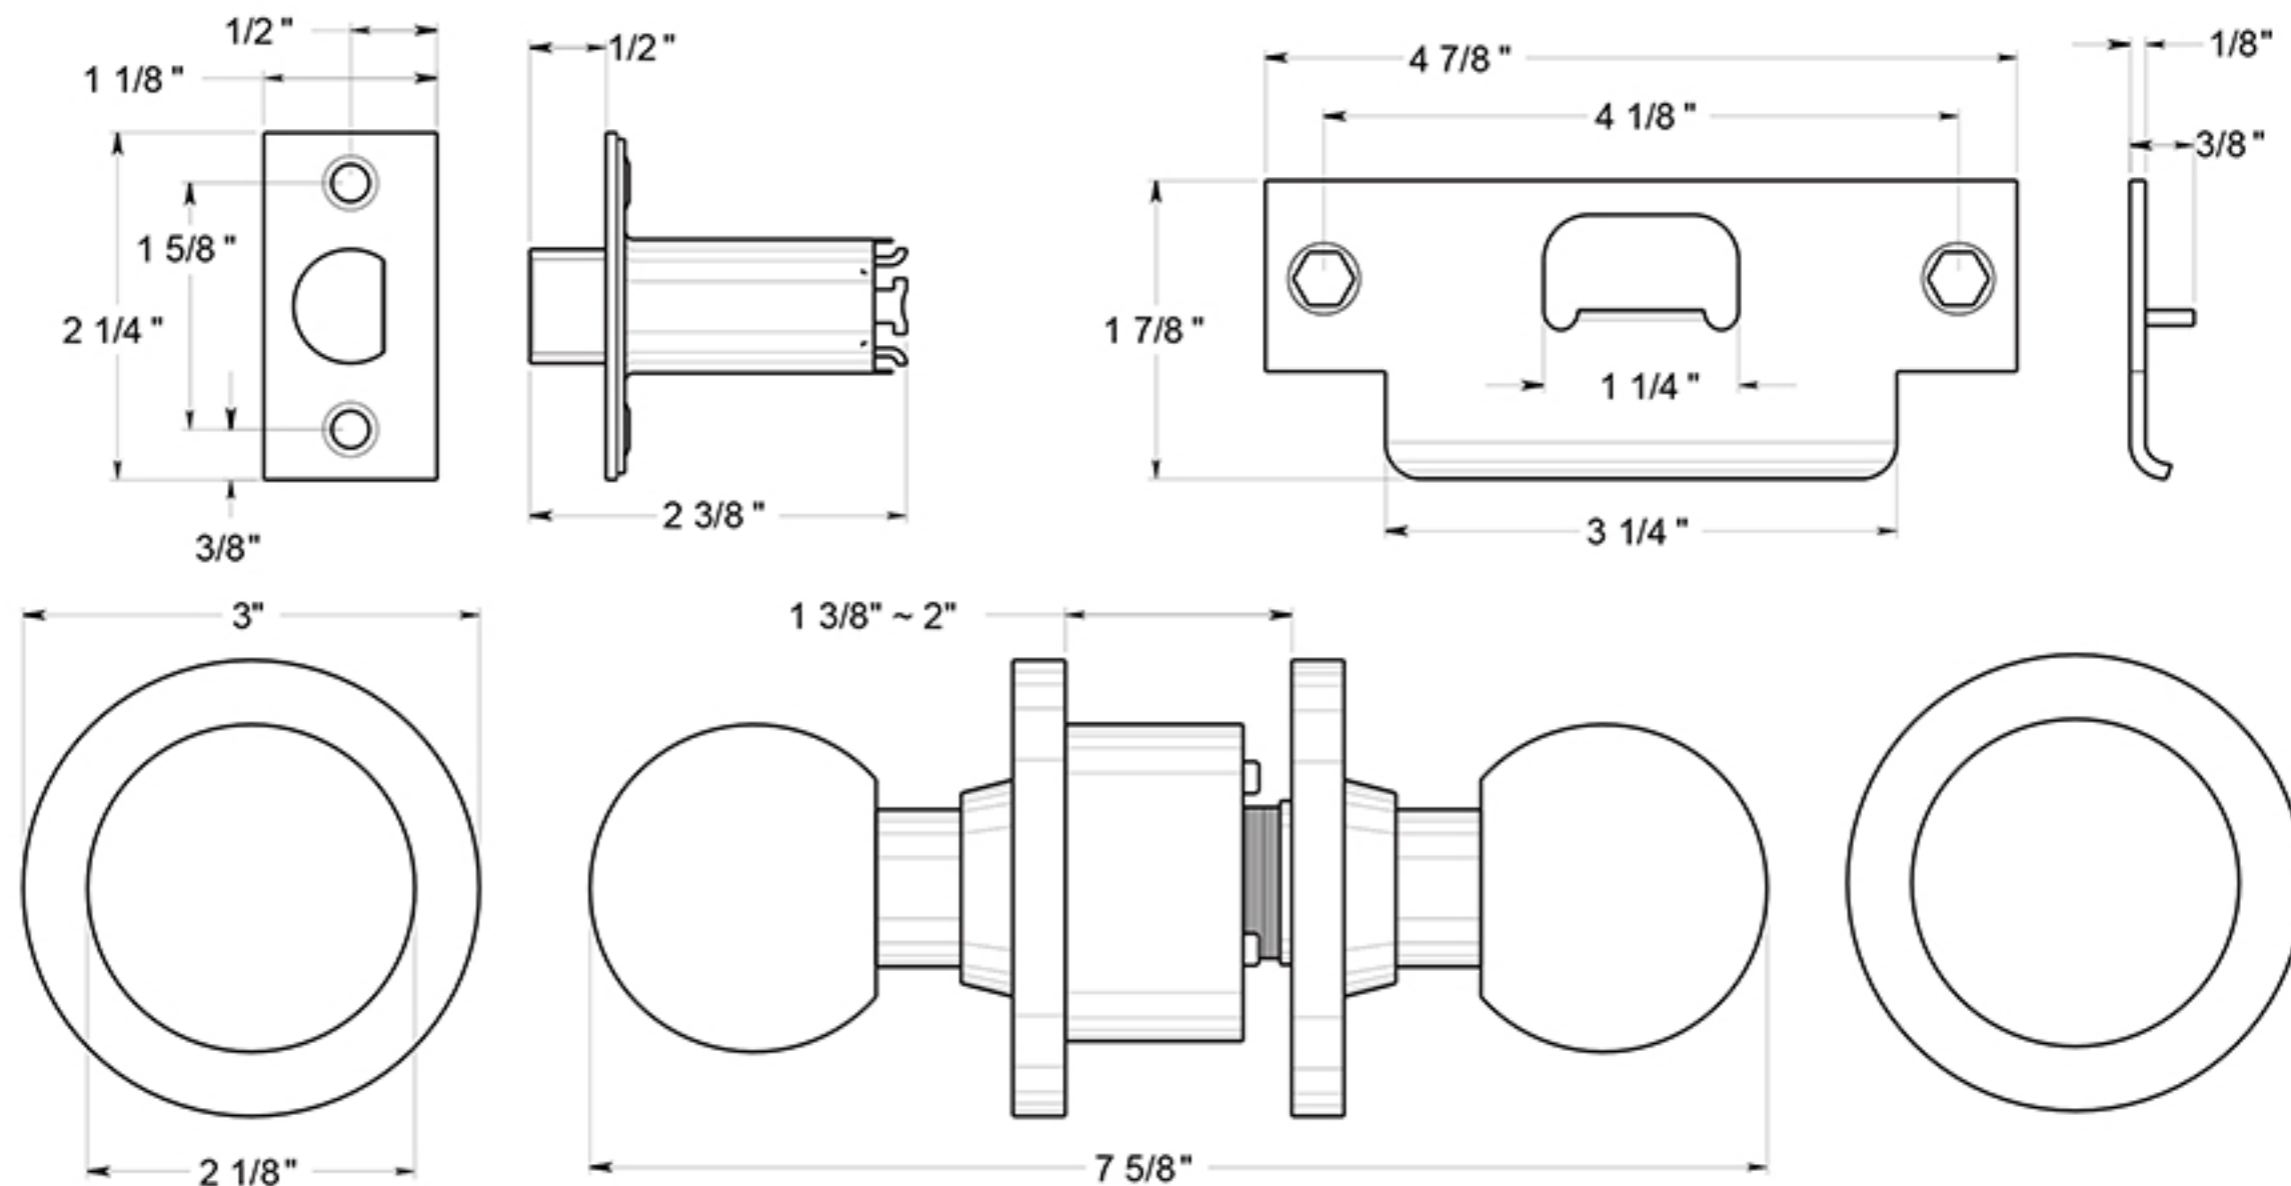

CL101EAC

ROUND KNOBS / PASSAGE / COMMERCIAL GRADE 2 / STAINLESS STEEL & ZINC

DRAWING NOT TO SCALE

NOTE: Deltana reserves the right to constantly improve its products and is not responsible for differences between the product in-hand and the specifications contained in this drawing. We do not recommend to pre-drill holes or pre-cut woods or metals based on the drawing information if the veracity of the specifications has not been proven by the live product.