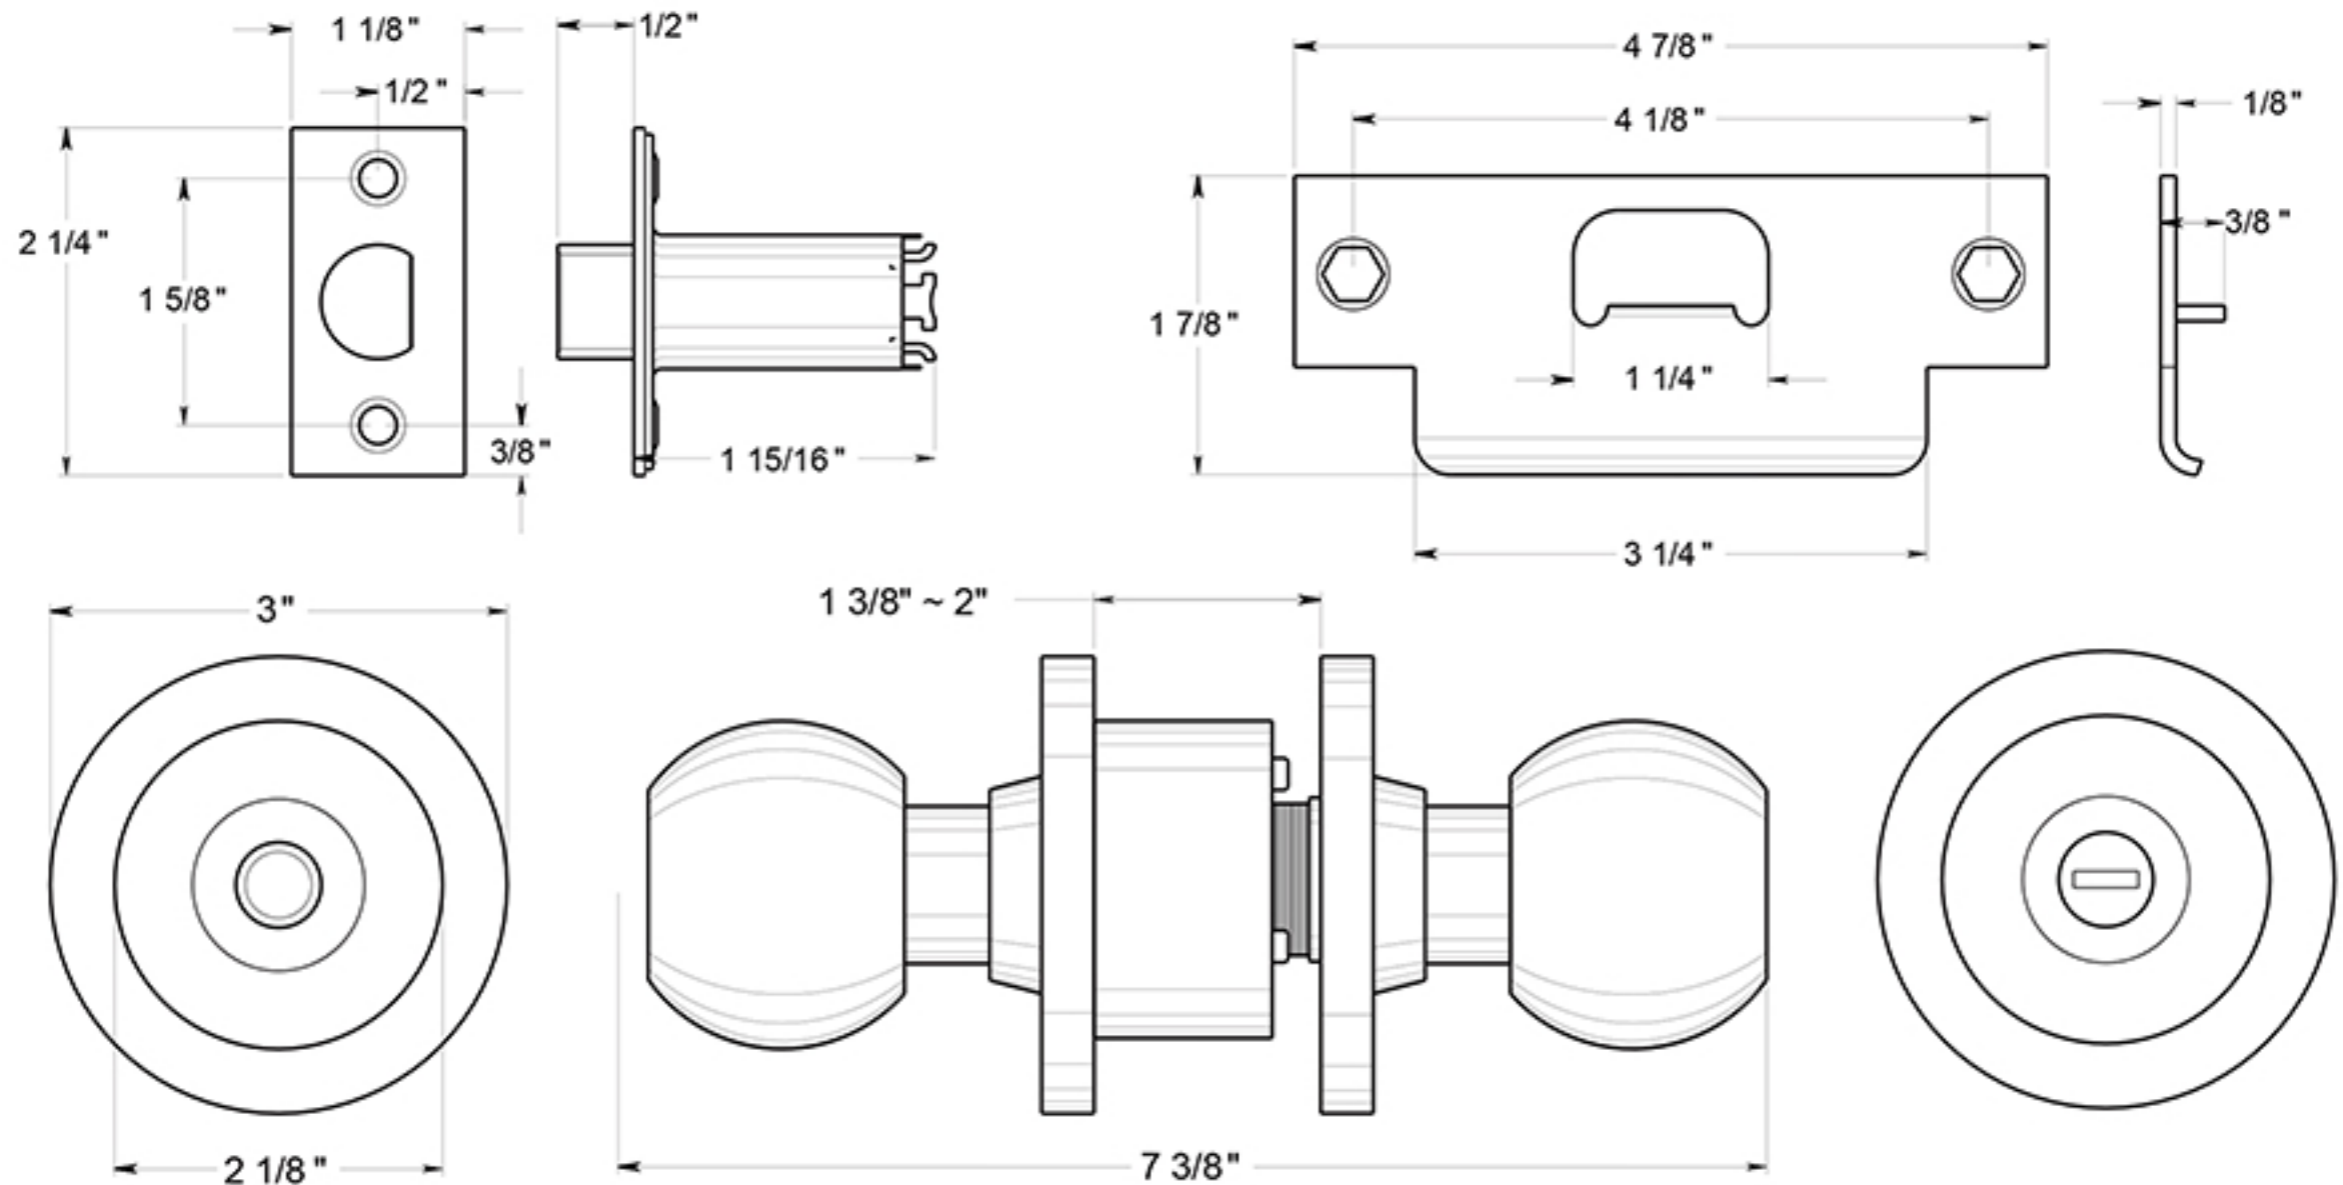

# CL102EAC

ROUND KNOBS / PRIVACY / COMMERCIAL GRADE 2 / STEEL & ZINC

DRAWING NOT TO SCALE

NOTE: Deltana reserves the right to constantly improve its products and is not responsible for differences between the product in-hand and the specifications contained in this drawing. We do not recommend to pre-drill holes or pre-cut woods or metals based on the drawing information if the veracity of the specifications has not been proven by the live product.