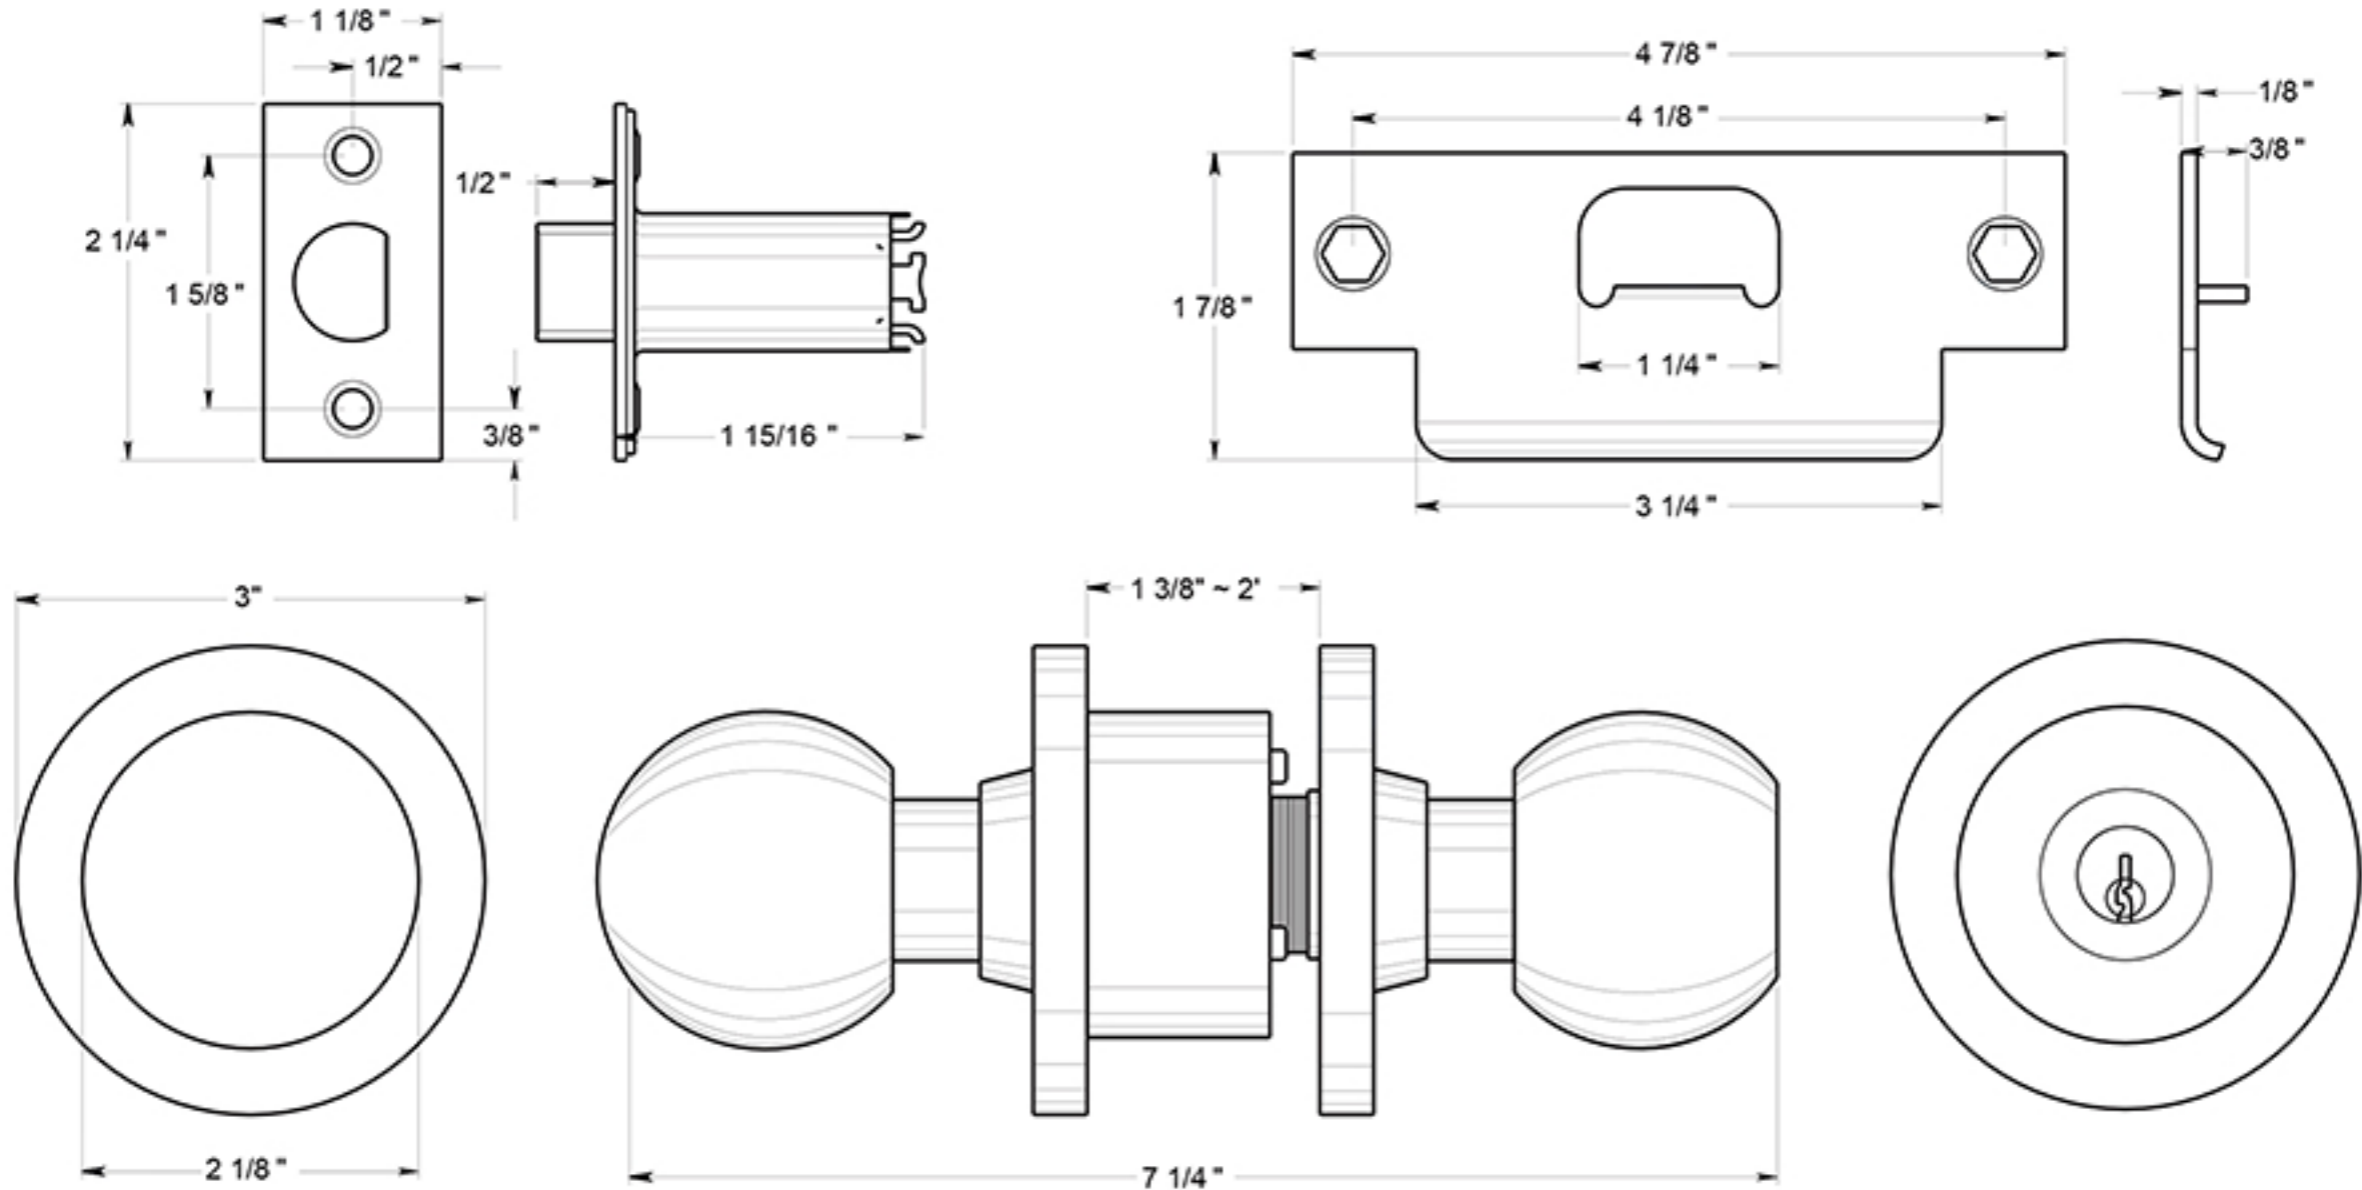

# CL109EAC

KNOBSET / CLASSROOM / COMMERCIAL GRADE 2 / STEEL & ZINC

DRAWING NOT TO SCALE

NOTE: Deltana reserves the right to constantly improve its products and is not responsible for differences between the product in-hand and the specifications contained in this drawing. We do not recommend to pre-drill holes or pre-cut woods or metals based on the drawing information if the veracity of the specifications has not been proven by the live product.