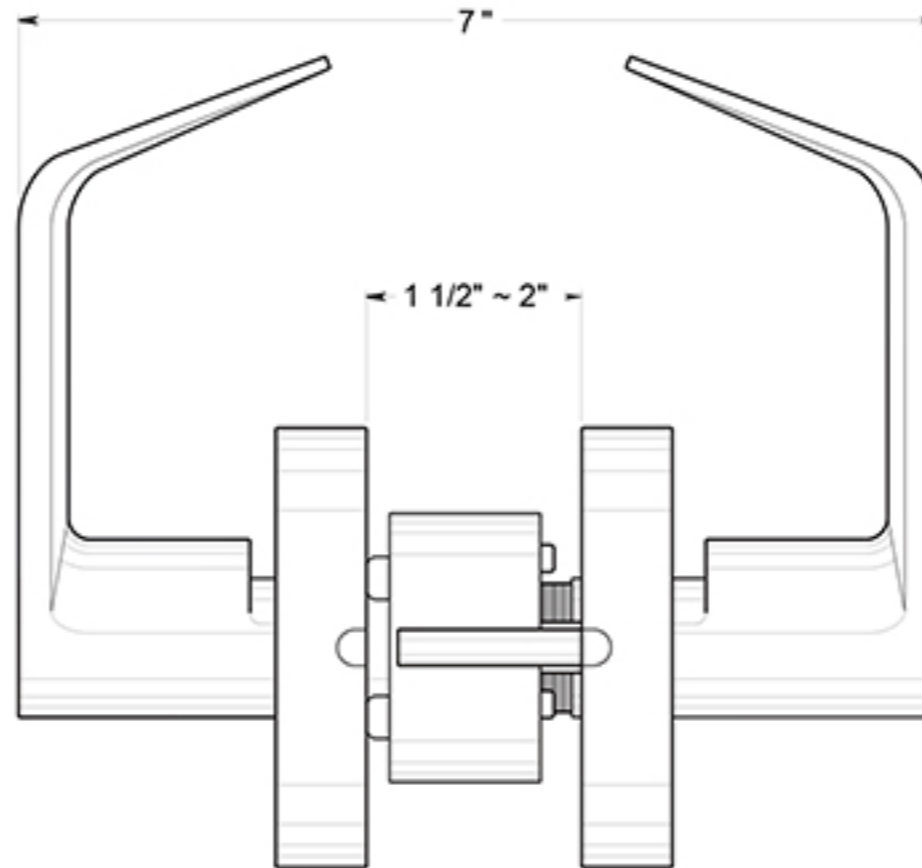

CL509EVC

LEVERSET / CLASSROOM / COMMERCIAL GRADE 2 / STEEL & ZINC

DRAWING NOT TO SCALE

NOTE: Deltana reserves the right to constantly improve its products and is not responsible for differences between the product in-hand and the specifications contained in this drawing. We do not recommend to pre-drill holes or pre-cut woods or metals based on the drawing information if the veracity of the specifications has not been proven by the live product.