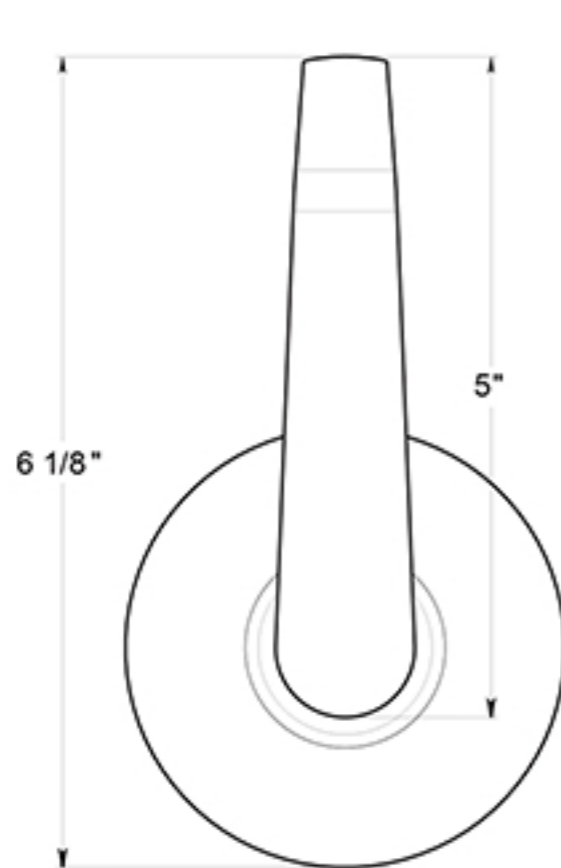

CL509EVC

LEVERSET / CLASSROOM / COMMERCIAL GRADE 2 / STEEL & ZINC

DRAWING NOT TO SCALE

NOTE: Deltana reserves the right to constantly improve its products and is not responsible for differences between the product in-hand and the specifications contained in this drawing. We do not recommend to pre-drill holes or pre-cut woods or metals based on the drawing information if the veracity of the specifications has not been proven by the live product.