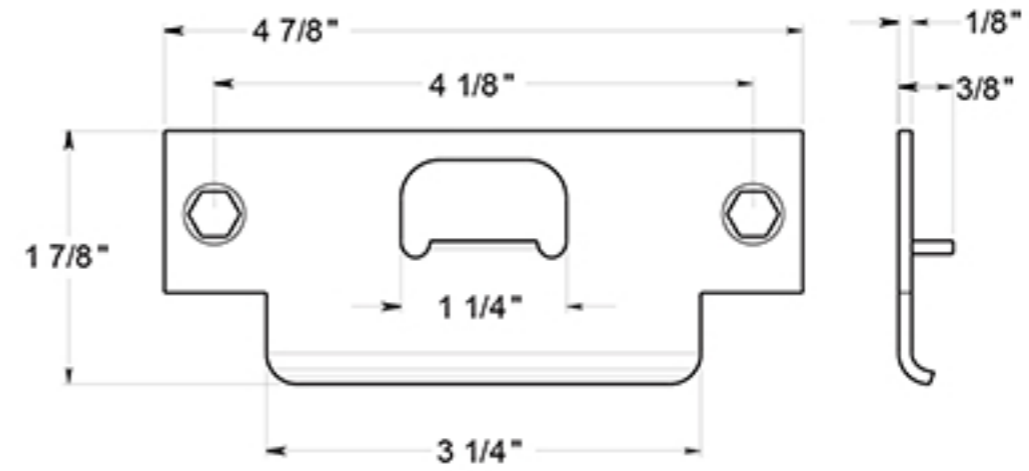

CL509EVC

LEVERSET / CLASSROOM / COMMERCIAL GRADE 2 / STEEL & ZINC

DRAWING NOT TO SCALE

NOTE: Deltana reserves the right to constantly improve its products and is not responsible for differences between the product in-hand and the specifications contained in this drawing. We do not recommend to pre-drill holes or pre-cut woods or metals based on the drawing information if the veracity of the specifications has not been proven by the live product.