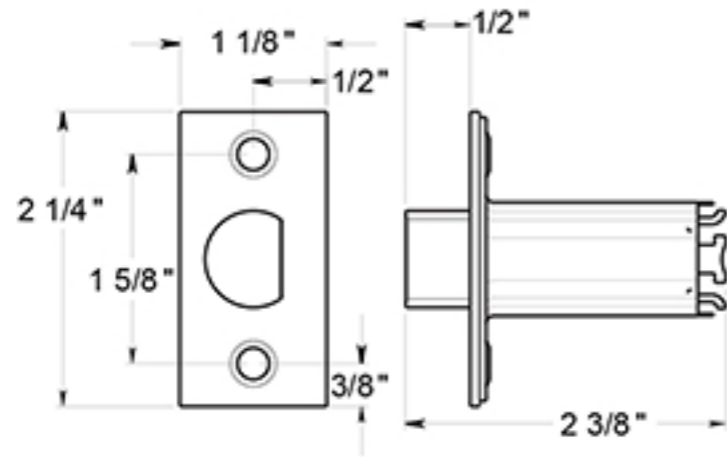

CL509EVC

LEVERSET / CLASSROOM / COMMERCIAL GRADE 2 / STEEL & ZINC

DRAWING NOT TO SCALE

NOTE: Deltana reserves the right to constantly improve its products and is not responsible for differences between the product in-hand and the specifications contained in this drawing. We do not recommend to pre-drill holes or pre-cut woods or metals based on the drawing information if the veracity of the specifications has not been proven by the live product.