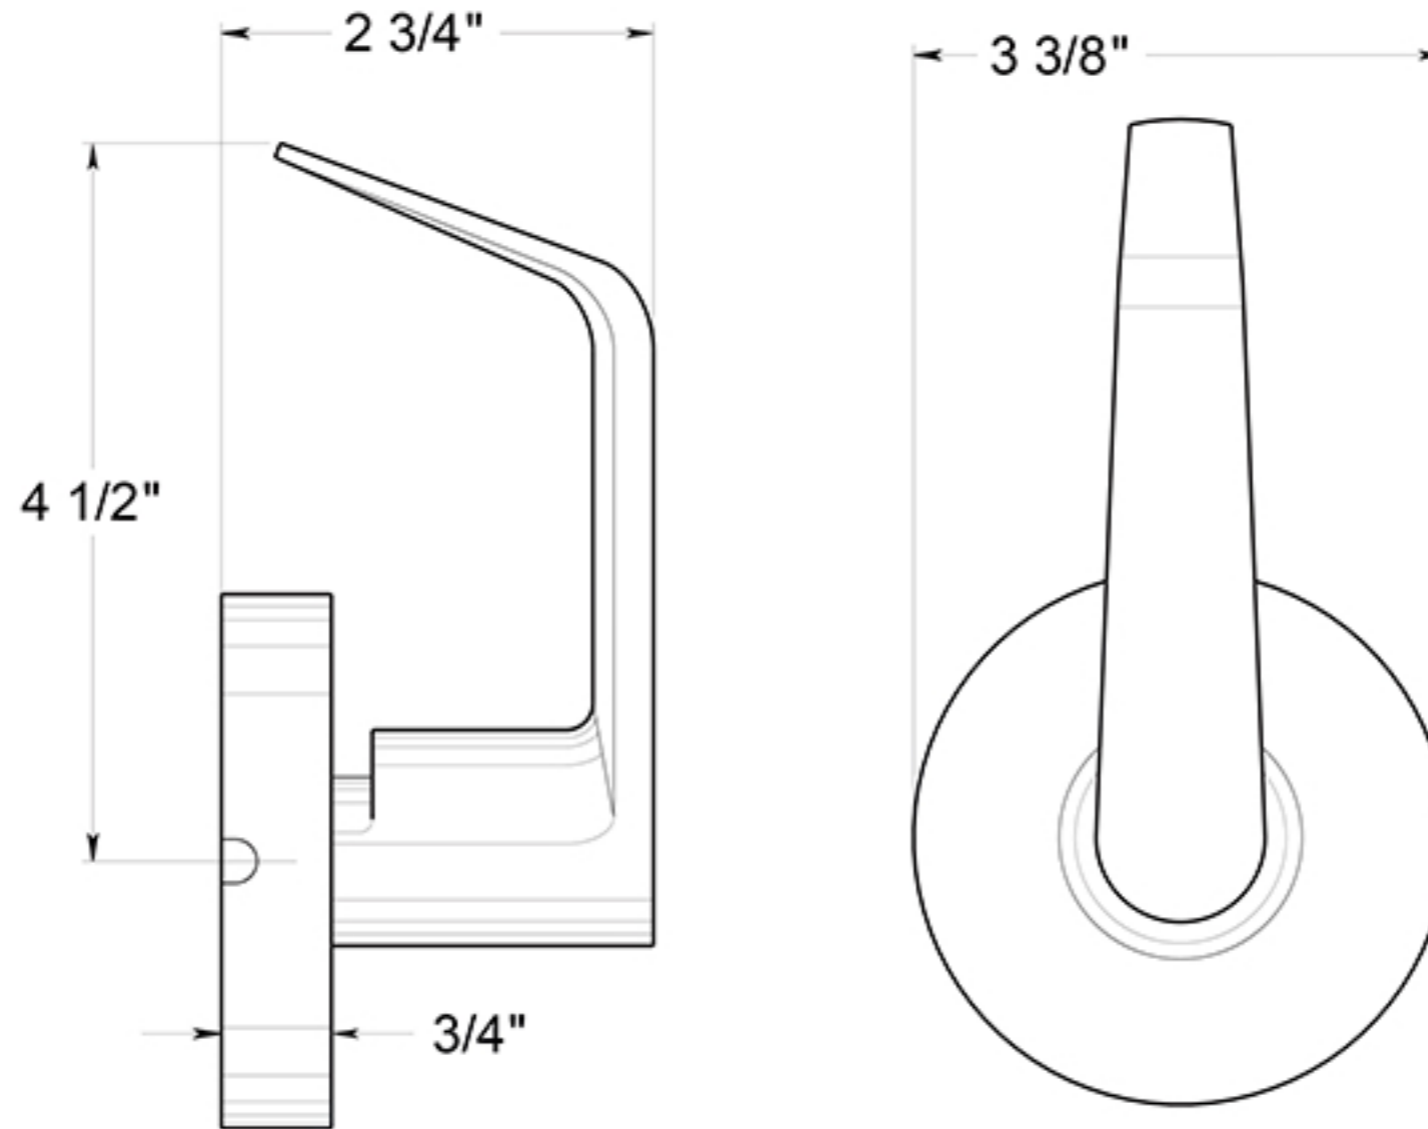

CL515EVC

LEVERSET / CURVED / CLASSROOM / COMMERCIAL GRADE 2 / STEEL & ZINC

DRAWING NOT TO SCALE

NOTE: Deltana reserves the right to constantly improve its products and is not responsible for differences between the product in-hand and the specifications contained in this drawing. We do not recommend to pre-drill holes or pre-cut woods or metals based on the drawing information if the veracity of the specifications has not been proven by the live product.