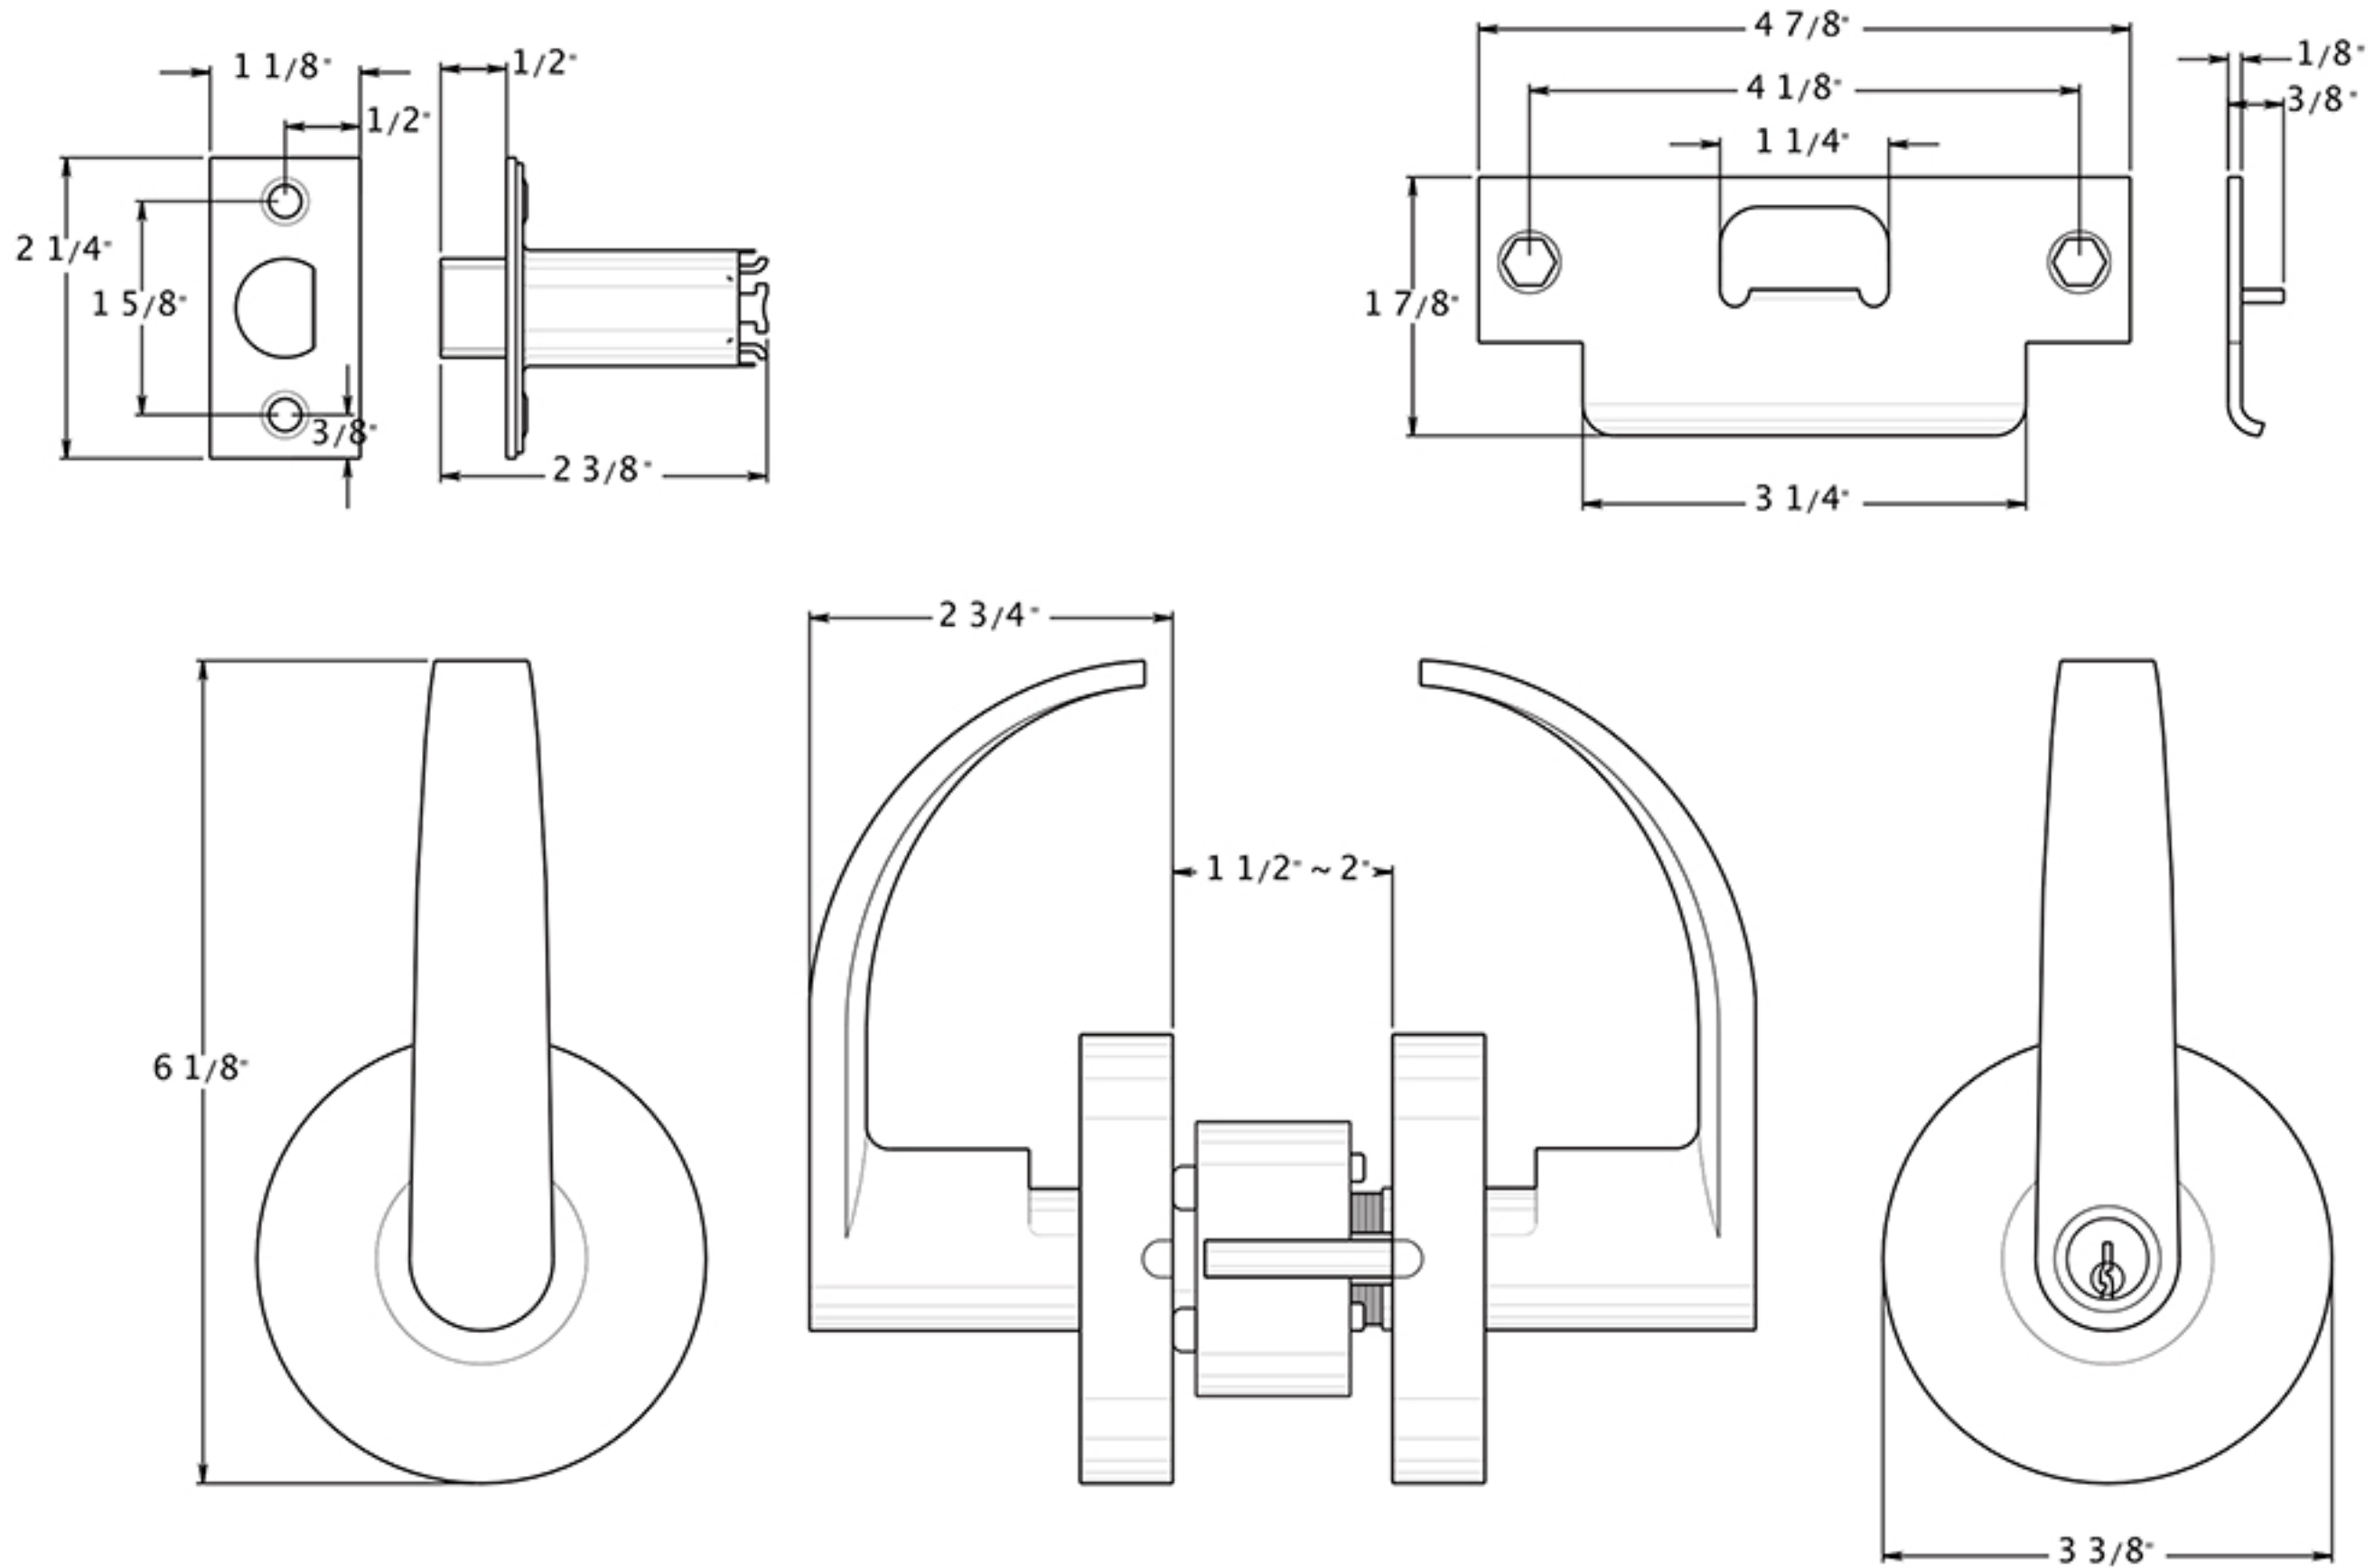

CL609EVC

LEVERSET / CURVED / CLASSROOM / COMMERCIAL GRADE 2 / STEEL & ZINC

DRAWING NOT TO SCALE

NOTE: Deltana reserves the right to constantly improve its products and is not responsible for differences between the product in-hand and the specifications contained in this drawing. We do not recommend to pre-drill holes or pre-cut woods or metals based on the drawing information if the veracity of the specifications has not been proven by the live product.