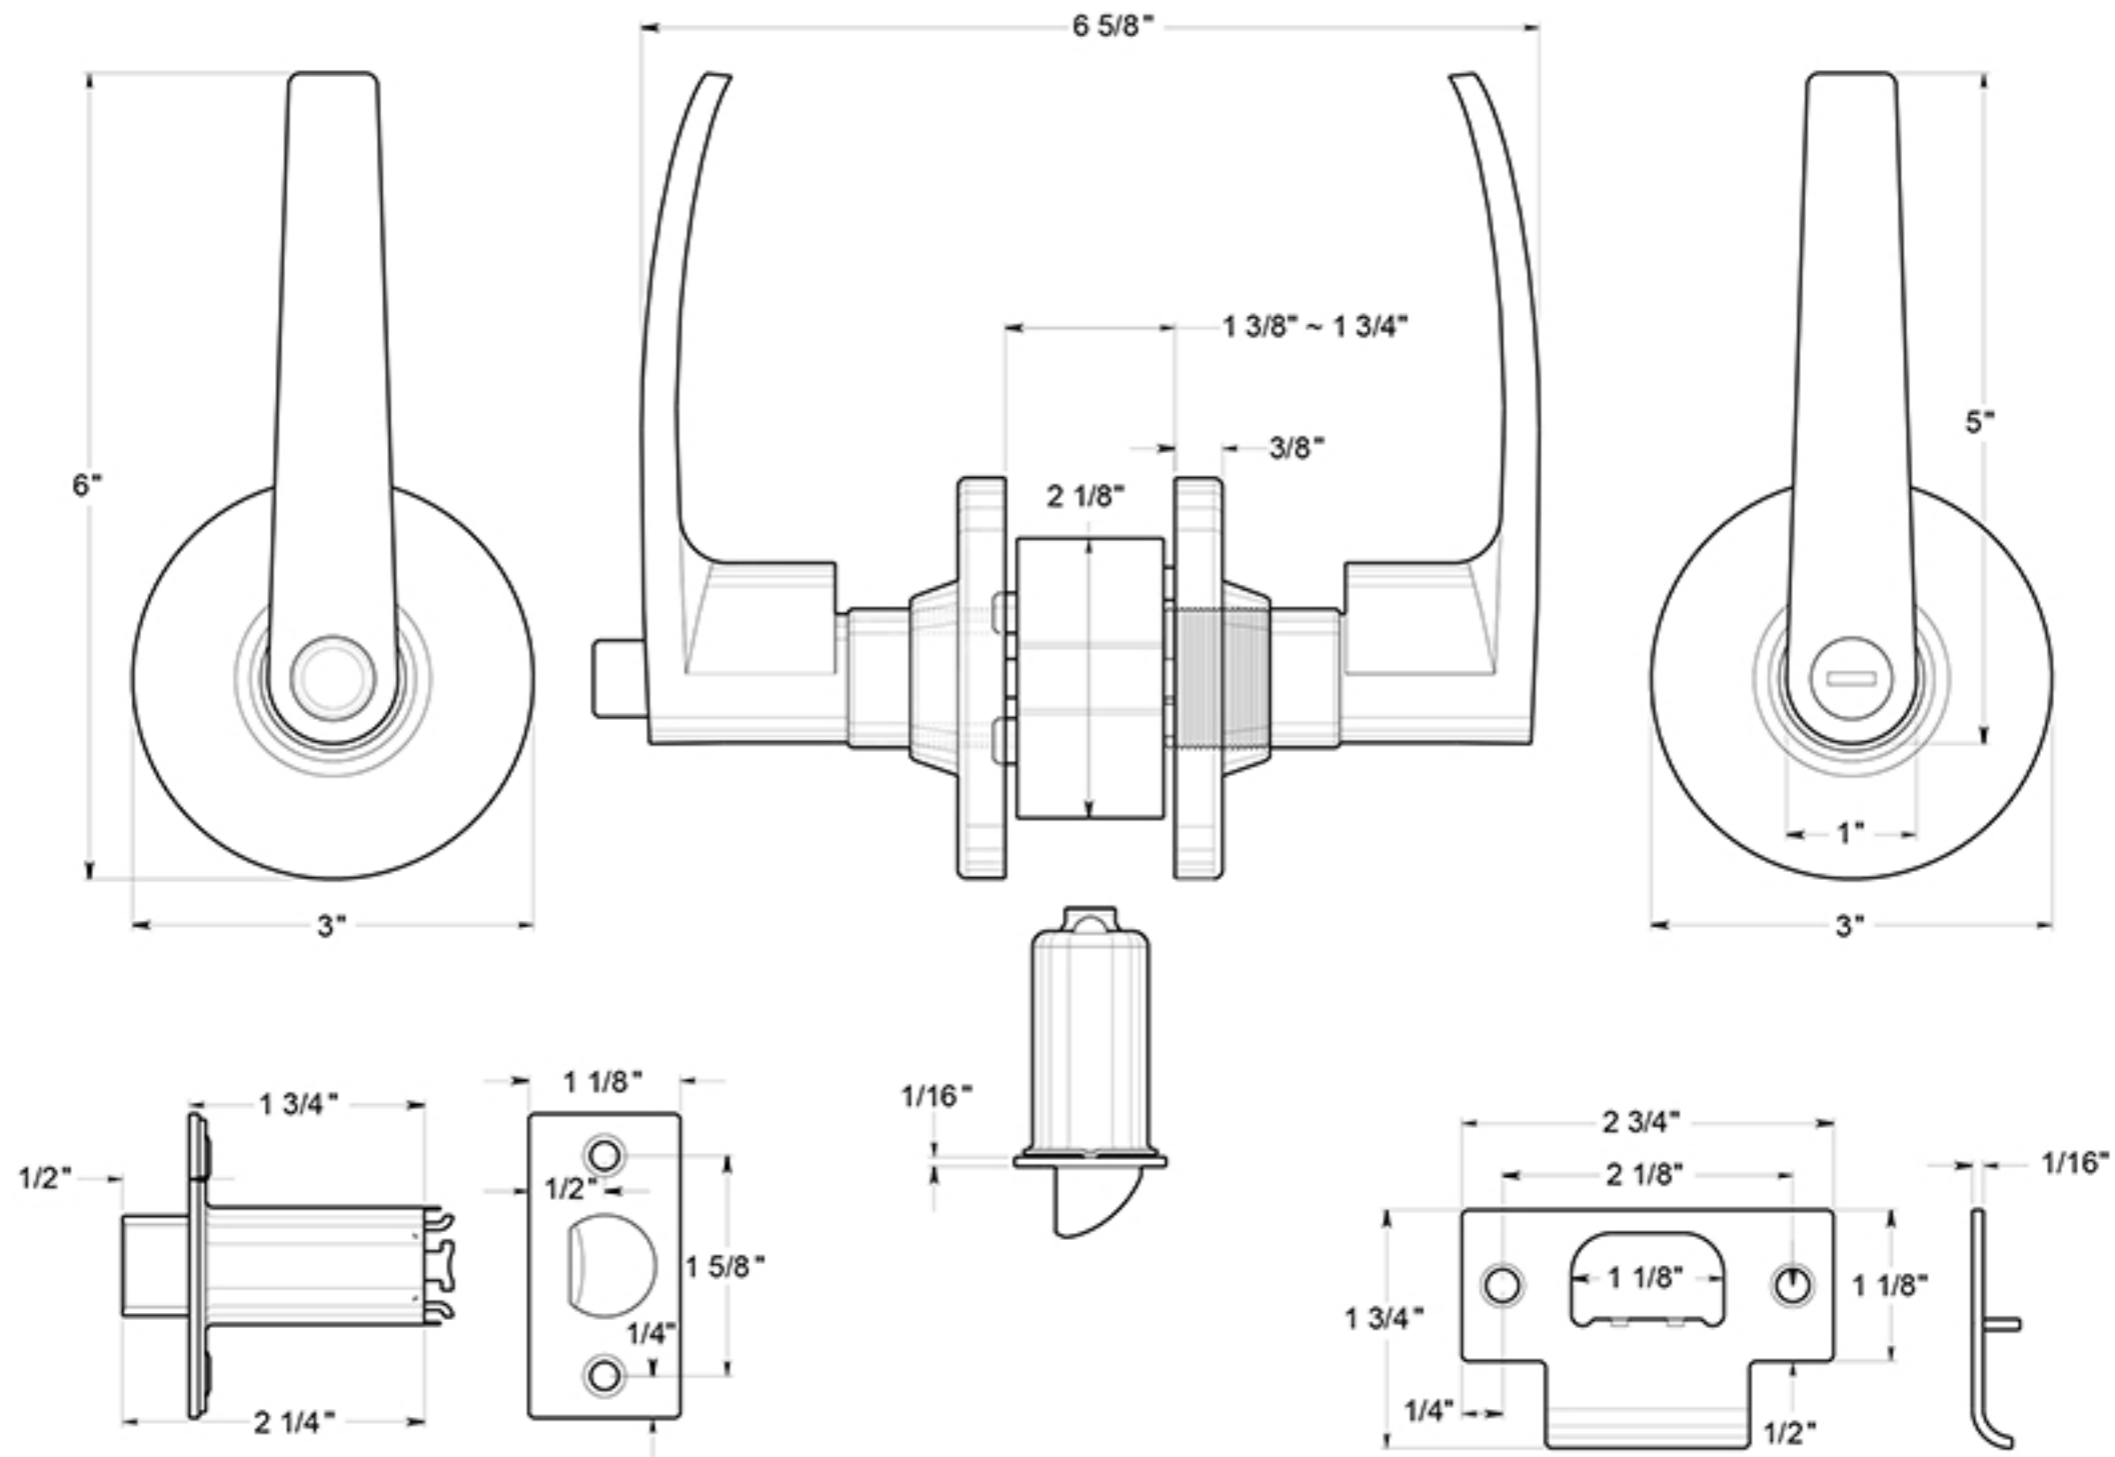

# CL702EL

LEVERSET / STRAIGHT / PRIVACY / COMMERCIAL LIGHT DUTY GRADE 2 / STEEL & ZINC

DRAWING NOT TO SCALE

NOTE: Deltana reserves the right to constantly improve its products and is not responsible for differences between the product in-hand and the specifications contained in this drawing. We do not recommend to pre-drill holes or pre-cut woods or metals based on the drawing information if the veracity of the specifications has not been proven by the live product.