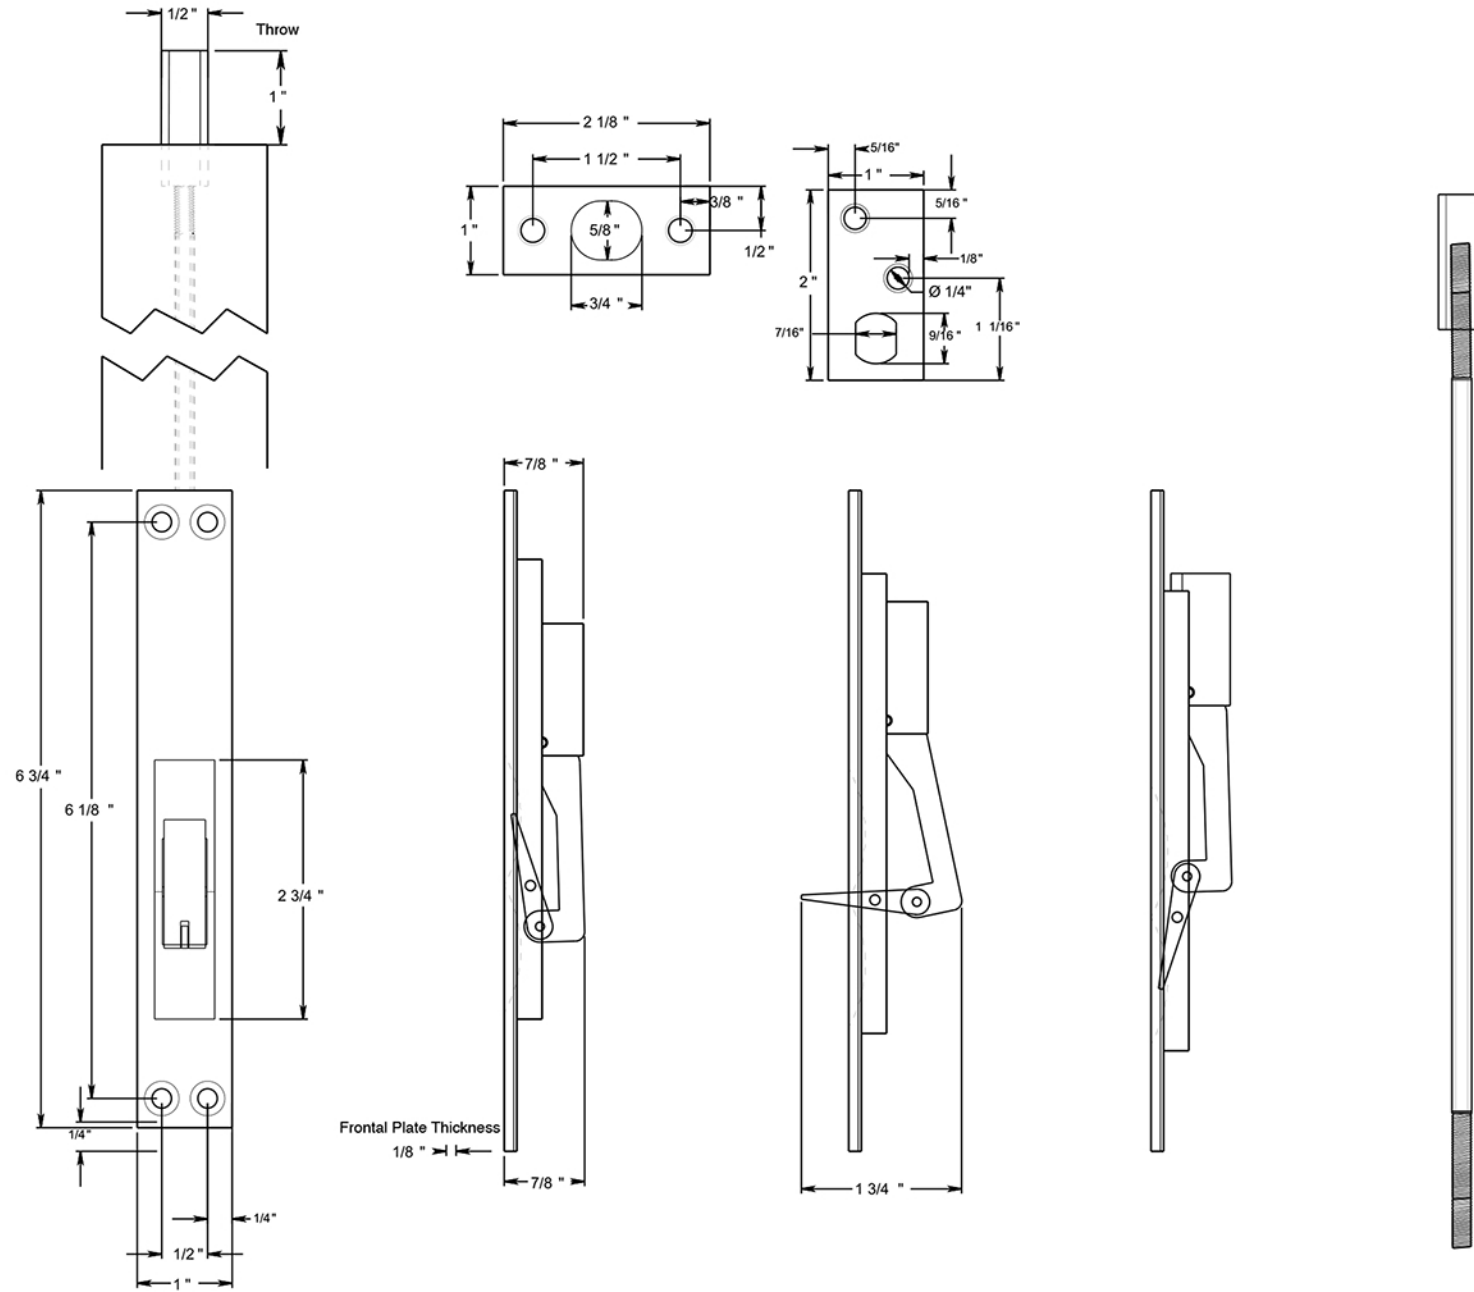

EFB

EXTENSION FLUSH BOLT / SOLID BRASS

Extention Bolt Sizes Available

12" 18" 24" 39"

DRAWING NOT TO SCALE

NOTE: Deltana reserves the right to constantly improve its products and is not responsible for differences between the product in-hand and the specifications contained in this drawing. We do not recommend to pre-drill holes or pre-cut woods or metals based on the drawing information if the veracity of the specifications has not been proven by the live product.