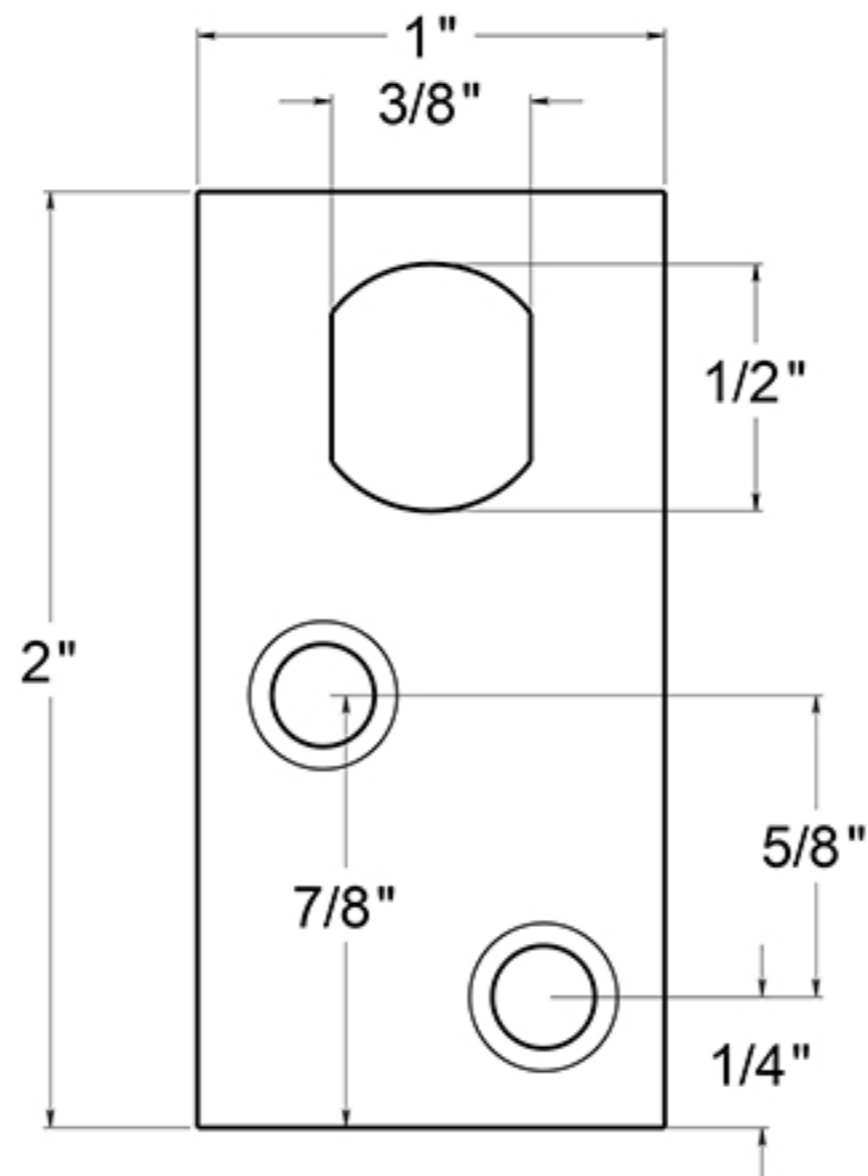

GP12EFB

GUIDE PLATE FOR EXTENSION FLUSH BOLT / SOLID BRASS

DRAWING NOT TO SCALE

NOTE: Deltana reserves the right to constantly improve its products and is not responsible for differences between the product in-hand and the specifications contained in this drawing. We do not recommend to pre-drill holes or pre-cut woods or metals based on the drawing information if the veracity of the specifications has not been proven by the live product.