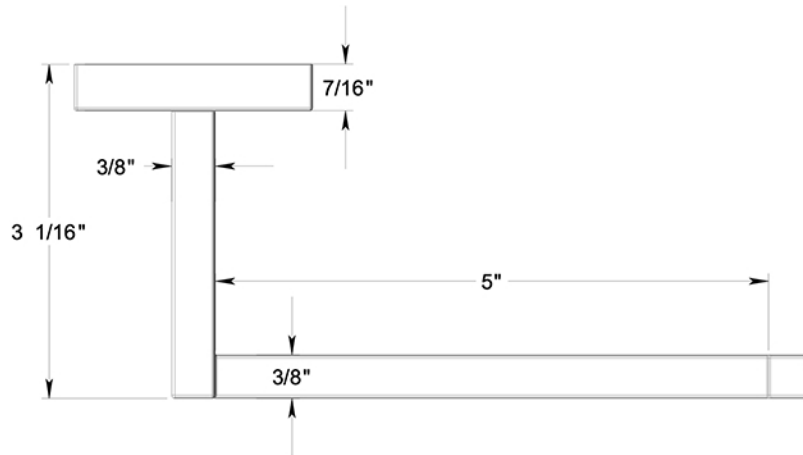

MM2001

TOILET PAPER HOLDER / STAINLESS STEEL

DRAWING NOT TO SCALE

NOTE: Deltana reserves the right to constantly improve its products and is not responsible for differences between the product in-hand and the specifications contained in this drawing. We do not recommend to pre-drill holes or pre-cut woods or metals based on the drawing information if the veracity of the specifications has not been proven by the live product.