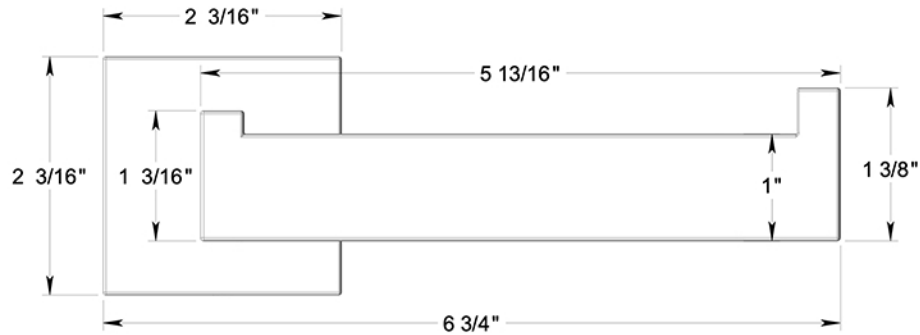

MM2001

TOILET PAPER HOLDER / STAINLESS STEEL

DRAWING NOT TO SCALE

NOTE: Deltana reserves the right to constantly improve its products and is not responsible for differences between the product in-hand and the specifications contained in this drawing. We do not recommend to pre-drill holes or pre-cut woods or metals based on the drawing information if the veracity of the specifications has not been proven by the live product.