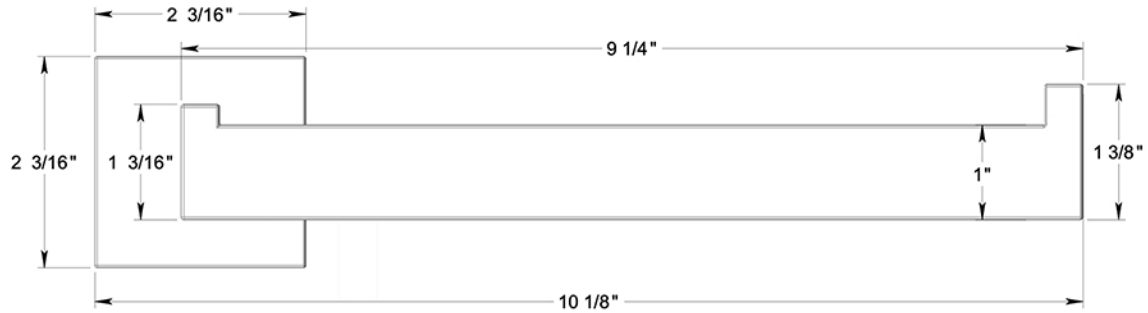

# MM2008

10" TOWEL HOLDER / STAINLESS STEEL

DRAWING NOT TO SCALE

NOTE: Deltana reserves the right to constantly improve its products and is not responsible for differences between the product in-hand and the specifications contained in this drawing. We do not recommend to pre-drill holes or pre-cut woods or metals based on the drawing information if the veracity of the specifications has not been proven by the live product.