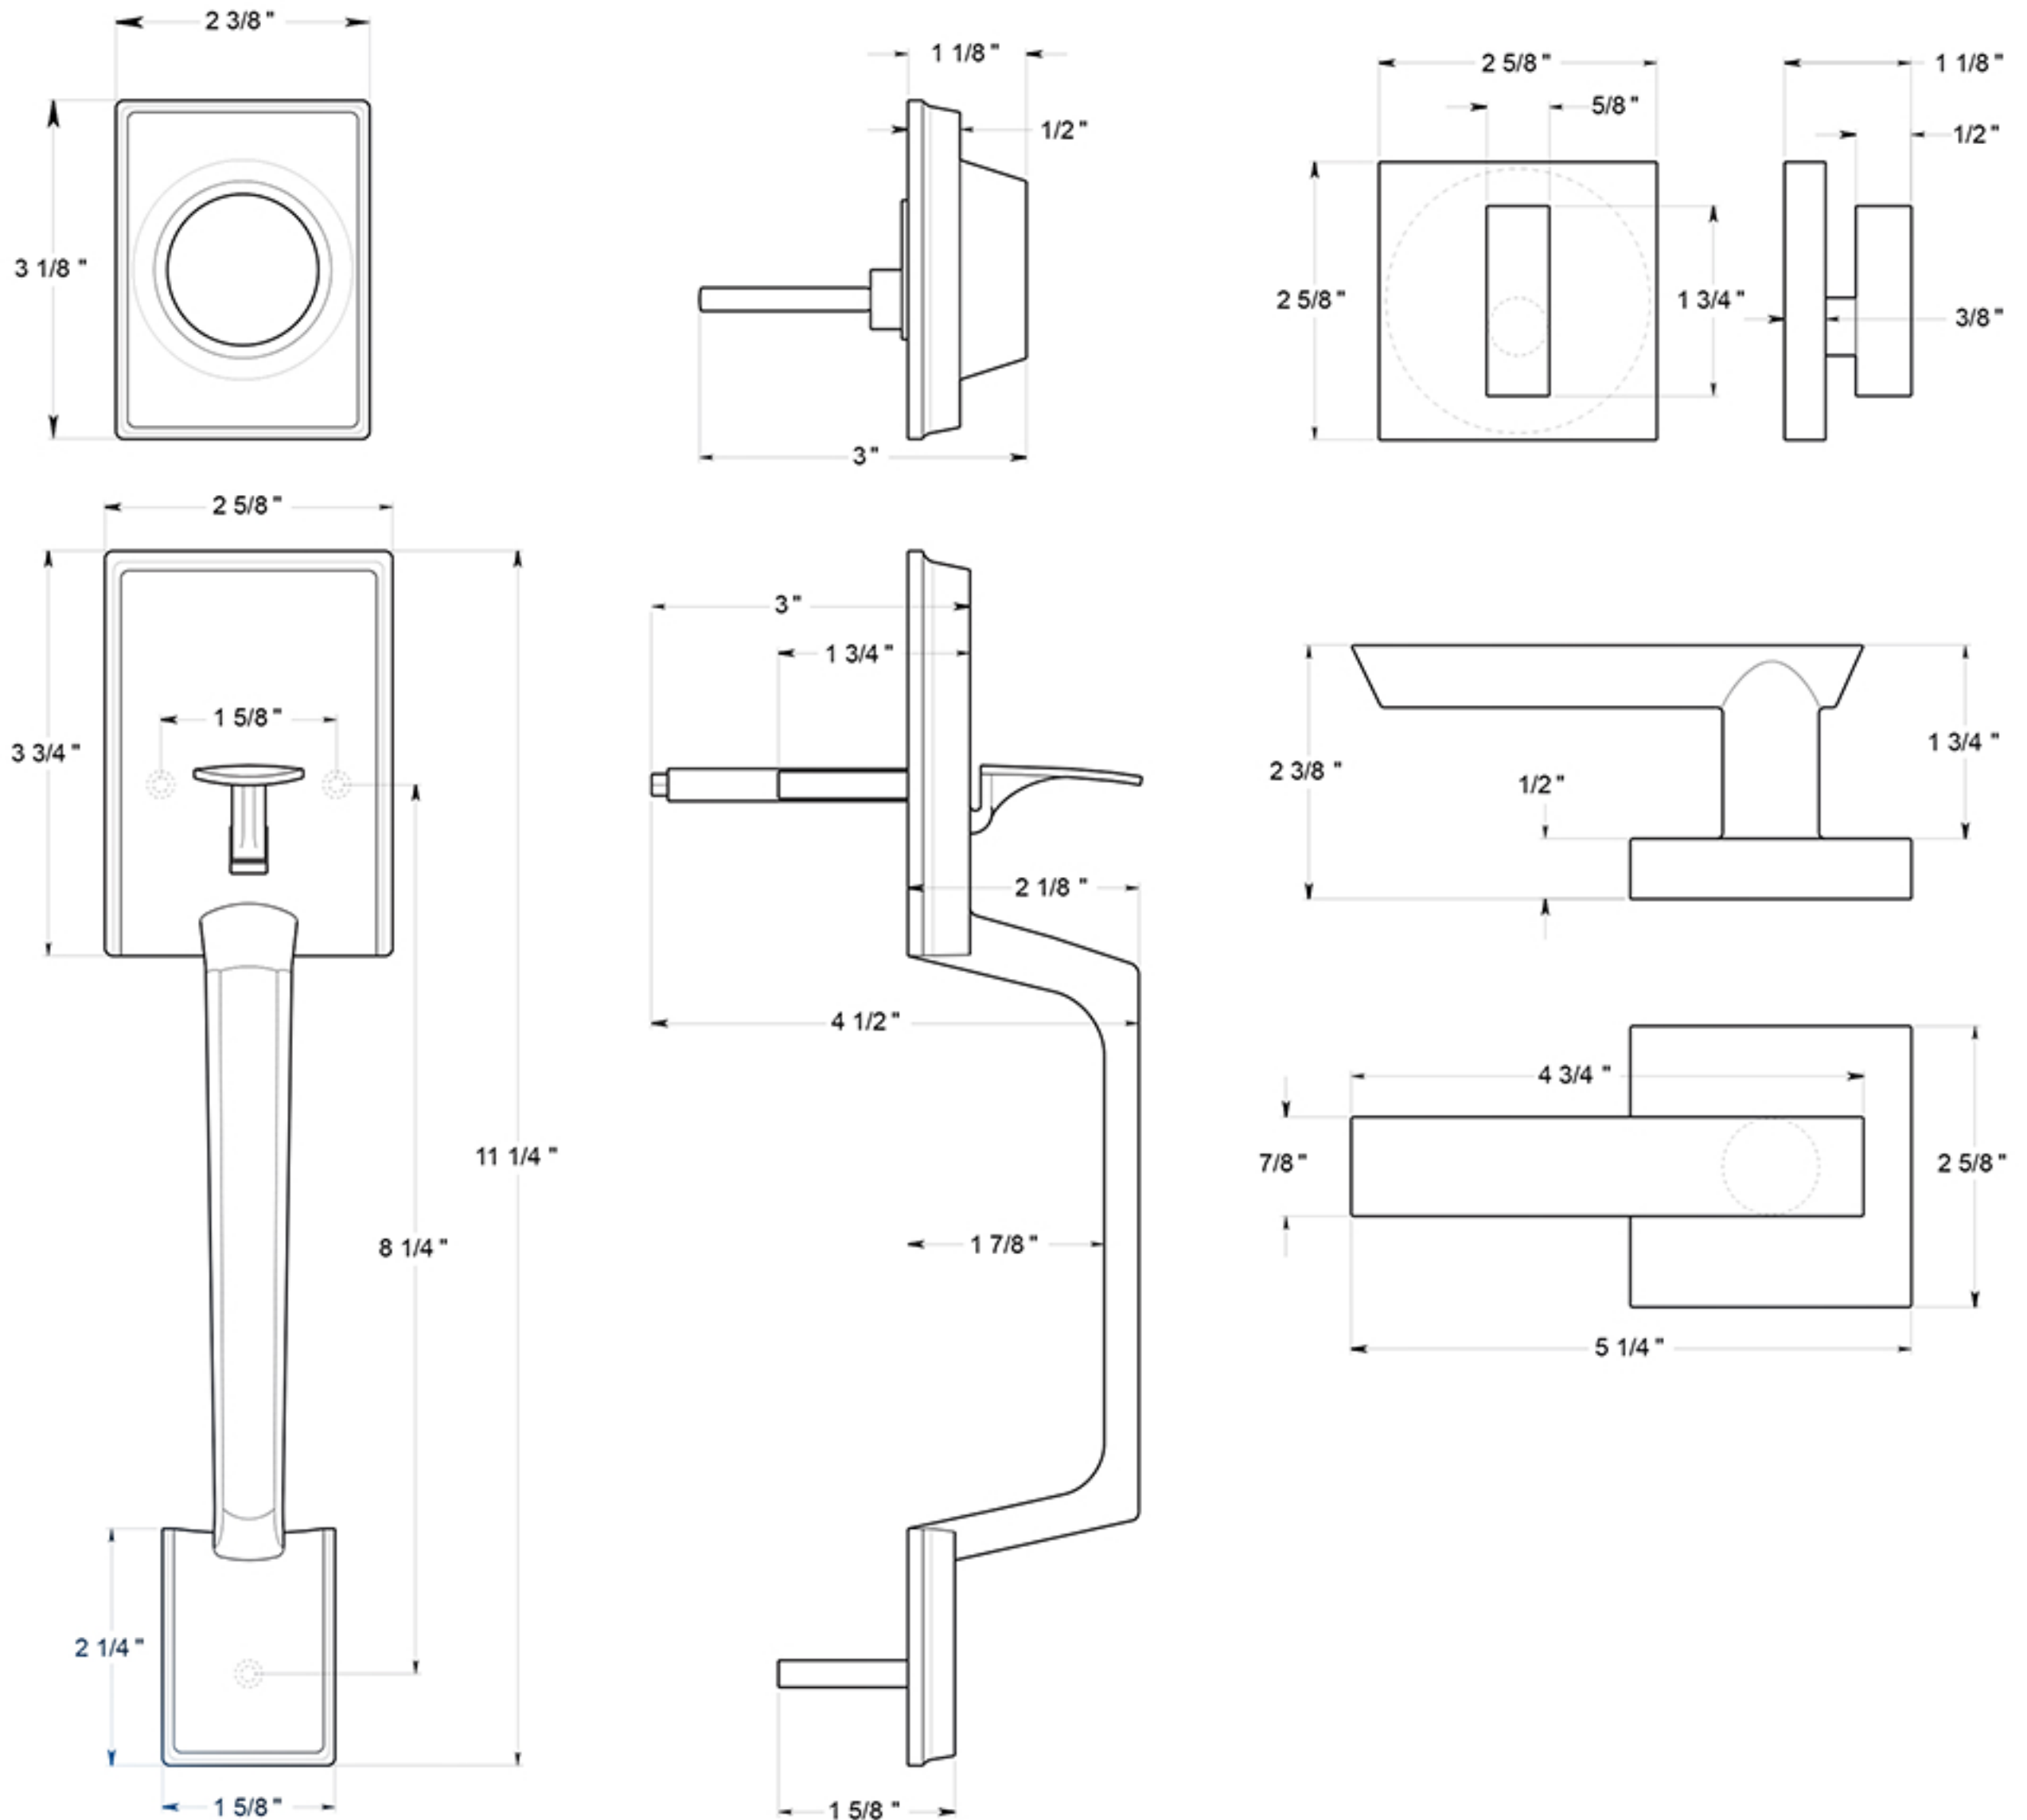

PRHHDL

HIGHGATE HANDLESET / DUMMY / WITH ZINC LIVINGSTON LEVER
ELITE / SOLID BRASS

DRAWING NOT TO SCALE

NOTE: Deltana reserves the right to constantly improve its products and is not responsible for differences between the product in-hand and the specifications contained in this drawing. We do not recommend to pre-drill holes or pre-cut woods or metals based on the drawing information if the veracity of the specifications has not been proven by the live product.