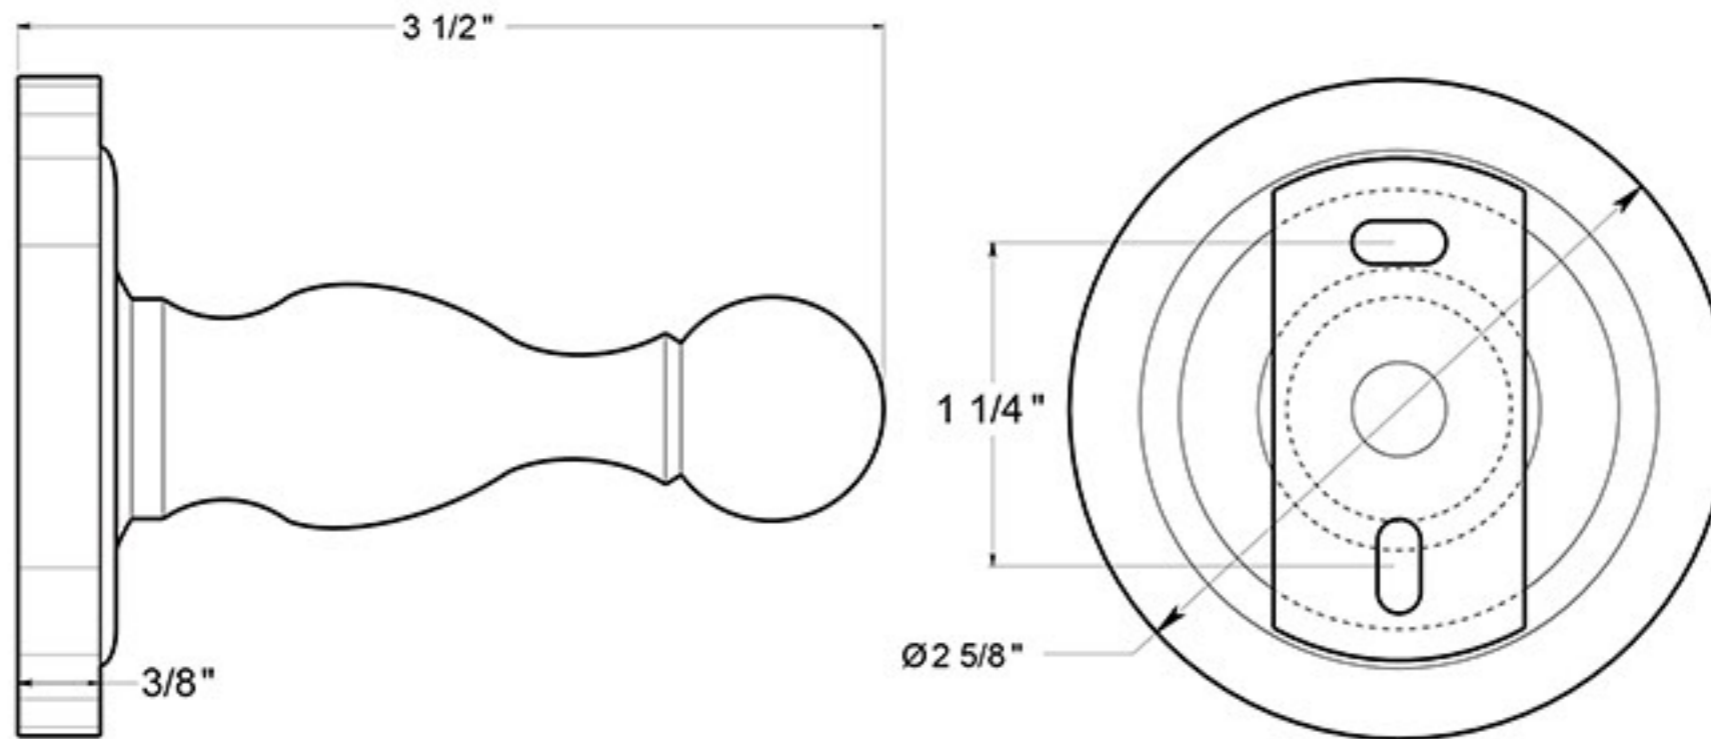

R2009

SINGLE ROBE HOOK / SOLID BRASS

DRAWING NOT TO SCALE

NOTE: Deltana reserves the right to constantly improve its products and is not responsible for differences between the product in-hand and the specifications contained in this drawing. We do not recommend to pre-drill holes or pre-cut woods or metals based on the drawing information if the veracity of the specifications has not been proven by the live product.