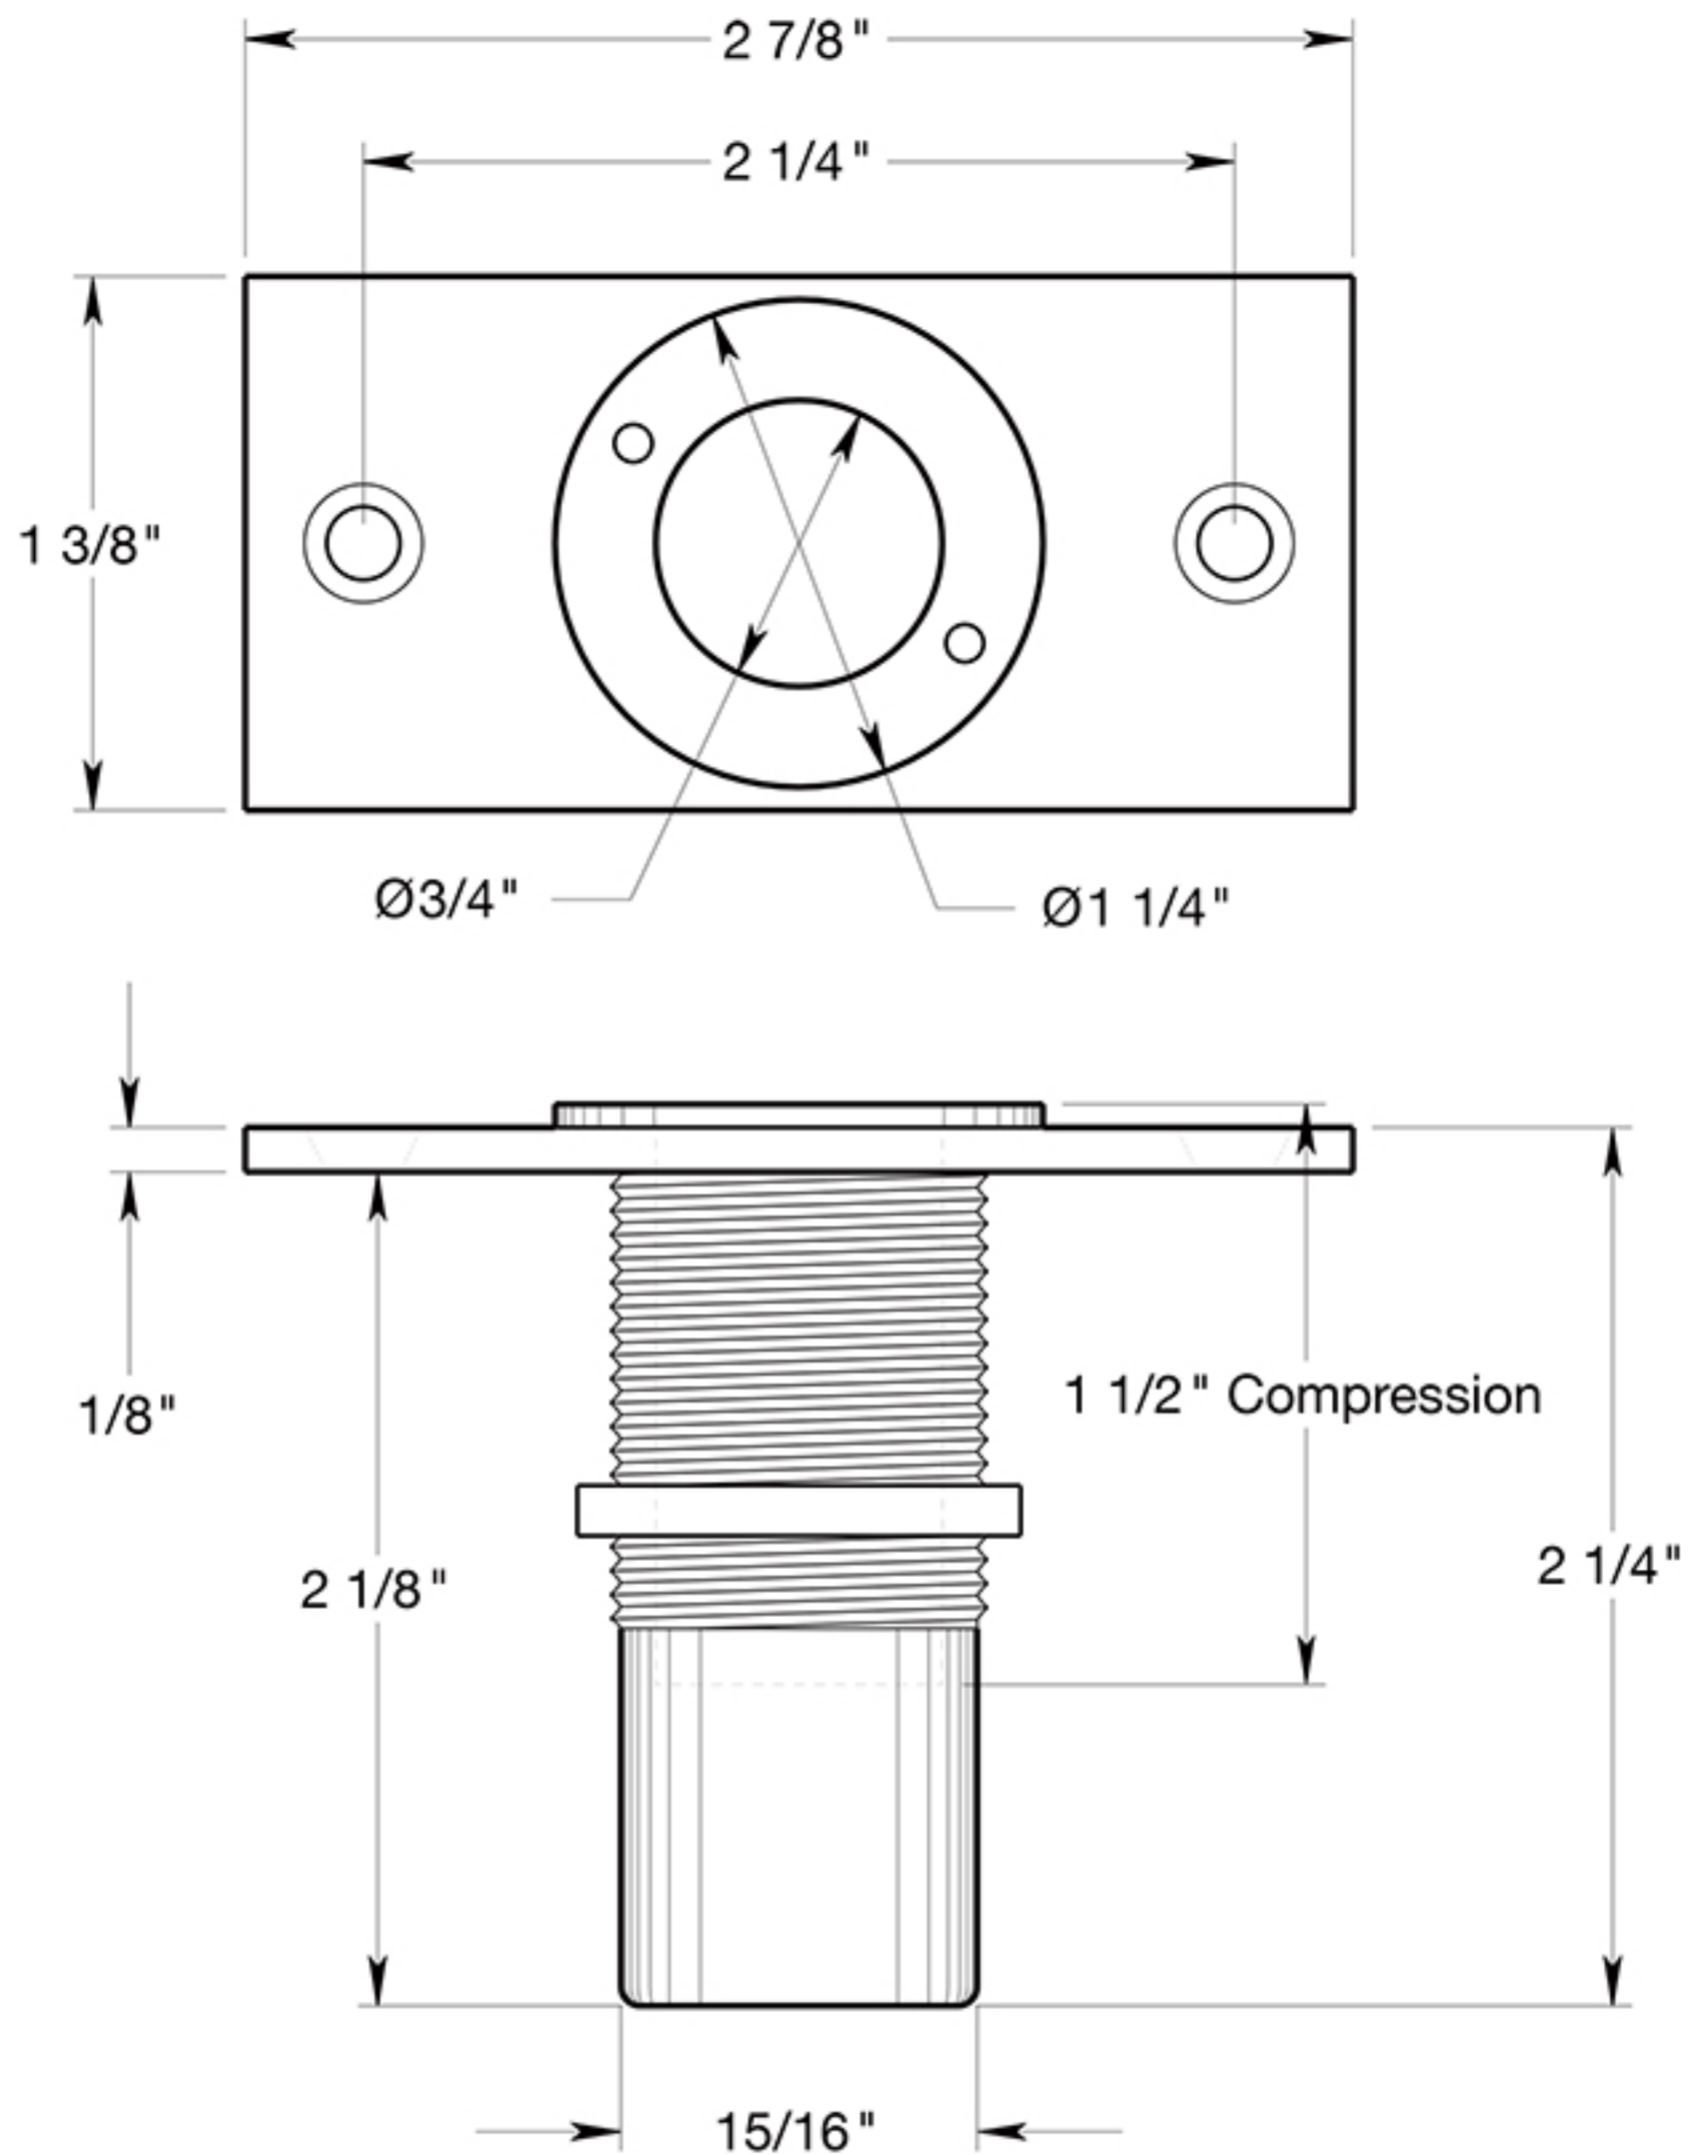

SPDP278

DUST PROOF STRIKE / ADJUSTABLE / SOLID BRASS

DRAWING NOT TO SCALE

NOTE: Deltana reserves the right to constantly improve its products and is not responsible for differences between the product in-hand and the specifications contained in this drawing. We do not recommend to pre-drill holes or pre-cut woods or metals based on the drawing information if the veracity of the specifications has not been proven by the live product.