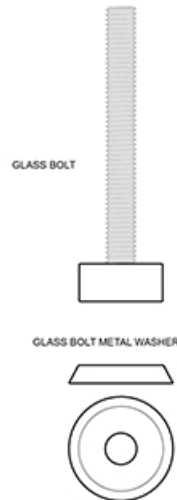

# SSP1210

CONTEMPORARY PULLS / 12" / STAINLESS STEEL / SINGLE SIDE

GLASS DOOR HARDWARE (X2)

WOOD DOOR HARDWARE (X2)

GENERIC (X2)

DRAWING NOT TO SCALE

NOTE: Deltana reserves the right to constantly improve its products and is not responsible for differences between the product in-hand and the specifications contained in this drawing. We do not recommend to pre-drill holes or pre-cut woods or metals based on the drawing information if the veracity of the specifications has not been proven by the live product.