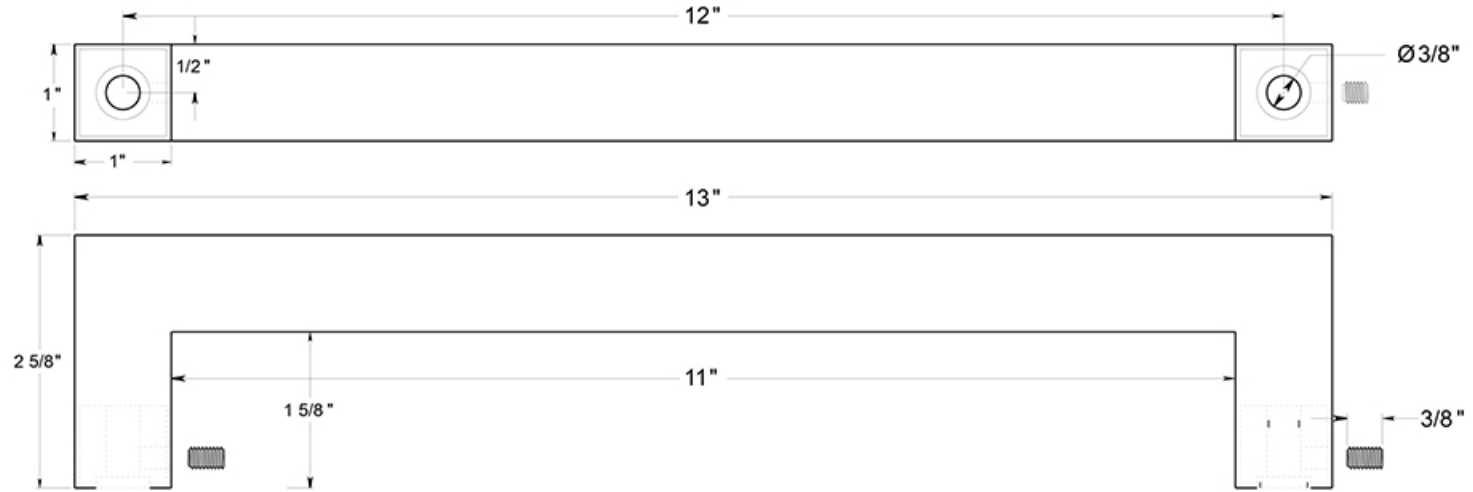

# SSP1210

CONTEMPORARY PULLS / 12" / STAINLESS STEEL / SINGLE SIDE

GLASS DOOR HARDWARE (X2)

WOOD DOOR HARDWARE (X2)

GENERIC (X2)

DRAWING NOT TO SCALE

NOTE: Deltana reserves the right to constantly improve its products and is not responsible for differences between the product in-hand and the specifications contained in this drawing. We do not recommend to pre-drill holes or pre-cut woods or metals based on the drawing information if the veracity of the specifications has not been proven by the live product.