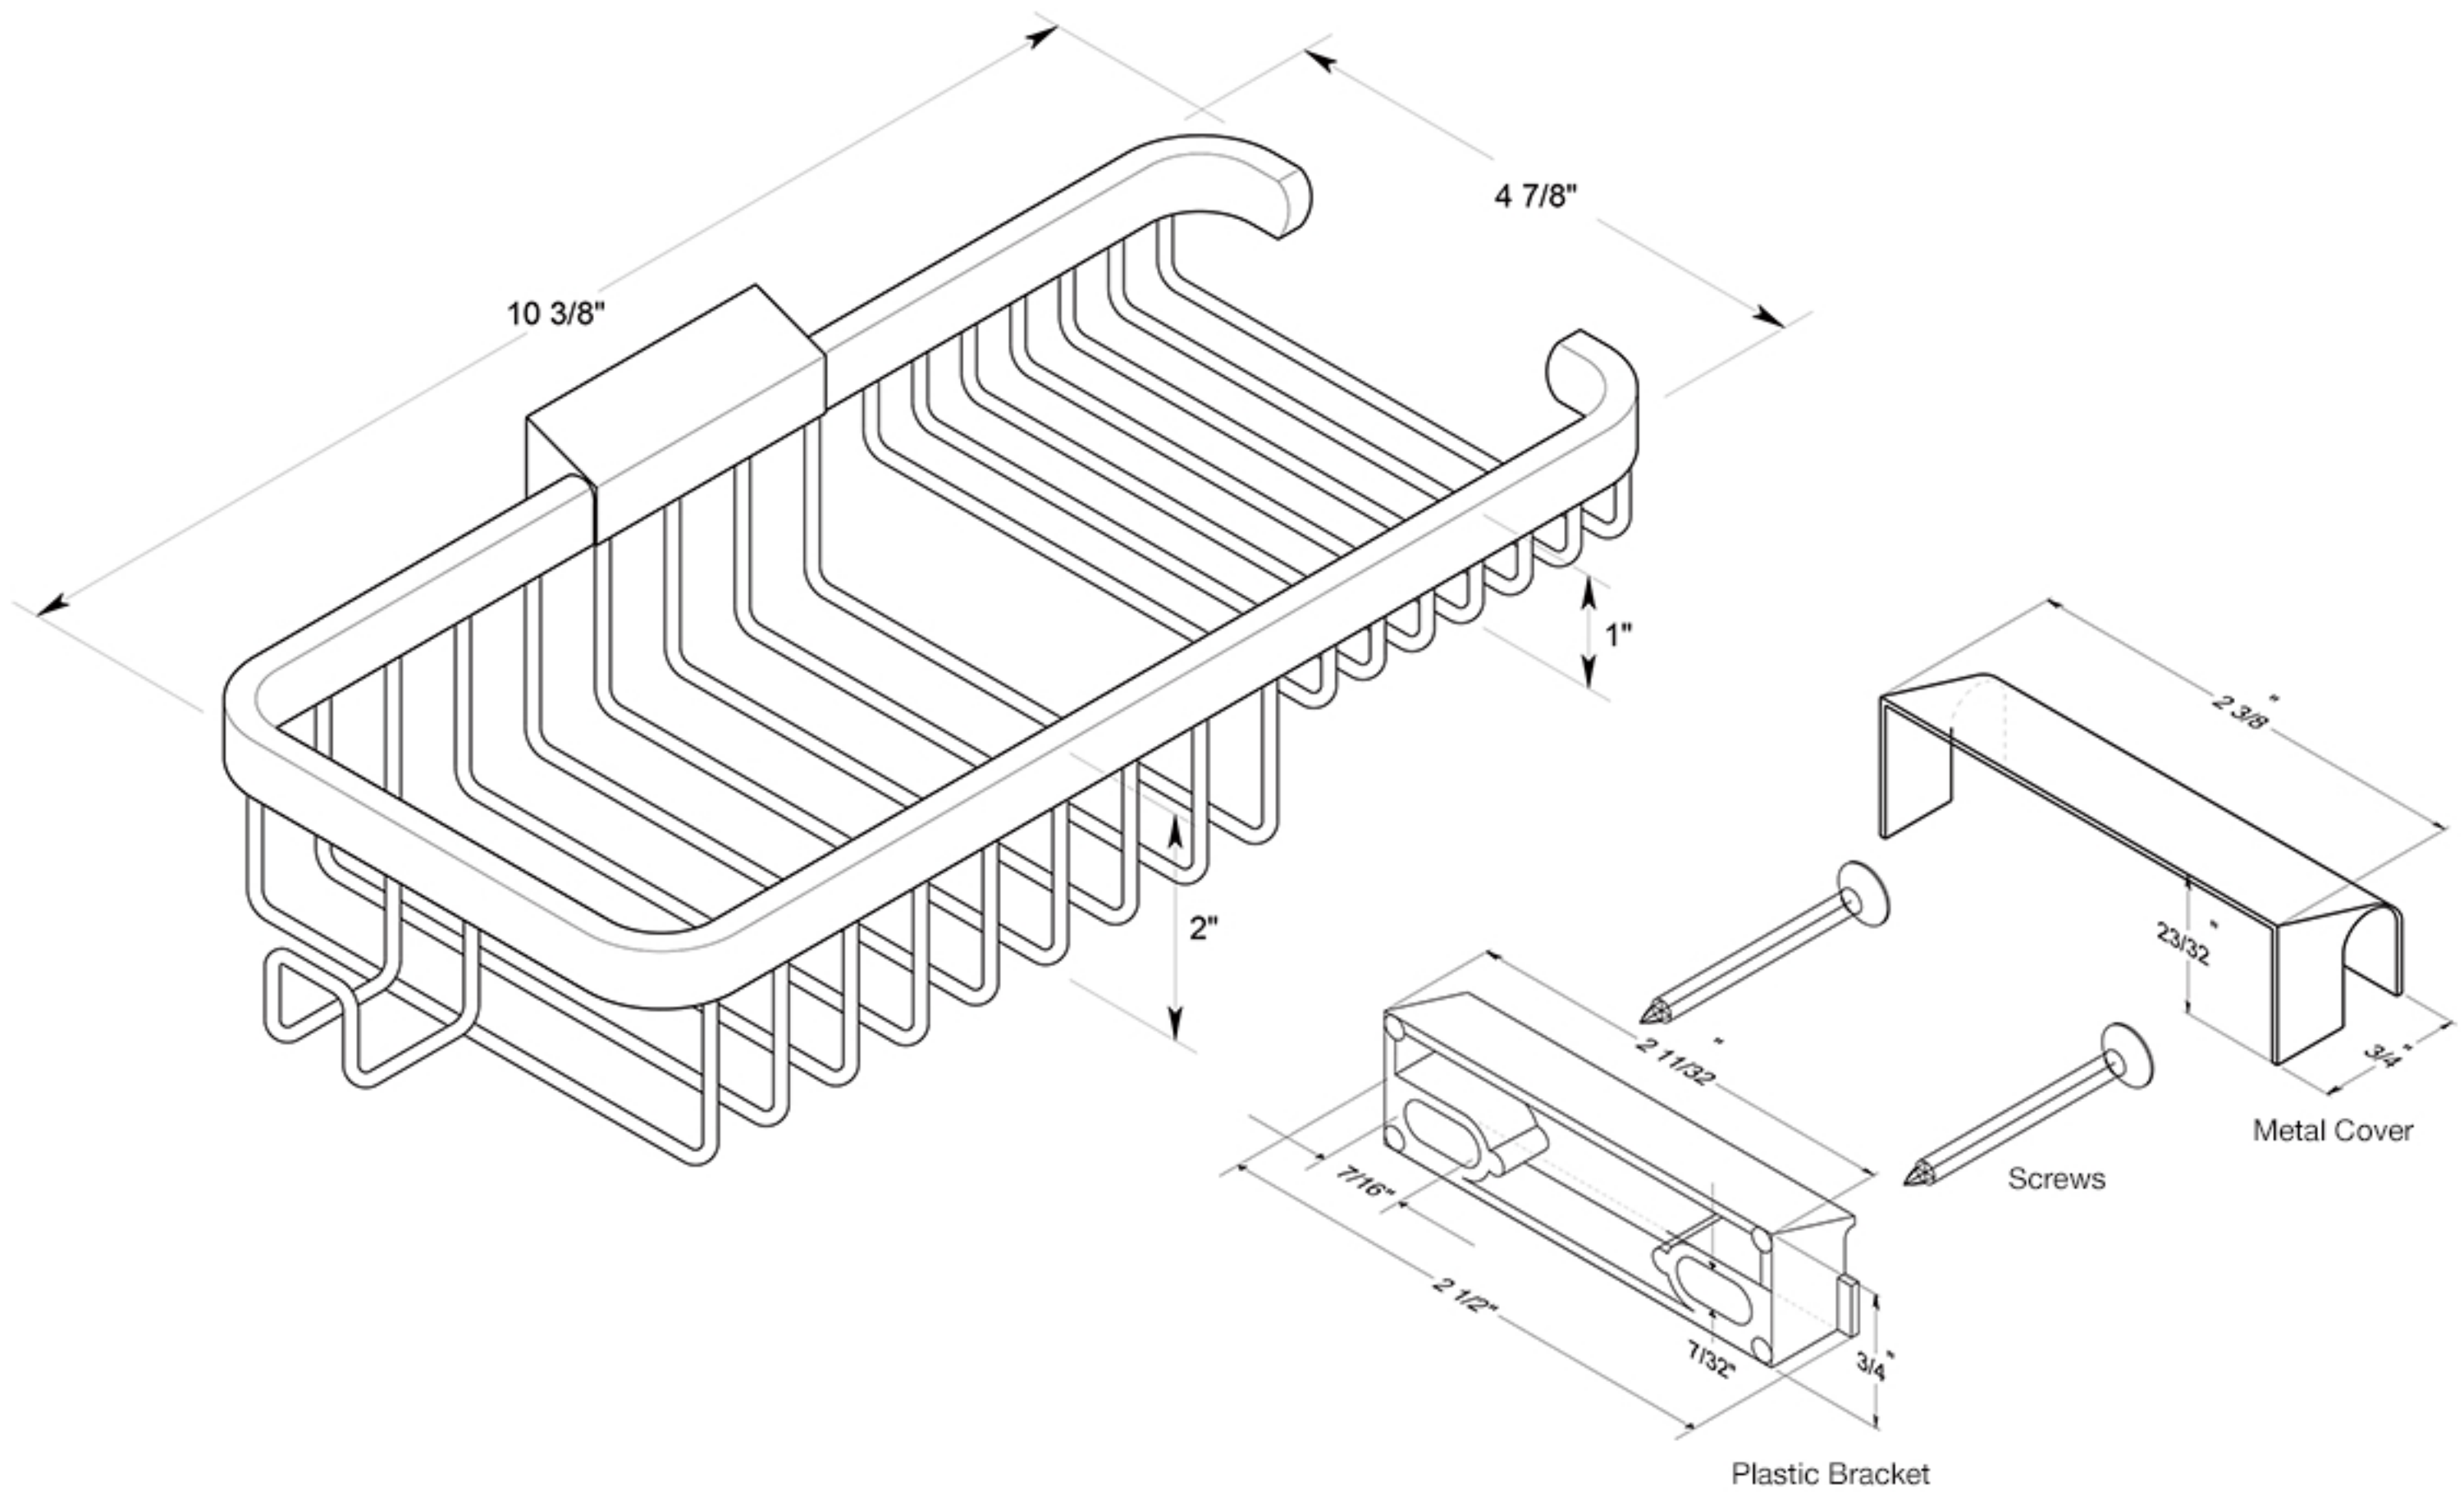

WBR1051H

10-3/8" x 4-7/8" WIRE BASKET / RECTANGULAR / DEEP & SHALLOW / WITH HOOK / SOLID BRASS

DRAWING NOT TO SCALE

NOTE: Deltana reserves the right to constantly improve its products and is not responsible for differences between the product in-hand and the specifications contained in this drawing. We do not recommend to pre-drill holes or pre-cut woods or metals based on the drawing information if the veracity of the specifications has not been proven by the live product.