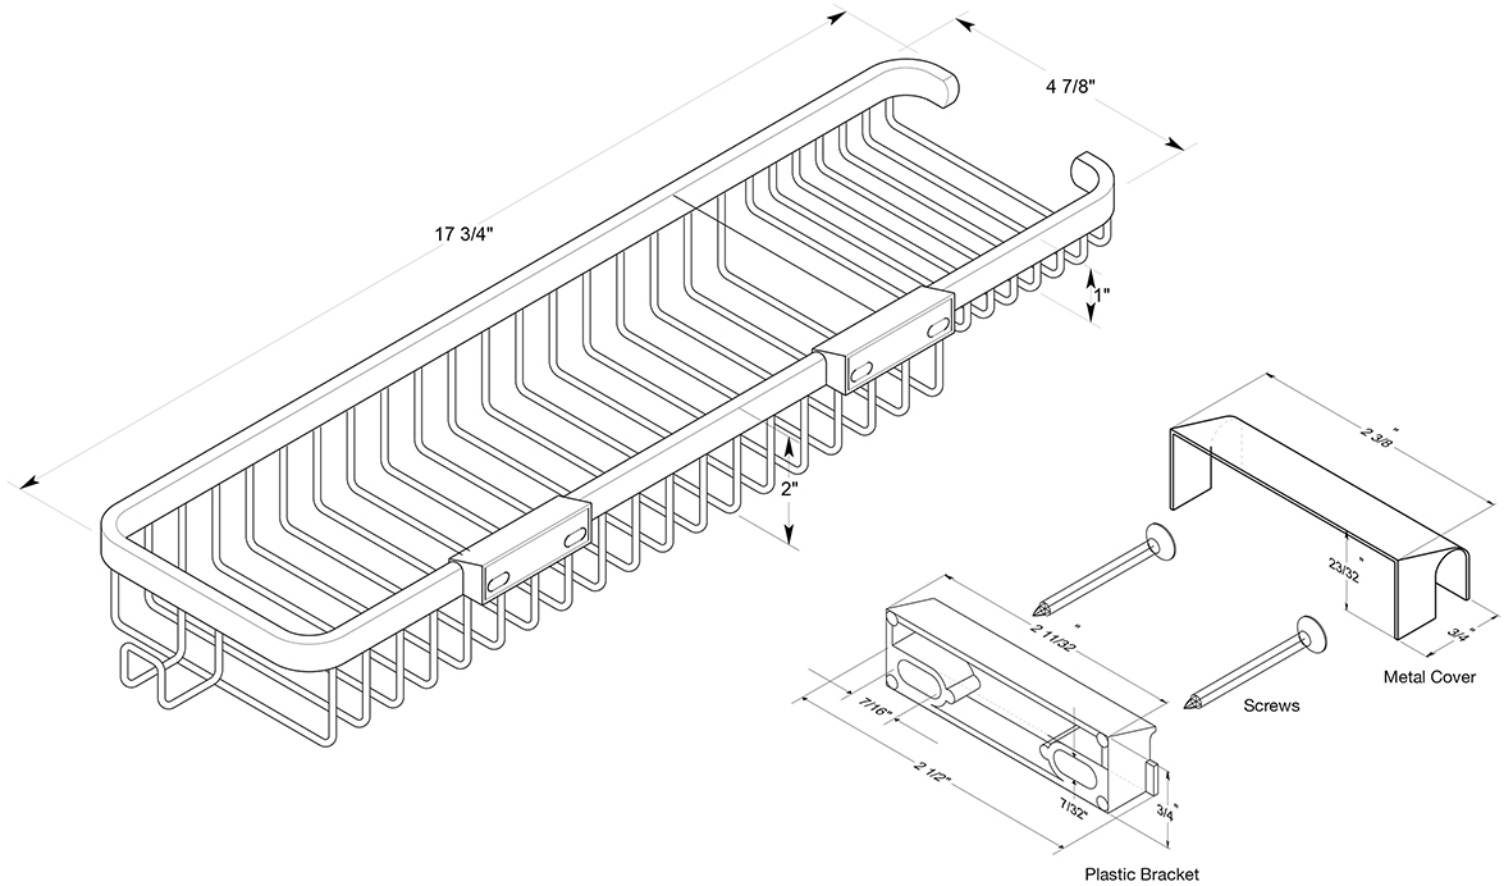

# WBR1850H

17-3/4" x 4-7/8" WIRE BASKET / RECTANGULAR / DEEP & SHALLOW / WITH HOOK / SOLID BRASS

DRAWING NOT TO SCALE

NOTE: Deltana reserves the right to constantly improve its products and is not responsible for differences between the product in-hand and the specifications contained in this drawing. We do not recommend to pre-drill holes or pre-cut woods or metals based on the drawing information if the veracity of the specifications has not been proven by the live product.