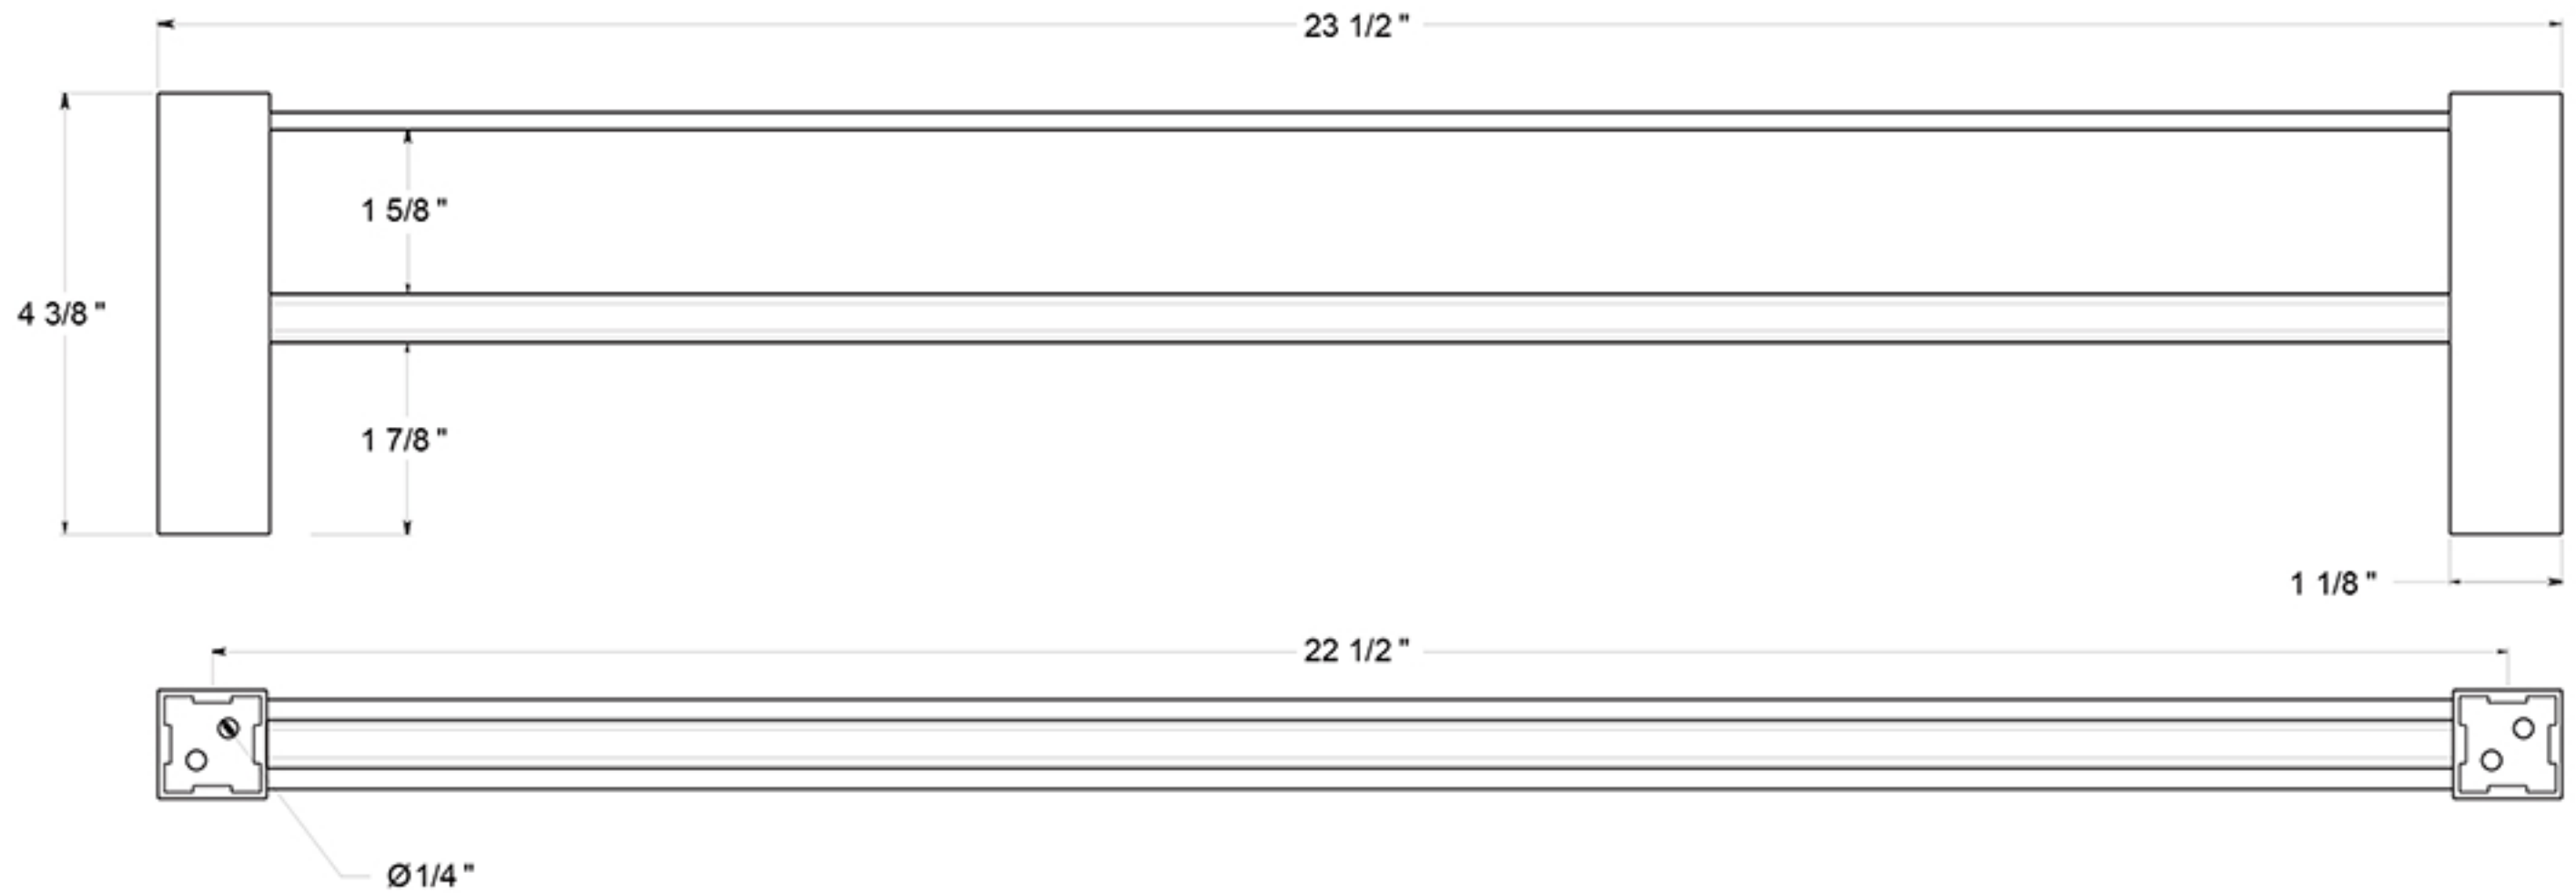

ZA2006/24

24" DOUBLE TOWEL BAR / ZINC - ALUMINUM

DRAWING NOT TO SCALE

NOTE: Deltana reserves the right to constantly improve its products and is not responsible for differences between the product in-hand and the specifications contained in this drawing. We do not recommend to pre-drill holes or pre-cut woods or metals based on the drawing information if the veracity of the specifications has not been proven by the live product.