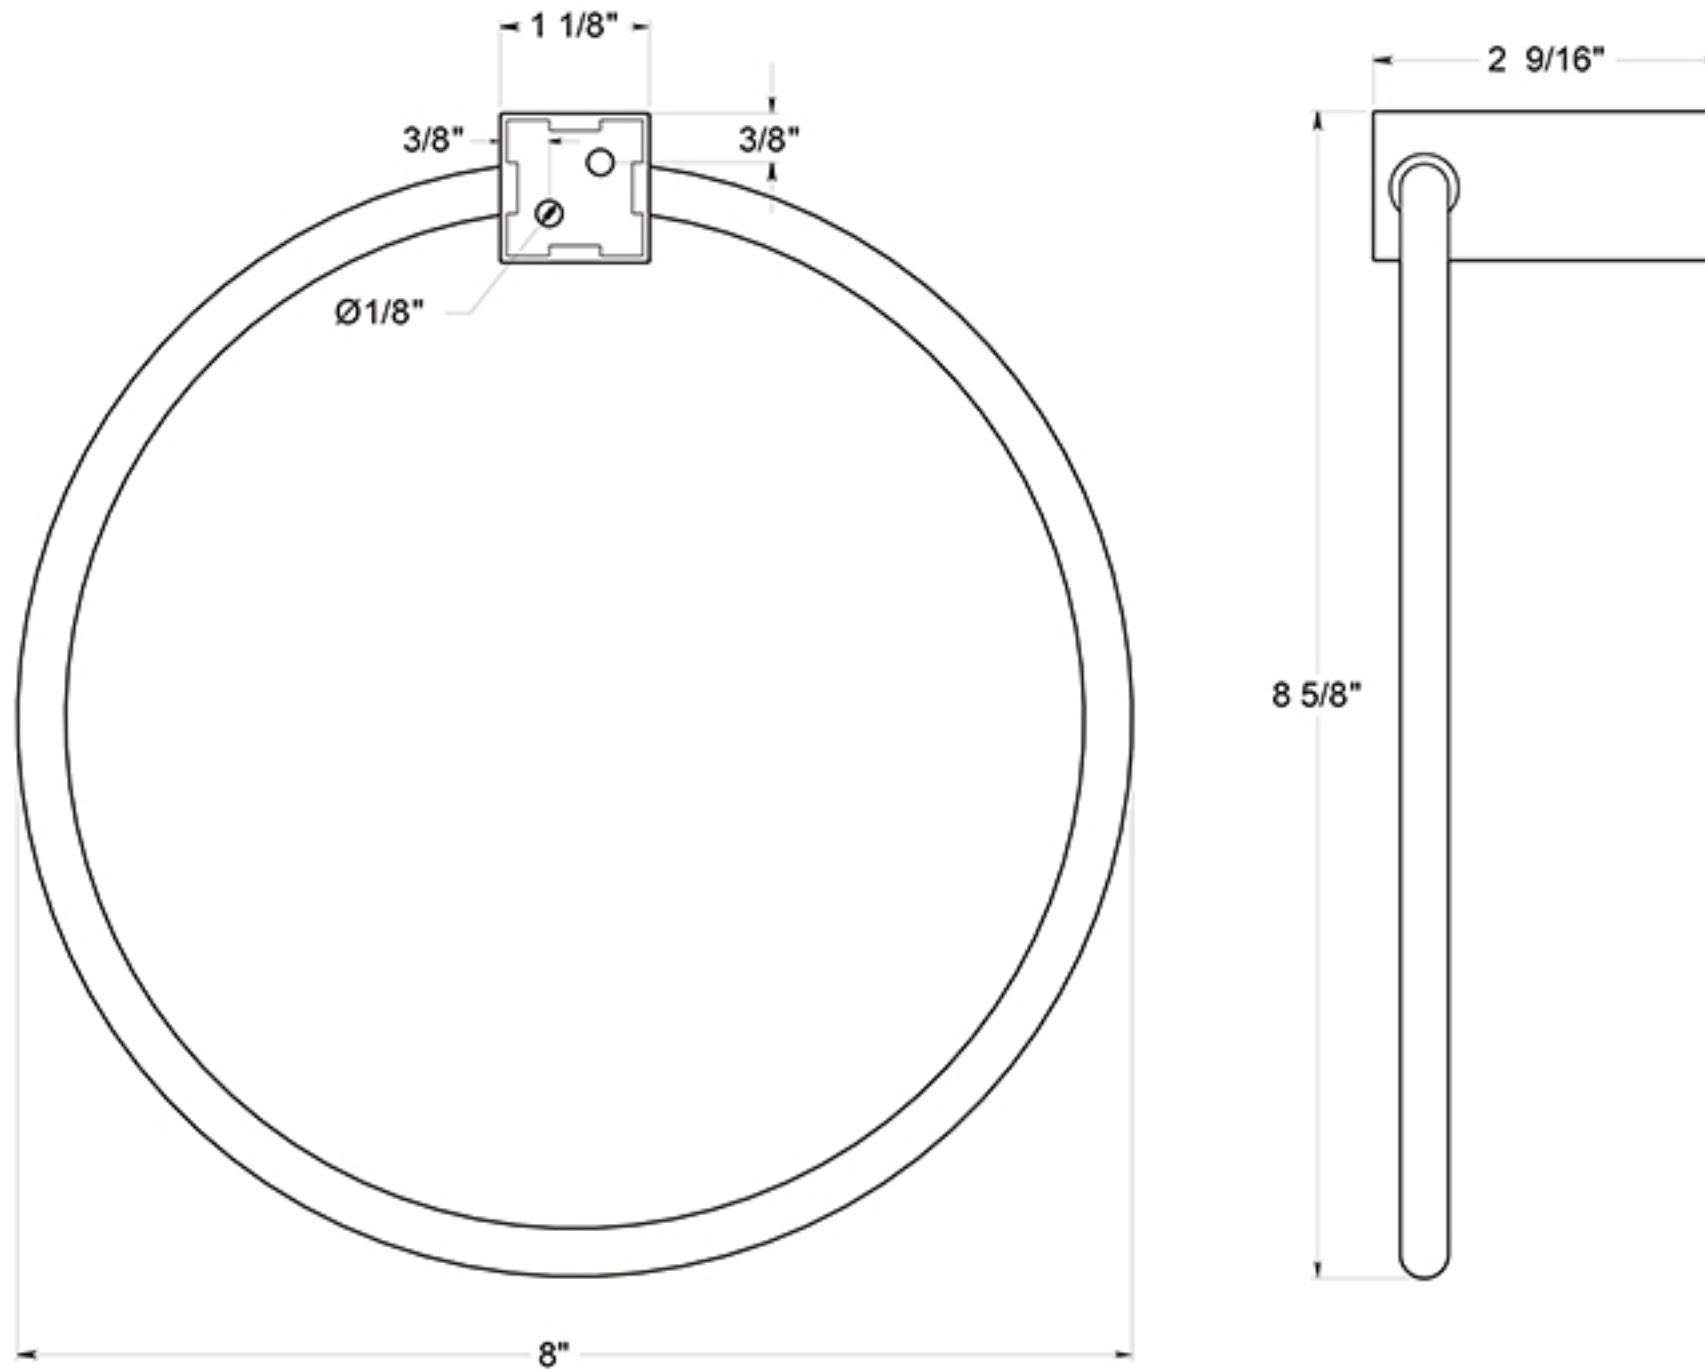

ZA2008

8" TOWEL RING / ZINC - ALUMINUM

DRAWING NOT TO SCALE

NOTE: Deltana reserves the right to constantly improve its products and is not responsible for differences between the product in-hand and the specifications contained in this drawing. We do not recommend to pre-drill holes or pre-cut woods or metals based on the drawing information if the veracity of the specifications has not been proven by the live product.