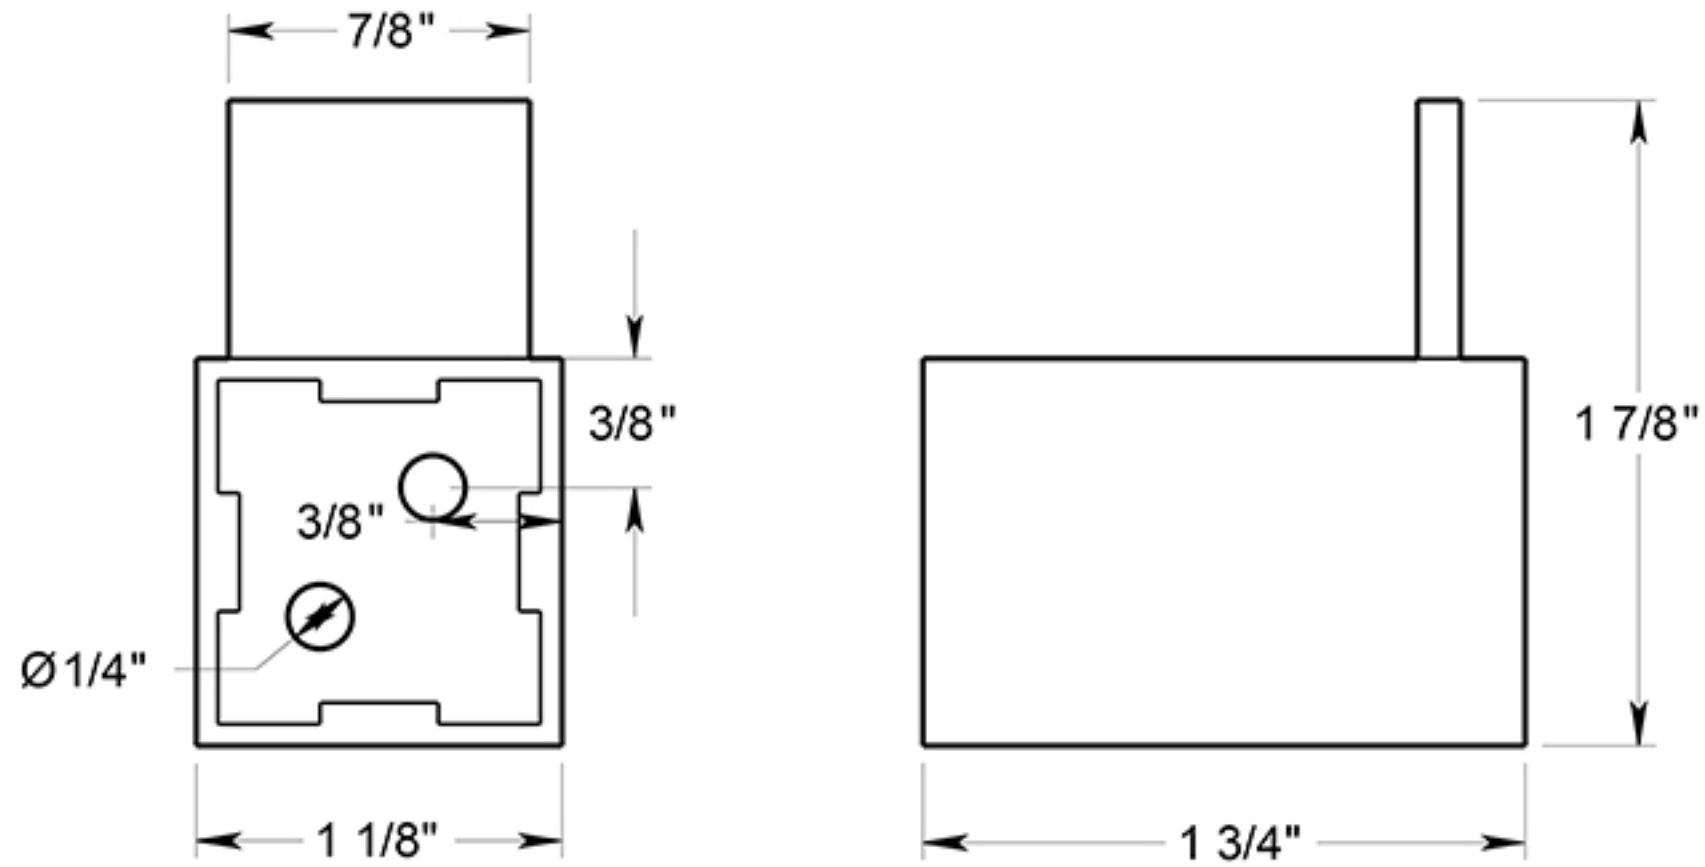

ZA2009

SINGLE ROBE HOOK - ALUMINUM

DRAWING NOT TO SCALE

NOTE: Deltana reserves the right to constantly improve its products and is not responsible for differences between the product in-hand and the specifications contained in this drawing. We do not recommend to pre-drill holes or pre-cut woods or metals based on the drawing information if the veracity of the specifications has not been proven by the live product.