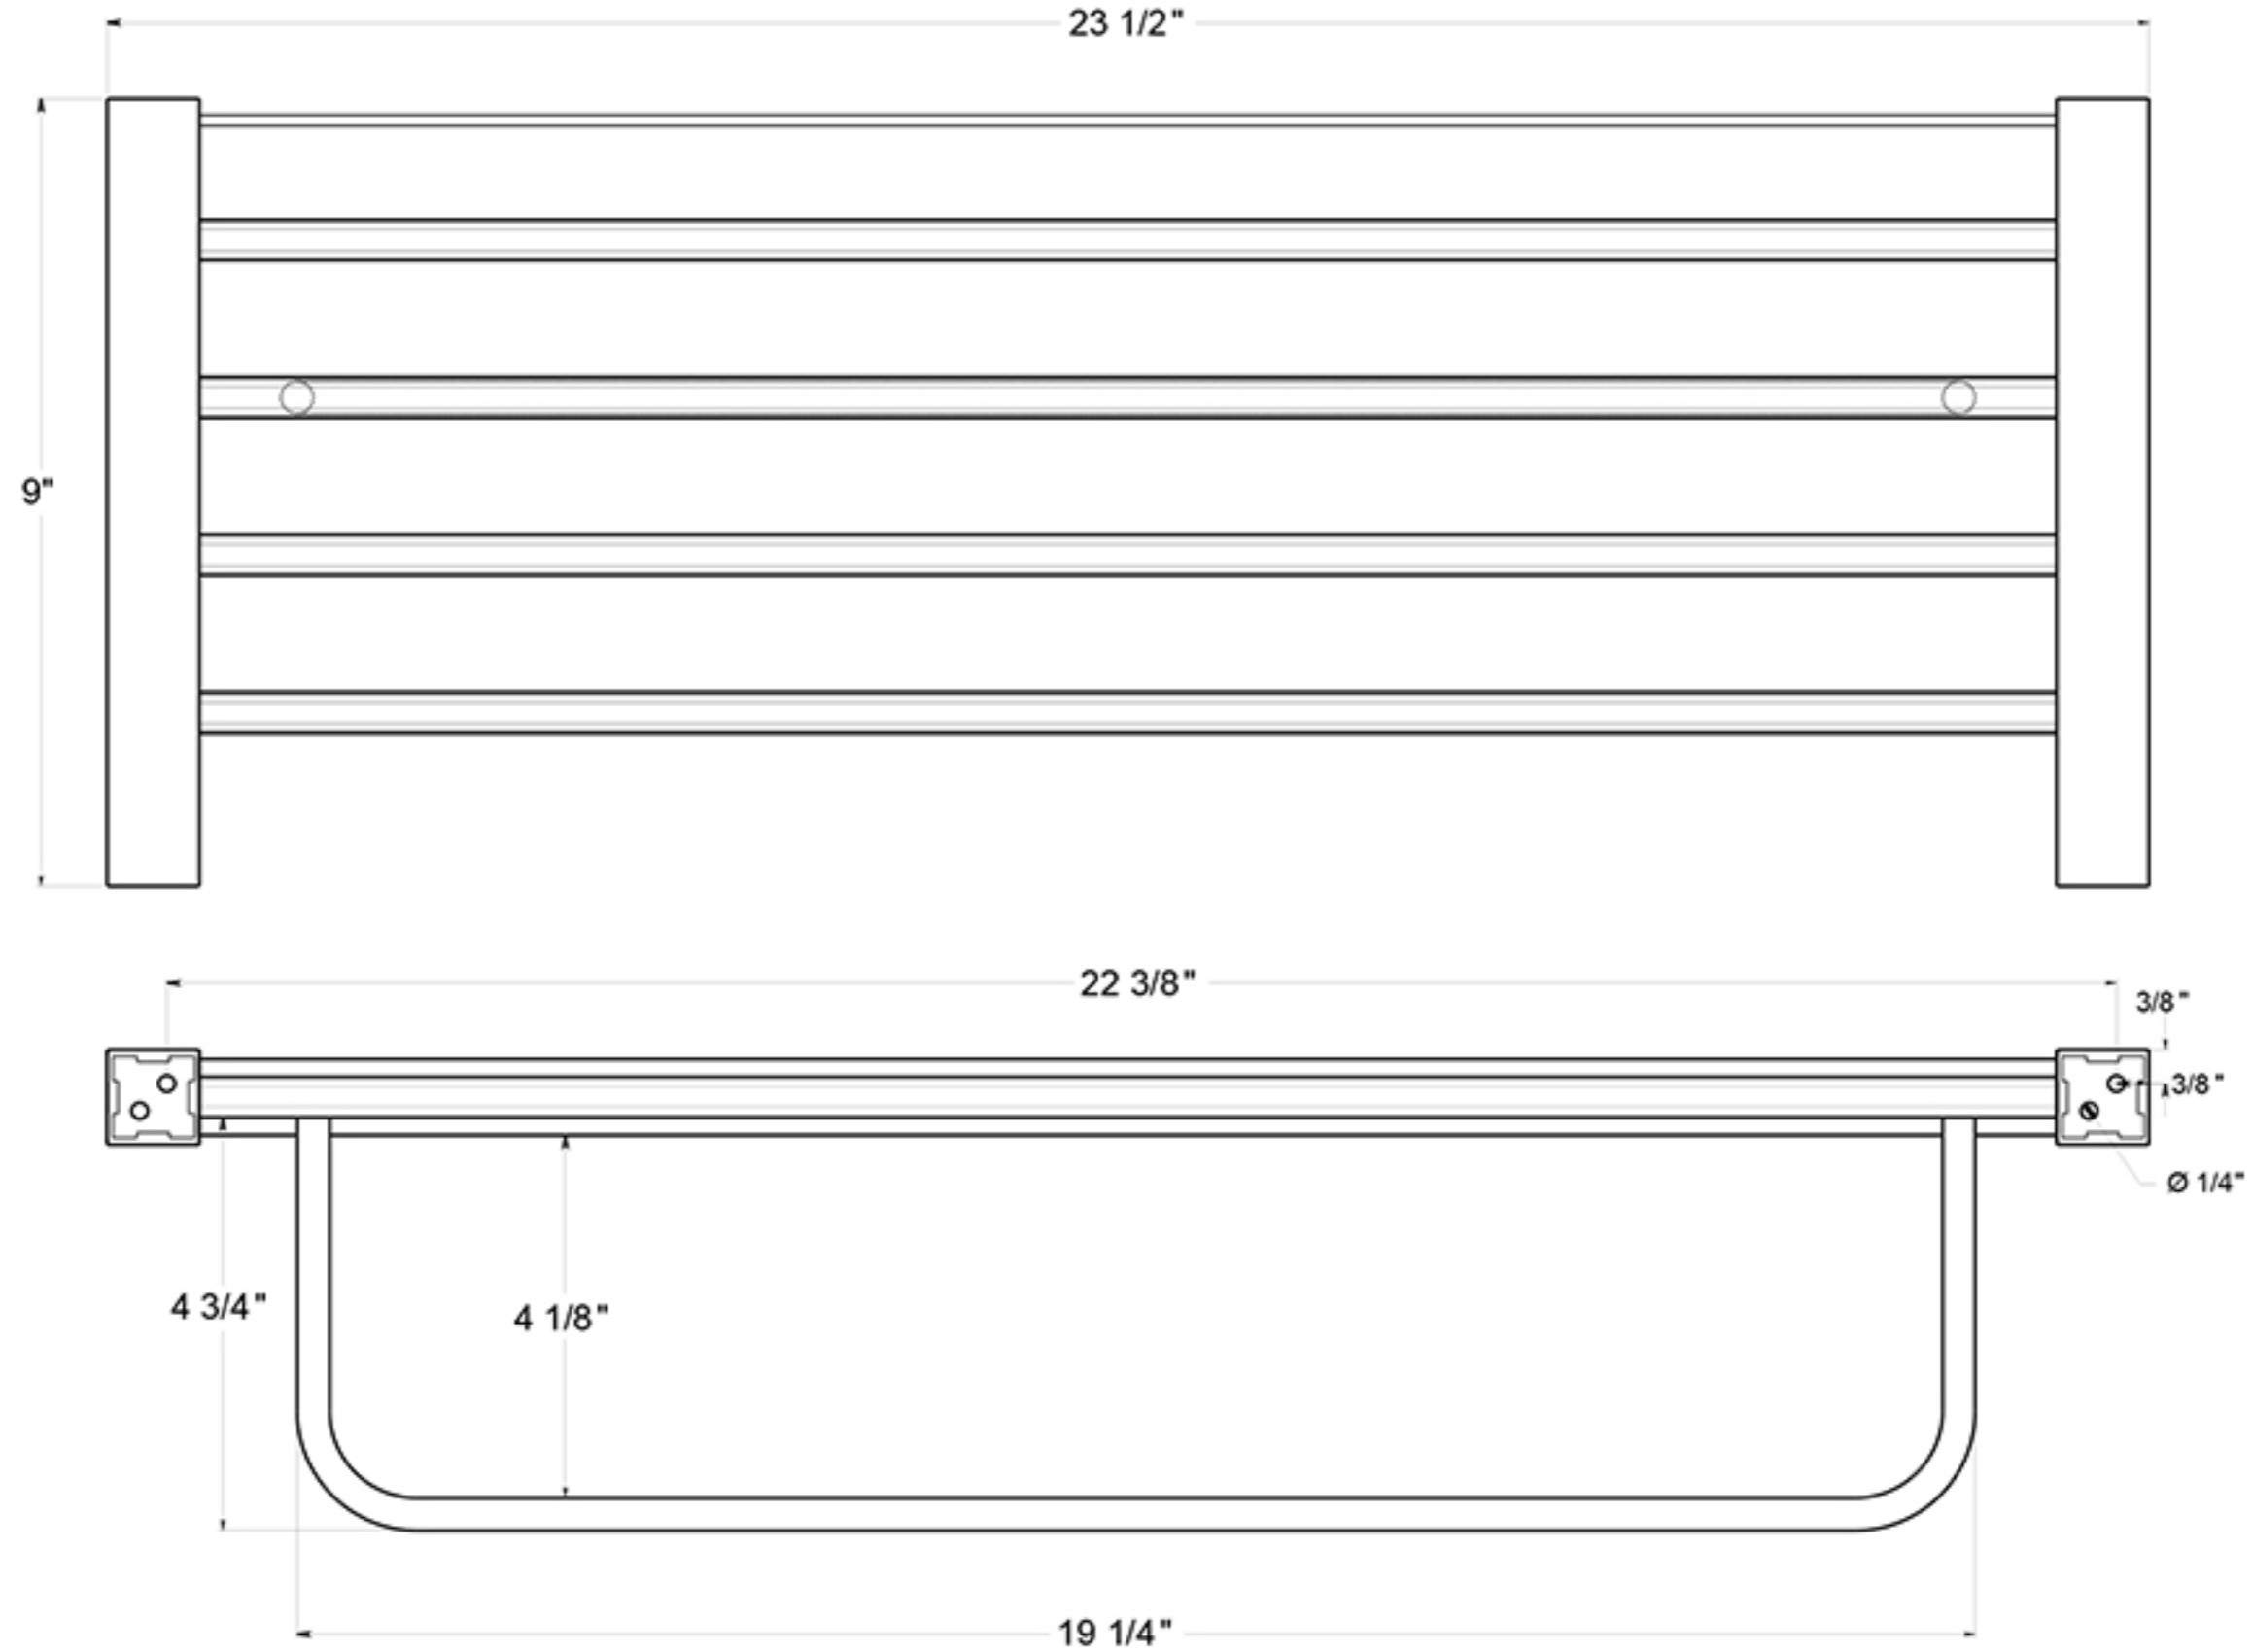

ZA2024

24" HOTEL SHELF WITH BRACKET - ZINC / ALUMINUM

DRAWING NOT TO SCALE

NOTE: Deltana reserves the right to constantly improve its products and is not responsible for differences between the product in-hand and the specifications contained in this drawing. We do not recommend to pre-drill holes or pre-cut woods or metals based on the drawing information if the veracity of the specifications has not been proven by the live product.