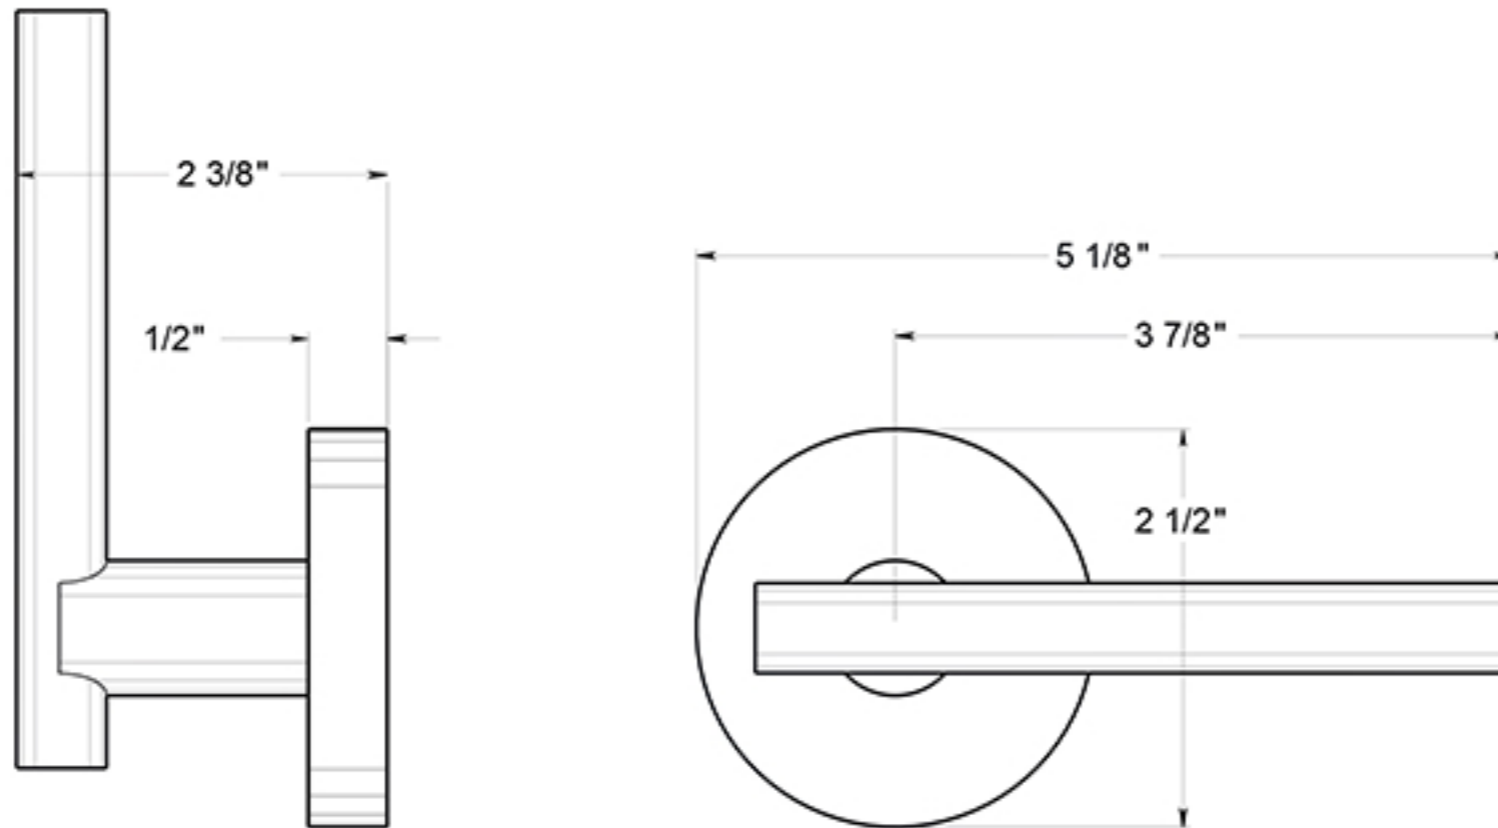

# ZMLR4

MANDEVILLE LEVERS / DUMMY / RESIDENTIAL ELITE / ZINC

DRAWING NOT TO SCALE

NOTE: Deltana reserves the right to constantly improve its products and is not responsible for differences between the product in-hand and the specifications contained in this drawing. We do not recommend to pre-drill holes or pre-cut woods or metals based on the drawing information if the veracity of the specifications has not been proven by the live product.