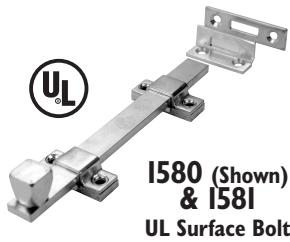

**1580 (Shown)
& 1581**
UL Surface Bolt

NUMBER	BOLT LENGTH	ANSI A156.16	MATERIAL
1578	8"	L84161	Solid Brass
1580	8"	L84161	Solid Brass
1581	12"	L84161	Solid Brass

SHELF PACK: 10

Polybagged

FASTENERS: (1578) 5 ea. #10 x 1" MS, 5 ea. #10 x 1 1/4" SMS, 2 ea. Plastic Anchors
(1580, 1581) 8 ea. #12-24 x 1" MS, 8 ea. #12 x 1 1/4" SMS

FEATURES: • Furnished with Rim and Mortise strikes
• (1580, 1581) 1 1/8 bolt throw, 1/4" x 3/4" size
• (1578) Concealed screw mount

FINISHES: (1578) 626
(1580) 605, 613, 626
(1581) 626

OPTION: Sex bolt available