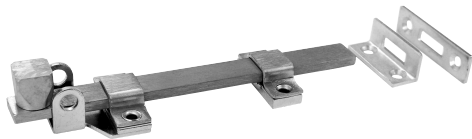

**SURFACE BOLTS - UL RATED**

**1578**  
UL Surface Bolt

**1580 (Shown)  
& 1581**  
UL Surface Bolt

NUMBER	BOLT LENGTH	ANSI A156.16	MATERIAL
1578	8"	L84161	Solid Brass
1580	8"	L84161	Solid Brass
1581	12"	L84161	Solid Brass

**SHELF PACK: 10**

**Polybagged**

**FASTENERS:** (1578) 5 ea. #10 x 1" MS, 5 ea. #10 x 1 1/4" SMS, 2 ea. Plastic Anchors  
(1580, 1581) 8 ea. #12-24 x 1" MS, 8 ea. #12 x 1 1/4" SMS

**FEATURES:** • Furnished with Rim and Mortise strikes  
• (1580, 1581) 1 1/8 bolt throw, 1/4" x 3/4" size  
• (1578) Concealed screw mount

**FINISHES:** (1578) 626  
(1580) 605, 613, 626  
(1581) 626

**OPTION:** Sex bolt available

**SURFACE BOLTS**

**1582**

NUMBER	BOLT LENGTH	THROW	MATERIAL
1582	8"	1"	Stainless Steel

**SHELF PACK: 10**

**Polybagged**