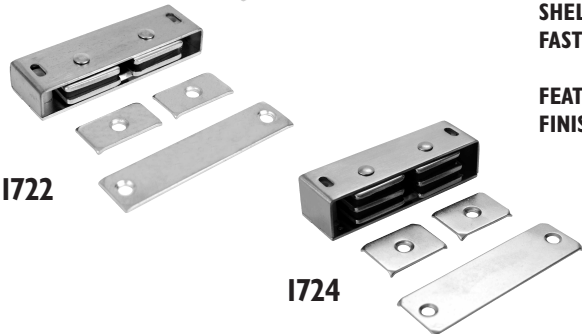

1722

1724

NUMBER	DIMENSIONS	LOAD CAPACITY	ANSI A156.16	MATERIAL
1720	2 1/16" x 1 1/8" x 5/8"	5 lbs.	-	Brass
1722	3 1/8" x 1" x 9/16"	9 lbs.	B43161	Brass
1724	3 1/8" x 1" x 3/4"	14 lbs.	B43161	Brass

SHELF PACK: 10 Polybagged
FASTENERS: (1720) 3 ea. #6 x 5/8" SMS
(1722, 1724) 2 ea. #6 x 1 1/4" WS, 2 ea. #6 x 5/8" SMS
FEATURES: (1722, 1724) packaged w/multiple strikes
FINISHES: 605, 626