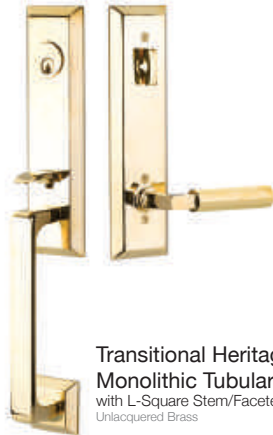

**Transitional Heritage
Monolithic Tubular**
with L-Square Stem/Faceted Handle
Unlacquered Brass