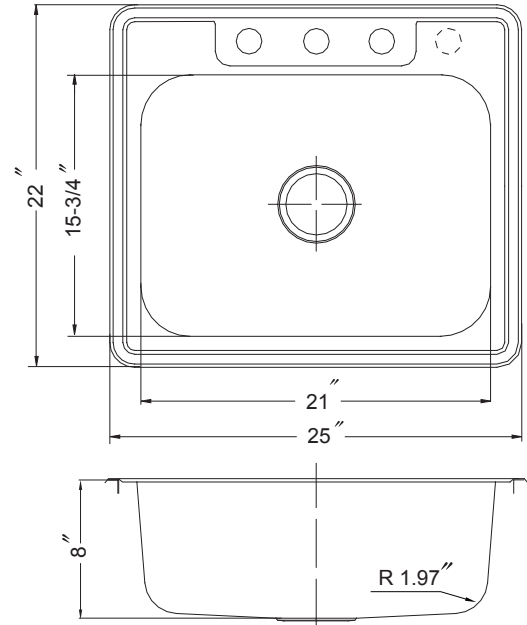

### Topmount Single Bowl

**Model 2522-8BS3** 3 holes

**2522-8BS4** 4 holes

2522-8BS

### FEATURES

- Premium grade T-304 stainless steel
- 8" depth • 20 gauge • 3 or 4 holes
- Super-Silencer pad
- Lustrous satin with highlighted rim
- Fits 30" sink base
- 3-1/2" drain opening
- Supplied with fasteners and instructions
- Complies with ASME A112.19.3-2000, cUPC®
- Lifetime Limited Warranty

### OPTIONAL ACCESSORIES

Bottom Grid: BG-2500

Cutting Board : CB-2500

Rinsing Basket : RB-2500

Strainer: 190-9180

| OVERALL DIMENSIONS | EACH BOWL     | CUTOUT SIZE       | PACKAGING*   | WEIGHT*         |
|--------------------|---------------|-------------------|--------------|-----------------|
| 25" x 22"          | 21" x 15-3/4" | 24-1/4" x 21-1/4" | 1/16/36 pcs. | 12/230/380 lbs. |