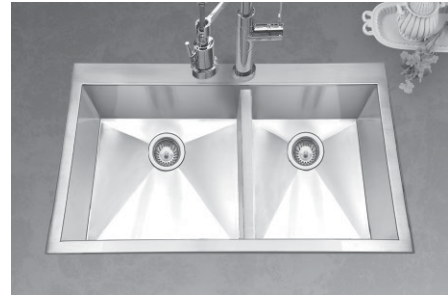

BELLUS SERIES

Zero radius Topmount Double Bowl Model BCD-3322

BCD-3322

FEATURES

- Premium grade T-304 stainless steel
- 9" depth • 18 gauge
- MegaShield™ insulation
- True zero radius ledge and bottom
- Brushed satin, rear-set drain • 3-1/2" drain opening
- Fits 36" sink base
- Supplied with fasteners and instructions
- cUPC® Listed
- Lifetime Limited Warranty

TYPE 304
PREMIUM STAINLESS STEEL

MEGA SHIELD
INSULATION

SUPER SILENCER

Lifetime
Warranty

OPTIONAL ACCESSORIES

Bottom Grid: BG-3300

Bottom Grid: BG-3350

Cutting Board : CB-3300