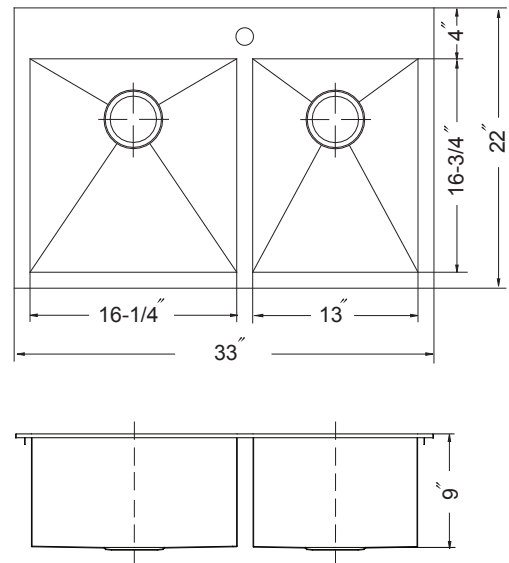

BELLUS SERIES

Zero radius Topmount Double Bowl Model BCD-3322

BCD-3322

FEATURES

- Premium grade T-304 stainless steel
- 9" depth • 18 gauge
- MegaShield™ insulation
- True zero radius ledge and bottom
- Brushed satin, rear-set drain • 3-1/2" drain opening
- Fits 36" sink base
- Supplied with fasteners and instructions
- cUPC® Listed
- Lifetime Limited Warranty

Strainer: 190-9180

OVERALL DIMENSIONS	EACH BOWL	CUTOUT SIZE	PACKAGING*	WEIGHT*
33" x 22"	16-1/4" x 16-3/4" 13" x 16-3/4"	32-1/4" x 21-1/4"	1/12 pcs.	27/370 lbs.

*Standard packaging: Single boxed /Pallet of single boxed.
All dimensions are in inches. Specifications subject to change without notice.