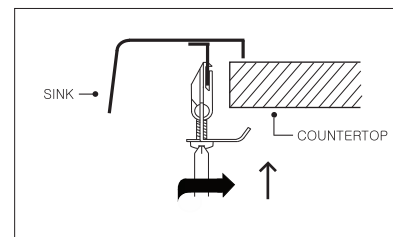

Installation profile

Project/Job name

Architect/Engineer

Contractor

Model

Q'ty

Notes