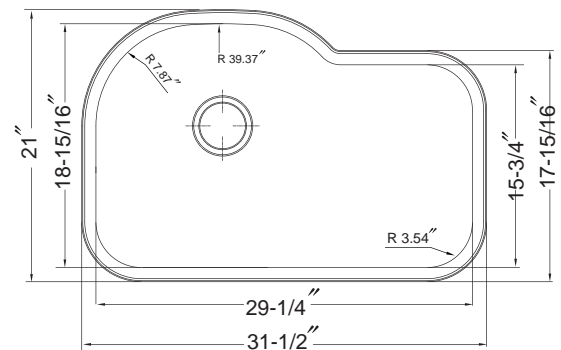

OPTIONAL ACCESSORIES

Bottom Grid: BG-3250

Colander : CL-1120

Cutting Board : CB-2500

Strainer: 190-9180

OVERALL DIMENSIONS	EACH BOWL	CUTOUT SIZE	PACKAGING*	WEIGHT*
31-1/2" x 21"	29-1/4" x 18-15/16"	See Template	1/16/20 pcs.	22/390/420 lbs.

*Standard packaging: Single boxed /Pallet of single boxed/Pallet of bulk pack.
All dimensions are in inches. Specifications subject to change without notice.