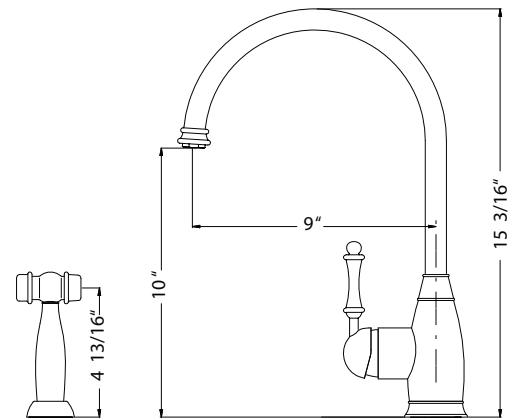

#### FEATURES

- Traditional solid brass construction
- Traditional solid brass side spray with removable aerator
- Easy clean AeroFlo removable Aerator
- Sidespray with XtendHose reaches all edges of sink and beyond. 20+ inches
- Forward action with 15° rear limited handle will not hit backsplash
- CeraDox Ceramic Disc Cartridge - Lifetime Warranty
- Available in 6 finish options
- Oversized deck mounting locknut for ease of installation
- Hybrid stainless steel and nylon braided hoses for increased durability and flexibility
- QuickConnect InterLock system designed for secure and easy installation
- All Houzer faucets are ICC certified to meet or exceed US State and Federal plumbing codes and low lead safety standards
- Limited Lifetime Warranty