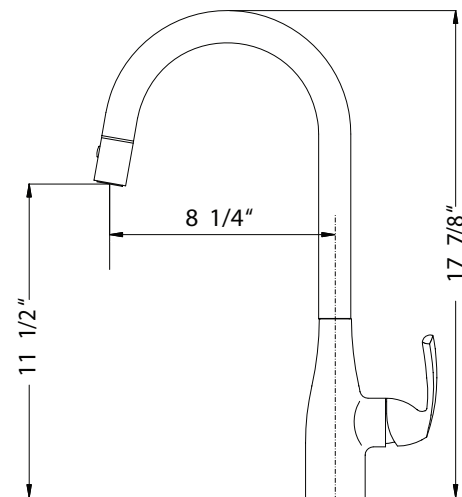

CORA TALL SERIES

Pull Down Kitchen Faucet

Model CORPD-569-PC : Polished Chrome
CORPD-569-BN : Brushed Nickel
CORPD-569-OB : Oil Rubbed Bronze

CORPD-569

FEATURES

- Contemporary solid brass body
- Lightweight pull down with dual function spray/stream hand spray
- Easy clean AeroFlo removable Aerator
- XtendHose reaches all edges of sink and beyond. 20+ inches
- 90° Forward action handle will not hit backsplash
- CeraDox Ceramic Disc Cartridge - Lifetime Warranty
- Available in 3 finish options
- Sleek High Profile Faucet handles large kitchenware
- Oversized deck mounting locknut for ease of installation
- Hybrid stainless steel and nylon UltraBraid hoses for increased durability and flexibility
- All Houzer faucets are ICC certified to meet or exceed US State and Federal plumbing codes and low lead safety standards
- Limited Lifetime Warranty