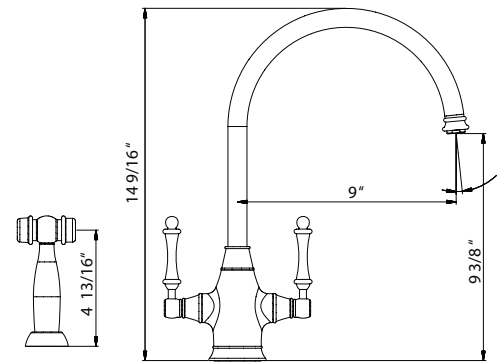

CHARLESTON SERIES

Traditional Two Handle Kitchen Faucet with Sidespray

- Model CRLSS-650-PC** : Polished Chrome
CRLSS-650-BN : Brushed Nickel
CRLSS-650-OB : Oil Rubbed Bronze
CRLSS-650-BB : Brushed Brass
CRLSS-650-AB : Antique Brass
CRLSS-650-AC : Antique Copper

CRLSS-650

FEATURES

- Traditional solid brass construction
- Traditional solid brass side spray with removable aerator
- Easy clean AeroFlo removable Aerator
- Sidespray with XtendHose reaches all edges of sink and beyond. 20+ inches
- Forward action with 15° rear limited handle will not hit backsplash
- CeraDox Ceramic Disc Cartridge - Lifetime Warranty
- Available in 6 finish options
- Oversized deck mounting locknut for ease of installation
- Hybrid stainless steel and nylon braided hoses for increased durability and flexibility
- QuickConnect InterLock system designed for secure and easy installation
- All Houzer faucets are ICC certified to meet or exceed US State and Federal plumbing codes and low lead safety standards
- Limited Lifetime Warranty