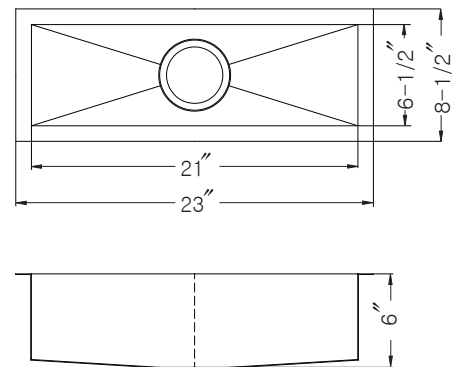

CONTEMPO SERIES

Zero Radius Undermount Trough Bar/Prep Bowl Model CTB-2385

CTB-2385

FEATURES

- Premium grade T-304 stainless steel
- 6" depth • 18 gauge
- MegaShield™ insulation
- True zero radius ledge and bottom
- Brushed satin, • 3-1/2" drain opening
- Fits 30" sink base
- Supplied with cutout template, fasteners and instructions
- cUPC® Listed
- Lifetime Limited Warranty

OPTIONAL ACCESSORIES

Strainer: 190-9180

Wire rack : BG-1208

OVERALL DIMENSIONS	EACH BOWL	CUTOUT SIZE	PACKAGING*	WEIGHT*
23" x 8-1/2"	21" x 6-1/2"	See Template	1/16 pcs.	10/200 lbs.

*Standard packaging: Single boxed /Pallet of single boxed.
All dimensions are in inches. Specifications subject to change without notice.