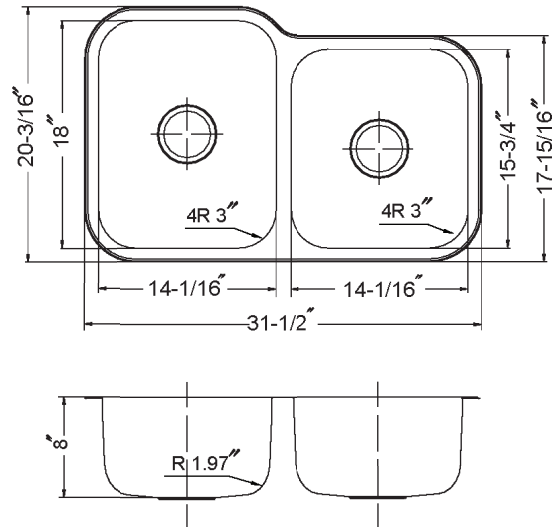

### Undermount 60/40 Double Bowl

Model **EC-3208SR** as shown

**EC-3208SL** small bowl left

EC-3208SR

### FEATURES

- Premium grade T-304 stainless steel
- 8" depth • 20 gauge
- StoneGuard™ undercoating over Super-Silencer pad
- SpecPlus™ edge
- Lustrous satin with highlighted rim
- Fits 36" sink base
- 3-1/2" drain opening
- Supplied with cutout template, fasteners and instructions
- Complies with ASME A112.19.3-2000, cUPC®
- Lifetime Limited Warranty

### OPTIONAL ACCESSORIES

Bottom Grid: BG-3100 & BG-3400

Cutting Board : CB-3100

Rinsing Basket: RB-3100

Strainer: 190-9180

OVERALL DIMENSIONS	EACH BOWL	CUTOUT SIZE	PACKAGING*	WEIGHT*
31-1/2" x 20-3/16"	14-1/16" x 18" 14-1/16" x 15-3/4"	See Template	1/16/20 pcs.	18/320/340 lbs.