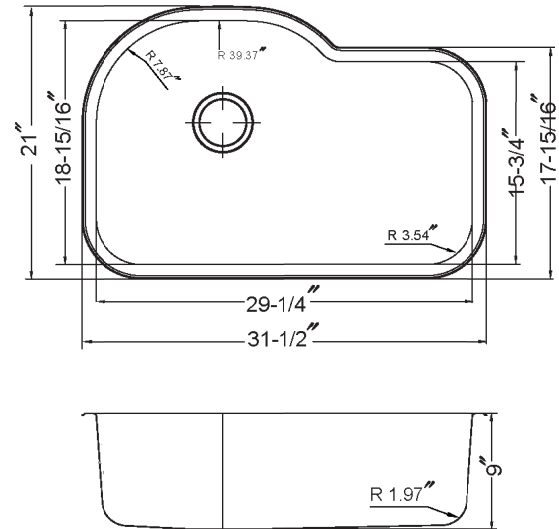

FEATURES

- Premium grade T-304 stainless steel
- 9" depth • 18 gauge
- StoneGuard™ undercoating over Super-Silencer pad
- SpecPlus™ edge
- Lustrous satin with highlighted rim
- Fits 36" sink base • 3-1/2" drain opening
- Supplied with cutout template, fasteners and instructions
- cUPC® Listed
- Lifetime Limited Warranty

TYPE 304
PREMIUM STAINLESS STEEL

SpecPlus
EDGE
The Strongest Edge You Can Buy

SUPER SILENCER

StoneGuard
UNDERCOAT PROTECTION

Lifetime
Warranty