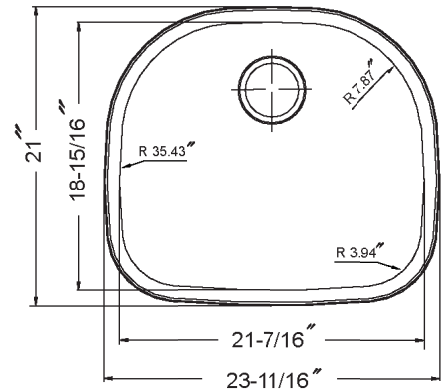

MEDALLION DESIGNER SERIES

Undermount Single Bowl Model MS-2409

MS-2409

FEATURES

- Premium grade T-304 stainless steel
- 9" depth • 18 gauge
- StoneGuard™ undercoating over Super-Silencer pad
- SpecPlus™ edge
- Lustrous satin with highlighted rim
- Fits 30" sink base • 3-1/2" drain opening
- Supplied with cutout template, fasteners and instructions
- Complies with ASME A112.19.3-2000, cUPC®
- Lifetime Limited Warranty

OPTIONAL ACCESSORIES

Bottom Grid: BG-2400

Cutting Board : CB-2400

Rinsing Basket: RB-2400

Strainer: 190-9180

OVERALL DIMENSIONS	EACH BOWL	CUTOUT SIZE	PACKAGING*	WEIGHT*
23-11/16" x 21"	21-7/16" x 18-15/16"	See Template	1/16/20 pcs.	17/310/330 lbs.

*Standard packaging: Single boxed /Pallet of single boxed/Pallet of bulk pack.
All dimensions are in inches. Specifications subject to change without notice.

Project/Job name _____

Architect/Engineer _____