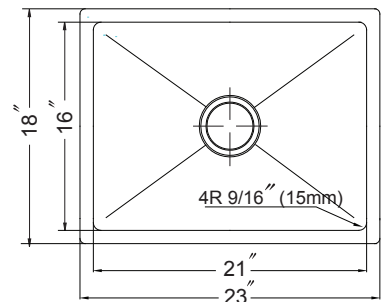

NOUVELLE SERIES

Nouvelle Undermount Single Bowl Model NOS-4100

NOS-4100

FEATURES

- Premium grade T-304 stainless steel
- 9" depth • 18 gauge
- 15mm seamlessly drawn corner radius
- Lustrous satin with highlighted rim
- Fits 30" sink base
- 3-1/2" rear-set drain opening
- Supplied with cutout template, fasteners and instructions
- cUPC® Listed
- Lifetime Limited Warranty

OPTIONAL ACCESSORIES

Bottom Grid: BG-6300

Cutting Board : CB-4100

Strainer: 190-9180

OVERALL DIMENSIONS	EACH BOWL	CUTOUT SIZE	PACKAGING*	WEIGHT*
23" x 18"	21" x 16"	See Template	1 pc.	18 lbs.

*Standard packaging: Single boxed .