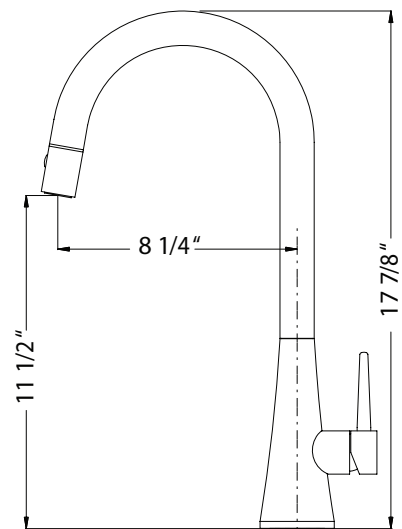

SOMA SERIES

Pull Down Kitchen Faucet

- Model** SOMPD-669-PC : Polished Chrome
SOMPD-669-BN : Brushed Nickel
SOMPD-669-OB : Oil Rubbed Bronze

SOMPD-669

FEATURES

- Solid brass body and spout
- Lightweight pull down with dual function spray/stream hand spray
- Easy clean AeroFlo removable Aerator
- XtendHose reaches all edges of sink and beyond. 20+ inches
- 90° forward action temperature control handle will not hit backsplash
- CeraDox Ceramic Disc Cartridge - Lifetime Warranty
- Available in 3 finish options
- Hybrid stainless steel and nylon UltraBraid hoses for increased durability and flexibility
- All Houzer faucets are ICC certified to meet or exceed US State and Federal plumbing codes and low lead safety standards
- Limited Lifetime Warranty